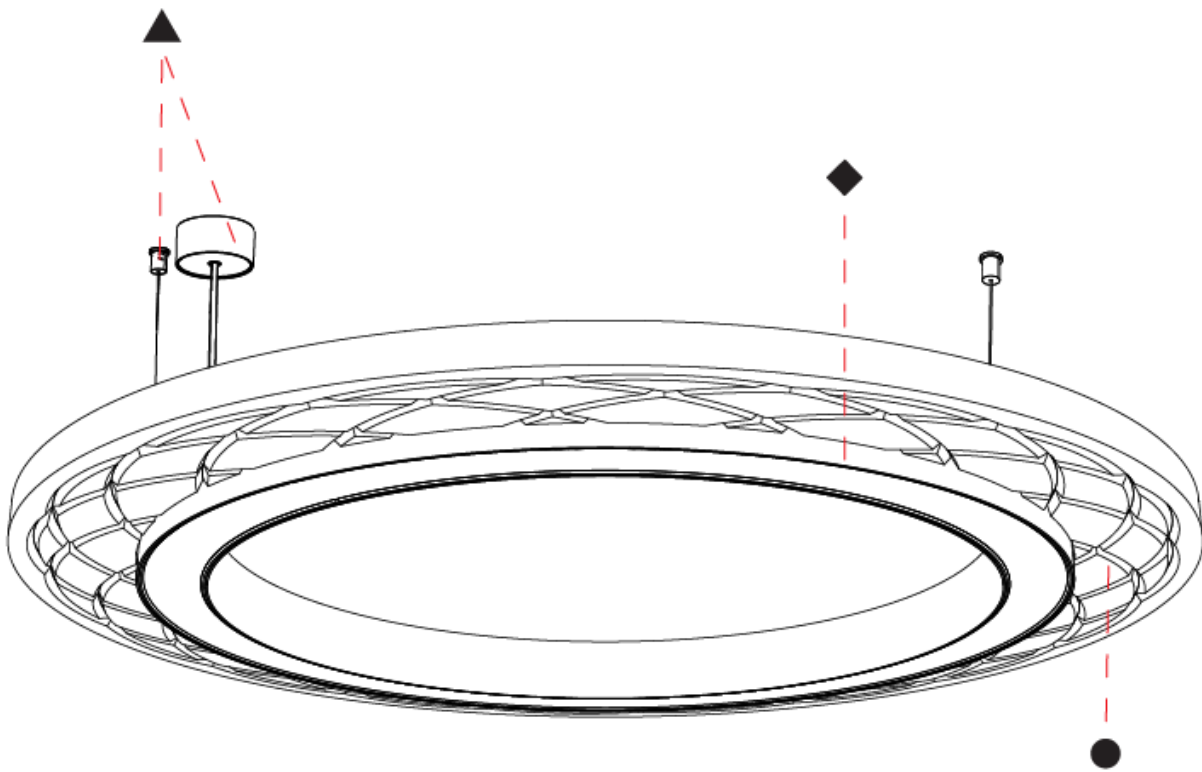

SOLISS SUSPENSION

A3001197-

PROJECT	_____
TYPE	_____
SPECIFIER	_____
QUANTITY	_____
DATE	_____

A