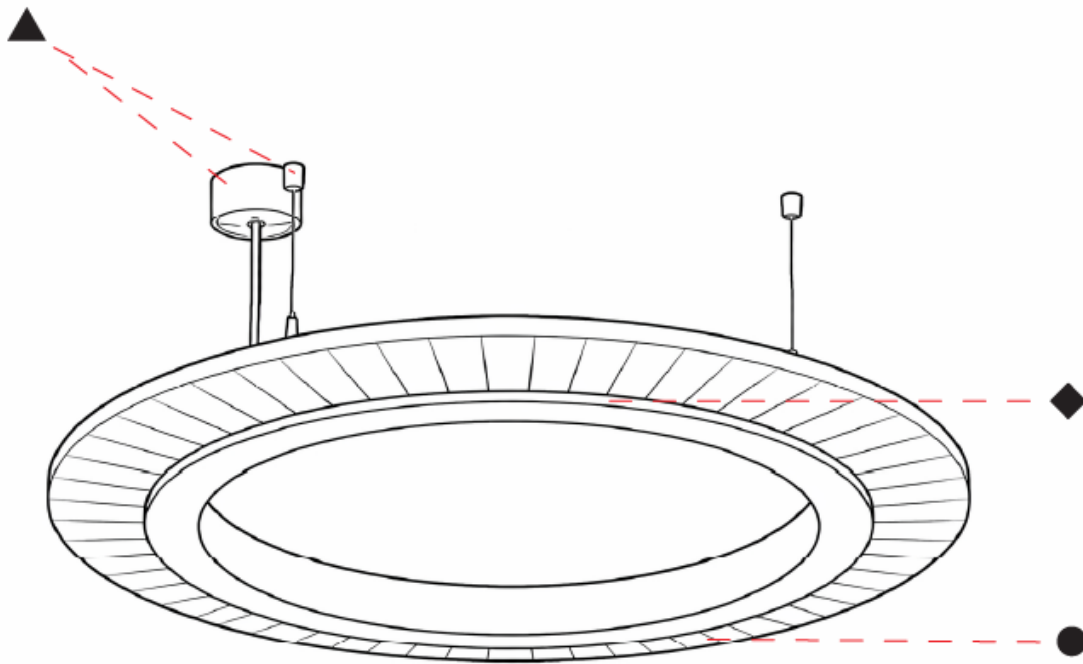

SOLISS SUSPENSION

A3001191-

PROJECT	_____
TYPE	_____
SPECIFIER	_____
QUANTITY	_____
DATE	_____

A