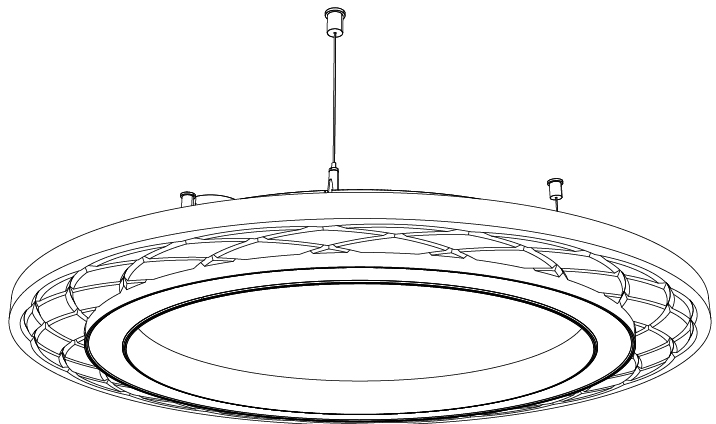

PHYSICAL

Shape: Round
Diameter (mm): 775
Diameter (in): 30 1/2
Height (mm): 84
Height (in): 3 5/16
Max. Overall Height (mm): 2084
Max. Overall Height (in): 82 1/16
Weight (kg): 5.8

Diffuser: [PMMA - Opal / Clear / Microprism / Clear Microprism](#)

Fixture Finish: [SSR / BKV / CWI / CRY / HAB / UFT / ITA / RUA / FTG / MYG / LOD / PUS / FRO / FUP / KIA / POP / BLS / SPG / MEY / GOH / CHC / COM / ABZ / JAG / OBR / MOS / ROR](#)

Holder Finish: [SSR / BKV / CWI / CRY / HAB / LAG / UFT / ITA / RUA / RUR / MIC / FTG / MYG / TWT / LOD / PUS / FRO / FUP / KIA / POP / BLS / SPG / MEY / GOH / GUM / CHC / COM / ABZ / JAG](#)

Accent Finish: [OPL / MPM / CMP](#)

Acoustic Finish: [SFW / CYW / SEE / SYN / MTS / PMB / TTN / CYB / STO / DPE / BES / SHB / ARE / ANE / VRD / CRF](#)

Fixture Material: [Acoustic / Aluminum / PMMA](#)

Primary Material: [Acoustic](#)

Cable Details: [2000mm/78 3/4" or 6000mm/236 1/4" Cable, - Transparent](#)

ELECTRICAL

Lamp Type: LED
Input Wattage (W): 64.7
Total Output Wattage (W): 59.1
Dimming: [Non-dimming / DALI Dimming / MATTER Dimming](#)
Driver Included: No
Driver Location: Remote
Driver Class: Class 2
Input Voltage (V): 120 - 277
Upon Request: [0 - 10V Dimming / Phase Dimming](#)

LED

Color Temperature (°K): [2700 / 3000 / 3500 / 4000](#)

Max. Delivered Lumen (lm): Max 8063

Nominal Lumen (lm): Max 10650

CRI: >90 CRI

Lamp Life (hrs): 50000

OPTICAL

RATINGS AND CERTIFICATIONS

Certified By: [Certified for North American Standards](#)

IP rating: [IP20](#)

PROJECT
TYPE
SPECIFIER
QUANTITY
DATE

Ø775mm 30 1/2"