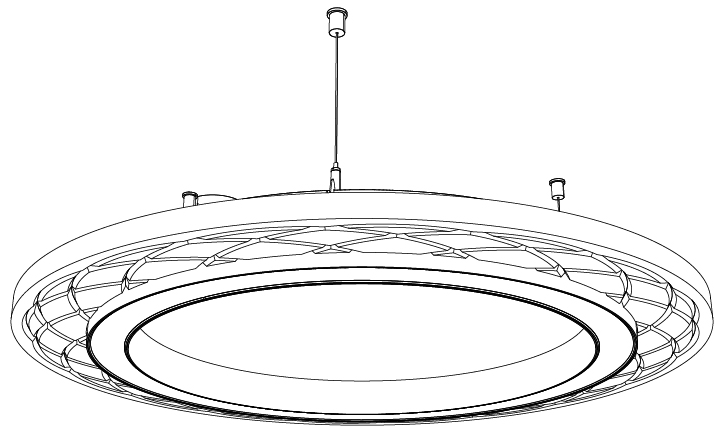

PHYSICAL

Shape: Round
Diameter (mm): 775
Diameter (in): 30 1/2
Height (mm): 84
Height (in): 3 5/16
Max. Overall Height (mm): 2084
Max. Overall Height (in): 82 1/16
Weight (kg): 5.8

Diffuser: [PMMA - Opal / Clear / Microprism / Clear Microprism](#)
Fixture Finish: [SSR / BKV / CWI / CRY / HAB / UFT / ITA / RUA / FTG / MYG / LOD / PUS / FRO / FUP / KIA / POP / BLS / SPG / MEY / GOH / CHC / COM / ABZ / JAG / OBR / MOS / ROR](#)

Holder Finish: [SSR / BKV / CWI / CRY / HAB / LAG / UFT / ITA / RUA / RUR / MIC / FTG / MYG / TWT / LOD / PUS / FRO / FUP / KIA / POP / BLS / SPG / MEY / GOH / GUM / CHC / COM / ABZ / JAG](#)

Accent Finish: [OPL / MPM / CMP](#)
Acoustic Finish: [SFW / CYW / SEE / SYN / MTS / PMB / TTN / CYB / STO / DPE / BES / SHB / ARE / ANE / VRD / CRF](#)

Fixture Material: [Acoustic / Aluminum / PMMA](#)

Primary Material: [Acoustic](#)
Cable Details: [2000mm/78 3/4" or 6000mm/236 1/4" Cable, - Transparent](#)

ELECTRICAL

Lamp Type: [LED](#)
Input Wattage (W): [38.8](#)
Total Output Wattage (W): [35.5](#)
Dimming: [Non-dimming / DALI Dimming / MATTER Dimming](#)
Driver Included: [No](#)
Driver Location: [Remote](#)
Driver Class: [Class 2](#)
Input Voltage (V): [120 - 277](#)
Upon Request: [0 - 10V Dimming / Phase Dimming](#)

LED

Color Temperature (°K): [2700 / 3000 / 3500 / 4000](#)
Max. Delivered Lumen (lm): [Max 4542](#)
Nominal Lumen (lm): [Max 6390](#)
CRI: [>90 CRI](#)
Lamp Life (hrs): [50000](#)

OPTICAL

RATINGS AND CERTIFICATIONS

Certified By: [Certified for North American Standards](#)
IP rating: [IP20](#)

PROJECT _____
TYPE _____
SPECIFIER _____
QUANTITY _____
DATE _____

Ø775mm 30 1/2"