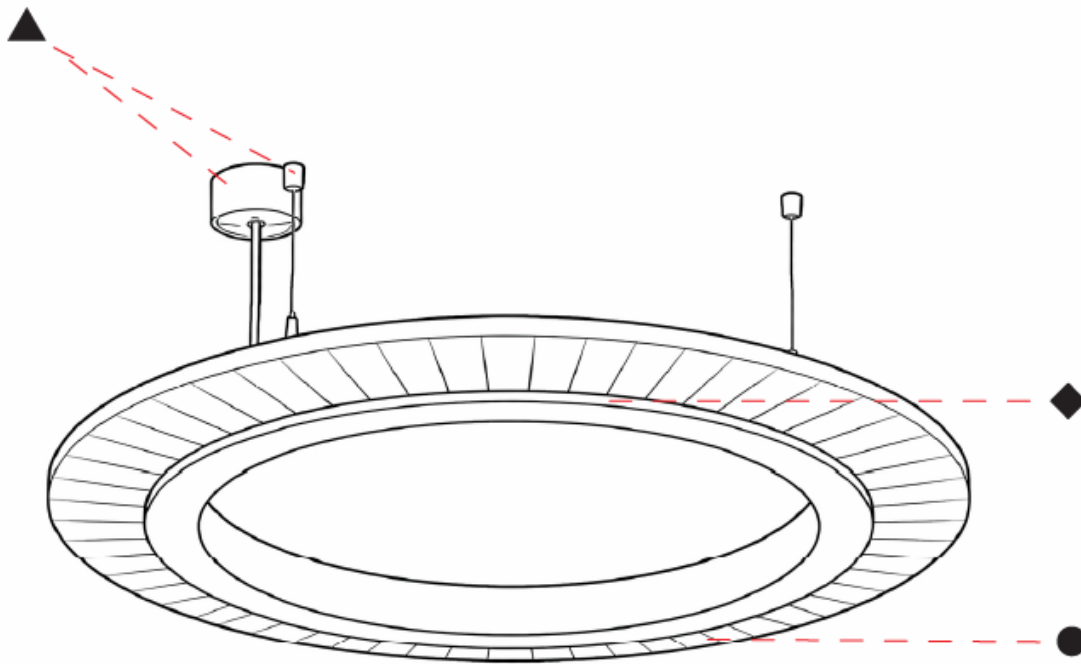

SOLISS SUSPENSION

A3001192-

PROJECT	_____
TYPE	_____
SPECIFIER	_____
QUANTITY	_____
DATE	_____

A