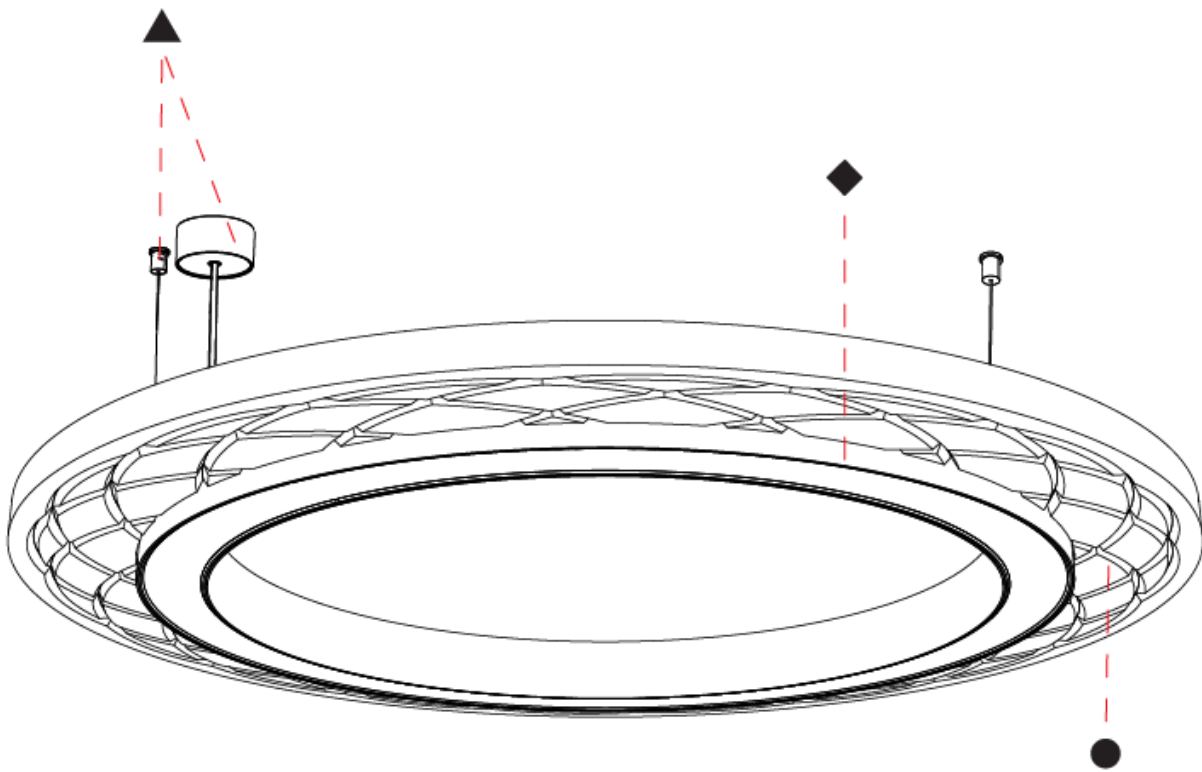

SOLISS SUSPENSION

A3001198-

PROJECT	_____
TYPE	_____
SPECIFIER	_____
QUANTITY	_____
DATE	_____

A