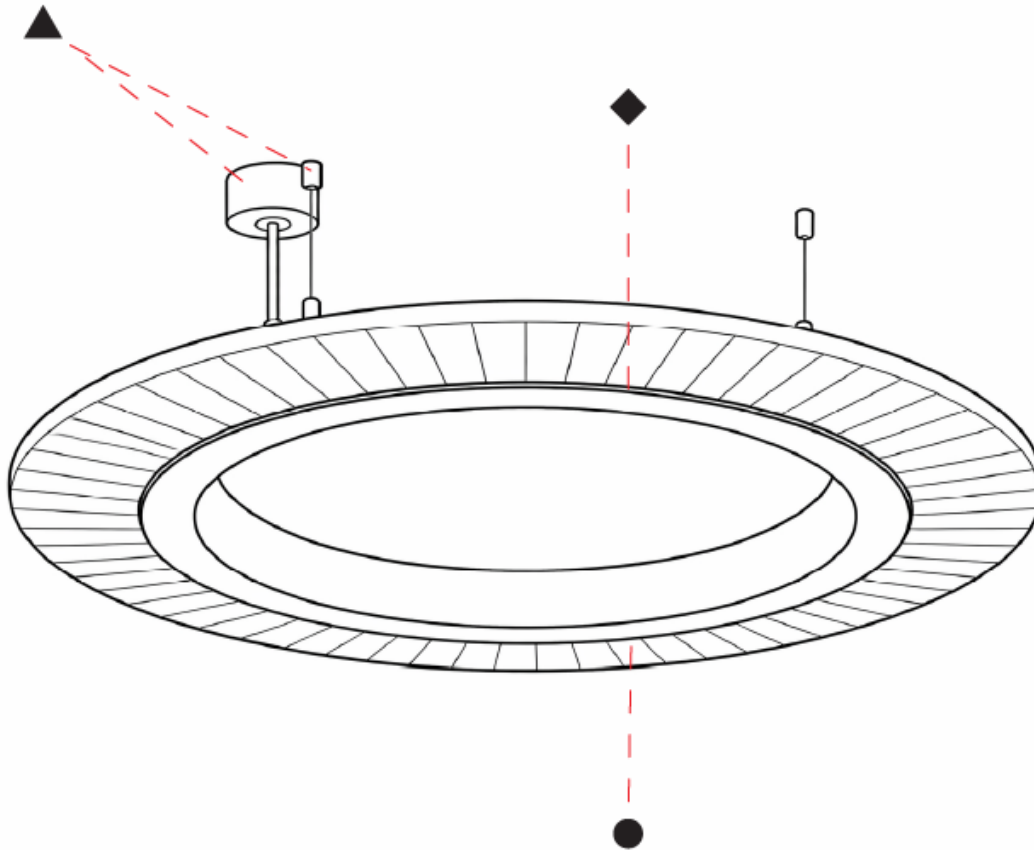

SOLISS SUSPENSION

A3001195-

PROJECT	_____
TYPE	_____
SPECIFIER	_____
QUANTITY	_____
DATE	_____

A