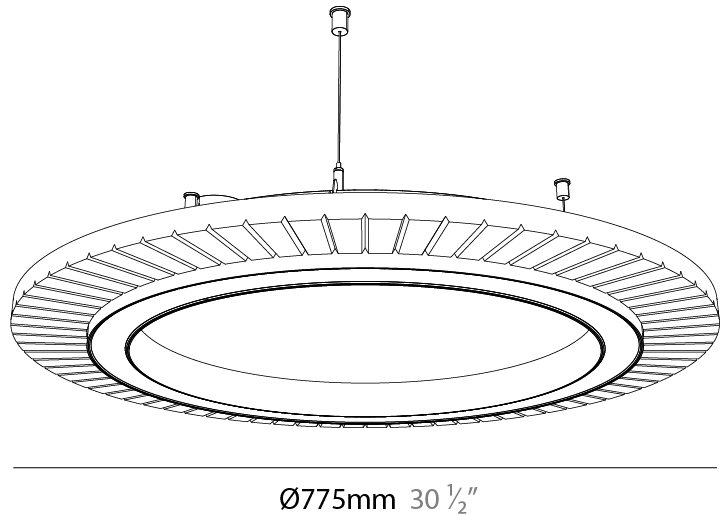

PHYSICAL

Shape: Round
Diameter (mm): 775
Diameter (in): 30 1/2
Height (mm): 84
Height (in): 3 5/16
Max. Overall Height (mm): 2084
Max. Overall Height (in): 82 1/16
Weight (kg): 5.8

Diffuser: [PMMA - Opal / Clear / Microprism / Clear Microprism](#)
Fixture Finish: [SSR / BKV / CWI / CRY / HAB / UFT / ITA / RUA / FTG / MYG / LOD / PUS / FRO / FUP / KIA / POP / BLS / SPG / MEY / GOH / CHC / COM / ABZ / JAG / OBR / MOS / ROR](#)

Holder Finish: [SSR / BKV / CWI / CRY / HAB / LAG / UFT / ITA / RUA / RUR / MIC / FTG / MYG / TWT / LOD / PUS / FRO / FUP / KIA / POP / BLS / SPG / MEY / GOH / GUM / CHC / COM / ABZ / JAG](#)

Accent Finish: [OPL / MPM / CMP](#)

Acoustic Finish: [SFW / CYW / SEE / SYN / MTS / PMB / TTN / CYB / STO / DPE / BES / SHB / ARE / ANE / VRD / CRF](#)

Fixture Material: [Acoustic / Aluminum / PMMA](#)

Primary Material: [Acoustic](#)

Cable Details: [2000mm/78 3/4" or 6000mm/236 1/4" Cable, - Transparent](#)

ELECTRICAL

Lamp Type: LED
Input Wattage (W): 64.7
Total Output Wattage (W): 59.1
Dimming: [Non-dimming / DALI Dimming / MATTER Dimming](#)
Driver Included: No
Driver Location: Remote
Driver Class: Class 2
Input Voltage (V): 120 - 277
Upon Request: [0 - 10V Dimming / Phase Dimming](#)

LED

Color Temperature (°K): [2700 / 3000 / 3500 / 4000](#)
Max. Delivered Lumen (lm): Max 8063
Nominal Lumen (lm): Max 10650
CRI: >90 CRI
Lamp Life (hrs): 50000

OPTICAL

RATINGS AND CERTIFICATIONS

Certified By: [Certified for North American Standards](#)
IP rating: [IP20](#)