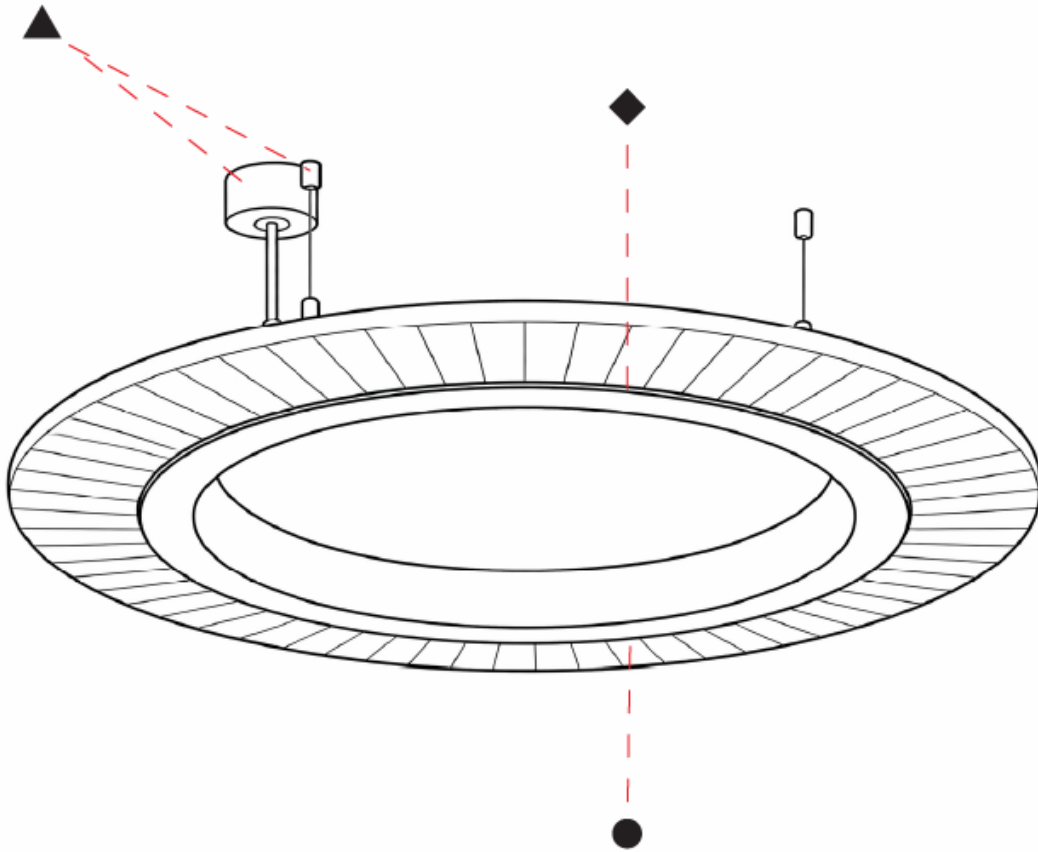

SOLISS SUSPENSION

A3001196-

PROJECT	_____
TYPE	_____
SPECIFIER	_____
QUANTITY	_____
DATE	_____

A