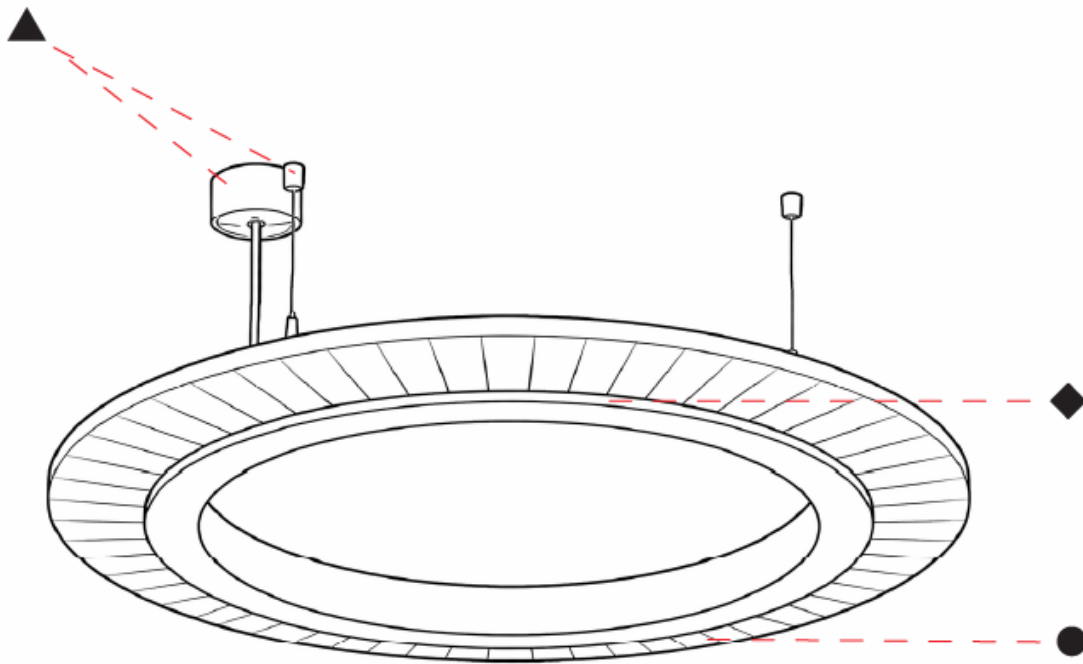

SOLISS SUSPENSION

A3001192-

PROJECT	_____
TYPE	_____
SPECIFIER	_____
QUANTITY	_____
DATE	_____

A