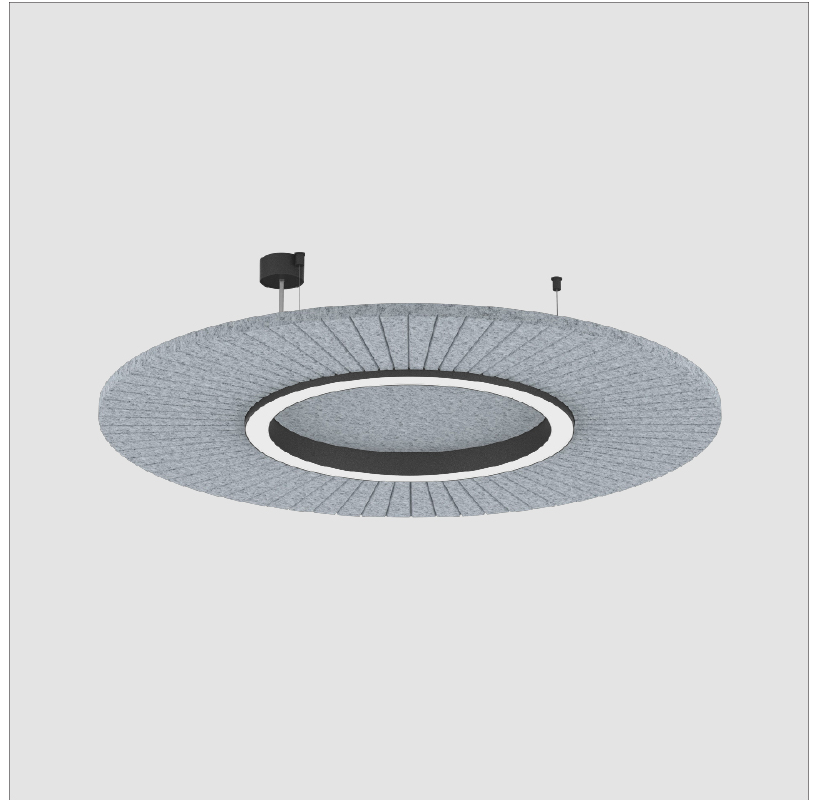

PHYSICAL

Shape: Round
Diameter (mm): 1160
Diameter (in): 45 ⁵/₈
Height (mm): 84
Height (in): 3 ⁵/₁₆
Max. Overall Height (mm): 2084
Max. Overall Height (in): 82 ¹/₁₆
Weight (kg): 5.8
Weight (lbs): 12.78

Diffuser: [PMMA - Opal / Clear / Microprism / Clear Microprism](#)
Fixture Finish: [SSR / BKV / CWI / CRY / HAB / UFT / ITA / RUA / FTG / MYG / LOD / PUS / FRO / FUP / KIA / POP / BLS / SPG / MEY / GOH / CHC / COM / ABZ / JAG / OBR / MOS / ROR](#)
Holder Finish: [SSR / BKV / CWI / CRY / HAB / LAG / UFT / ITA / RUA / RUR / MIC / FTG / MYG / TWT / LOD / PUS / FRO / FUP / KIA / POP / BLS / SPG / MEY / GOH / GUM / CHC / COM / ABZ / JAG](#)

Accent Finish: [OPL / MPM / CMP](#)
Acoustic Finish: [SFW / CYW / SEE / SYN / MTS / PMB / TTN / CYB / STO / DPE / BES / SHB / ARE / ANE / VRD / CRF](#)
Fixture Material: [Acoustic / Aluminum / PMMA](#)
Primary Material: [Acoustic](#)
Cable Details: [2000mm/78 3/4" or 6000mm/236 1/4" Cable, - Transparent](#)

ELECTRICAL

Lamp Type: LED
Input Wattage (W): 38.8
Total Output Wattage (W): 35.5
Dimming: [Non-dimming / DALI Dimming / MATTER Dimming](#)
Driver Included: No
Driver Location: Remote
Driver Class: Class 2
Input Voltage (V): 120 - 277
Upon Request: [0 - 10V Dimming / Phase Dimming](#)

LED

Color Temperature (°K): [2700 / 3000 / 3500 / 4000](#)
Max. Delivered Lumen (lm): Max 4542
Nominal Lumen (lm): Max 6390
CRI: >90 CRI
Lamp Life (hrs): 50000

OPTICAL

RATINGS AND CERTIFICATIONS

Certified By: Certified for North American Standards
IP rating: IP20

PROJECT _____
TYPE _____
SPECIFIER _____
QUANTITY _____
DATE _____

Ø1160mm 45 ⁵/₈"