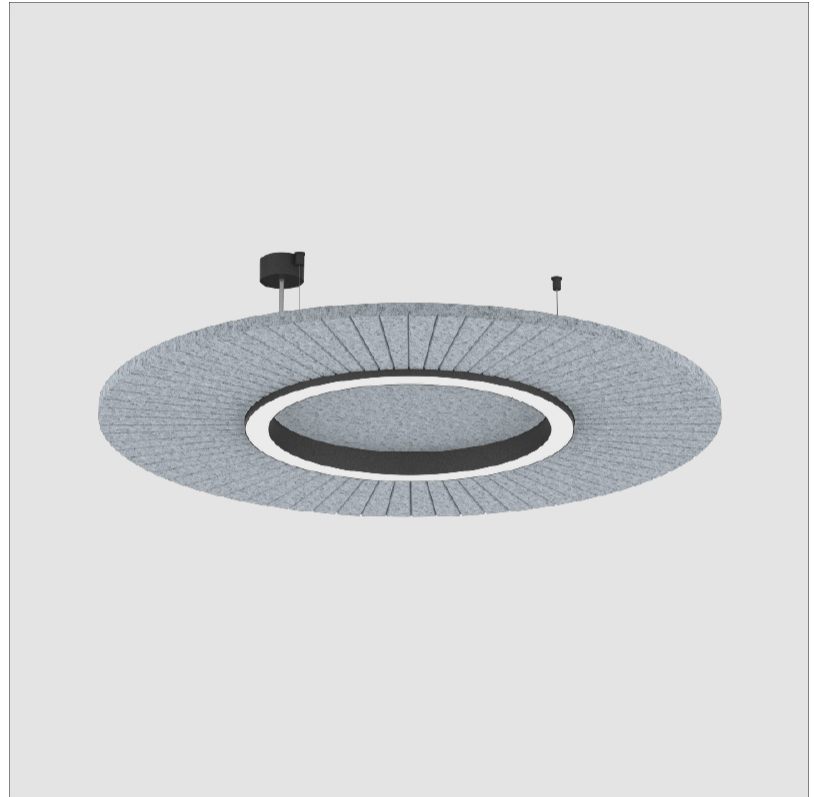

PHYSICAL

Shape: Round
Diameter (mm): 1160
Diameter (in): 45 5/8
Height (mm): 84
Height (in): 3 5/16
Max. Overall Height (mm): 2084
Max. Overall Height (in): 82 1/16
Weight (kg): 5.8

Diffuser: [PMMA - Opal / Clear / Microprism / Clear Microprism](#)
Fixture Finish: [SSR / BKV / CWI / CRY / HAB / UFT / ITA / RUA / FTG / MYG / LOD / PUS / FRO / FUP / KIA / POP / BLS / SPG / MEY / GOH / CHC / COM / ABZ / JAG / OBR / MOS / ROR](#)

Holder Finish: [SSR / BKV / CWI / CRY / HAB / LAG / UFT / ITA / RUA / RUR / MIC / FTG / MYG / TWT / LOD / PUS / FRO / FUP / KIA / POP / BLS / SPG / MEY / GOH / GUM / CHC / COM / ABZ / JAG](#)

Accent Finish: [OPL / MPM / CMP](#)

Acoustic Finish: [SFW / CYW / SEE / SYN / MTS / PMB / TTN / CYB / STO / DPE / BES / SHB / ARE / ANE / VRD / CRF](#)

Fixture Material: [Acoustic / Aluminum / PMMA](#)

Primary Material: [Acoustic](#)

Cable Details: [2000mm/78 3/4" or 6000mm/236 1/4" Cable, - Transparent](#)

ELECTRICAL

Lamp Type: LED
Input Wattage (W): 64.7
Total Output Wattage (W): 59.1
Dimming: Non-dimming / DALI Dimming / MATTER Dimming
Driver Included: No
Driver Location: Remote
Driver Class: Class 2
Input Voltage (V): 120 - 277
Upon Request: 0 - 10V Dimming / Phase Dimming

LED

Color Temperature (°K): [2700 / 3000 / 3500 / 4000](#)

Max. Delivered Lumen (lm): Max 8063

Nominal Lumen (lm): Max 10650

CRI: [>90 CRI](#)

Lamp Life (hrs): 50000

OPTICAL

RATINGS AND CERTIFICATIONS

Certified By: [Certified for North American Standards](#)

IP rating: [IP20](#)

Ø1160mm 45 5/8"