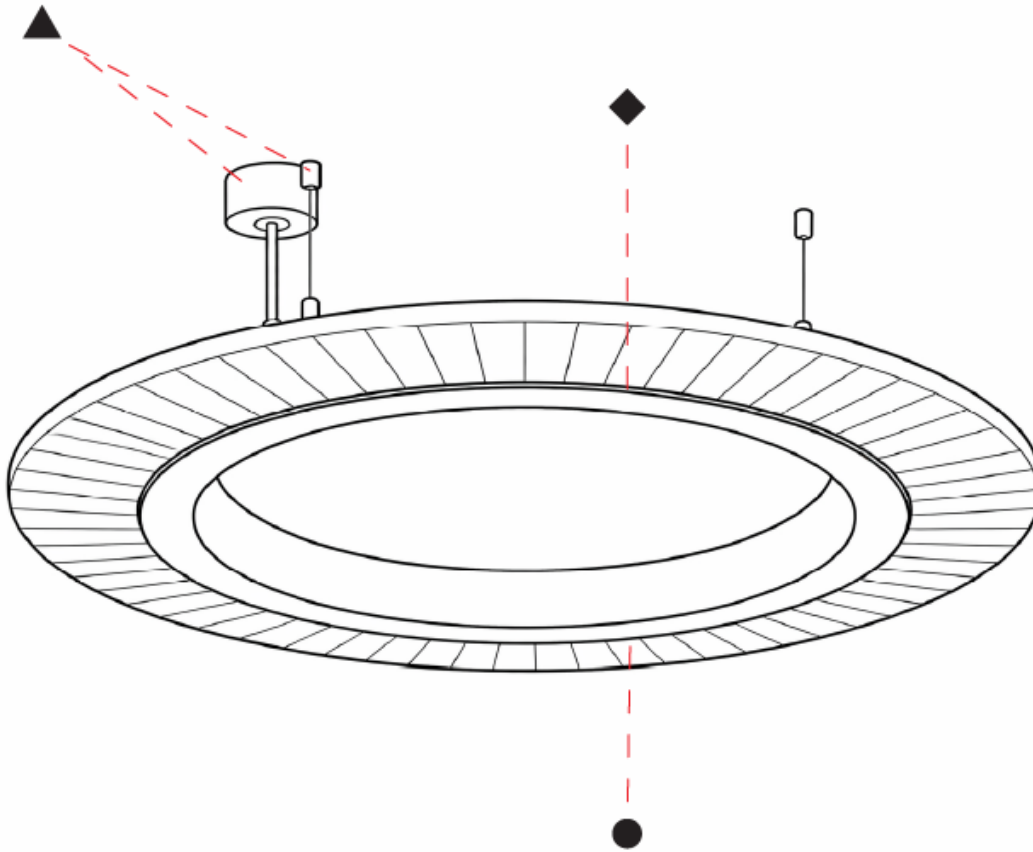

SOLISS SUSPENSION

A3001195-

PROJECT	_____
TYPE	_____
SPECIFIER	_____
QUANTITY	_____
DATE	_____

A