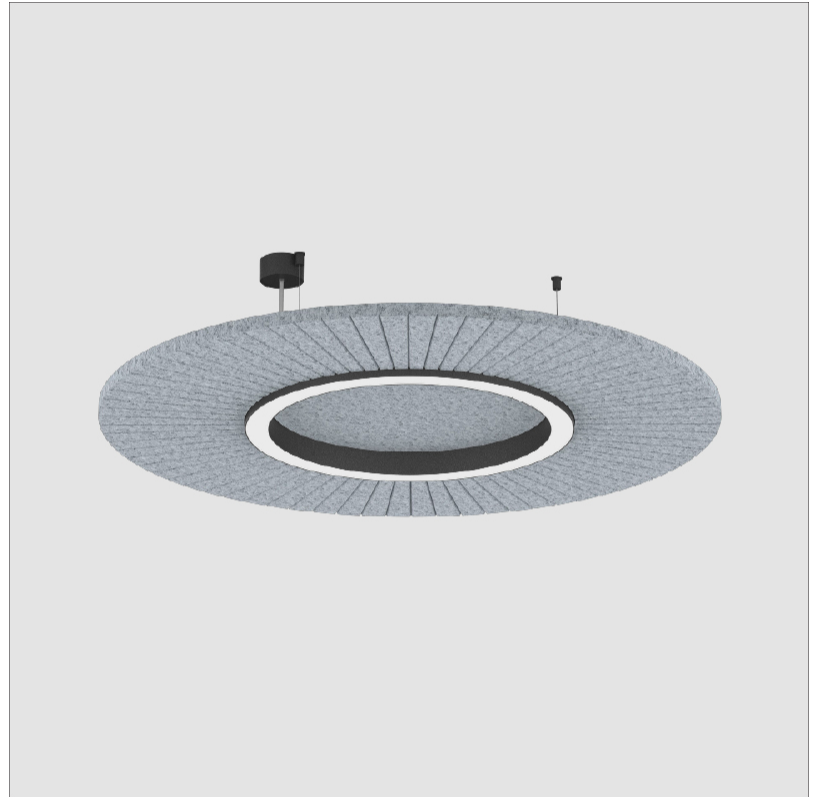

PHYSICAL

Shape: Round
Diameter (mm): 1160
Diameter (in): 45 ⁵/₈
Height (mm): 84
Height (in): 3 ⁵/₁₆
Max. Overall Height (mm): 2084
Max. Overall Height (in): 82 ¹/₁₆
Weight (kg): 5.8

Diffuser: [PMMA - Opal / Clear / Microprism / Clear Microprism](#)
Fixture Finish: [SSR / BKV / CWI / CRY / HAB / UFT / ITA / RUA / FTG / MYG / LOD / PUS / FRO / FUP / KIA / POP / BLS / SPG / MEY / GOH / CHC / COM / ABZ / JAG / OBR / MOS / ROR](#)

Holder Finish: [SSR / BKV / CWI / CRY / HAB / LAG / UFT / ITA / RUA / RUR / MIC / FTG / MYG / TWT / LOD / PUS / FRO / FUP / KIA / POP / BLS / SPG / MEY / GOH / GUM / CHC / COM / ABZ / JAG](#)

Accent Finish: [OPL / MPM / CMP](#)

Acoustic Finish: [SFW / CYW / SEE / SYN / MTS / PMB / TTN / CYB / STO / DPE / BES / SHB / ARE / ANE / VRD / CRF](#)

Fixture Material: [Acoustic / Aluminum / PMMA](#)

Primary Material: [Acoustic](#)

Cable Details: [2000mm/78 3/4" or 6000mm/236 1/4" Cable, - Transparent](#)

ELECTRICAL

Lamp Type: LED
Input Wattage (W): 64.7
Total Output Wattage (W): 59.1
Dimming: [Non-dimming / DALI Dimming / MATTER Dimming](#)
Driver Included: No
Driver Location: Remote
Driver Class: Class 2
Input Voltage (V): 120 - 277
Upon Request: [0 - 10V Dimming / Phase Dimming](#)

LED

Color Temperature (°K): [2700 / 3000 / 3500 / 4000](#)

Max. Delivered Lumen (lm): Max 8063

Nominal Lumen (lm): Max 10650

CRI: >90 CRI

Lamp Life (hrs): 50000

OPTICAL

RATINGS AND CERTIFICATIONS

Certified By: Certified for North American Standards

IP rating: IP20

PROJECT
TYPE
SPECIFIER
QUANTITY
DATE

Ø1160mm 45 ⁵/₈"