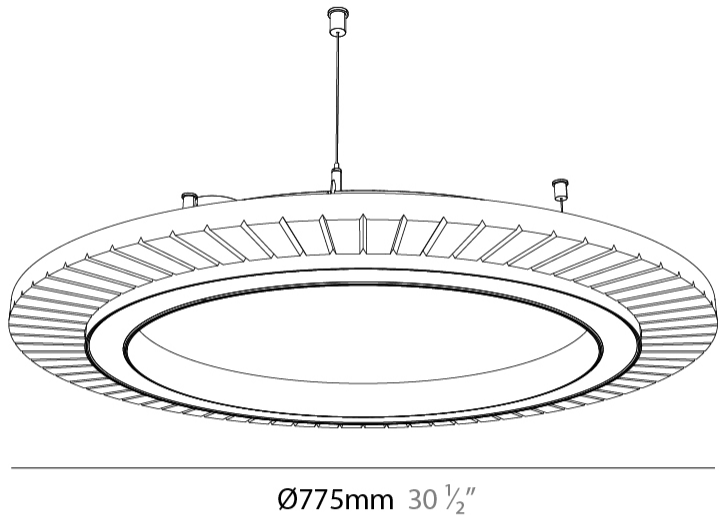

PHYSICAL

Shape: Round
Diameter (mm): 775
Diameter (in): 30 1/2
Height (mm): 84
Height (in): 3 5/16
Max. Overall Height (mm): 2084
Max. Overall Height (in): 82 1/16
Weight (kg): 5.8
Weight (lbs): 12.78

Diffuser: [PMMA - Opal / Clear / Microprism / Clear Microprism](#)
Fixture Finish: [SSR / BKV / CWI / CRY / HAB / UFT / ITA / RUA / FTG / MYG / LOD / PUS / FRO / FUP / KIA / POP / BLS / SPG / MEY / GOH / CHC / COM / ABZ / JAG / OBR / MOS / ROR](#)
Holder Finish: [SSR / BKV / CWI / CRY / HAB / LAG / UFT / ITA / RUA / RUR / MIC / FTG / MYG / TWT / LOD / PUS / FRO / FUP / KIA / POP / BLS / SPG / MEY / GOH / GUM / CHC / COM / ABZ / JAG](#)

Accent Finish: [OPL / MPM / CMP](#)
Acoustic Finish: [SFW / CYW / SEE / SYN / MTS / PMB / TTN / CYB / STO / DPE / BES / SHB / ARE / ANE / VRD / CRF](#)
Fixture Material: [Acoustic / Aluminum / PMMA](#)
Primary Material: [Acoustic](#)
Cable Details: [2000mm/78 3/4" or 6000mm/236 1/4" Cable, - Transparent](#)

ELECTRICAL

Lamp Type: LED
Input Wattage (W): 38.8
Total Output Wattage (W): 35.5
Dimming: [Non-dimming / DALI Dimming / MATTER Dimming](#)
Driver Included: No
Driver Location: Remote
Driver Class: Class 2
Input Voltage (V): 120 - 277
Upon Request: [0 - 10V Dimming / Phase Dimming](#)

LED

Color Temperature (°K): [2700 / 3000 / 3500 / 4000](#)
Max. Delivered Lumen (lm): Max 4542
Nominal Lumen (lm): Max 6390
CRI: >90 CRI
Lamp Life (hrs): 50000

OPTICAL

RATINGS AND CERTIFICATIONS

Certified By: Certified for North American Standards
IP rating: IP20