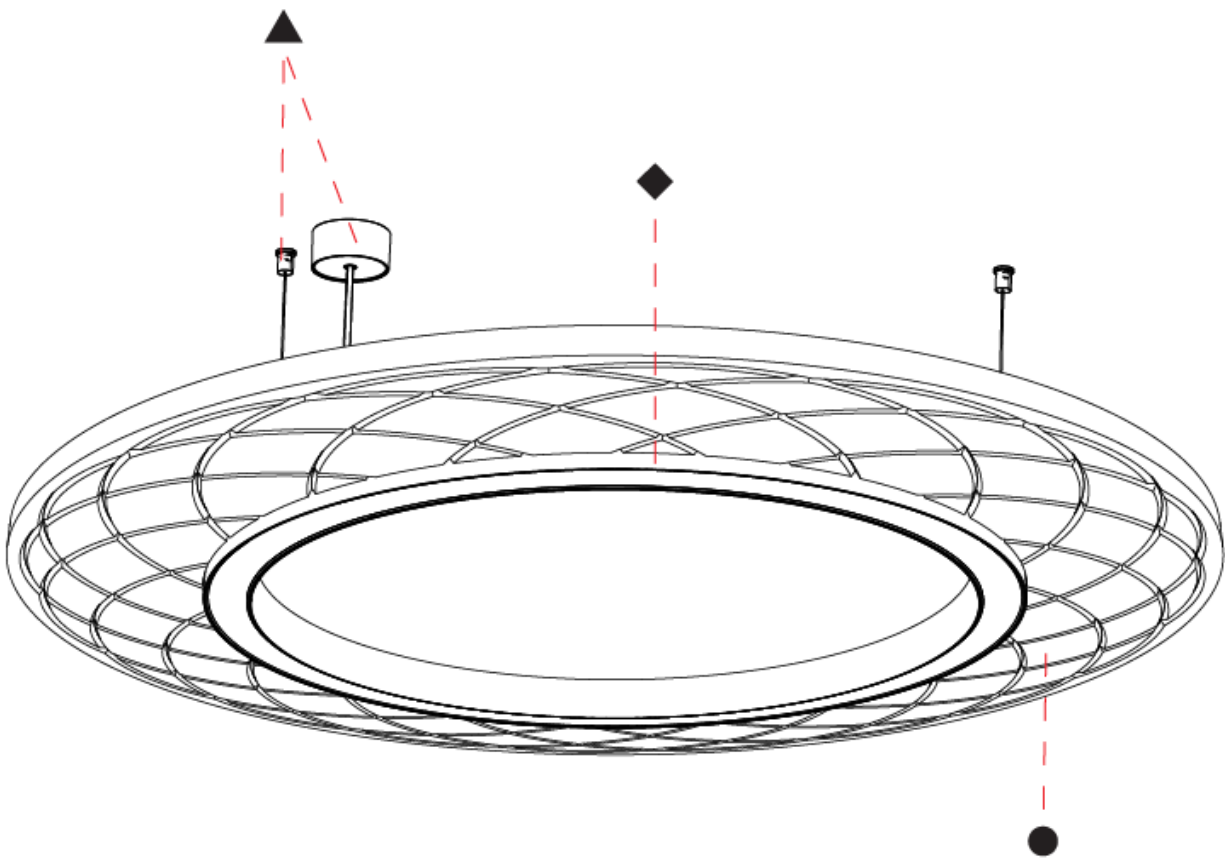

SOLISS SUSPENSION

A3001202-

PROJECT	_____
TYPE	_____
SPECIFIER	_____
QUANTITY	_____
DATE	_____

A