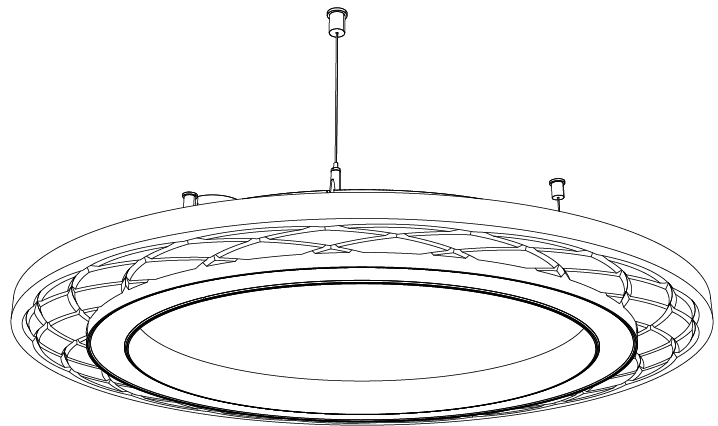

PHYSICAL

Shape: Round
Diameter (mm): 775
Diameter (in): 30 1/2
Height (mm): 84
Height (in): 3 5/16
Max. Overall Height (mm): 2084
Max. Overall Height (in): 82 1/16
Weight (kg): 5.8

Diffuser: PMMA - Opal / Clear / Microprism / Clear Microprism
Fixture Finish: SSR / BKV / CWI / CRY / HAB / UFT / ITA / RUA / FTG / MYG / LOD / PUS / FRO / FUP / KIA / POP / BLS / SPG / MEY / GOH / CHC / COM / ABZ / JAG / OBR / MOS / ROR
Holder Finish: SSR / BKV / CWI / CRY / HAB / LAG / UFT / ITA / RUA / RUR / MIC / FTG / MYG / TWT / LOD / PUS / FRO / FUP / KIA / POP / BLS / SPG / MEY / GOH / GUM / CHC / COM / ABZ / JAG
Accent Finish: OPL / MPM / CMP
Acoustic Finish: SFW / CYW / SEE / SYN / MTS / PMB / TTN / CYB / STO / DPE / BES / SHB / ARE / ANE / VRD / CRF
Fixture Material: Acoustic / Aluminum / PMMA
Primary Material: Acoustic

Cable Details: [2000mm/78 3/4" or 6000mm/236 1/4" Cable, - Transparent](#)

ELECTRICAL

Lamp Type: LED
Input Wattage (W): 38.8
Total Output Wattage (W): 35.5
Dimming: Non-dimming / DALI Dimming / MATTER Dimming
Driver Included: No
Driver Location: Remote
Driver Class: Class 2
Input Voltage (V): 120 - 277
Upon Request: 0 - 10V Dimming / Phase Dimming

LED

Color Temperature (°K): 2700 / 3000 / 3500 / 4000
Max. Delivered Lumen (lm): Max 4542
Nominal Lumen (lm): Max 6390
CRI: >90 CRI
Lamp Life (hrs): 50000

OPTICAL

RATINGS AND CERTIFICATIONS

Certified By: Certified for North American Standards
IP rating: IP20

Ø775mm 30 1/2"