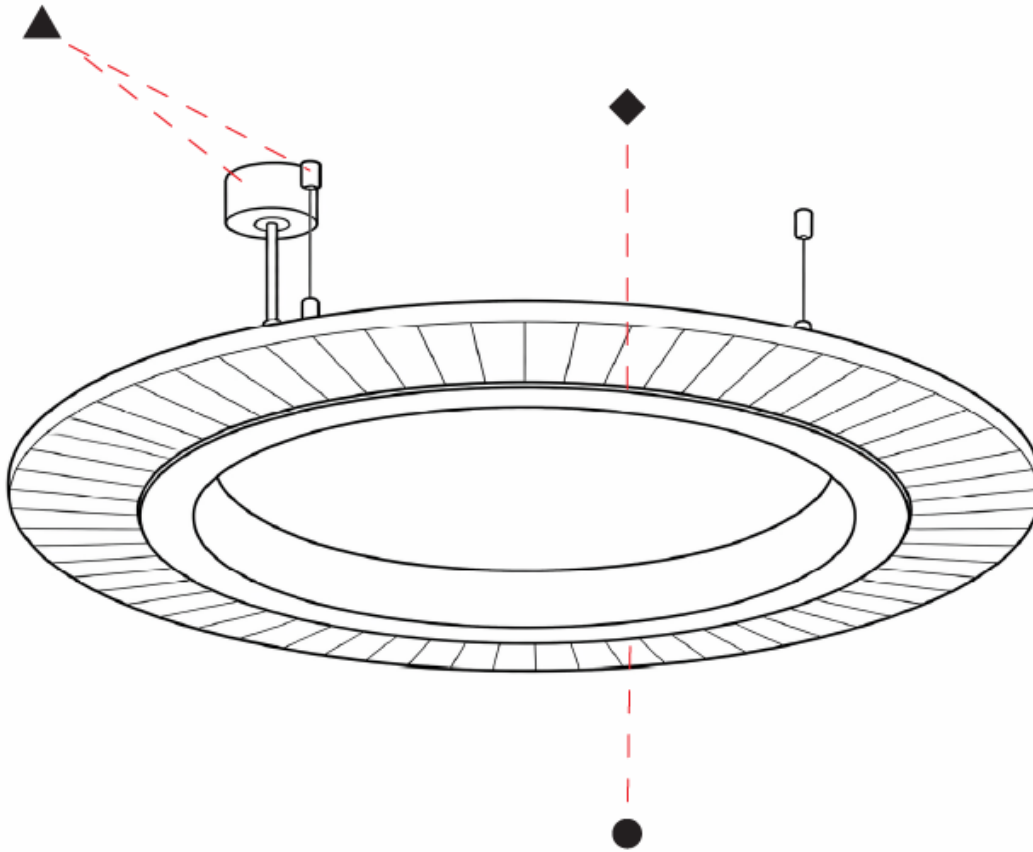

SOLISS SUSPENSION

A3001196-

PROJECT	_____
TYPE	_____
SPECIFIER	_____
QUANTITY	_____
DATE	_____

A