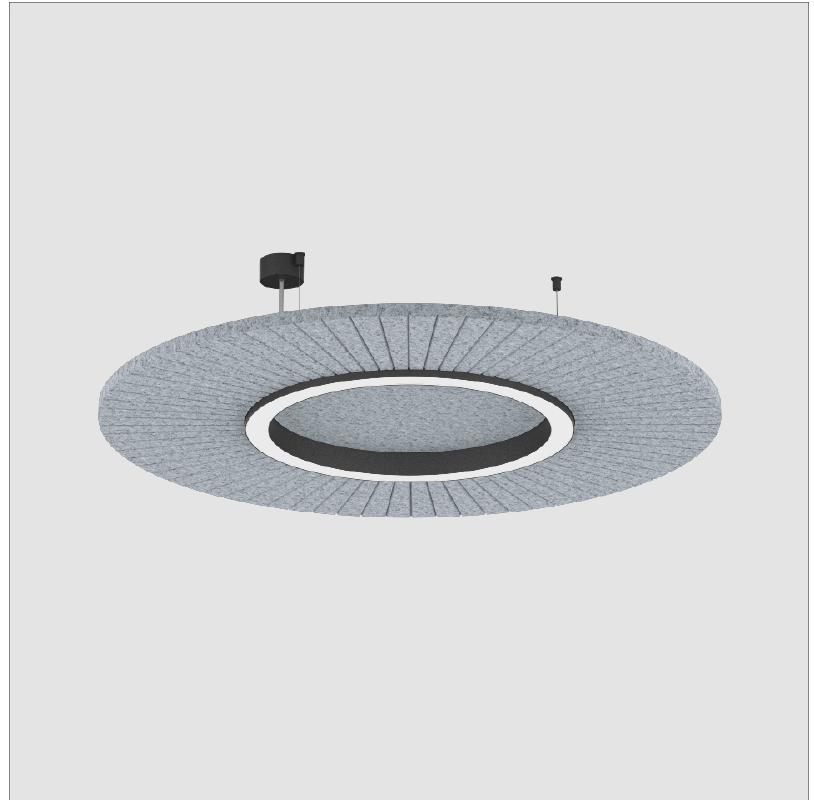

PHYSICAL

Shape: Round
Diameter (mm): 1160
Diameter (in): 45 ⁵/₈
Height (mm): 84
Height (in): 3 ⁵/₁₆
Max. Overall Height (mm): 2084
Max. Overall Height (in): 82 ¹/₁₆
Weight (kg): 5.8
Weight (lbs): 12.78
Diffuser: [PMMA - Opal / Clear / Microprism / Clear Microprism](#)
Fixture Finish: [SSR / BKV / CWI / CRY / HAB / UFT / ITA / RUA / FTG / MYG / LOD / PUS / FRO / FUP / KIA / POP / BLS / SPG / MEY / GOH / CHC / COM / ABZ / JAG / OBR / MOS / ROR](#)
Holder Finish: [SSR / BKV / CWI / CRY / HAB / LAG / UFT / ITA / RUA / RUR / MIC / FTG / MYG / TWT / LOD / PUS / FRO / FUP / KIA / POP / BLS / SPG / MEY / GOH / GUM / CHC / COM / ABZ / JAG](#)
Accent Finish: [OPL / MPM / CMP](#)
Acoustic Finish: [SFW / CYW / SEE / SYN / MTS / PMB / TTN / CYB / STO / DPE / BES / SHB / ARE / ANE / VRD / CRF](#)
Fixture Material: [Acoustic / Aluminum / PMMA](#)
Primary Material: [Acoustic](#)
Cable Details: [2000mm/78 3/4" or 6000mm/236 1/4" Cable, - Transparent](#)

ELECTRICAL

Lamp Type: LED
Input Wattage (W): 38.8
Total Output Wattage (W): 35.5
Dimming: [Non-dimming / DALI Dimming / MATTER Dimming](#)
Driver Included: No
Driver Location: Remote
Driver Class: Class 2
Input Voltage (V): 120 - 277
Upon Request: [0 - 10V Dimming / Phase Dimming](#)

LED

[Color Temperature (°K): 2700 / 3000 / 3500 / 4000](#)
Max. Delivered Lumen (lm): Max 4542
Nominal Lumen (lm): Max 6390
CRI: >90 CRI
Lamp Life (hrs): 50000

OPTICAL

RATINGS AND CERTIFICATIONS

Certified By: Certified for North American Standards
IP rating: IP20

PROJECT _____
TYPE _____
SPECIFIER _____
QUANTITY _____
DATE _____

Ø1160mm 45 ⁵/₈"