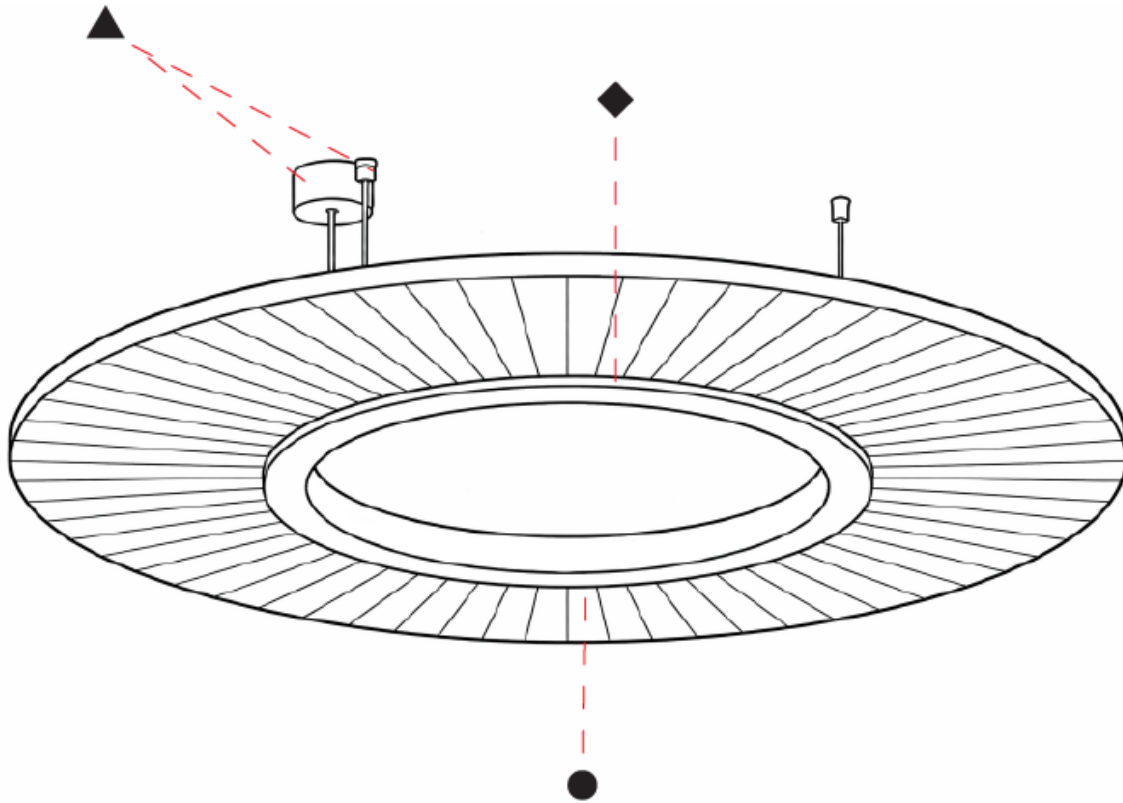

SOLISS SUSPENSION

A3001193-

PROJECT _____

TYPE _____

SPECIFIER _____

QUANTITY _____

DATE _____

A