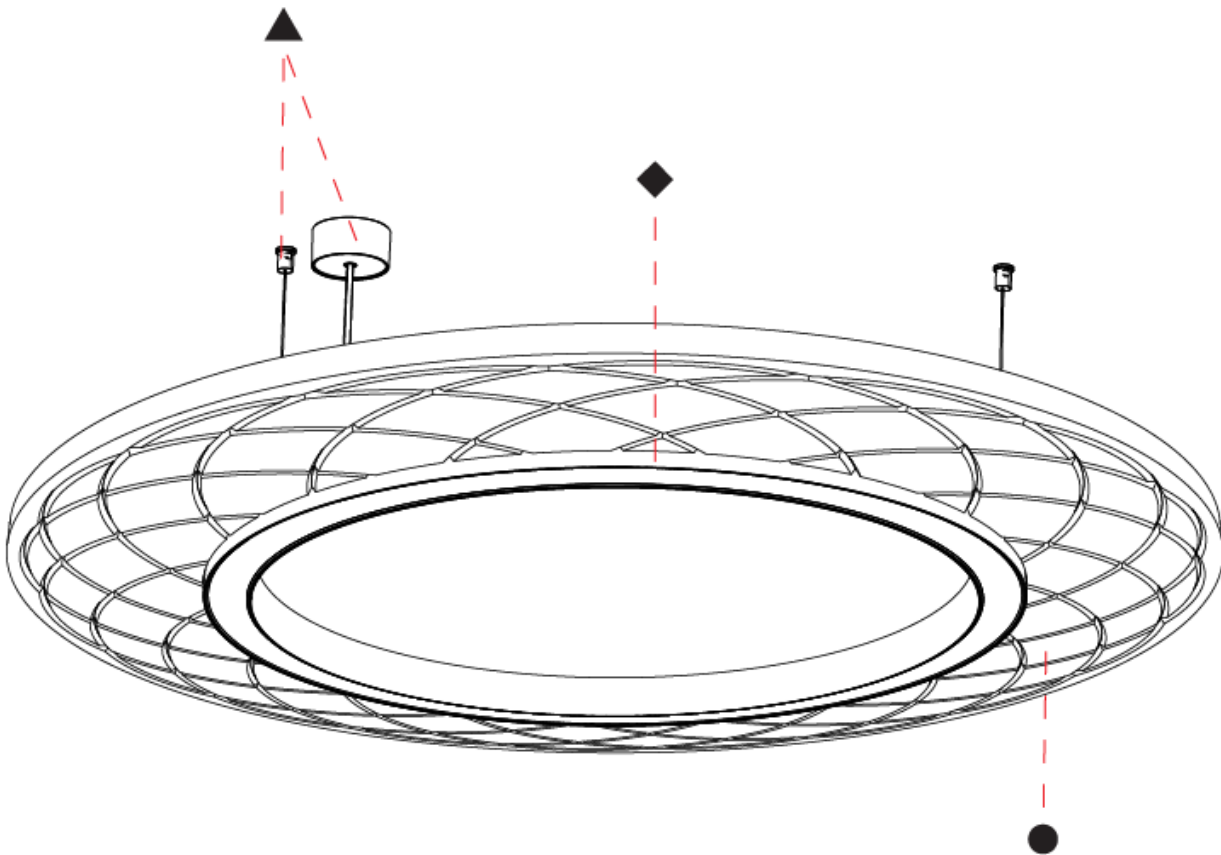

SOLISS SUSPENSION

A3001201-

PROJECT

TYPE

SPECIFIER

QUANTITY

DATE

A