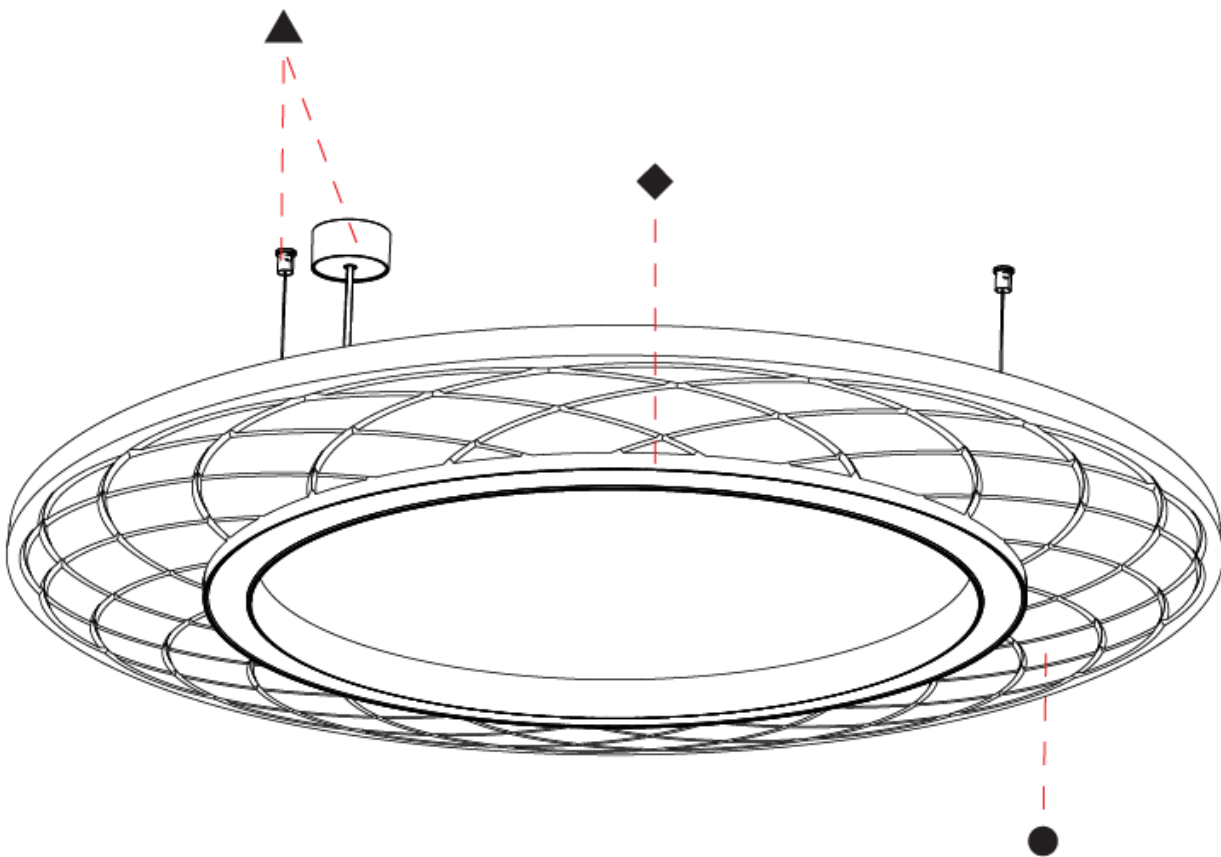

SOLISS SUSPENSION

A3001202-

PROJECT	_____
TYPE	_____
SPECIFIER	_____
QUANTITY	_____
DATE	_____

A