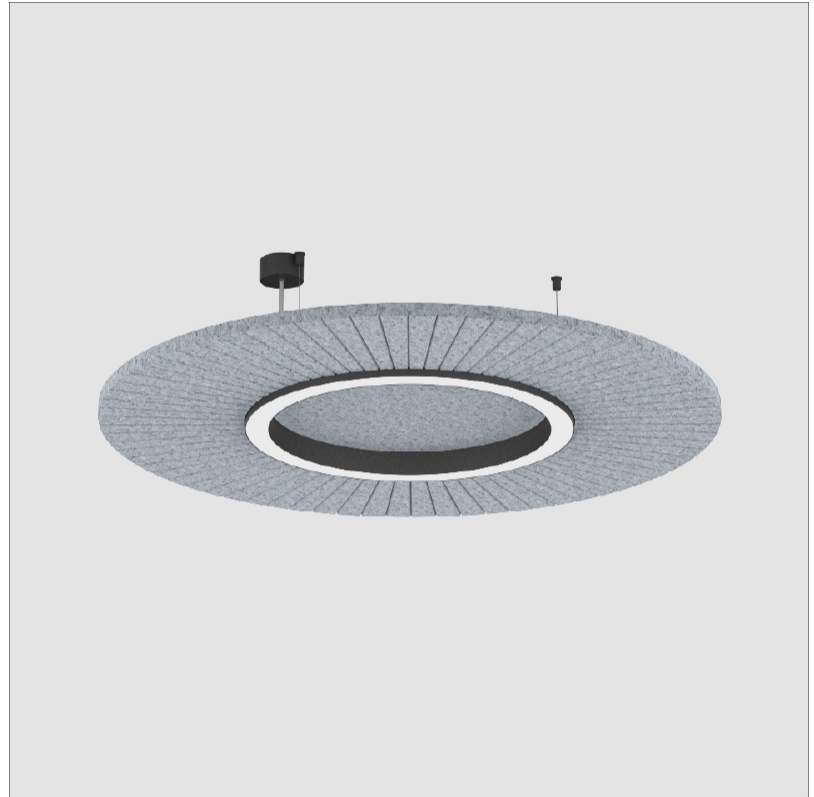

PHYSICAL

Shape: Round
Diameter (mm): 1160
Diameter (in): 45 ⁵/₈
Height (mm): 84
Height (in): 3 ⁵/₁₆
Max. Overall Height (mm): 2084
Max. Overall Height (in): 82 ¹/₁₆
Weight (kg): 5.8

Diffuser: [PMMA - Opal / Clear / Microprism / Clear Microprism](#)

Fixture Finish: [SSR / BKV / CWI / CRY / HAB / UFT / ITA / RUA / FTG / MYG / LOD / PUS / FRO / FUP / KIA / POP / BLS / SPG / MEY / GOH / CHC / COM / ABZ / JAG / OBR / MOS / ROR](#)

Holder Finish: [SSR / BKV / CWI / CRY / HAB / LAG / UFT / ITA / RUA / RUR / MIC / FTG / MYG / TWT / LOD / PUS / FRO / FUP / KIA / POP / BLS / SPG / MEY / GOH / GUM / CHC / COM / ABZ / JAG](#)

Accent Finish: [OPL / MPM / CMP](#)

Acoustic Finish: [SFW / CYW / SEE / SYN / MTS / PMB / TTN / CYB / STO / DPE / BES / SHB / ARE / ANE / VRD / CRF](#)

Fixture Material: [Acoustic / Aluminum / PMMA](#)

Primary Material: [Acoustic](#)

Cable Details: [2000mm/78 3/4" or 6000mm/236 1/4" Cable, - Transparent](#)

ELECTRICAL

Lamp Type: LED
Input Wattage (W): 64.7
Total Output Wattage (W): 59.1
Dimming: [Non-dimming / DALI Dimming / MATTER Dimming](#)
Driver Included: No
Driver Location: Remote
Driver Class: Class 2
Input Voltage (V): 120 - 277
Upon Request: [0 - 10V Dimming / Phase Dimming](#)

LED

Color Temperature (°K): [2700 / 3000 / 3500 / 4000](#)

Max. Delivered Lumen (lm): Max 8063

Nominal Lumen (lm): Max 10650

CRI: >90 CRI

Lamp Life (hrs): 50000

OPTICAL

RATINGS AND CERTIFICATIONS

Certified By: Certified for North American Standards

IP rating: IP20

PROJECT
TYPE
SPECIFIER
QUANTITY
DATE

Ø1160mm 45 ⁵/₈"