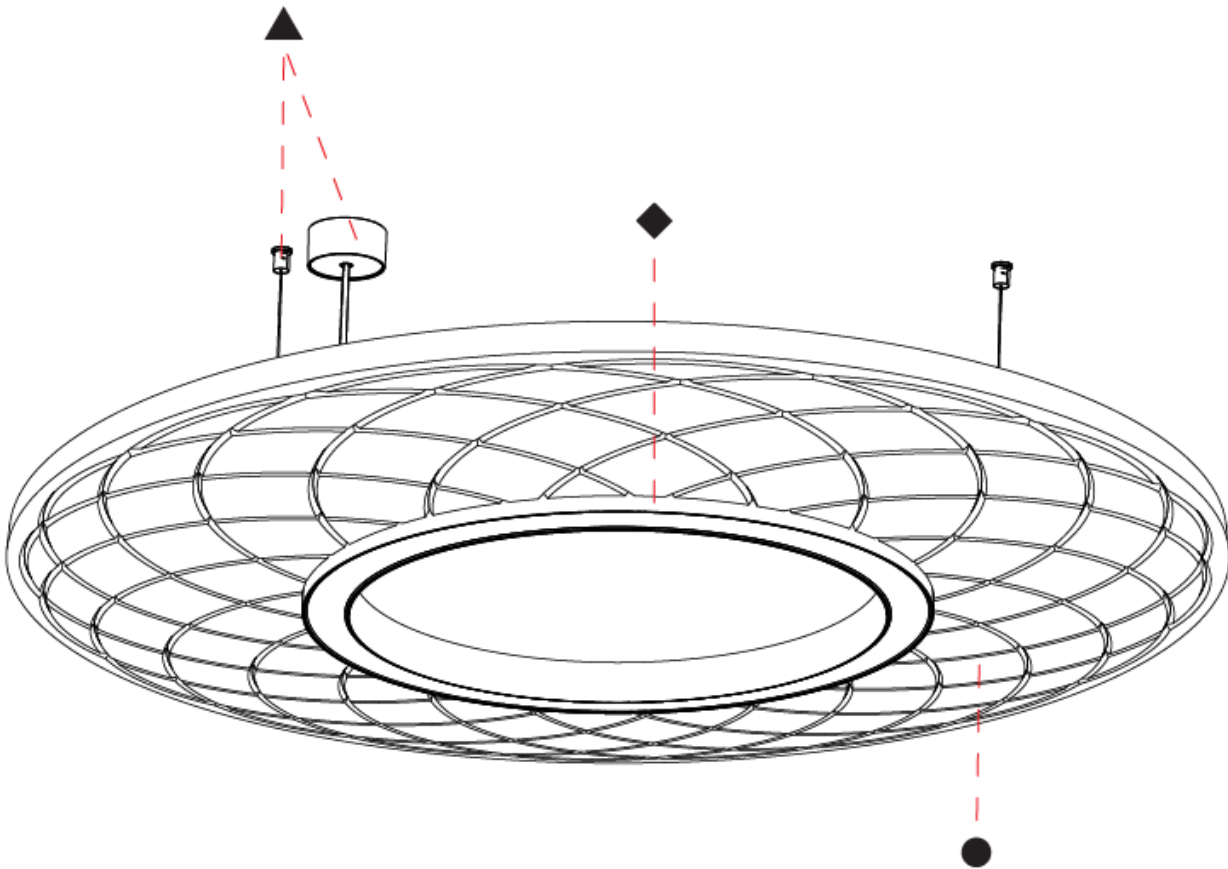

SOLISS SUSPENSION

A3001200-

PROJECT	_____
TYPE	_____
SPECIFIER	_____
QUANTITY	_____
DATE	_____

A