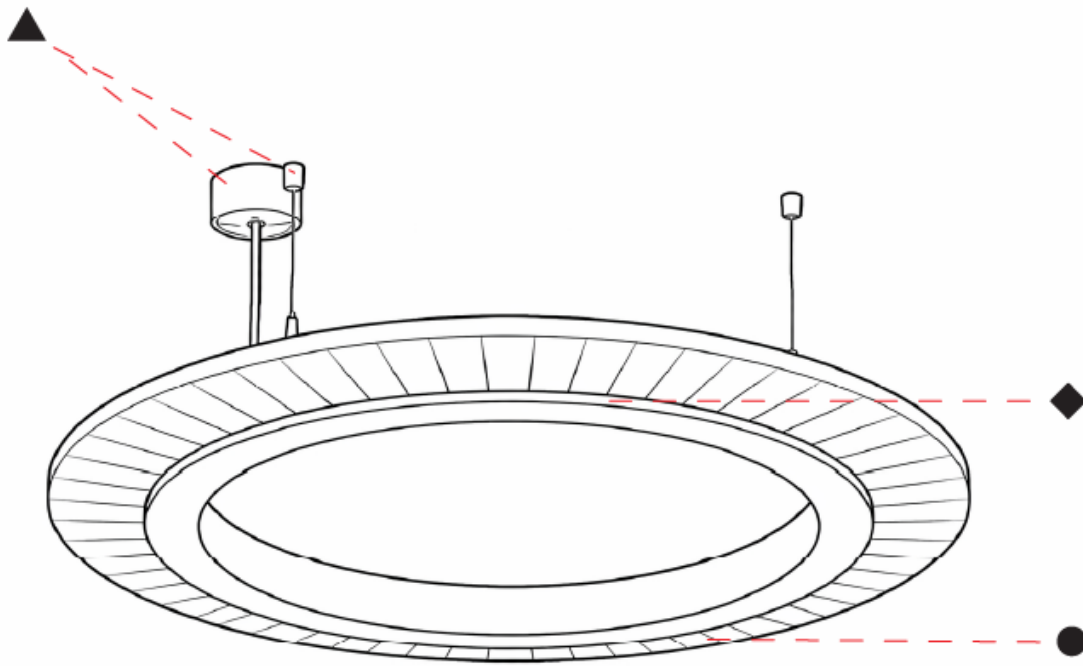

SOLISS SUSPENSION

A3001192-

PROJECT	_____
TYPE	_____
SPECIFIER	_____
QUANTITY	_____
DATE	_____

A