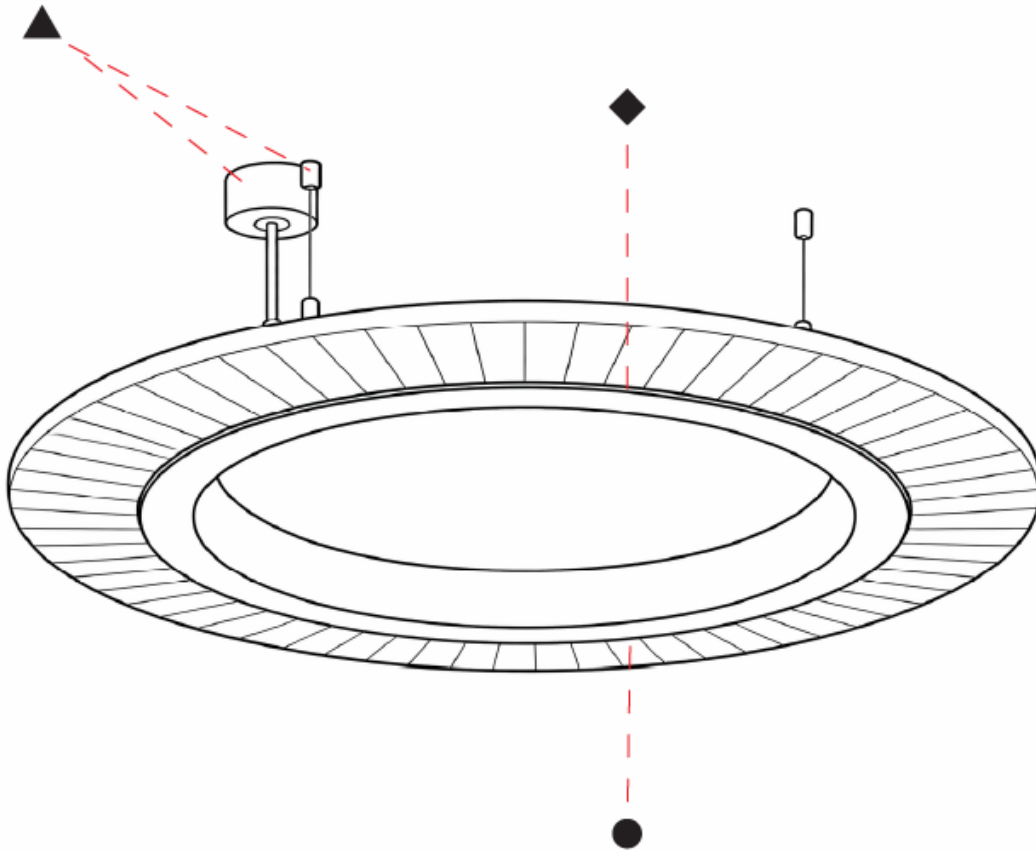

SOLISS SUSPENSION

A3001195-

PROJECT	_____
TYPE	_____
SPECIFIER	_____
QUANTITY	_____
DATE	_____

A