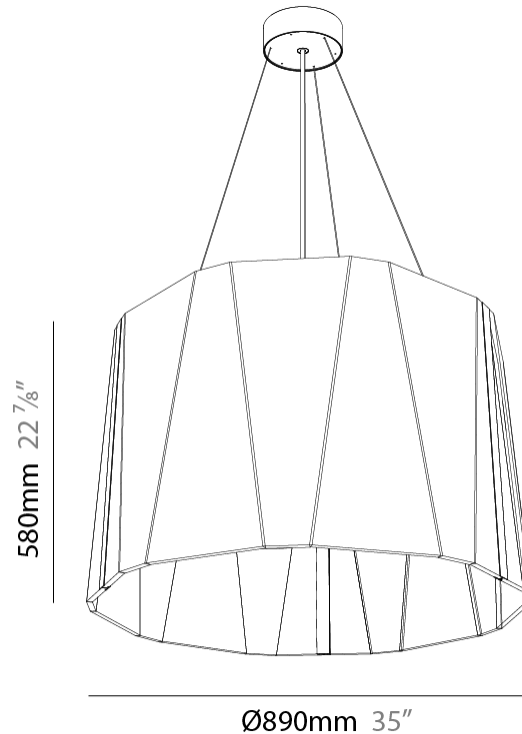

PHYSICAL

Shape: Drum
Diameter (mm): 890
Diameter (in): 35 ⁷/₁₆
Height (mm): 580
Height (in): 22 ¹³/₁₆
Weight (kg): 14.5

Diffuser: [Clear / Microprism / Clear Microprism](#)
Fixture Finish: [SSR / BKV / CWI / CRY / HAB / UFT / ITA / RUA / FTG / MYG / LOD / PUS / FRO / FUP / KIA / POP / BLS / SPG / MEY / GOH / CHC / COM / ABZ / JAG / OBR / MOS / ROR](#)
Holder Finish: [SSR / BKV / CWI / CRY / HAB / LAG / UFT / ITA / RUA / RUR / MIC / FTG / MYG / TWT / LOD / PUS / FRO / FUP / KIA / POP / BLS / SPG / MEY / GOH / GUM / CHC / COM / ABZ / JAG](#)
Acoustic Finish: [SFW / CYW / SEE / SYN / MTS / PMB / TTN / CYB / STO / DPE / BES / SHB / ARE / ANE / VRD / CRF](#)
Fixture Material: Aluminum
Primary Material: Acoustic
Cable Details: [2000mm/78 3/4" or 6000mm/236 1/4" Cable, - Black, Orange, Red, Transparent and White](#)

ELECTRICAL

Lamp Type: LED
Input Wattage (W): 125.3
Total Output Wattage (W): 113.6
Dimming: Tri-Mode (Non-Dimming and Phase Dimming (120Vac only) and 0-10V Dimming)
Driver Included: Yes
Driver Location: Integrated
Driver Type: Constant Current - Universal
Driver Class: Class 2
Input Voltage (V): 120
Upon Request: [MATTER Dimming / DALI Dimming (Remote)](#)

LED

Color Temperature (°K): [2700 / 3000 / 3500 / 4000](#)
Max. Delivered Lumen (lm): Max 17297
CRI: >90 CRI
Lamp Life (hrs): 50000

OPTICAL

RATINGS AND CERTIFICATIONS

Certified By: Certified for North American Standards
IP rating: IP20