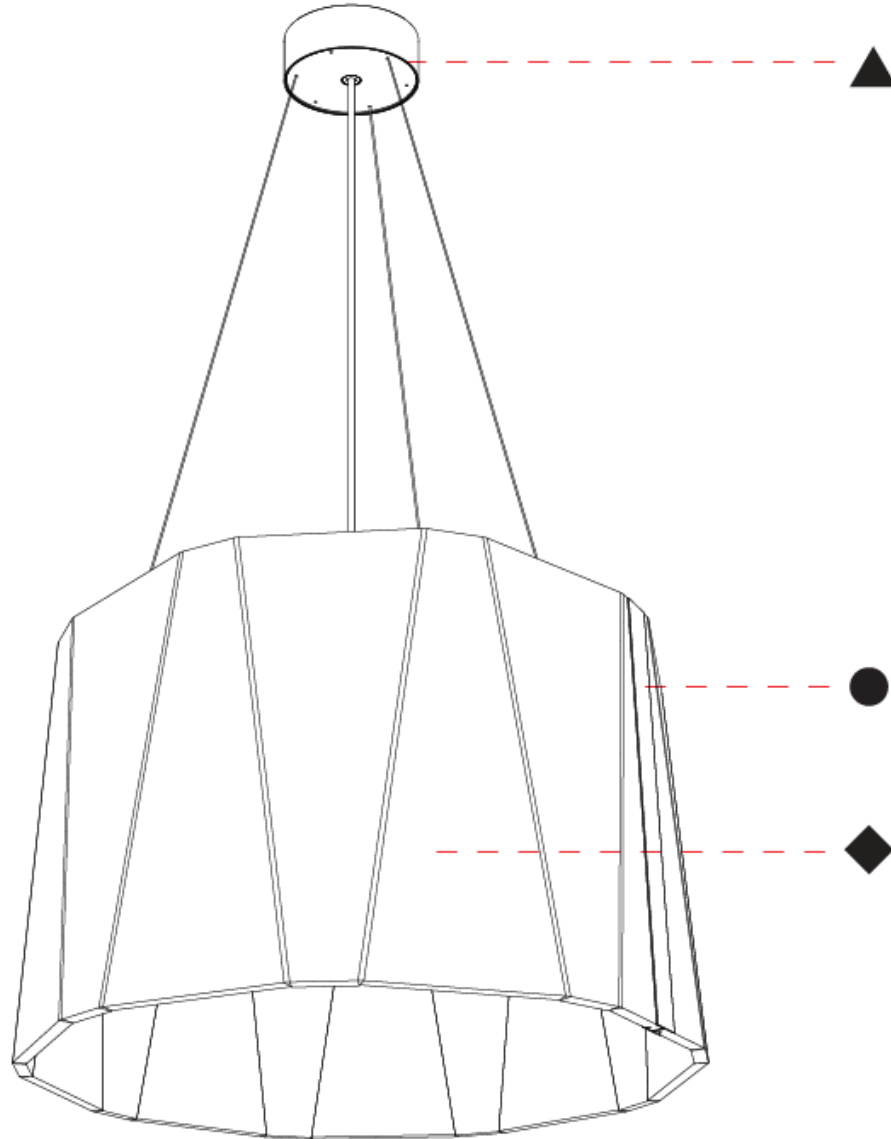

A3001060-

PROJECT	_____
TYPE	_____
SPECIFIER	_____
QUANTITY	_____
DATE	_____

A