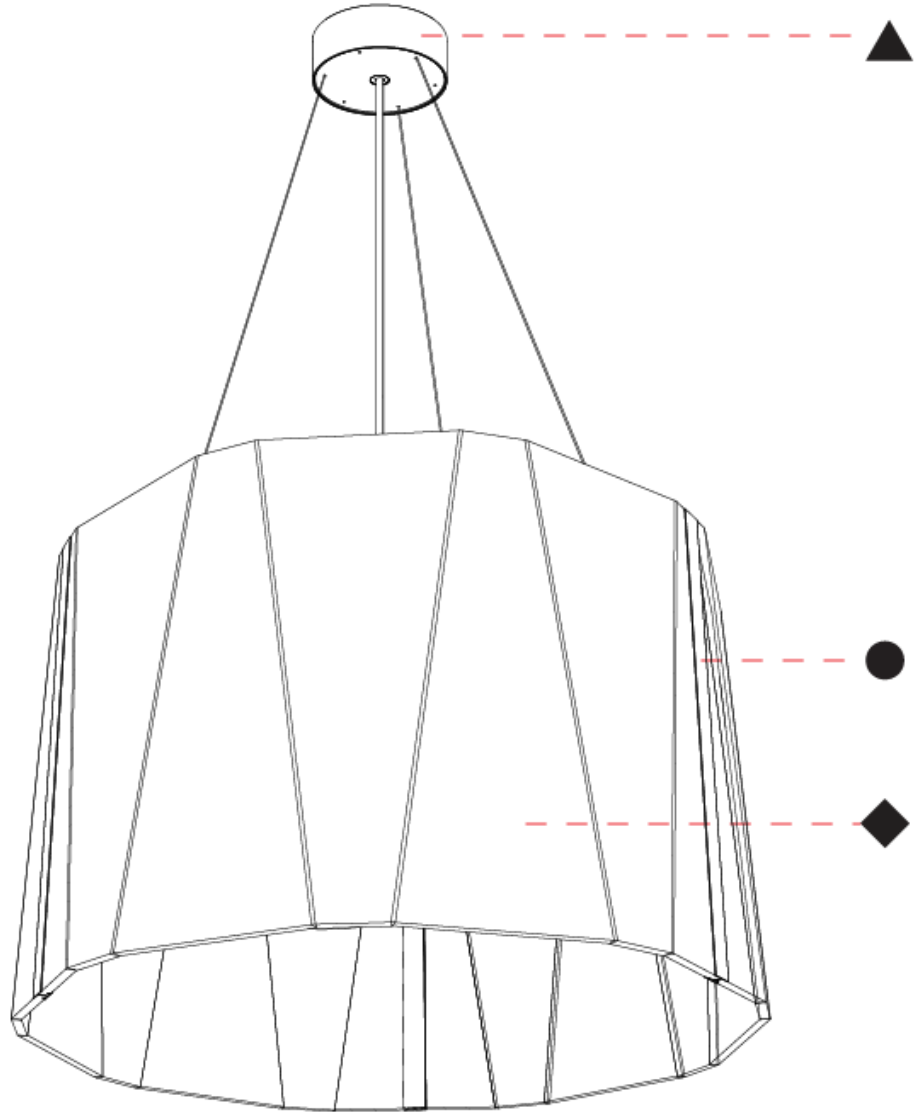

A3001061-

PROJECT	_____
TYPE	_____
SPECIFIER	_____
QUANTITY	_____
DATE	_____

A