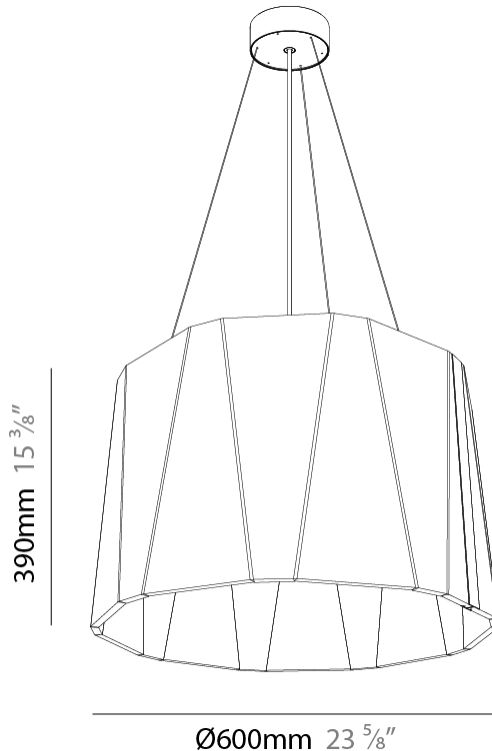

PHYSICAL

Shape: Drum
Diameter (mm): 600
Diameter (in): 23 5/8
Height (mm): 270
Height (in): 10 5/8
Weight (kg): 7.0

Diffuser: [Clear / Microprism / Clear Microprism](#)

Fixture Finish: [SSR / BKV / CWI / CRY / HAB / UFT / ITA / RUA / FTG / MYG / LOD / PUS / FRO / FUP / KIA / POP / BLS / SPG / MEY / GOH / CHC / COM / ABZ / JAG / OBR / MOS / ROR](#)

Holder Finish: [SSR / BKV / CWI / CRY / HAB / LAG / UFT / ITA / RUA / RUR / MIC / FTG / MYG / TWT / LOD / PUS / FRO / FUP / KIA / POP / BLS / SPG / MEY / GOH / GUM / CHC / COM / ABZ / JAG](#)

Acoustic Finish: [SFW / CYW / SEE / SYN / MTS / PMB / TTN / CYB / STO / DPE / BES / SHB / ARE / ANE / VRD / CRF](#)

Fixture Material: Aluminum

Primary Material: Acoustic

Cable Details: [2000mm/78 3/4" or 6000mm/236 1/4" Cable, - Black, Orange, Red, Transparent and White](#)

ELECTRICAL

Lamp Type: LED
Input Wattage (W): 53.1
Total Output Wattage (W): 48.2
Dimming: Tri-Mode (Non-Dimming and Phase Dimming (120Vac only) and 0-10V Dimming)
Driver Included: Yes
Driver Location: Integrated
Driver Type: Constant Current - Universal
Driver Class: Class 2
Input Voltage (V): 120 - 277
Upon Request: [MATTER Dimming / DALI Dimming (Remote)](#)

LED

Color Temperature (°K): [2700 / 3000 / 3500 / 4000](#)
Max. Delivered Lumen (lm): Max 6952
CRI: >90 CRI
Lamp Life (hrs): 50000

OPTICAL

RATINGS AND CERTIFICATIONS

Certified By: Certified for North American Standards
IP rating: IP20