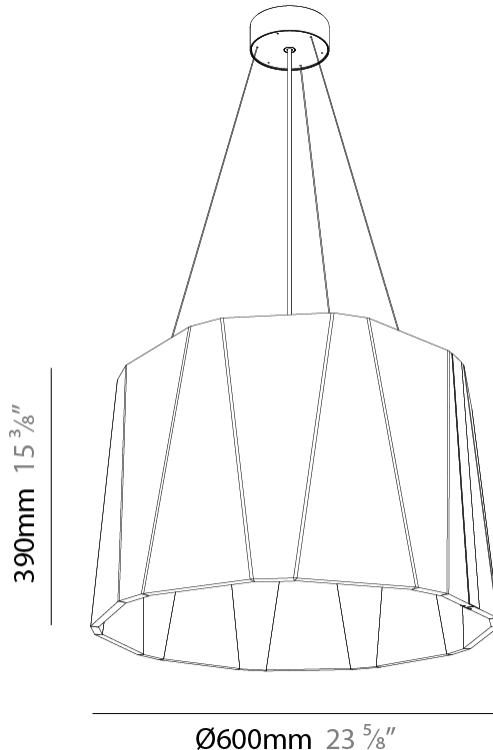

PHYSICAL

Shape: Drum
Diameter (mm): 600
Diameter (in): 23 ⁵/₈
Height (mm): 580
Height (in): 22 ¹³/₁₆
Weight (kg): 7.0

Diffuser: [Clear / Microprism / Clear Microprism](#)

Fixture Finish: [SSR / BKV / CWI / CRY / HAB / UFT / ITA / RUA / FTG / MYG / LOD / PUS / FRO / FUP / KIA / POP / BLS / SPG / MEY / GOH / CHC / COM / ABZ / JAG / OBR / MOS / ROR](#)

Holder Finish: [SSR / BKV / CWI / CRY / HAB / LAG / UFT / ITA / RUA / RUR / MIC / FTG / MYG / TWT / LOD / PUS / FRO / FUP / KIA / POP / BLS / SPG / MEY / GOH / GUM / CHC / COM / ABZ / JAG](#)

Acoustic Finish: [SFW / CYW / SEE / SYN / MTS / PMB / TTN / CYB / STO / DPE / BES / SHB / ARE / ANE / VRD / CRF](#)

Fixture Material: Aluminum
Primary Material: Acoustic

Cable Details: [2000mm/78 3/4" or 6000mm/236 1/4" Cable, - Black, Orange, Red, Transparent and White](#)

ELECTRICAL

Lamp Type: LED
Input Wattage (W): 72.3
Total Output Wattage (W): 65.4
Dimming: Tri-Mode (Non-Dimming and Phase Dimming (120Vac only) and 0-10V Dimming)
Driver Included: Yes
Driver Location: Integrated
Driver Type: Constant Current - Universal
Driver Class: Class 2
Input Voltage (V): 120
Upon Request: [MATTER Dimming / DALI Dimming (Remote)](#)

LED

Color Temperature (°K): [2700 / 3000 / 3500 / 4000](#)
Max. Delivered Lumen (lm): Max 9899
CRI: >90 CRI
Lamp Life (hrs): 50000

OPTICAL

RATINGS AND CERTIFICATIONS

Certified By: Certified for North American Standards
IP rating: IP20