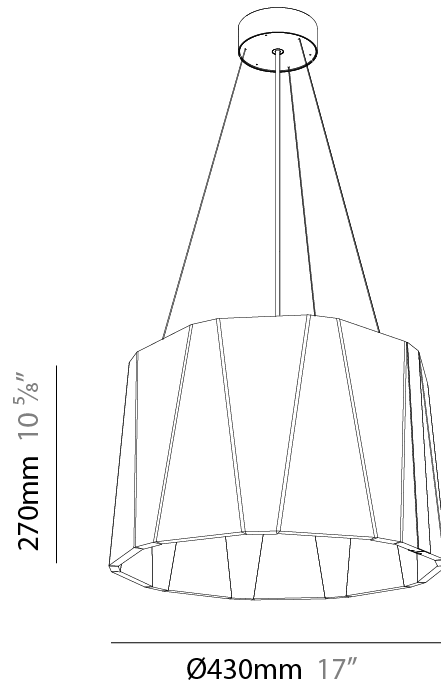

PHYSICAL

Shape: Drum
Diameter (mm): 430
Diameter (in): 16 ¹⁵/₁₆
Height (mm): 270
Height (in): 10 ⁵/₈
Weight (kg): 4.0

Diffuser: [Clear / Microprism / Clear Microprism](#)

Fixture Finish: [SSR / BKV / CWI / CRY / HAB / UFT / ITA / RUA / FTG / MYG / LOD / PUS / FRO / FUP / KIA / POP / BLS / SPG / MEY / GOH / CHC / COM / ABZ / JAG / OBR / MOS / ROR](#)

Holder Finish: [SSR / BKV / CWI / CRY / HAB / LAG / UFT / ITA / RUA / RUR / MIC / FTG / MYG / TWT / LOD / PUS / FRO / FUP / KIA / POP / BLS / SPG / MEY / GOH / GUM / CHC / COM / ABZ / JAG](#)

Acoustic Finish: [SFW / CYW / SEE / SYN / MTS / PMB / TTN / CYB / STO / DPE / BES / SHB / ARE / ANE / VRD / CRF](#)

Fixture Material: Aluminum

Primary Material: Acoustic

Cable Details: [2000mm/78 3/4" or 6000mm/236 1/4" Cable, - Black, Orange, Red, Transparent and White](#)

ELECTRICAL

Lamp Type: LED
Input Wattage (W): 26.4
Total Output Wattage (W): 23.6
Dimming: Tri-Mode (Non-Dimming and Phase Dimming (120Vac only) and 0-10V Dimming)
Driver Included: Yes
Driver Location: Integrated
Driver Type: Constant Current - Universal
Driver Class: Class 2
Input Voltage (V): 120 - 277
Constant Current (MA): 700mA
Upon Request: [MATTER Dimming / DALI Dimming (Remote)](#)

LED

Color Temperature (°K): [2700 / 3000 / 3500 / 4000](#)
Max. Delivered Lumen (lm): Max 3359
CRI: >90 CRI
Lamp Life (hrs): 50000

OPTICAL

RATINGS AND CERTIFICATIONS

Certified By: Certified for North American Standards
IP rating: IP20