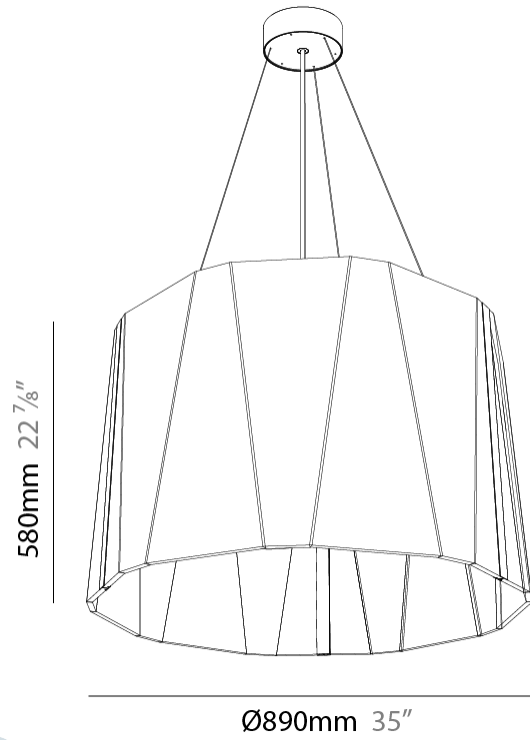

PHYSICAL

Shape: Drum
Diameter (mm): 890
Diameter (in): 35 7/16
Height (mm): 580
Height (in): 22 13/16
Weight (kg): 14.5

Diffuser: [Clear / Microprism / Clear Microprism](#)
Fixture Finish: [SSR / BKV / CWI / CRY / HAB / UFT / ITA / RUA / FTG / MYG / LOD / PUS / FRO / FUP / KIA / POP / BLS / SPG / MEY / GOH / CHC / COM / ABZ / JAG / OBR / MOS / ROR](#)
Holder Finish: [SSR / BKV / CWI / CRY / HAB / LAG / UFT / ITA / RUA / RUR / MIC / FTG / MYG / TWT / LOD / PUS / FRO / FUP / KIA / POP / BLS / SPG / MEY / GOH / GUM / CHC / COM / ABZ / JAG](#)
Acoustic Finish: [SFW / CYW / SEE / SYN / MTS / PMB / TTN / CYB / STO / DPE / BES / SHB / ARE / ANE / VRD / CRF](#)
Fixture Material: Aluminum
Primary Material: Acoustic
Cable Details: [2000mm/78 3/4" or 6000mm/236 1/4" Cable, - Black, Orange, Red, Transparent and White](#)

ELECTRICAL

Lamp Type: LED
Input Wattage (W): 89.5
Total Output Wattage (W): 80.9
Dimming: Tri-Mode (Non-Dimming and Phase Dimming (120Vac only) and 0-10V Dimming)
Driver Included: Yes
Driver Location: Integrated
Driver Type: Constant Current - Universal
Driver Class: Class 2
Input Voltage (V): 120
Upon Request: [MATTER Dimming / DALI Dimming (Remote)](#)

LED

Color Temperature (°K): [2700 / 3000 / 3500 / 4000](#)
Max. Delivered Lumen (lm): Max 11940
CRI: >90 CRI
Lamp Life (hrs): 50000

OPTICAL

RATINGS AND CERTIFICATIONS

Certified By: Certified for North American Standards
IP rating: IP20