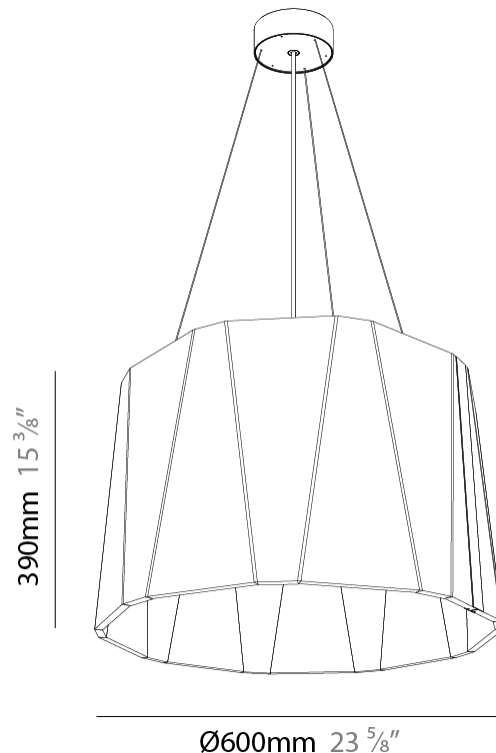

PHYSICAL

Shape: Drum
Diameter (mm): 600
Diameter (in): 23 ⁵/₈
Height (mm): 580
Height (in): 22 ¹³/₁₆
Weight (kg): 7.0

Diffuser: [Clear / Microprism / Clear Microprism](#)
Fixture Finish: [SSR / BKV / CWI / CRY / HAB / UFT / ITA / RUA / FTG / MYG / LOD / PUS / FRO / FUP / KIA / POP / BLS / SPG / MEY / GOH / CHC / COM / ABZ / JAG / OBR / MOS / ROR](#)
Holder Finish: [SSR / BKV / CWI / CRY / HAB / LAG / UFT / ITA / RUA / RUR / MIC / FTG / MYG / TWT / LOD / PUS / FRO / FUP / KIA / POP / BLS / SPG / MEY / GOH / GUM / CHC / COM / ABZ / JAG](#)
Acoustic Finish: [SFW / CYW / SEE / SYN / MTS / PMB / TTN / CYB / STO / DPE / BES / SHB / ARE / ANE / VRD / CRF](#)
Fixture Material: Aluminum
Primary Material: Acoustic
Cable Details: [2000mm/78 3/4" or 6000mm/236 1/4" Cable, - Black, Orange, Red, Transparent and White](#)

ELECTRICAL

Lamp Type: LED
Input Wattage (W): 72.3
Total Output Wattage (W): 65.4
Dimming: Tri-Mode (Non-Dimming and Phase Dimming (120Vac only) and 0-10V Dimming)
Driver Included: Yes
Driver Location: Integrated
Driver Type: Constant Current - Universal
Driver Class: Class 2
Input Voltage (V): 120
Upon Request: [MATTER Dimming / DALI Dimming (Remote)](#)

LED

Color Temperature (°K): [2700 / 3000 / 3500 / 4000](#)
Max. Delivered Lumen (lm): Max 9899
CRI: >90 CRI
Lamp Life (hrs): 50000

OPTICAL

RATINGS AND CERTIFICATIONS

Certified By: Certified for North American Standards
IP rating: IP20