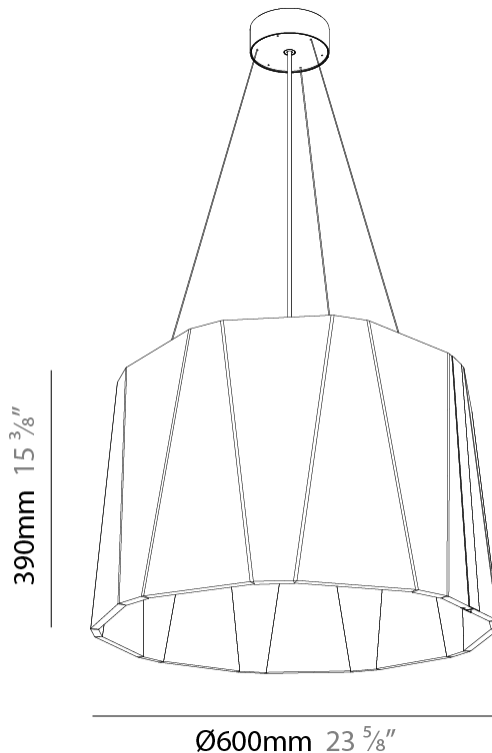

PHYSICAL

Shape: Drum
Diameter (mm): 600
Diameter (in): 23 5/8
Height (mm): 270
Height (in): 10 5/8
Weight (kg): 7.0

Diffuser: [Clear / Microprism / Clear Microprism](#)
Fixture Finish: [SSR / BKV / CWI / CRY / HAB / UFT / ITA / RUA / FTG / MYG / LOD / PUS / FRO / FUP / KIA / POP / BLS / SPG / MEY / GOH / CHC / COM / ABZ / JAG / OBR / MOS / ROR](#)
Holder Finish: [SSR / BKV / CWI / CRY / HAB / LAG / UFT / ITA / RUA / RUR / MIC / FTG / MYG / TWT / LOD / PUS / FRO / FUP / KIA / POP / BLS / SPG / MEY / GOH / GUM / CHC / COM / ABZ / JAG](#)
Acoustic Finish: [SFW / CYW / SEE / SYN / MTS / PMB / TTN / CYB / STO / DPE / BES / SHB / ARE / ANE / VRD / CRF](#)
Fixture Material: Aluminum
Primary Material: Acoustic
Cable Details: [2000mm/78 3/4" or 6000mm/236 1/4" Cable, - Black, Orange, Red, Transparent and White](#)

ELECTRICAL

Lamp Type: LED
Input Wattage (W): 53.1
Total Output Wattage (W): 48.2
Dimming: Tri-Mode (Non-Dimming and Phase Dimming (120Vac only) and 0-10V Dimming)
Driver Included: Yes
Driver Location: Integrated
Driver Type: Constant Current - Universal
Driver Class: Class 2
Input Voltage (V): 120 - 277
Upon Request: [MATTER Dimming / DALI Dimming (Remote)](#)

LED

Color Temperature (°K): [2700 / 3000 / 3500 / 4000](#)
Max. Delivered Lumen (lm): Max 6952
CRI: >90 CRI
Lamp Life (hrs): 50000

OPTICAL

RATINGS AND CERTIFICATIONS

Certified By: Certified for North American Standards
IP rating: IP20