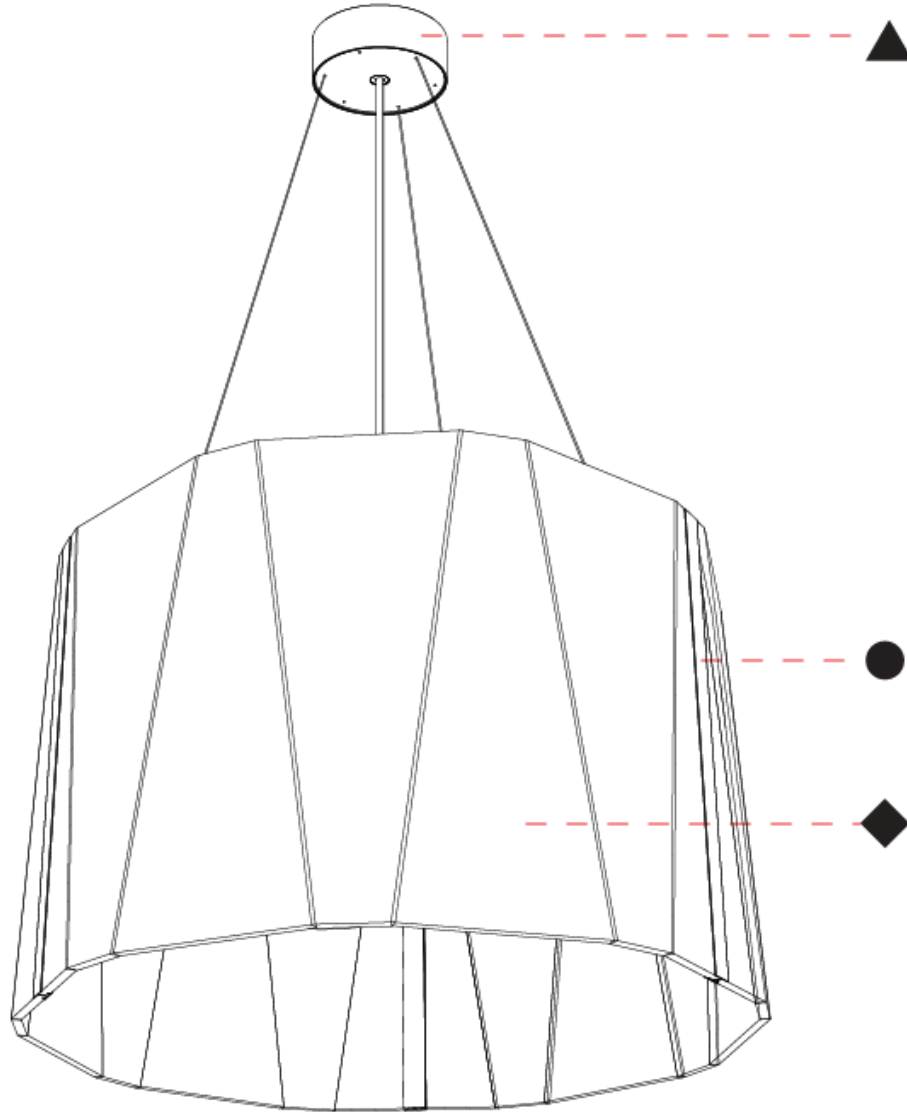

A3001061-

PROJECT	_____
TYPE	_____
SPECIFIER	_____
QUANTITY	_____
DATE	_____

A