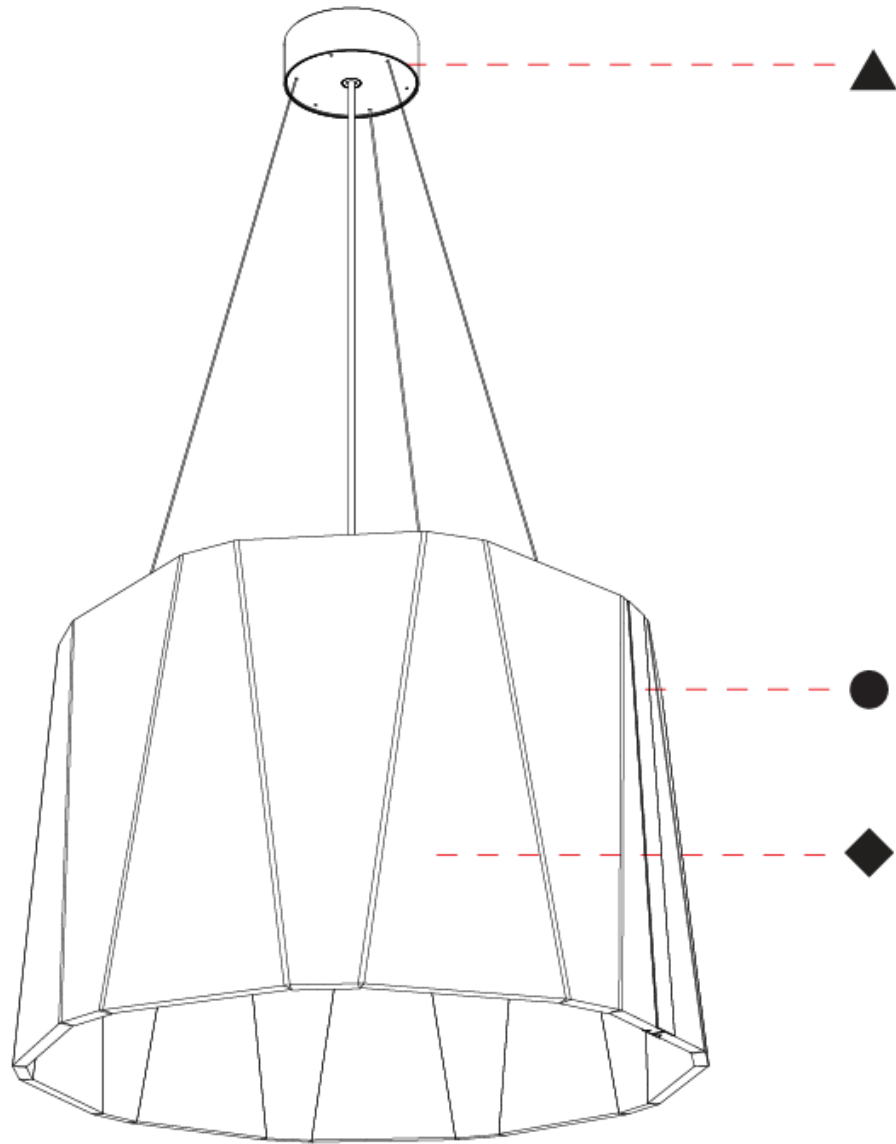

A3001059-

PROJECT	_____
TYPE	_____
SPECIFIER	_____
QUANTITY	_____
DATE	_____

A