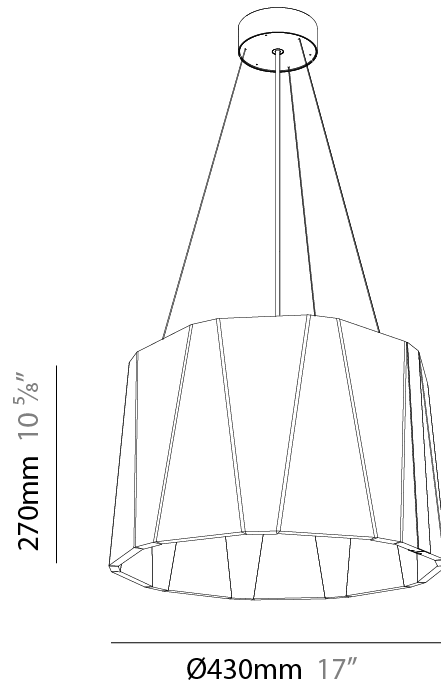

PHYSICAL

Shape: Drum
Diameter (mm): 430
Diameter (in): 16 ¹⁵/₁₆
Height (mm): 270
Height (in): 10 ⁵/₈
Weight (kg): 4.0
Diffuser: [Clear / Microprism / Clear Microprism](#)
Fixture Finish: [SSR / BKV / CWI / CRY / HAB / UFT / ITA / RUA / FTG / MYG / LOD / PUS / FRO / FUP / KIA / POP / BLS / SPG / MEY / GOH / CHC / COM / ABZ / JAG / OBR / MOS / ROR](#)
Holder Finish: [SSR / BKV / CWI / CRY / HAB / LAG / UFT / ITA / RUA / RUR / MIC / FTG / MYG / TWT / LOD / PUS / FRO / FUP / KIA / POP / BLS / SPG / MEY / GOH / GUM / CHC / COM / ABZ / JAG](#)
Acoustic Finish: [SFW / CYW / SEE / SYN / MTS / PMB / TTN / CYB / STO / DPE / BES / SHB / ARE / ANE / VRD / CRF](#)
Fixture Material: Aluminum
Primary Material: Acoustic
Cable Details: [2000mm/78 3/4" or 6000mm/236 1/4" Cable, - Black, Orange, Red, Transparent and White](#)

ELECTRICAL

Lamp Type: LED
Input Wattage (W): 26.4
Total Output Wattage (W): 23.6
Dimming: Tri-Mode (Non-Dimming and Phase Dimming (120Vac only) and 0-10V Dimming)
Driver Included: Yes
Driver Location: Integrated
Driver Type: Constant Current - Universal
Driver Class: Class 2
Input Voltage (V): 120 - 277
Constant Current (MA): 700mA
Upon Request: [MATTER Dimming / DALI Dimming (Remote)](#)

LED

Color Temperature (°K): [2700 / 3000 / 3500 / 4000](#)
Max. Delivered Lumen (lm): Max 3359
CRI: >90 CRI
Lamp Life (hrs): 50000

OPTICAL

RATINGS AND CERTIFICATIONS

Certified By: Certified for North American Standards
IP rating: IP20