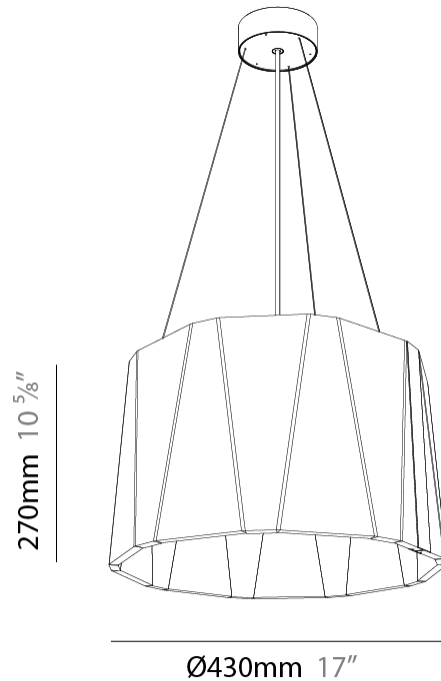

PHYSICAL

Shape: Drum
Diameter (mm): 430
Diameter (in): 16 ¹⁵/₁₆
Height (mm): 270
Height (in): 10 ⁵/₈
Weight (kg): 4.0

Diffuser: [Clear / Microprism / Clear Microprism](#)
Fixture Finish: [SSR / BKV / CWI / CRY / HAB / UFT / ITA / RUA / FTG / MYG / LOD / PUS / FRO / FUP / KIA / POP / BLS / SPG / MEY / GOH / CHC / COM / ABZ / JAG / OBR / MOS / ROR](#)
Holder Finish: [SSR / BKV / CWI / CRY / HAB / LAG / UFT / ITA / RUA / RUR / MIC / FTG / MYG / TWT / LOD / PUS / FRO / FUP / KIA / POP / BLS / SPG / MEY / GOH / GUM / CHC / COM / ABZ / JAG](#)
Acoustic Finish: [SFW / CYW / SEE / SYN / MTS / PMB / TTN / CYB / STO / DPE / BES / SHB / ARE / ANE / VRD / CRF](#)
Fixture Material: Aluminum
Primary Material: Acoustic
Cable Details: [2000mm/78 3/4" or 6000mm/236 1/4" Cable, - Black, Orange, Red, Transparent and White](#)

ELECTRICAL

Lamp Type: LED
Input Wattage (W): 33.8
Total Output Wattage (W): 30.9
Dimming: Tri-Mode (Non-Dimming and Phase Dimming (120Vac only) and 0-10V Dimming)
Driver Included: Yes
Driver Location: Integrated
Driver Type: Constant Current - Universal
Driver Class: Class 2
Input Voltage (V): 120 - 277
Constant Current (MA): 700mA
Upon Request: [MATTER Dimming / DALI Dimming (Remote)](#)

LED

Color Temperature (°K): [2700 / 3000 / 3500 / 4000](#)
Max. Delivered Lumen (lm): Max 4459
CRI: >90 CRI
Lamp Life (hrs): 50000

OPTICAL

RATINGS AND CERTIFICATIONS
Certified By: Certified for North American Standards
IP rating: IP20