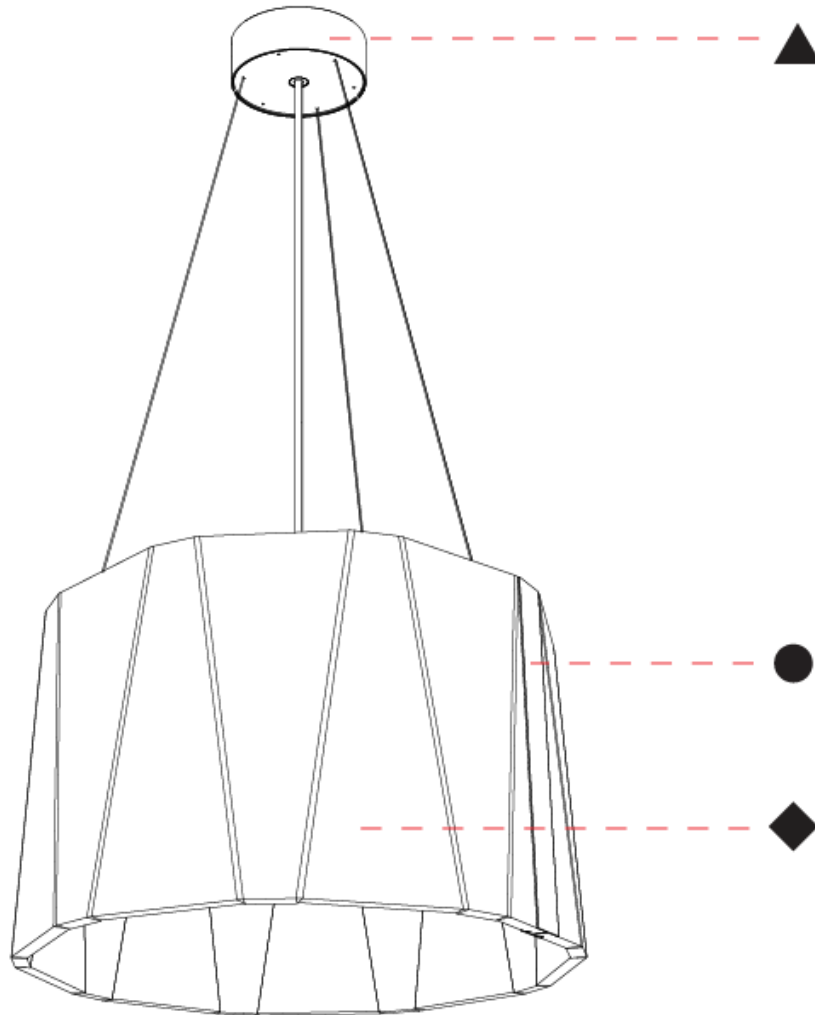

A3001057-

PROJECT	_____
TYPE	_____
SPECIFIER	_____
QUANTITY	_____
DATE	_____

A