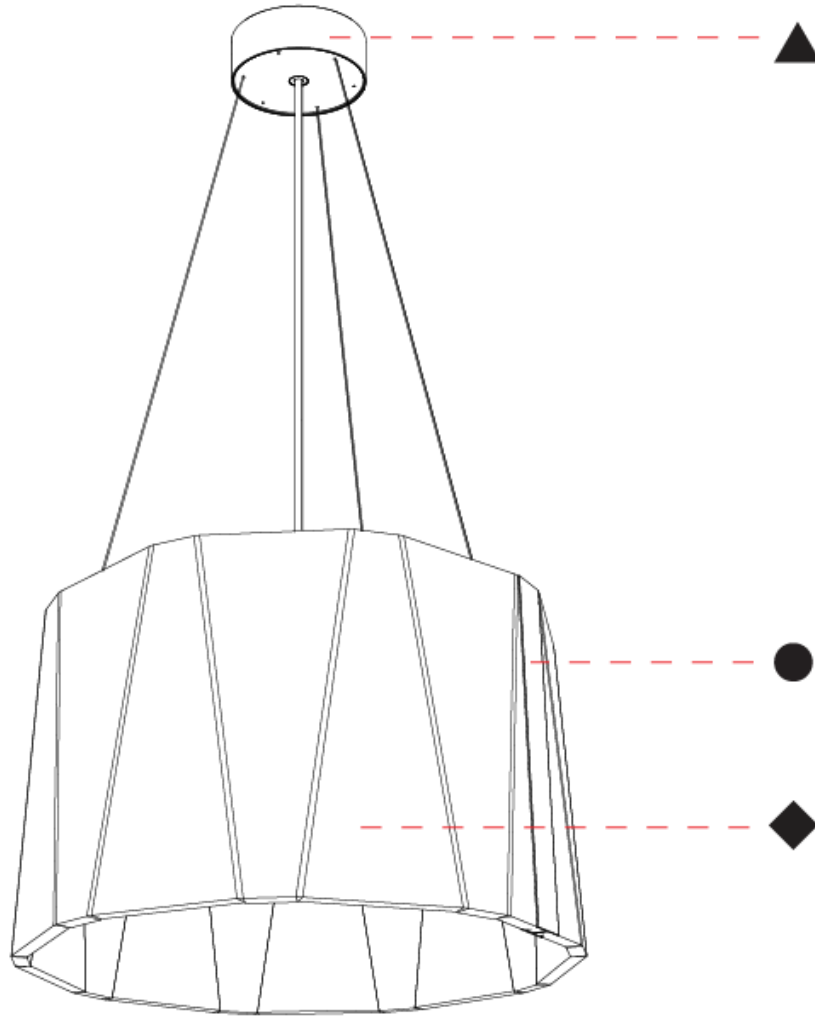

A3001058-

PROJECT	_____
TYPE	_____
SPECIFIER	_____
QUANTITY	_____
DATE	_____

A