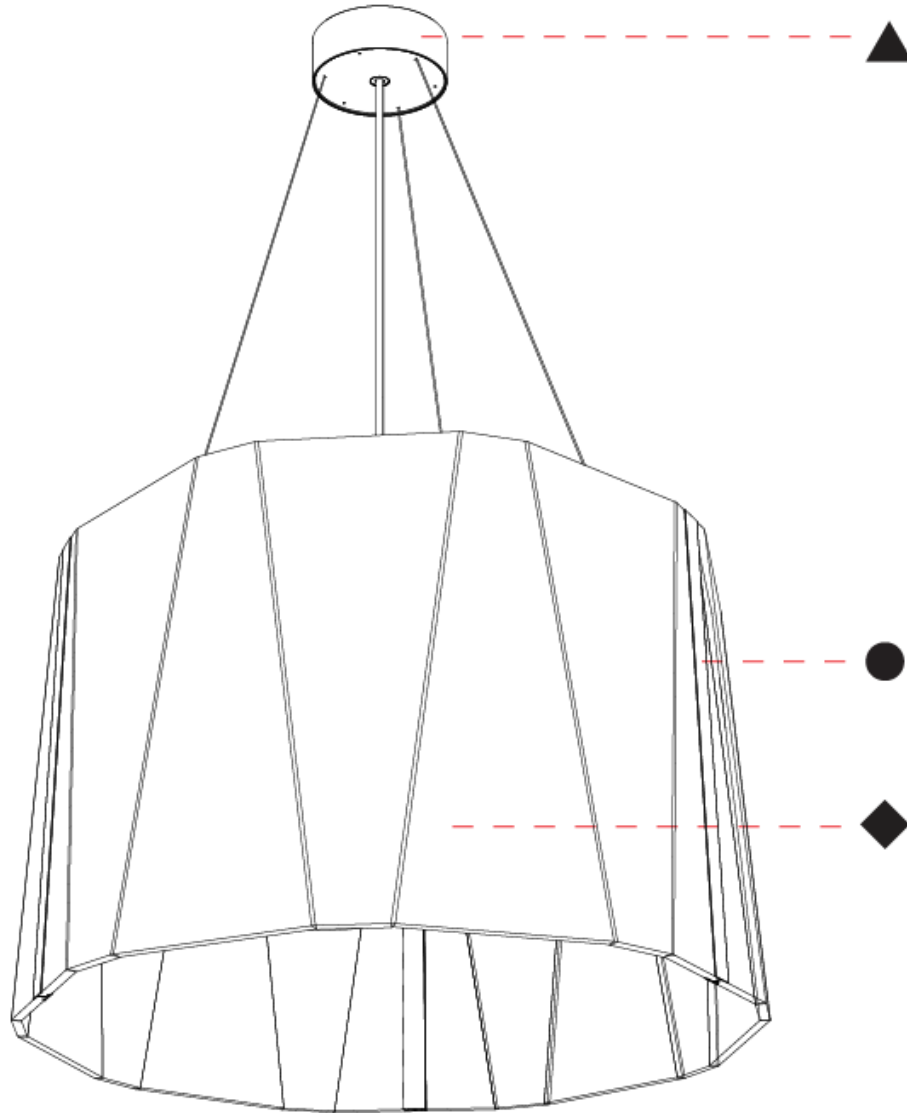

A3001062-

PROJECT	_____
TYPE	_____
SPECIFIER	_____
QUANTITY	_____
DATE	_____

A