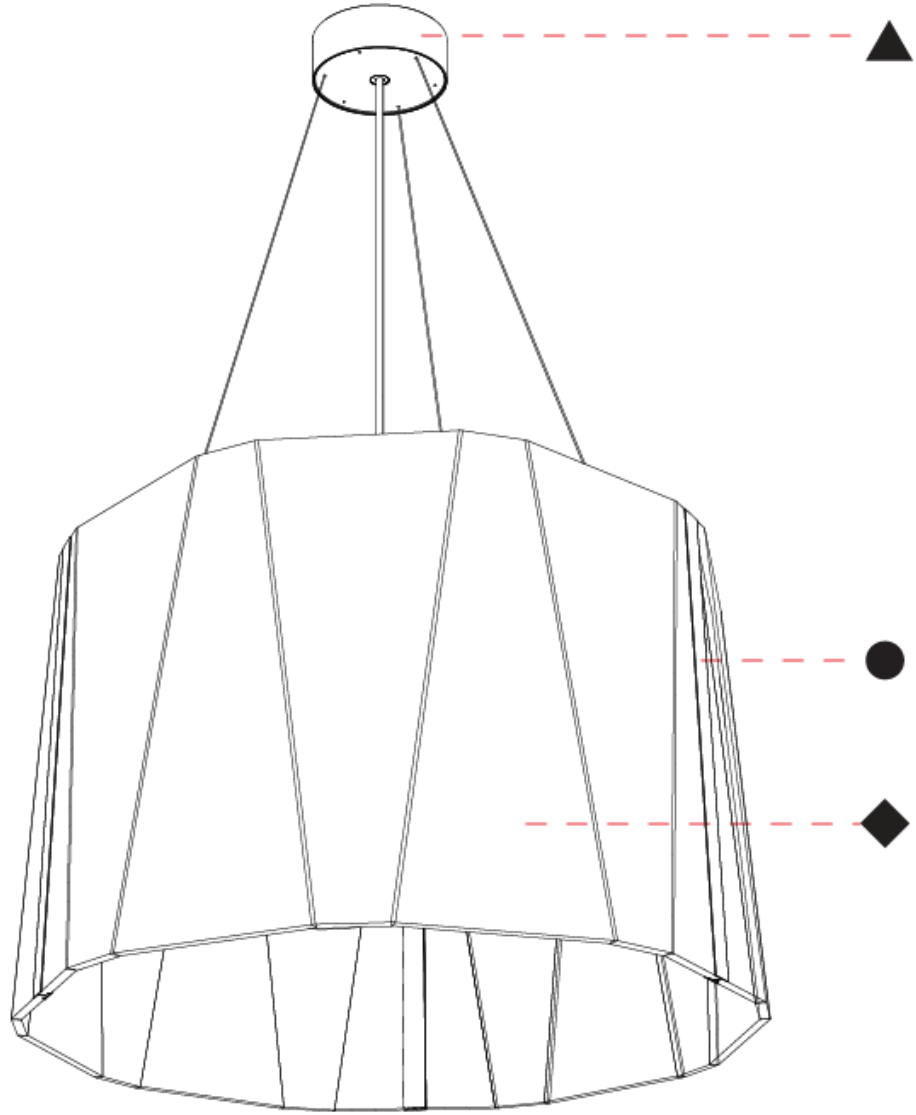

A3001061-

PROJECT	_____
TYPE	_____
SPECIFIER	_____
QUANTITY	_____
DATE	_____

A