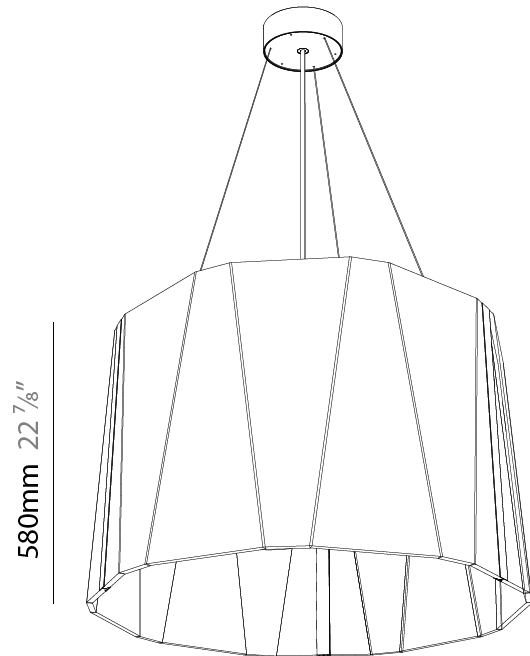

PHYSICAL

Shape: Drum
Diameter (mm): 890
Diameter (in): 35 7/8
Height (mm): 580
Height (in): 22 13/16
Weight (kg): 14.5

Diffuser: [Clear / Microprism / Clear Microprism](#)

Fixture Finish: [SSR / BKV / CWI / CRY / HAB / UFT / ITA / RUA / FTG / MYG / LOD / PUS / FRO / FUP / KIA / POP / BLS / SPG / MEY / GOH / CHC / COM / ABZ / JAG / OBR / MOS / ROR](#)

Holder Finish: [SSR / BKV / CWI / CRY / HAB / LAG / UFT / ITA / RUA / RUR / MIC / FTG / MYG / TWT / LOD / PUS / FRO / FUP / KIA / POP / BLS / SPG / MEY / GOH / GUM / CHC / COM / ABZ / JAG](#)

Acoustic Finish: [SFW / CYW / SEE / SYN / MTS / PMB / TTN / CYB / STO / DPE / BES / SHB / ARE / ANE / VRD / CRF](#)

Fixture Material: Aluminum
Primary Material: Acoustic

Cable Details: [2000mm/78 3/4" or 6000mm/236 1/4" Cable, - Black, Orange, Red, Transparent and White](#)

ELECTRICAL

Lamp Type: LED
Input Wattage (W): 89.5
Total Output Wattage (W): 80.9
Dimming: [Non-dimmable / MATTER Dimming](#)
Driver Included: Yes
Driver Location: Integrated
Driver Type: Constant Current - Universal
Driver Class: Class 2
Input Voltage (V): 120
Upon Request: [0-10V Dimming / Phase Dimming / DALI Dimming](#)

LED

Color Temperature (°K): [2700 / 3000 / 3500 / 4000](#)
Max. Delivered Lumen (lm): Max 11940
CRI: >90 CRI
Lamp Life (hrs): 50000

OPTICAL

RATINGS AND CERTIFICATIONS

Certified By: Certified for North American Standards
IP rating: IP20