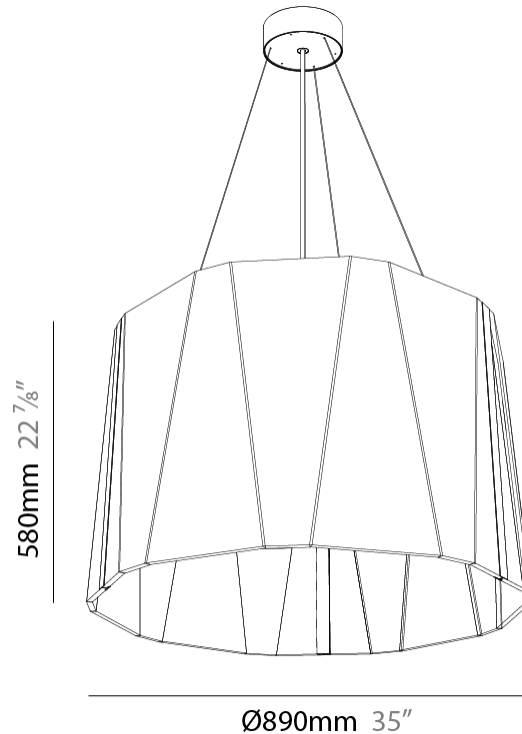

PHYSICAL

Shape: Drum
Diameter (mm): 890
Diameter (in): 35 1/8
Height (mm): 580
Height (in): 22 7/8
Weight (kg): 14.5

Diffuser: [Clear / Microprism / Clear Microprism](#)
Fixture Finish: [SSR / BKV / CWI / CRY / HAB / UFT / ITA / RUA / FTG / MYG / LOD / PUS / FRO / FUP / KIA / POP / BLS / SPG / MEY / GOH / CHC / COM / ABZ / JAG / OBR / MOS / ROR](#)
Holder Finish: [SSR / BKV / CWI / CRY / HAB / LAG / UFT / ITA / RUA / RUR / MIC / FTG / MYG / TWT / LOD / PUS / FRO / FUP / KIA / POP / BLS / SPG / MEY / GOH / GUM / CHC / COM / ABZ / JAG](#)
Acoustic Finish: [SFW / CYW / SEE / SYN / MTS / PMB / TTN / CYB / STO / DPE / BES / SHB / ARE / ANE / VRD / CRF](#)
Fixture Material: Aluminum
Primary Material: Acoustic
Cable Details: 2000mm/78 3/4" or 6000mm/236 1/4" Cable, - Black, Orange, Red, Transparent and White

ELECTRICAL

Lamp Type: LED
Input Wattage (W): 125.3
Total Output Wattage (W): 113.6
Dimming: [Non-dimmable / MATTER Dimming](#)
Driver Included: Yes
Driver Location: Integrated
Driver Type: Constant Current - Universal
Driver Class: Class 2
Input Voltage (V): 120
Upon Request: [0-10V Dimming / Phase Dimming / DALI Dimming](#)

LED

Color Temperature (°K): [2700 / 3000 / 3500 / 4000](#)
Max. Delivered Lumen (lm): Max 17297
CRI: >90 CRI
Lamp Life (hrs): 50000

OPTICAL

RATINGS AND CERTIFICATIONS

Certified By: Certified for North American Standards
IP rating: IP20