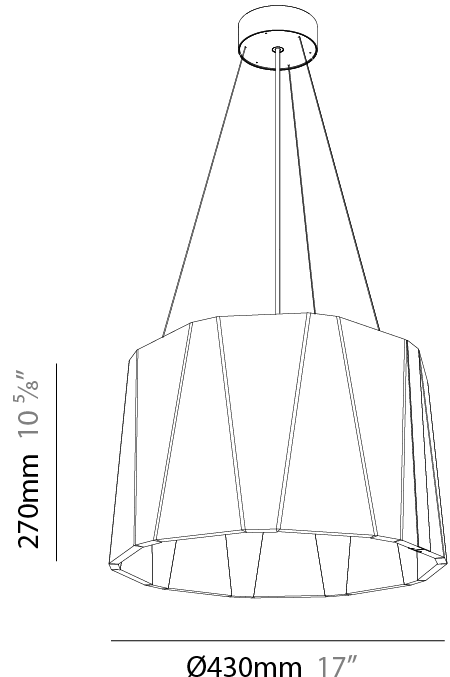

PHYSICAL

Shape: Drum
Diameter (mm): 430
Diameter (in): 16 ¹⁵/₁₆
Height (mm): 270
Height (in): 10 ⁵/₈
Weight (kg): 4.0

Diffuser: [Clear / Microprism / Clear Microprism](#)
Fixture Finish: [SSR / BKV / CWI / CRY / HAB / UFT / ITA / RUA / FTG / MYG / LOD / PUS / FRO / FUP / KIA / POP / BLS / SPG / MEY / GOH / CHC / COM / ABZ / JAG / OBR / MOS / ROR](#)
Holder Finish: [SSR / BKV / CWI / CRY / HAB / LAG / UFT / ITA / RUA / RUR / MIC / FTG / MYG / TWT / LOD / PUS / FRO / FUP / KIA / POP / BLS / SPG / MEY / GOH / GUM / CHC / COM / ABZ / JAG](#)
Acoustic Finish: [SFW / CYW / SEE / SYN / MTS / PMB / TTN / CYB / STO / DPE / BES / SHB / ARE / ANE / VRD / CRF](#)
Fixture Material: Aluminum
Primary Material: Acoustic
Cable Details: [2000mm/78 3/4" or 6000mm/236 1/4" Cable, - Black, Orange, Red, Transparent and White](#)

ELECTRICAL

Lamp Type: LED
Input Wattage (W): 26.4
Total Output Wattage (W): 23.6
Dimming: Tri-Mode (Non-Dimming and Phase Dimming (120Vac only) and 0-10V Dimming)
Driver Included: Yes
Driver Location: Integrated
Driver Type: Constant Current - Universal
Driver Class: Class 2
Input Voltage (V): 120 - 277
Constant Current (MA): 700mA
Upon Request: [MATTER Dimming / DALI Dimming (Remote)](#)

LED

Color Temperature (°K): [2700 / 3000 / 3500 / 4000](#)
Max. Delivered Lumen (lm): Max 3359
CRI: >90 CRI
Lamp Life (hrs): 50000

OPTICAL

RATINGS AND CERTIFICATIONS

Certified By: Certified for North American Standards
IP rating: IP20