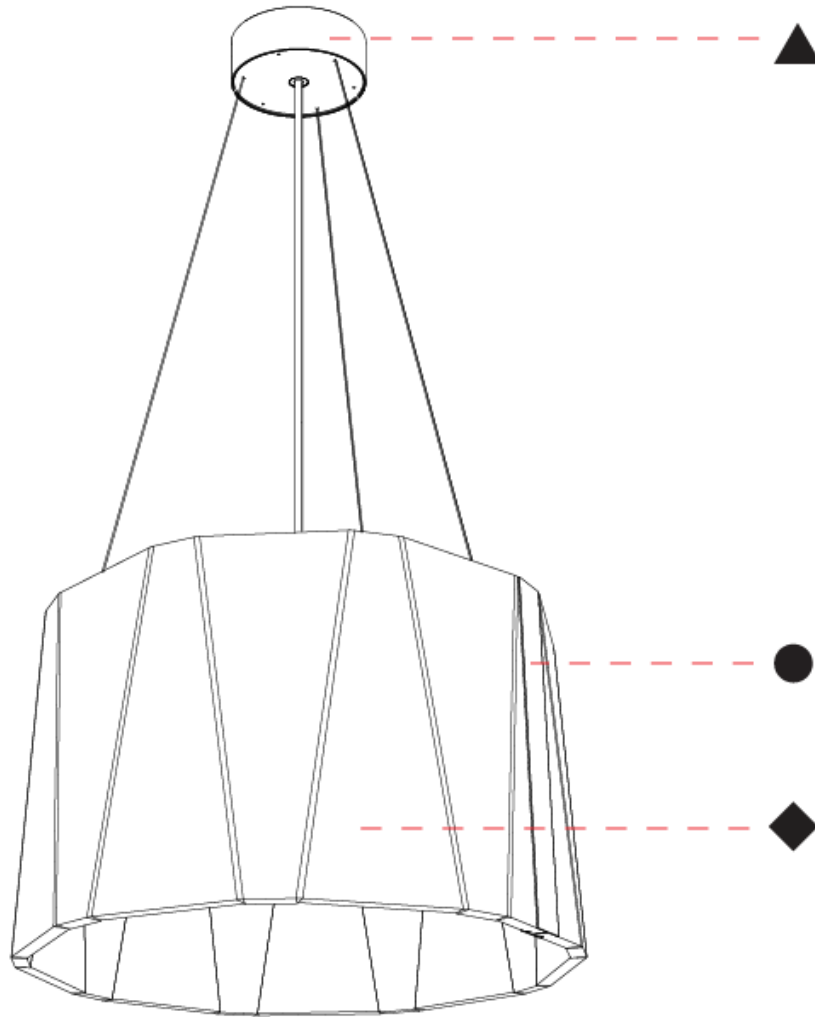

A3001057-

PROJECT	_____
TYPE	_____
SPECIFIER	_____
QUANTITY	_____
DATE	_____

A