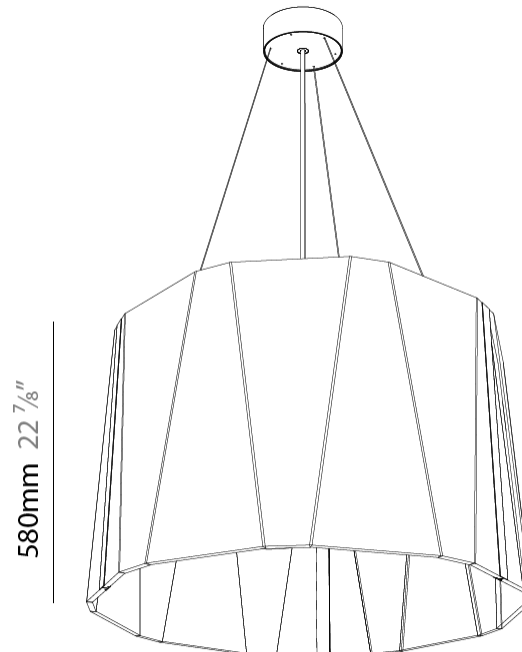

PHYSICAL

Shape: Drum
Diameter (mm): 890
Diameter (in): 35 7/8
Height (mm): 580
Height (in): 22 13/16
Weight (kg): 14.5

Diffuser: [Clear / Microprism / Clear Microprism](#)
Fixture Finish: [SSR / BKV / CWI / CRY / HAB / UFT / ITA / RUA / FTG / MYG / LOD / PUS / FRO / FUP / KIA / POP / BLS / SPG / MEY / GOH / CHC / COM / ABZ / JAG / OBR / MOS / ROR](#)
Holder Finish: [SSR / BKV / CWI / CRY / HAB / LAG / UFT / ITA / RUA / RUR / MIC / FTG / MYG / TWT / LOD / PUS / FRO / FUP / KIA / POP / BLS / SPG / MEY / GOH / GUM / CHC / COM / ABZ / JAG](#)
Acoustic Finish: [SFW / CYW / SEE / SYN / MTS / PMB / TTN / CYB / STO / DPE / BES / SHB / ARE / ANE / VRD / CRF](#)
Fixture Material: Aluminum
Primary Material: Acoustic
Cable Details: [2000mm/78 3/4" or 6000mm/236 1/4" Cable, - Black, Orange, Red, Transparent and White](#)

ELECTRICAL

Lamp Type: LED
Input Wattage (W): 89.5
Total Output Wattage (W): 80.9
Dimming: Tri-Mode (Non-Dimming and Phase Dimming (120Vac only) and 0-10V Dimming)
Driver Included: Yes
Driver Location: Integrated
Driver Type: Constant Current - Universal
Driver Class: Class 2
Input Voltage (V): 120
Upon Request: [MATTER Dimming / DALI Dimming (Remote)](#)

LED

Color Temperature (°K): [2700 / 3000 / 3500 / 4000](#)
Max. Delivered Lumen (lm): Max 11940
CRI: >90 CRI
Lamp Life (hrs): 50000

OPTICAL

RATINGS AND CERTIFICATIONS

Certified By: Certified for North American Standards
IP rating: IP20