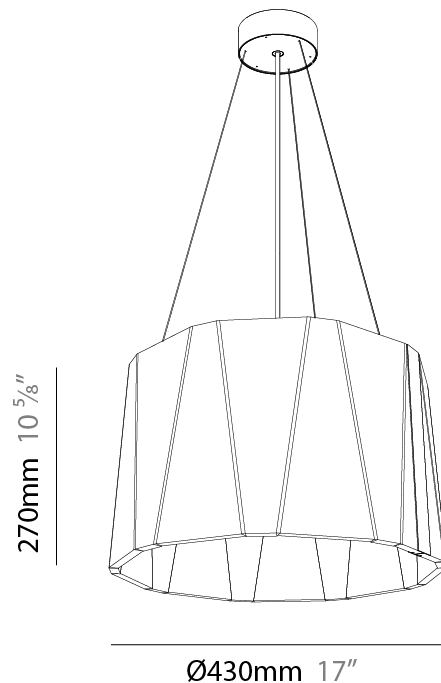

PHYSICAL

Shape: Drum
Diameter (mm): 430
Diameter (in): 16 ¹⁵/₁₆
Height (mm): 270
Height (in): 10 ⁵/₈
Weight (kg): 4.0

Diffuser: [Clear / Microprism / Clear Microprism](#)
Fixture Finish: [SSR / BKV / CWI / CRY / HAB / UFT / ITA / RUA / FTG / MYG / LOD / PUS / FRO / FUP / KIA / POP / BLS / SPG / MEY / GOH / CHC / COM / ABZ / JAG / OBR / MOS / ROR](#)
Holder Finish: [SSR / BKV / CWI / CRY / HAB / LAG / UFT / ITA / RUA / RUR / MIC / FTG / MYG / TWT / LOD / PUS / FRO / FUP / KIA / POP / BLS / SPG / MEY / GOH / GUM / CHC / COM / ABZ / JAG](#)
Acoustic Finish: [SFW / CYW / SEE / SYN / MTS / PMB / TTN / CYB / STO / DPE / BES / SHB / ARE / ANE / VRD / CRF](#)
Fixture Material: Aluminum
Primary Material: Acoustic
Cable Details: [2000mm/78 3/4" or 6000mm/236 1/4" Cable, - Black, Orange, Red, Transparent and White](#)

ELECTRICAL

Lamp Type: LED
Input Wattage (W): 26.4
Total Output Wattage (W): 23.6
Dimming: Tri-Mode (Non-Dimming and Phase Dimming (120Vac only) and 0-10V Dimming)
Driver Included: Yes
Driver Location: Integrated
Driver Type: Constant Current - Universal
Driver Class: Class 2
Input Voltage (V): 120 - 277
Constant Current (MA): 700mA
Upon Request: [MATTER Dimming / DALI Dimming (Remote)](#)

LED

Color Temperature (°K): [2700 / 3000 / 3500 / 4000](#)
Max. Delivered Lumen (lm): Max 3359
CRI: >90 CRI
Lamp Life (hrs): 50000

OPTICAL

RATINGS AND CERTIFICATIONS
Certified By: Certified for North American Standards
IP rating: IP20