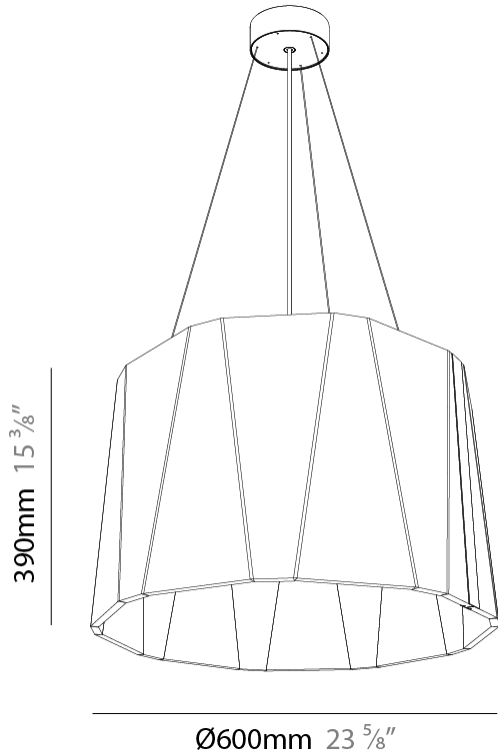

PHYSICAL

Shape: Drum
Diameter (mm): 600
Diameter (in): 23 ⁵/₈
Height (mm): 580
Height (in): 22 ¹³/₁₆
Weight (kg): 7.0

Diffuser: [Clear / Microprism / Clear Microprism](#)
Fixture Finish: [SSR / BKV / CWI / CRY / HAB / UFT / ITA / RUA / FTG / MYG / LOD / PUS / FRO / FUP / KIA / POP / BLS / SPG / MEY / GOH / CHC / COM / ABZ / JAG / OBR / MOS / ROR](#)
Holder Finish: [SSR / BKV / CWI / CRY / HAB / LAG / UFT / ITA / RUA / RUR / MIC / FTG / MYG / TWT / LOD / PUS / FRO / FUP / KIA / POP / BLS / SPG / MEY / GOH / GUM / CHC / COM / ABZ / JAG](#)
Acoustic Finish: [SFW / CYW / SEE / SYN / MTS / PMB / TTN / CYB / STO / DPE / BES / SHB / ARE / ANE / VRD / CRF](#)
Fixture Material: Aluminum
Primary Material: Acoustic
Cable Details: [2000mm/78 3/4" or 6000mm/236 1/4" Cable, - Black, Orange, Red, Transparent and White](#)

ELECTRICAL

Lamp Type: LED
Input Wattage (W): 72.3
Total Output Wattage (W): 65.4
Dimming: Tri-Mode (Non-Dimming and Phase Dimming (120Vac only) and 0-10V Dimming)
Driver Included: Yes
Driver Location: Integrated
Driver Type: Constant Current - Universal
Driver Class: Class 2
Input Voltage (V): 120
Constant Current (MA): 700mA
Upon Request: [MATTER Dimming / DALI Dimming (Remote)](#)

LED

Color Temperature (°K): [2700 / 3000 / 3500 / 4000](#)
Max. Delivered Lumen (lm): Max 9899
CRI: >90 CRI
Lamp Life (hrs): 50000

OPTICAL

RATINGS AND CERTIFICATIONS
Certified By: Certified for North American Standards
IP rating: IP20