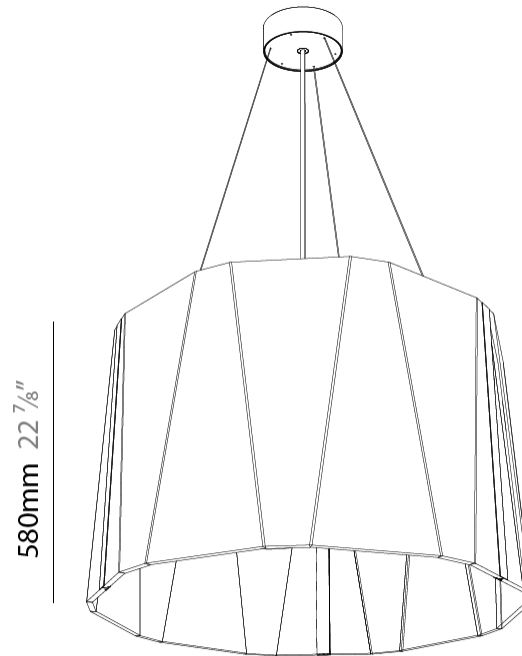

PHYSICAL

Shape: Drum
Diameter (mm): 890
Diameter (in): 35 ⁷/₁₆
Height (mm): 580
Height (in): 22 ¹³/₁₆
Weight (kg): 14.5

Diffuser: [Clear / Microprism / Clear Microprism](#)
Fixture Finish: [SSR / BKV / CWI / CRY / HAB / UFT / ITA / RUA / FTG / MYG / LOD / PUS / FRO / FUP / KIA / POP / BLS / SPG / MEY / GOH / CHC / COM / ABZ / JAG / OBR / MOS / ROR](#)
Holder Finish: [SSR / BKV / CWI / CRY / HAB / LAG / UFT / ITA / RUA / RUR / MIC / FTG / MYG / TWT / LOD / PUS / FRO / FUP / KIA / POP / BLS / SPG / MEY / GOH / GUM / CHC / COM / ABZ / JAG](#)
Acoustic Finish: [SFW / CYW / SEE / SYN / MTS / PMB / TTN / CYB / STO / DPE / BES / SHB / ARE / ANE / VRD / CRF](#)
Fixture Material: Aluminum
Primary Material: Acoustic
Cable Details: [2000mm/78 3/4" or 6000mm/236 1/4" Cable, - Black, Orange, Red, Transparent and White](#)

ELECTRICAL

Lamp Type: LED
Input Wattage (W): 89.5
Total Output Wattage (W): 80.9
Dimming: Tri-Mode (Non-Dimming and Phase Dimming (120Vac only) and 0-10V Dimming)
Driver Included: Yes
Driver Location: Integrated
Driver Type: Constant Current - Universal
Driver Class: Class 2
Input Voltage (V): 120
Constant Current (MA): 1400mA
Upon Request: [MATTER Dimming / DALI Dimming (Remote)](#)

LED

Color Temperature (°K): [2700 / 3000 / 3500 / 4000](#)
Max. Delivered Lumen (lm): Max 11940
CRI: >90 CRI
Lamp Life (hrs): 50000

OPTICAL

RATINGS AND CERTIFICATIONS
Certified By: Certified for North American Standards
IP rating: IP20