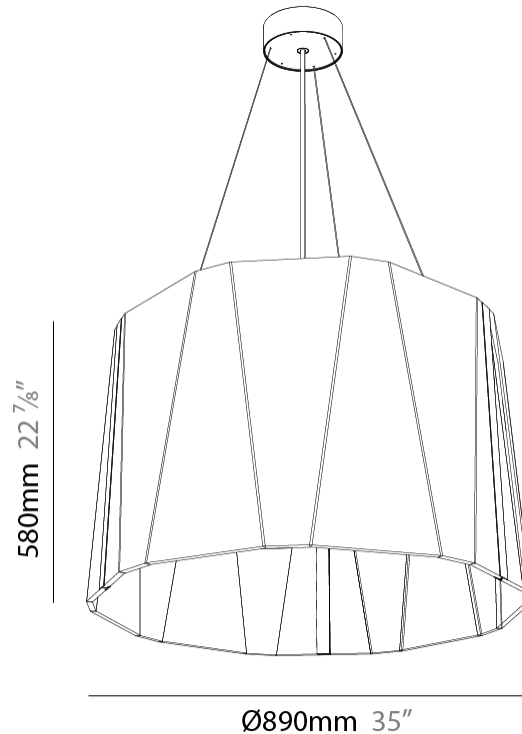

PHYSICAL

Shape: Drum
Diameter (mm): 890
Diameter (in): 35 ¹/₁₆
Height (mm): 580
Height (in): 22 ¹³/₁₆
Weight (kg): 14.5

Diffuser: [Clear / Microprism / Clear Microprism](#)
Fixture Finish: [SSR / BKV / CWI / CRY / HAB / UFT / ITA / RUA / FTG / MYG / LOD / PUS / FRO / FUP / KIA / POP / BLS / SPG / MEY / GOH / CHC / COM / ABZ / JAG / OBR / MOS / ROR](#)
Holder Finish: [SSR / BKV / CWI / CRY / HAB / LAG / UFT / ITA / RUA / RUR / MIC / FTG / MYG / TWT / LOD / PUS / FRO / FUP / KIA / POP / BLS / SPG / MEY / GOH / GUM / CHC / COM / ABZ / JAG](#)
Acoustic Finish: [SFW / CYW / SEE / SYN / MTS / PMB / TTN / CYB / STO / DPE / BES / SHB / ARE / ANE / VRD / CRF](#)
Fixture Material: Aluminum
Primary Material: Acoustic
Cable Details: 2000mm/78 3/4" or 6000mm/236 1/4" Cable, - Black, Orange, Red, Transparent and White

ELECTRICAL

Lamp Type: LED
Input Wattage (W): 125.3
Total Output Wattage (W): 113.6
Dimming: Tri-Mode (Non-Dimming and Phase Dimming (120Vac only) and 0-10V Dimming)
Driver Included: Yes
Driver Location: Integrated
Driver Type: Constant Current - Universal
Driver Class: Class 2
Input Voltage (V): 120
Constant Current (MA): 700mA & 1400mA
Upon Request: MATTER Dimming / DALI Dimming (Remote)

LED

Color Temperature (°K): [2700 / 3000 / 3500 / 4000](#)
Max. Delivered Lumen (lm): Max 17297
CRI: >90 CRI
Lamp Life (hrs): 50000

OPTICAL

RATINGS AND CERTIFICATIONS
Certified By: Certified for North American Standards
IP rating: IP20