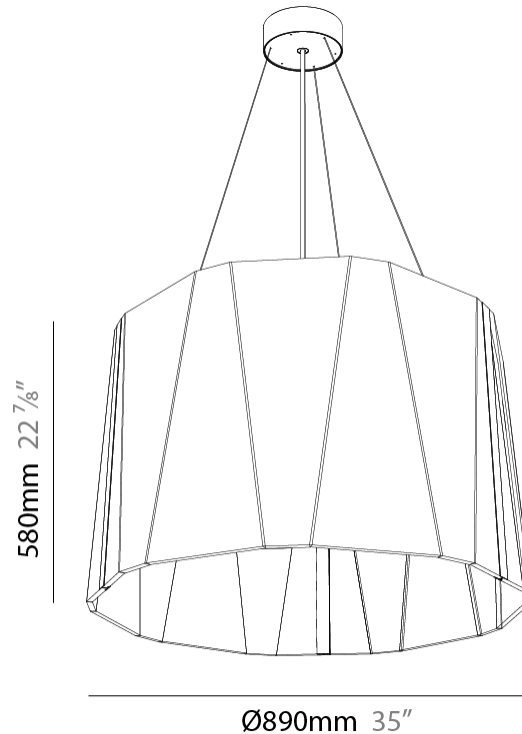

PHYSICAL

Shape: Drum
Diameter (mm): 890
Diameter (in): 35 1/8
Height (mm): 580
Height (in): 22 7/8
Weight (kg): 14.5

Diffuser: [Clear / Microprism / Clear Microprism](#)
Fixture Finish: [SSR / BKV / CWI / CRY / HAB / UFT / ITA / RUA / FTG / MYG / LOD / PUS / FRO / FUP / KIA / POP / BLS / SPG / MEY / GOH / CHC / COM / ABZ / JAG / OBR / MOS / ROR](#)
Holder Finish: [SSR / BKV / CWI / CRY / HAB / LAG / UFT / ITA / RUA / RUR / MIC / FTG / MYG / TWT / LOD / PUS / FRO / FUP / KIA / POP / BLS / SPG / MEY / GOH / GUM / CHC / COM / ABZ / JAG](#)
Acoustic Finish: [SFW / CYW / SEE / SYN / MTS / PMB / TTN / CYB / STO / DPE / BES / SHB / ARE / ANE / VRD / CRF](#)
Fixture Material: Aluminum
Primary Material: Acoustic
Cable Details: 2000mm/78 3/4" or 6000mm/236 1/4" Cable, - Black, Orange, Red, Transparent and White

ELECTRICAL

Lamp Type: LED
Input Wattage (W): 125.3
Total Output Wattage (W): 113.6
Dimming: Tri-Mode (Non-Dimming and Phase Dimming (120Vac only) and 0-10V Dimming)
Driver Included: Yes
Driver Location: Integrated
Driver Type: Constant Current - Universal
Driver Class: Class 2
Input Voltage (V): 120
Constant Current (MA): 700mA & 1400mA
Upon Request: MATTER Dimming / DALI Dimming (Remote)

LED

Color Temperature (°K): [2700 / 3000 / 3500 / 4000](#)
Max. Delivered Lumen (lm): Max 17297
CRI: >90 CRI
Lamp Life (hrs): 50000

OPTICAL

RATINGS AND CERTIFICATIONS
Certified By: Certified for North American Standards
IP rating: IP20