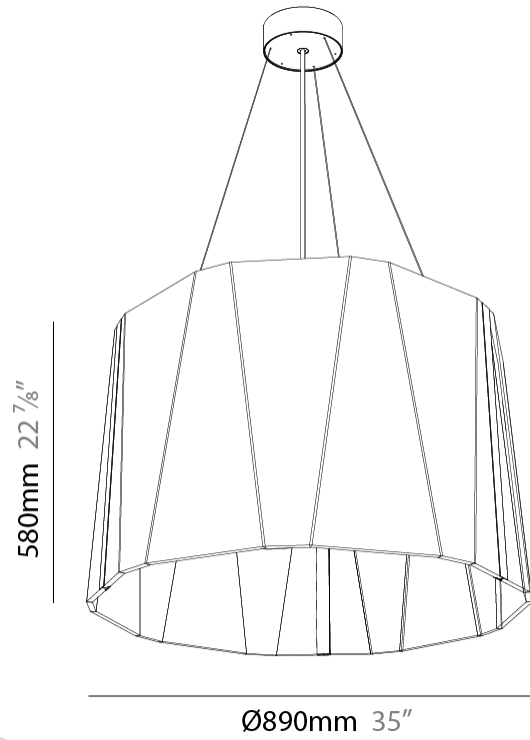

PHYSICAL

Shape: Drum
Diameter (mm): 890
Diameter (in): 35 7/16
Height (mm): 580
Height (in): 22 7/16
Weight (kg): 14.5

Diffuser: [Clear / Microprism / Clear Microprism](#)
Fixture Finish: [SSR / BKV / CWI / CRY / HAB / UFT / ITA / RUA / FTG / MYG / LOD / PUS / FRO / FUP / KIA / POP / BLS / SPG / MEY / GOH / CHC / COM / ABZ / JAG / OBR / MOS / ROR](#)
Holder Finish: [SSR / BKV / CWI / CRY / HAB / LAG / UFT / ITA / RUA / RUR / MIC / FTG / MYG / TWT / LOD / PUS / FRO / FUP / KIA / POP / BLS / SPG / MEY / GOH / GUM / CHC / COM / ABZ / JAG](#)
Acoustic Finish: [SFW / CYW / SEE / SYN / MTS / PMB / TTN / CYB / STO / DPE / BES / SHB / ARE / ANE / VRD / CRF](#)
Fixture Material: Aluminum
Primary Material: Acoustic
Cable Details: [2000mm/78 3/4" or 6000mm/236 1/4" Cable, - Black, Orange, Red, Transparent and White](#)

ELECTRICAL

Lamp Type: LED
Input Wattage (W): 89.5
Total Output Wattage (W): 80.9
Dimming: Tri-Mode (Non-Dimming and Phase Dimming (120Vac only) and 0-10V Dimming)
Driver Included: Yes
Driver Location: Integrated
Driver Type: Constant Current - Universal
Driver Class: Class 2
Input Voltage (V): 120
Constant Current (MA): 1400mA
Upon Request: [MATTER Dimming / DALI Dimming (Remote)](#)

LED

Color Temperature (°K): [2700 / 3000 / 3500 / 4000](#)
Max. Delivered Lumen (lm): Max 11940
CRI: >90 CRI
Lamp Life (hrs): 50000

OPTICAL

RATINGS AND CERTIFICATIONS
Certified By: Certified for North American Standards
IP rating: IP20