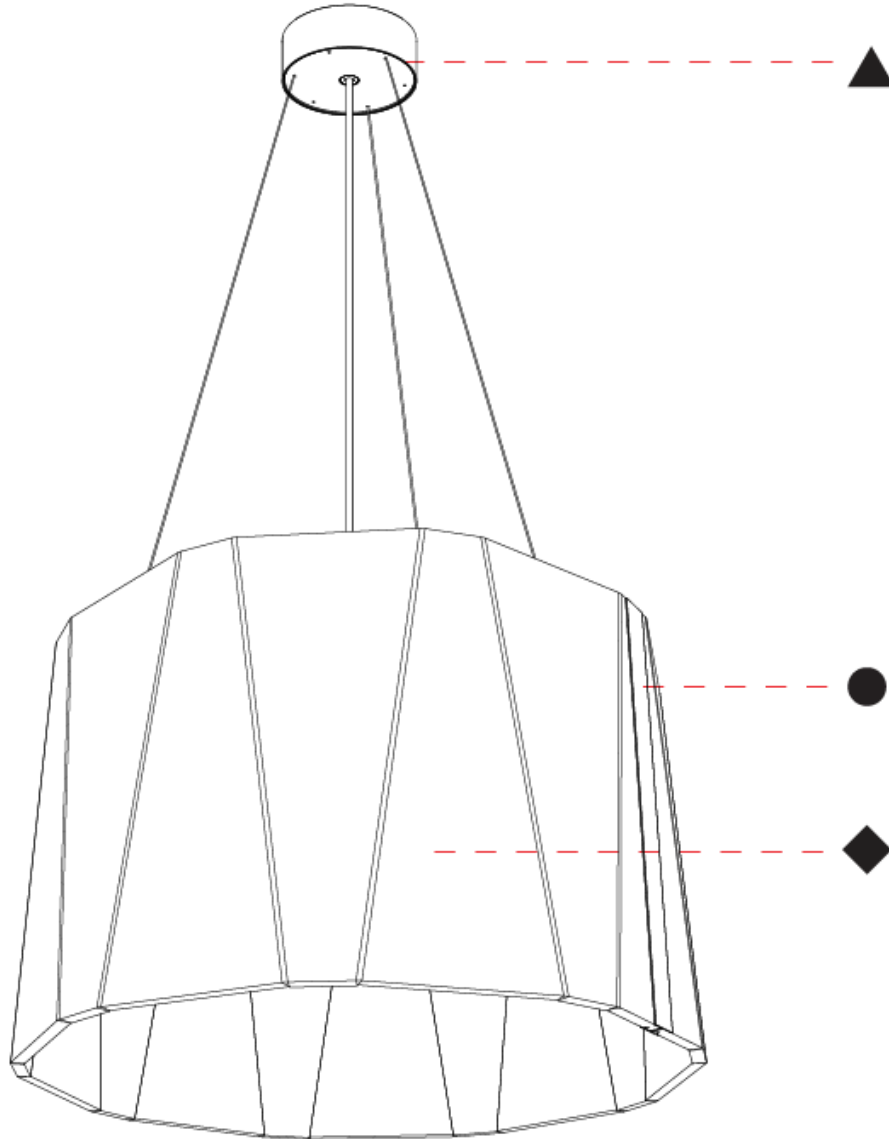

A3001060-

PROJECT	_____
TYPE	_____
SPECIFIER	_____
QUANTITY	_____
DATE	_____

A