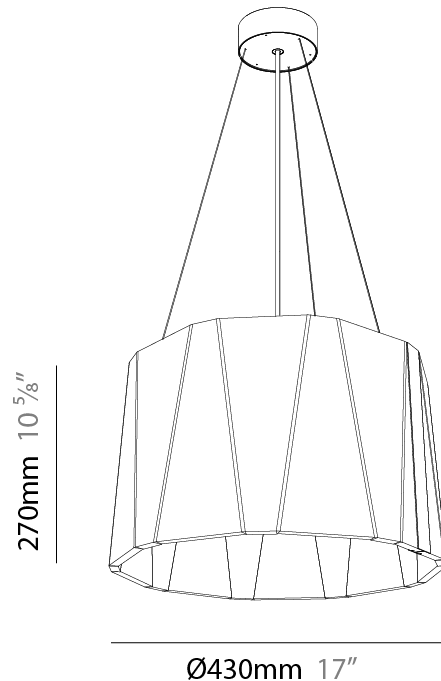

PHYSICAL

Shape: Drum
Diameter (mm): 430
Diameter (in): 16 ¹⁵/₁₆
Height (mm): 270
Height (in): 10 ⁵/₈
Weight (kg): 4.0

Diffuser: [Clear / Microprism / Clear Microprism](#)

Fixture Finish: [SSR / BKV / CWI / CRY / HAB / UFT / ITA / RUA / FTG / MYG / LOD / PUS / FRO / FUP / KIA / POP / BLS / SPG / MEY / GOH / CHC / COM / ABZ / JAG / OBR / MOS / ROR](#)

Holder Finish: [SSR / BKV / CWI / CRY / HAB / LAG / UFT / ITA / RUA / RUR / MIC / FTG / MYG / TWT / LOD / PUS / FRO / FUP / KIA / POP / BLS / SPG / MEY / GOH / GUM / CHC / COM / ABZ / JAG](#)

Acoustic Finish: [SFW / CYW / SEE / SYN / MTS / PMB / TTN / CYB / STO / DPE / BES / SHB / ARE / ANE / VRD / CRF](#)

Fixture Material: Aluminum
Primary Material: Acoustic

Cable Details: [2000mm/78 3/4" or 6000mm/236 1/4" Cable, - Black, Orange, Red, Transparent and White](#)

ELECTRICAL

Lamp Type: LED
Input Wattage (W): 26.4
Total Output Wattage (W): 23.6
Dimming: Tri-Mode (Non-Dimming and Phase Dimming (120Vac only) and 0-10V Dimming)
Driver Included: Yes
Driver Location: Integrated
Driver Type: Constant Current - Universal
Driver Class: Class 2
Input Voltage (V): 120 - 277
Constant Current (MA): 700mA
Upon Request: [MATTER Dimming / DALI Dimming (Remote)](#)

LED

Color Temperature (°K): [2700 / 3000 / 3500 / 4000](#)
Max. Delivered Lumen (lm): Max 3359
CRI: >90 CRI
Lamp Life (hrs): 50000

OPTICAL

RATINGS AND CERTIFICATIONS
Certified By: Certified for North American Standards
IP rating: IP20