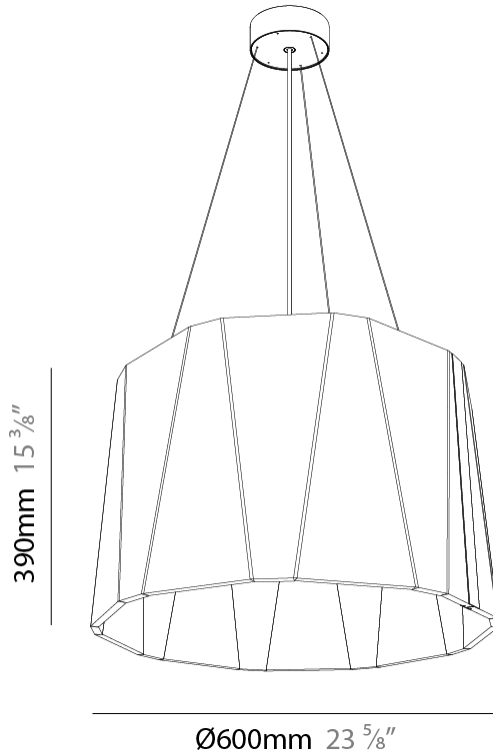

PHYSICAL

Shape: Drum
Diameter (mm): 600
Diameter (in): 23 5/8
Height (mm): 580
Height (in): 22 13/16
Weight (kg): 7.0

Diffuser: [Clear / Microprism / Clear Microprism](#)
Fixture Finish: [SSR / BKV / CWI / CRY / HAB / UFT / ITA / RUA / FTG / MYG / LOD / PUS / FRO / FUP / KIA / POP / BLS / SPG / MEY / GOH / CHC / COM / ABZ / JAG / OBR / MOS / ROR](#)
Holder Finish: [SSR / BKV / CWI / CRY / HAB / LAG / UFT / ITA / RUA / RUR / MIC / FTG / MYG / TWT / LOD / PUS / FRO / FUP / KIA / POP / BLS / SPG / MEY / GOH / GUM / CHC / COM / ABZ / JAG](#)
Acoustic Finish: [SFW / CYW / SEE / SYN / MTS / PMB / TTN / CYB / STO / DPE / BES / SHB / ARE / ANE / VRD / CRF](#)
Fixture Material: Aluminum
Primary Material: Acoustic
Cable Details: [2000mm/78 3/4" or 6000mm/236 1/4" Cable, - Black, Orange, Red, Transparent and White](#)

ELECTRICAL

Lamp Type: LED
Input Wattage (W): 72.3
Total Output Wattage (W): 65.4
Dimming: Tri-Mode (Non-Dimming and Phase Dimming (120Vac only) and 0-10V Dimming)
Driver Included: Yes
Driver Location: Integrated
Driver Type: Constant Current - Universal
Driver Class: Class 2
Input Voltage (V): 120
Constant Current (MA): 700mA
Upon Request: [MATTER Dimming / DALI Dimming (Remote)](#)

LED

Color Temperature (°K): [2700 / 3000 / 3500 / 4000](#)
Max. Delivered Lumen (lm): Max 9899
CRI: >90 CRI
Lamp Life (hrs): 50000

OPTICAL

RATINGS AND CERTIFICATIONS
Certified By: Certified for North American Standards
IP rating: IP20