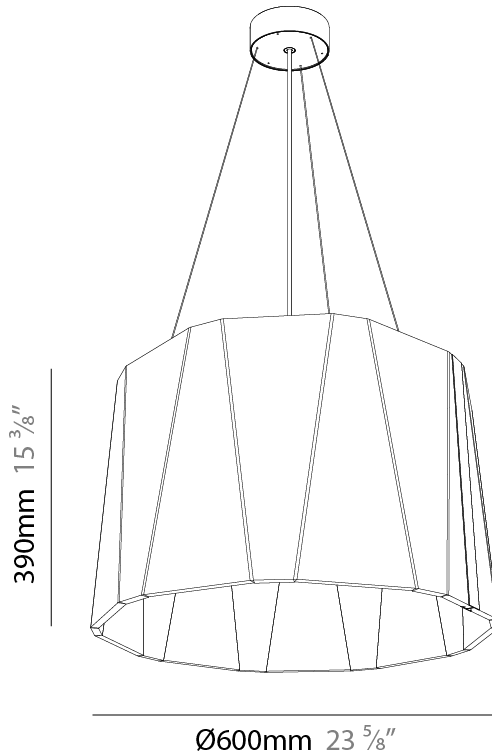

PHYSICAL

Shape: Drum
Diameter (mm): 600
Diameter (in): 23 5/8
Height (mm): 270
Height (in): 10 5/8
Weight (kg): 7.0

Diffuser: [Clear / Microprism / Clear Microprism](#)
Fixture Finish: [SSR / BKV / CWI / CRY / HAB / UFT / ITA / RUA / FTG / MYG / LOD / PUS / FRO / FUP / KIA / POP / BLS / SPG / MEY / GOH / CHC / COM / ABZ / JAG / OBR / MOS / ROR](#)
Holder Finish: [SSR / BKV / CWI / CRY / HAB / LAG / UFT / ITA / RUA / RUR / MIC / FTG / MYG / TWT / LOD / PUS / FRO / FUP / KIA / POP / BLS / SPG / MEY / GOH / GUM / CHC / COM / ABZ / JAG](#)
Acoustic Finish: [SFW / CYW / SEE / SYN / MTS / PMB / TTN / CYB / STO / DPE / BES / SHB / ARE / ANE / VRD / CRF](#)
Fixture Material: Aluminum
Primary Material: Acoustic
Cable Details: [2000mm/78 3/4" or 6000mm/236 1/4" Cable, - Black, Orange, Red, Transparent and White](#)

ELECTRICAL

Lamp Type: LED
Input Wattage (W): 53.1
Total Output Wattage (W): 48.2
Dimming: Tri-Mode (Non-Dimming and Phase Dimming (120Vac only) and 0-10V Dimming)
Driver Included: Yes
Driver Location: Integrated
Driver Type: Constant Current - Universal
Driver Class: Class 2
Input Voltage (V): 120 - 277
Upon Request: [MATTER Dimming / DALI Dimming (Remote)](#)

LED

Color Temperature (°K): [2700 / 3000 / 3500 / 4000](#)
Max. Delivered Lumen (lm): Max 6952
CRI: >90 CRI
Lamp Life (hrs): 50000

OPTICAL

RATINGS AND CERTIFICATIONS

Certified By: Certified for North American Standards
IP rating: IP20