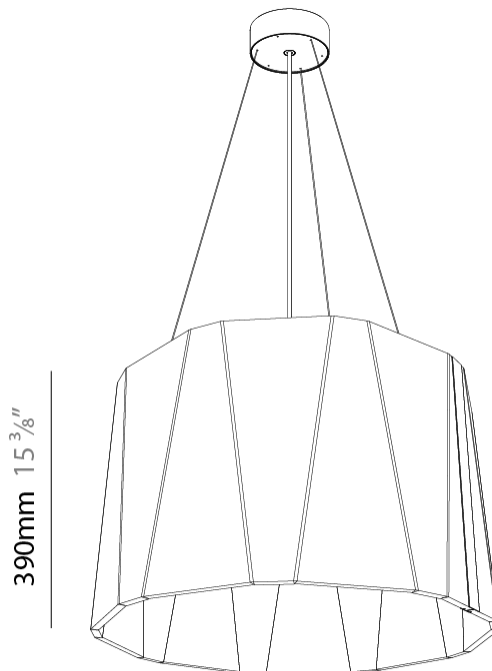

PHYSICAL

Shape: Drum
Diameter (mm): 600
Diameter (in): 23 ⁵/₈
Height (mm): 580
Height (in): 22 ¹³/₁₆
Weight (kg): 7.0

Diffuser: [Clear / Microprism / Clear Microprism](#)
Fixture Finish: [SSR / BKV / CWI / CRY / HAB / UFT / ITA / RUA / FTG / MYG / LOD / PUS / FRO / FUP / KIA / POP / BLS / SPG / MEY / GOH / CHC / COM / ABZ / JAG / OBR / MOS / ROR](#)
Holder Finish: [SSR / BKV / CWI / CRY / HAB / LAG / UFT / ITA / RUA / RUR / MIC / FTG / MYG / TWT / LOD / PUS / FRO / FUP / KIA / POP / BLS / SPG / MEY / GOH / GUM / CHC / COM / ABZ / JAG](#)
Acoustic Finish: [SFW / CYW / SEE / SYN / MTS / PMB / TTN / CYB / STO / DPE / BES / SHB / ARE / ANE / VRD / CRF](#)
Fixture Material: Aluminum
Primary Material: Acoustic
Cable Details: [2000mm/78 3/4" or 6000mm/236 1/4" Cable, - Black, Orange, Red, Transparent and White](#)

ELECTRICAL

Lamp Type: LED
Input Wattage (W): 72.3
Total Output Wattage (W): 65.4
Dimming: Tri-Mode (Non-Dimming and Phase Dimming (120Vac only) and 0-10V Dimming)
Driver Included: Yes
Driver Location: Integrated
Driver Type: Constant Current - Universal
Driver Class: Class 2
Input Voltage (V): 120
Upon Request: [MATTER Dimming / DALI Dimming (Remote)](#)

LED

Color Temperature (°K): [2700 / 3000 / 3500 / 4000](#)
Max. Delivered Lumen (lm): Max 9899
CRI: >90 CRI
Lamp Life (hrs): 50000

OPTICAL

RATINGS AND CERTIFICATIONS

Certified By: Certified for North American Standards
IP rating: IP20