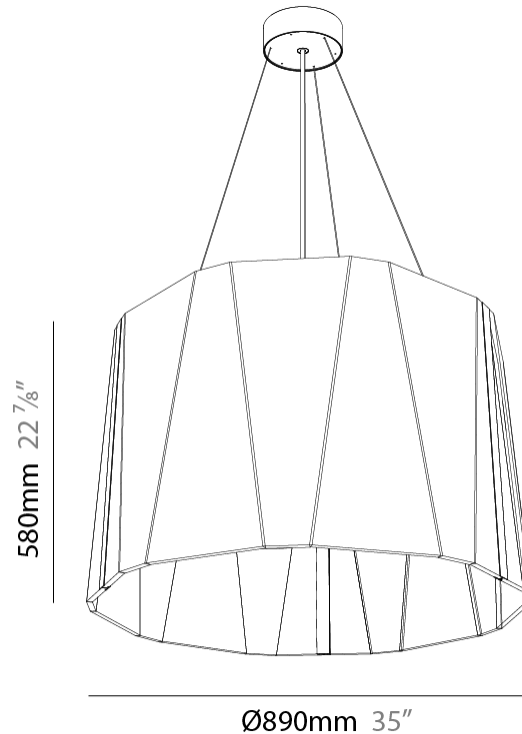

PHYSICAL

Shape: Drum
Diameter (mm): 890
Diameter (in): 35 1/8
Height (mm): 580
Height (in): 22 7/8
Weight (kg): 14.5

Diffuser: [Clear / Microprism / Clear Microprism](#)
Fixture Finish: [SSR / BKV / CWI / CRY / HAB / UFT / ITA / RUA / FTG / MYG / LOD / PUS / FRO / FUP / KIA / POP / BLS / SPG / MEY / GOH / CHC / COM / ABZ / JAG / OBR / MOS / ROR](#)
Holder Finish: [SSR / BKV / CWI / CRY / HAB / LAG / UFT / ITA / RUA / RUR / MIC / FTG / MYG / TWT / LOD / PUS / FRO / FUP / KIA / POP / BLS / SPG / MEY / GOH / GUM / CHC / COM / ABZ / JAG](#)
Acoustic Finish: [SFW / CYW / SEE / SYN / MTS / PMB / TTN / CYB / STO / DPE / BES / SHB / ARE / ANE / VRD / CRF](#)
Fixture Material: Aluminum
Primary Material: Acoustic
Cable Details: [2000mm/78 3/4" or 6000mm/236 1/4" Cable, - Black, Orange, Red, Transparent and White](#)

ELECTRICAL

Lamp Type: LED
Input Wattage (W): 125.3
Total Output Wattage (W): 113.6
Dimming: Tri-Mode (Non-Dimming and Phase Dimming (120Vac only) and 0-10V Dimming)
Driver Included: Yes
Driver Location: Integrated
Driver Type: Constant Current - Universal
Driver Class: Class 2
Input Voltage (V): 120
Upon Request: [MATTER Dimming / DALI Dimming (Remote)](#)

LED

Color Temperature (°K): [2700 / 3000 / 3500 / 4000](#)
Max. Delivered Lumen (lm): Max 17297
CRI: >90 CRI
Lamp Life (hrs): 50000

OPTICAL

RATINGS AND CERTIFICATIONS

Certified By: Certified for North American Standards
IP rating: IP20