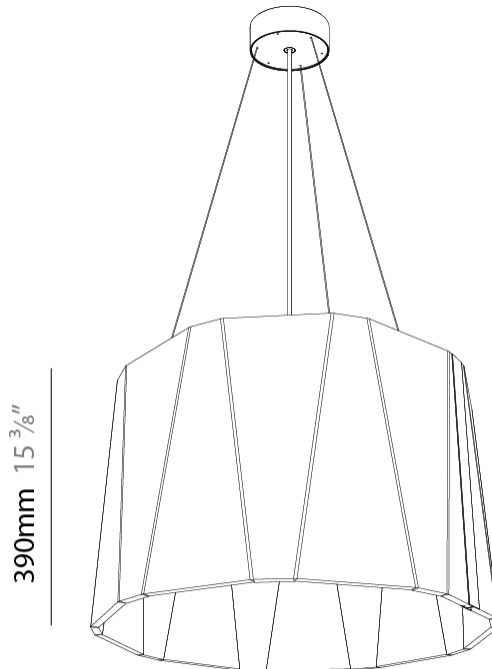

PHYSICAL

Shape: Drum
Diameter (mm): 600
Diameter (in): 23 5/8
Height (mm): 270
Height (in): 10 5/8
Weight (kg): 7.0

Diffuser: [Clear / Microprism / Clear Microprism](#)

Fixture Finish: [SSR / BKV / CWI / CRY / HAB / UFT / ITA / RUA / FTG / MYG / LOD / PUS / FRO / FUP / KIA / POP / BLS / SPG / MEY / GOH / CHC / COM / ABZ / JAG / OBR / MOS / ROR](#)

Holder Finish: [SSR / BKV / CWI / CRY / HAB / LAG / UFT / ITA / RUA / RUR / MIC / FTG / MYG / TWT / LOD / PUS / FRO / FUP / KIA / POP / BLS / SPG / MEY / GOH / GUM / CHC / COM / ABZ / JAG](#)

Acoustic Finish: [SFW / CYW / SEE / SYN / MTS / PMB / TTN / CYB / STO / DPE / BES / SHB / ARE / ANE / VRD / CRF](#)

Fixture Material: Aluminum
Primary Material: Acoustic

Cable Details: [2000mm/78 3/4" or 6000mm/236 1/4" Cable, - Black, Orange, Red, Transparent and White](#)

ELECTRICAL

Lamp Type: LED
Input Wattage (W): 53.1
Total Output Wattage (W): 48.2
Dimming: Tri-Mode (Non-Dimming and Phase Dimming (120Vac only) and 0-10V Dimming)
Driver Included: Yes
Driver Location: Integrated
Driver Type: Constant Current - Universal
Driver Class: Class 2
Input Voltage (V): 120 - 277
Upon Request: [MATTER Dimming / DALI Dimming (Remote)](#)

LED

Color Temperature (°K): [2700 / 3000 / 3500 / 4000](#)
Max. Delivered Lumen (lm): Max 6952
CRI: >90 CRI
Lamp Life (hrs): 50000

OPTICAL

RATINGS AND CERTIFICATIONS

Certified By: Certified for North American Standards
IP rating: IP20