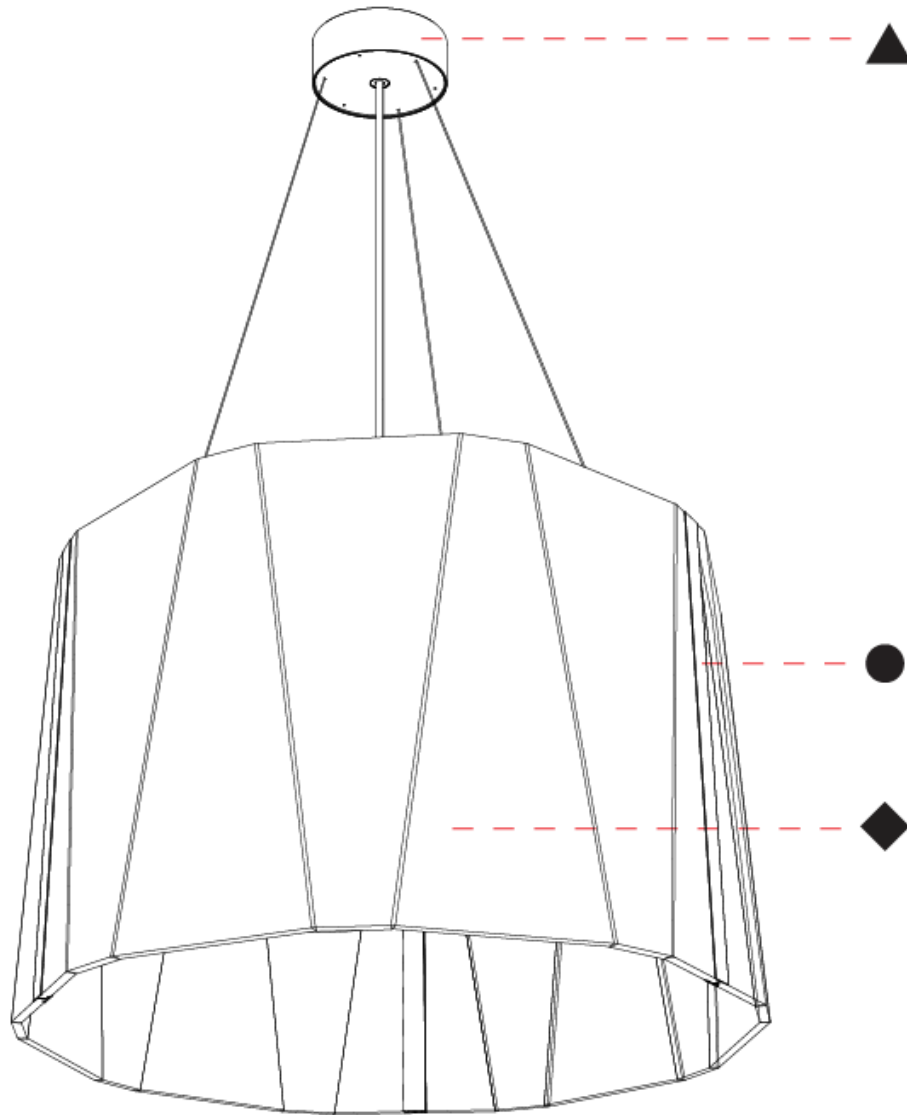

A3001062-

PROJECT	_____
TYPE	_____
SPECIFIER	_____
QUANTITY	_____
DATE	_____

A