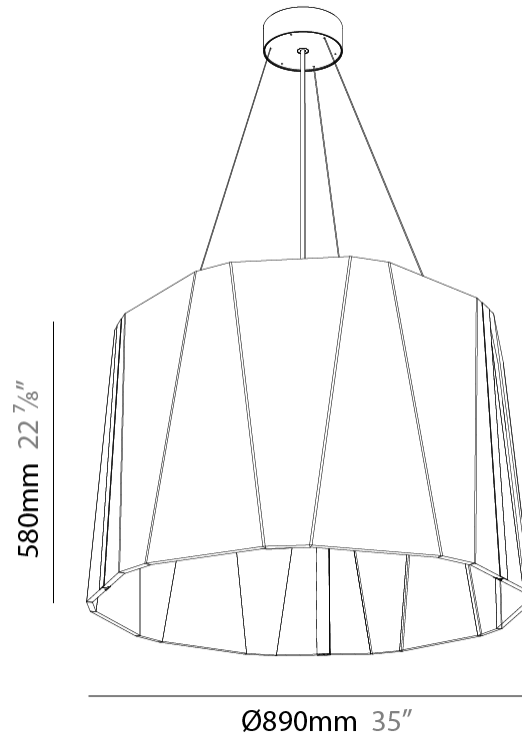

PHYSICAL

Shape: Drum
Diameter (mm): 890
Diameter (in): 35 7/16
Height (mm): 580
Height (in): 22 13/16
Weight (kg): 14.5

Diffuser: [Clear / Microprism / Clear Microprism](#)
Fixture Finish: [SSR / BKV / CWI / CRY / HAB / UFT / ITA / RUA / FTG / MYG / LOD / PUS / FRO / FUP / KIA / POP / BLS / SPG / MEY / GOH / CHC / COM / ABZ / JAG / OBR / MOS / ROR](#)
Holder Finish: [SSR / BKV / CWI / CRY / HAB / LAG / UFT / ITA / RUA / RUR / MIC / FTG / MYG / TWT / LOD / PUS / FRO / FUP / KIA / POP / BLS / SPG / MEY / GOH / GUM / CHC / COM / ABZ / JAG](#)
Acoustic Finish: [SFW / CYW / SEE / SYN / MTS / PMB / TTN / CYB / STO / DPE / BES / SHB / ARE / ANE / VRD / CRF](#)
Fixture Material: Aluminum
Primary Material: Acoustic
Cable Details: [2000mm/78 3/4" or 6000mm/236 1/4" Cable, - Black, Orange, Red, Transparent and White](#)

ELECTRICAL

Lamp Type: LED
Input Wattage (W): 89.5
Total Output Wattage (W): 80.9
Dimming: Tri-Mode (Non-Dimming and Phase Dimming (120Vac only) and 0-10V Dimming)
Driver Included: Yes
Driver Location: Integrated
Driver Type: Constant Current - Universal
Driver Class: Class 2
Input Voltage (V): 120
Upon Request: [MATTER Dimming / DALI Dimming (Remote)](#)

LED

Color Temperature (°K): [2700 / 3000 / 3500 / 4000](#)
Max. Delivered Lumen (lm): Max 11940
CRI: >90 CRI
Lamp Life (hrs): 50000

OPTICAL

RATINGS AND CERTIFICATIONS

Certified By: Certified for North American Standards
IP rating: IP20