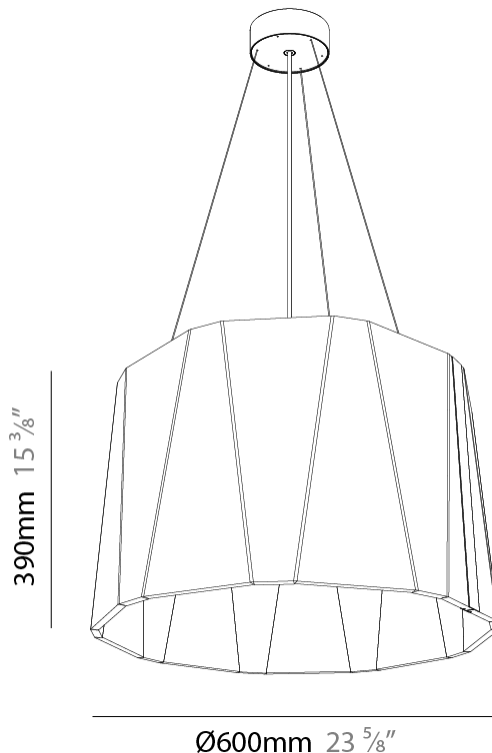

PHYSICAL

Shape: Drum
Diameter (mm): 600
Diameter (in): 23 ⁵/₈
Height (mm): 580
Height (in): 22 ¹³/₁₆
Weight (kg): 7.0

Diffuser: [Clear / Microprism / Clear Microprism](#)
Fixture Finish: [SSR / BKV / CWI / CRY / HAB / UFT / ITA / RUA / FTG / MYG / LOD / PUS / FRO / FUP / KIA / POP / BLS / SPG / MEY / GOH / CHC / COM / ABZ / JAG / OBR / MOS / ROR](#)
Holder Finish: [SSR / BKV / CWI / CRY / HAB / LAG / UFT / ITA / RUA / RUR / MIC / FTG / MYG / TWT / LOD / PUS / FRO / FUP / KIA / POP / BLS / SPG / MEY / GOH / GUM / CHC / COM / ABZ / JAG](#)
Acoustic Finish: [SFW / CYW / SEE / SYN / MTS / PMB / TTN / CYB / STO / DPE / BES / SHB / ARE / ANE / VRD / CRF](#)
Fixture Material: Aluminum
Primary Material: Acoustic
Cable Details: [2000mm/78 3/4" or 6000mm/236 1/4" Cable, - Black, Orange, Red, Transparent and White](#)

ELECTRICAL

Lamp Type: LED
Input Wattage (W): 72.3
Total Output Wattage (W): 65.4
Dimming: Tri-Mode (Non-Dimming and Phase Dimming (120Vac only) and 0-10V Dimming)
Driver Included: Yes
Driver Location: Integrated
Driver Type: Constant Current - Universal
Driver Class: Class 2
Input Voltage (V): 120
Upon Request: [MATTER Dimming / DALI Dimming (Remote)](#)

LED

Color Temperature (°K): [2700 / 3000 / 3500 / 4000](#)
Max. Delivered Lumen (lm): Max 9899
CRI: >90 CRI
Lamp Life (hrs): 50000

OPTICAL

RATINGS AND CERTIFICATIONS

Certified By: Certified for North American Standards
IP rating: IP20