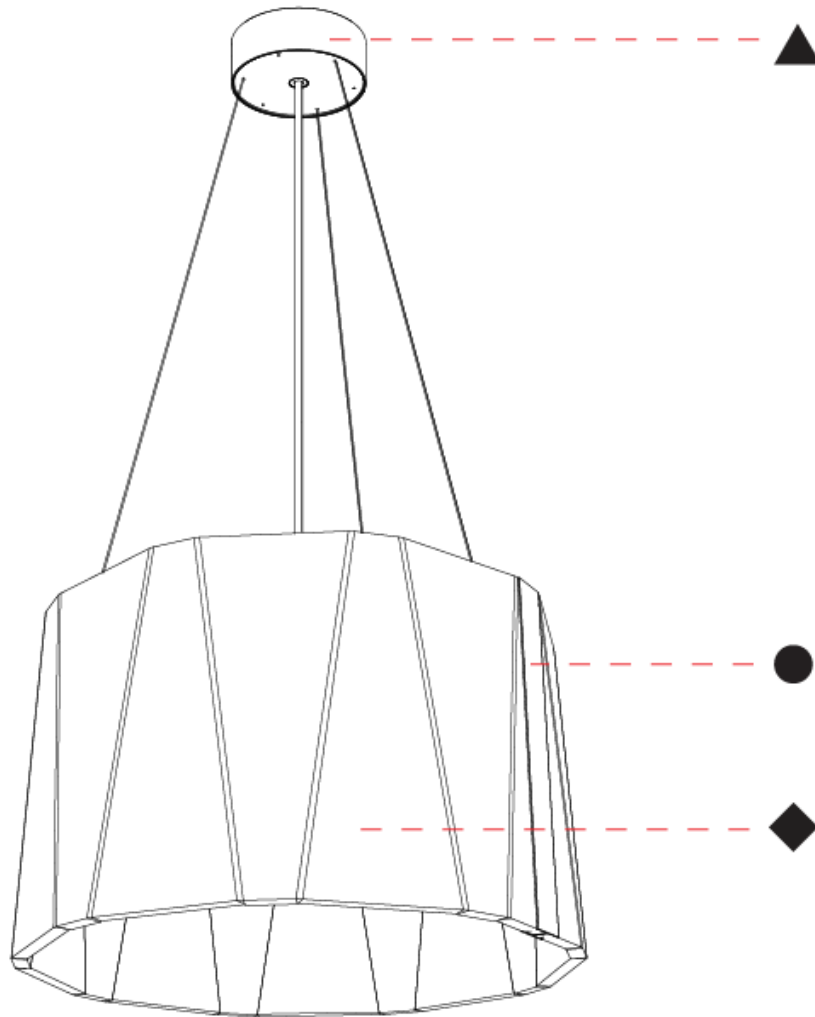

A3001058-

PROJECT	_____
TYPE	_____
SPECIFIER	_____
QUANTITY	_____
DATE	_____

A