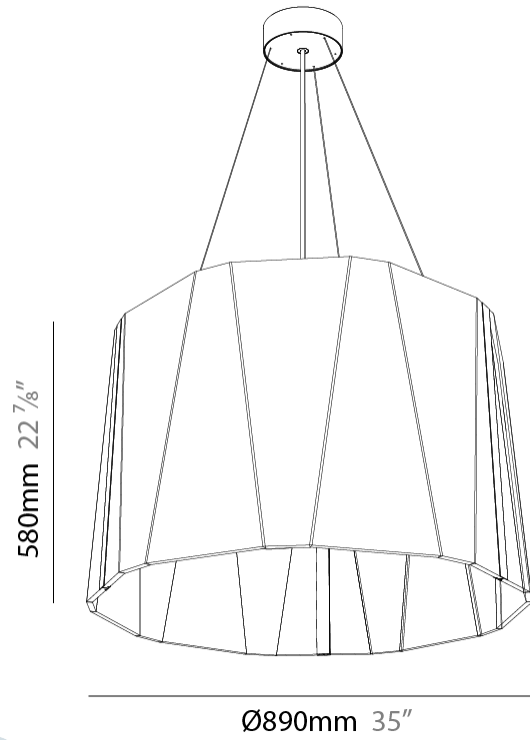

PHYSICAL

Shape: Drum
Diameter (mm): 890
Diameter (in): 35 ⁷/₁₆
Height (mm): 580
Height (in): 22 ¹³/₁₆
Weight (kg): 14.5

Diffuser: [Clear / Microprism / Clear Microprism](#)
Fixture Finish: [SSR / BKV / CWI / CRY / HAB / UFT / ITA / RUA / FTG / MYG / LOD / PUS / FRO / FUP / KIA / POP / BLS / SPG / MEY / GOH / CHC / COM / ABZ / JAG / OBR / MOS / ROR](#)
Holder Finish: [SSR / BKV / CWI / CRY / HAB / LAG / UFT / ITA / RUA / RUR / MIC / FTG / MYG / TWT / LOD / PUS / FRO / FUP / KIA / POP / BLS / SPG / MEY / GOH / GUM / CHC / COM / ABZ / JAG](#)
Acoustic Finish: [SFW / CYW / SEE / SYN / MTS / PMB / TTN / CYB / STO / DPE / BES / SHB / ARE / ANE / VRD / CRF](#)
Fixture Material: Aluminum
Primary Material: Acoustic
Cable Details: [2000mm/78 3/4" or 6000mm/236 1/4" Cable, - Black, Orange, Red, Transparent and White](#)

ELECTRICAL

Lamp Type: LED
Input Wattage (W): 89.5
Total Output Wattage (W): 80.9
Dimming: Tri-Mode (Non-Dimming and Phase Dimming (120Vac only) and 0-10V Dimming)
Driver Included: Yes
Driver Location: Integrated
Driver Type: Constant Current - Universal
Driver Class: Class 2
Input Voltage (V): 120
Upon Request: [MATTER Dimming / DALI Dimming (Remote)](#)

LED

Color Temperature (°K): [2700 / 3000 / 3500 / 4000](#)
Max. Delivered Lumen (lm): Max 11940
CRI: >90 CRI
Lamp Life (hrs): 50000

OPTICAL

RATINGS AND CERTIFICATIONS
Certified By: Certified for North American Standards
IP rating: IP20