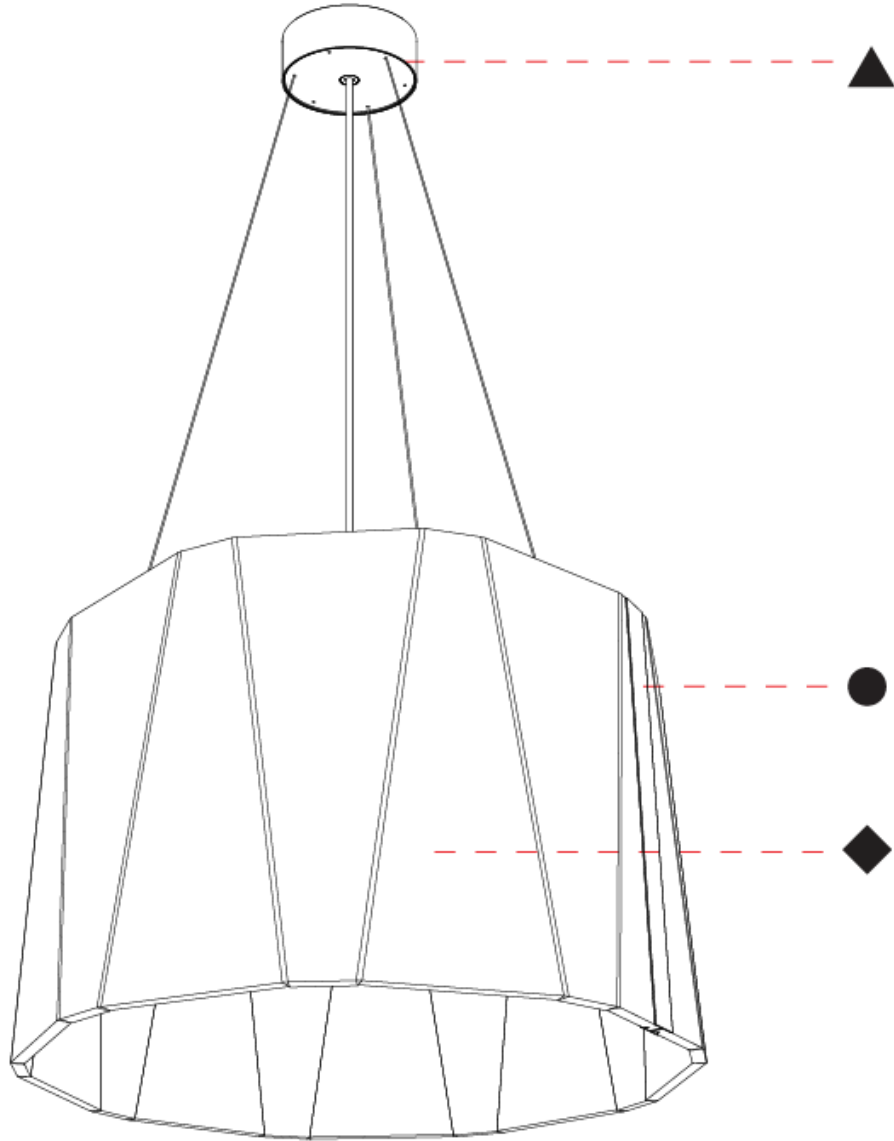

A3001059-

PROJECT	_____
TYPE	_____
SPECIFIER	_____
QUANTITY	_____
DATE	_____

A