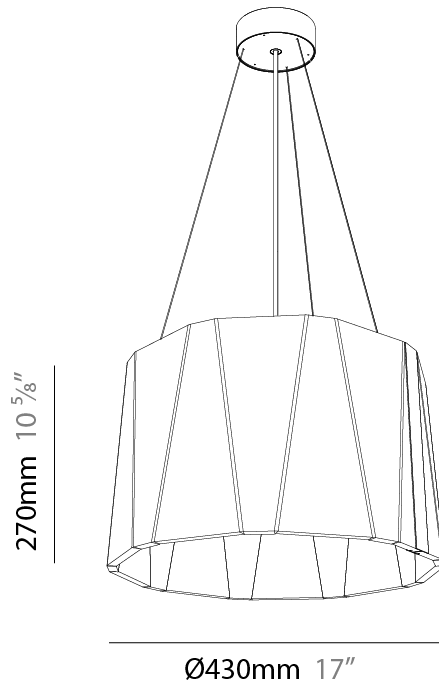

PHYSICAL

Shape: Drum
Diameter (mm): 430
Diameter (in): 16 ¹⁵/₁₆
Height (mm): 270
Height (in): 10 ⁵/₈
Weight (kg): 4.0

Diffuser: [Clear / Microprism / Clear Microprism](#)

Fixture Finish: [SSR / BKV / CWI / CRY / HAB / UFT / ITA / RUA / FTG / MYG / LOD / PUS / FRO / FUP / KIA / POP / BLS / SPG / MEY / GOH / CHC / COM / ABZ / JAG / OBR / MOS / ROR](#)

Holder Finish: [SSR / BKV / CWI / CRY / HAB / LAG / UFT / ITA / RUA / RUR / MIC / FTG / MYG / TWT / LOD / PUS / FRO / FUP / KIA / POP / BLS / SPG / MEY / GOH / GUM / CHC / COM / ABZ / JAG](#)

Acoustic Finish: [SFW / CYW / SEE / SYN / MTS / PMB / TTN / CYB / STO / DPE / BES / SHB / ARE / ANE / VRD / CRF](#)

Fixture Material: Aluminum

Primary Material: Acoustic

Cable Details: [2000mm/78 3/4" or 6000mm/236 1/4" Cable, - Black, Orange, Red, Transparent and White](#)

ELECTRICAL

Lamp Type: LED
Input Wattage (W): 26.4
Total Output Wattage (W): 23.6
Dimming: Tri-Mode (Non-Dimming and Phase Dimming (120Vac only) and 0-10V Dimming)
Driver Included: Yes
Driver Location: Integrated
Driver Type: Constant Current - Universal
Driver Class: Class 2
Input Voltage (V): 120 - 277
Constant Current (mA): 700mA
Upon Request: [MATTER Dimming / DALI Dimming (Remote)](#)

LED

Color Temperature (°K): [2700 / 3000 / 3500 / 4000](#)
Max. Delivered Lumen (lm): Max 3359
CRI: >90 CRI
Lamp Life (hrs): 50000

OPTICAL

RATINGS AND CERTIFICATIONS

Certified By: Certified for North American Standards
IP rating: IP20