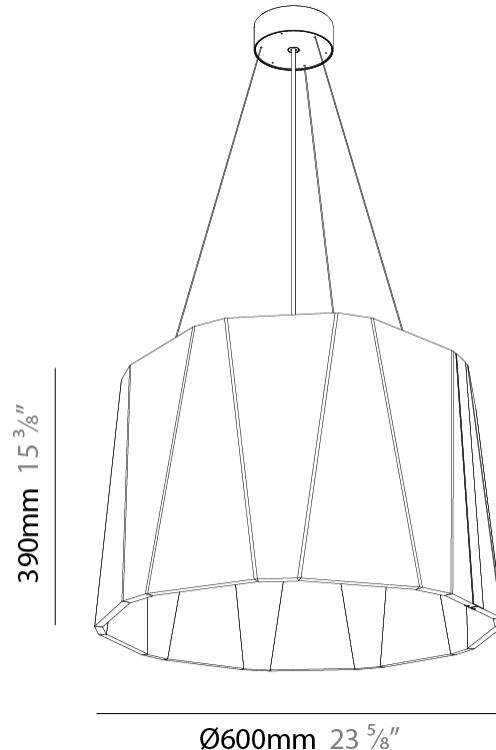

PHYSICAL

Shape: Drum
Diameter (mm): 600
Diameter (in): 23 ⁵/₈
Height (mm): 580
Height (in): 22 ¹³/₁₆
Weight (kg): 7.0

Diffuser: [Clear / Microprism / Clear Microprism](#)

Fixture Finish: [SSR / BKV / CWI / CRY / HAB / UFT / ITA / RUA / FTG / MYG / LOD / PUS / FRO / FUP / KIA / POP / BLS / SPG / MEY / GOH / CHC / COM / ABZ / JAG / OBR / MOS / ROR](#)

Holder Finish: [SSR / BKV / CWI / CRY / HAB / LAG / UFT / ITA / RUA / RUR / MIC / FTG / MYG / TWT / LOD / PUS / FRO / FUP / KIA / POP / BLS / SPG / MEY / GOH / GUM / CHC / COM / ABZ / JAG](#)

Acoustic Finish: [SFW / CYW / SEE / SYN / MTS / PMB / TTN / CYB / STO / DPE / BES / SHB / ARE / ANE / VRD / CRF](#)

Fixture Material: Aluminum

Primary Material: Acoustic

Cable Details: [2000mm/78 3/4" or 6000mm/236 1/4" Cable, - Black, Orange, Red, Transparent and White](#)

ELECTRICAL

Lamp Type: LED
Input Wattage (W): 72.3
Total Output Wattage (W): 65.4
Dimming: Tri-Mode (Non-Dimming and Phase Dimming (120Vac only) and 0-10V Dimming)
Driver Included: Yes
Driver Location: Integrated
Driver Type: Constant Current - Universal
Driver Class: Class 2
Input Voltage (V): 120
Upon Request: [MATTER Dimming / DALI Dimming (Remote)](#)

LED

Color Temperature (°K): [2700 / 3000 / 3500 / 4000](#)
Max. Delivered Lumen (lm): Max 9899
CRI: >90 CRI
Lamp Life (hrs): 50000

OPTICAL

RATINGS AND CERTIFICATIONS

Certified By: Certified for North American Standards
IP rating: IP20