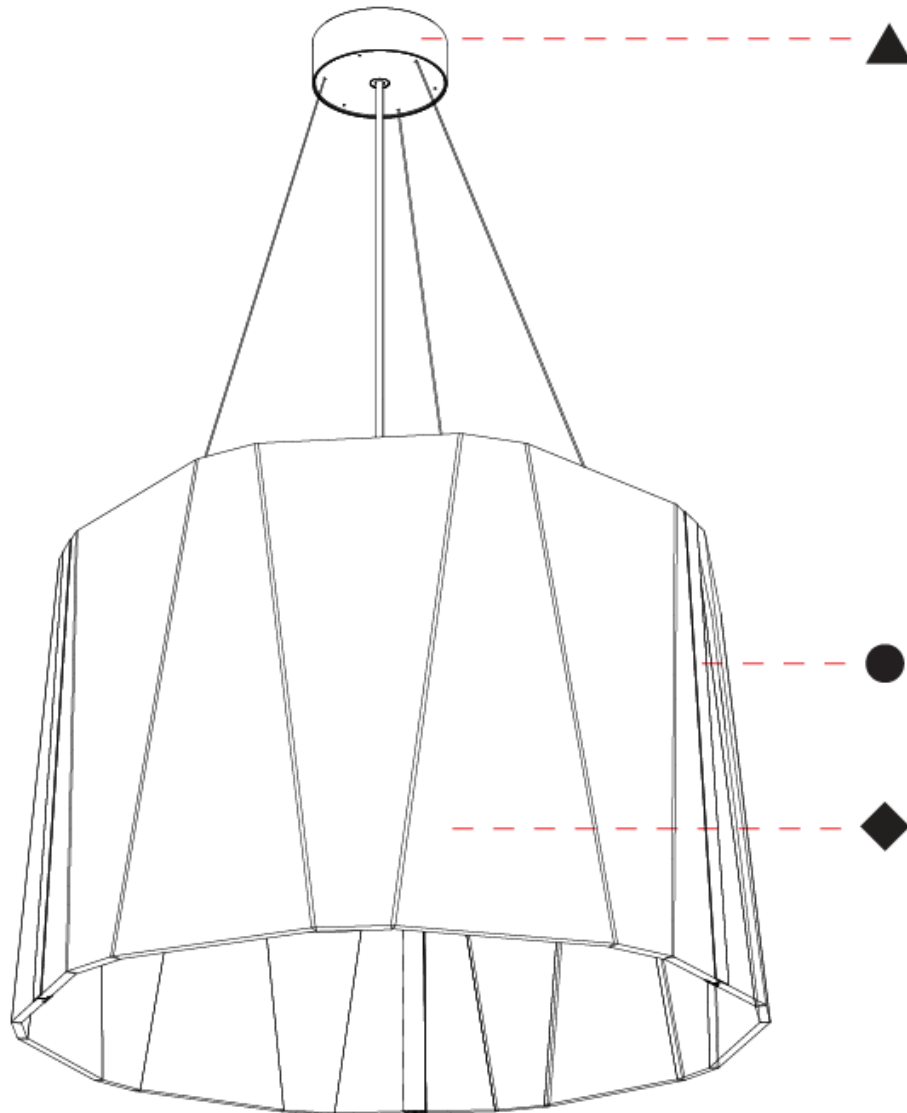

A3001062-

PROJECT	_____
TYPE	_____
SPECIFIER	_____
QUANTITY	_____
DATE	_____

A