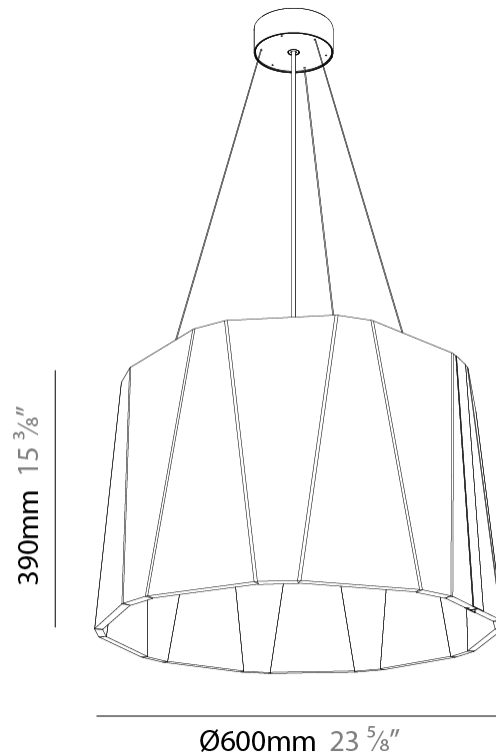

PHYSICAL

Shape: Drum
Diameter (mm): 600
Diameter (in): 23 5/8
Height (mm): 270
Height (in): 10 5/8
Weight (kg): 7.0

Diffuser: [Clear / Microprism / Clear Microprism](#)

Fixture Finish: [SSR / BKV / CWI / CRY / HAB / UFT / ITA / RUA / FTG / MYG / LOD / PUS / FRO / FUP / KIA / POP / BLS / SPG / MEY / GOH / CHC / COM / ABZ / JAG / OBR / MOS / ROR](#)

Holder Finish: [SSR / BKV / CWI / CRY / HAB / LAG / UFT / ITA / RUA / RUR / MIC / FTG / MYG / TWT / LOD / PUS / FRO / FUP / KIA / POP / BLS / SPG / MEY / GOH / GUM / CHC / COM / ABZ / JAG](#)

Acoustic Finish: [SFW / CYW / SEE / SYN / MTS / PMB / TTN / CYB / STO / DPE / BES / SHB / ARE / ANE / VRD / CRF](#)

Fixture Material: Aluminum

Primary Material: Acoustic

Cable Details: [2000mm/78 3/4" or 6000mm/236 1/4" Cable, - Black, Orange, Red, Transparent and White](#)

ELECTRICAL

Lamp Type: LED
Input Wattage (W): 53.1
Total Output Wattage (W): 48.2
Dimming: Tri-Mode (Non-Dimming and Phase Dimming (120Vac only) and 0-10V Dimming)
Driver Included: Yes
Driver Location: Integrated
Driver Type: Constant Current - Universal
Driver Class: Class 2
Input Voltage (V): 120 - 277
Upon Request: [MATTER Dimming / DALI Dimming (Remote)](#)

LED

Color Temperature (°K): [2700 / 3000 / 3500 / 4000](#)
Max. Delivered Lumen (lm): Max 6952
CRI: >90 CRI
Lamp Life (hrs): 50000

OPTICAL

RATINGS AND CERTIFICATIONS

Certified By: Certified for North American Standards
IP rating: IP20