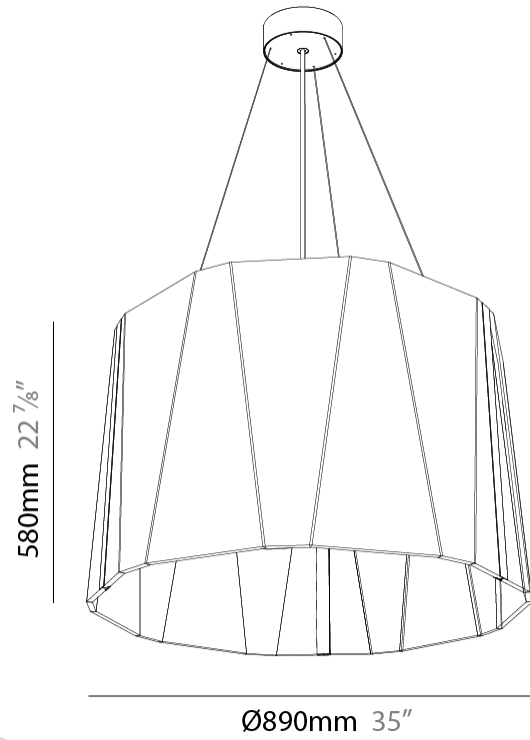

PHYSICAL

Shape: Drum
Diameter (mm): 890
Diameter (in): 35 7/16
Height (mm): 580
Height (in): 22 13/16
Weight (kg): 14.5

Diffuser: [Clear / Microprism / Clear Microprism](#)
Fixture Finish: [SSR / BKV / CWI / CRY / HAB / UFT / ITA / RUA / FTG / MYG / LOD / PUS / FRO / FUP / KIA / POP / BLS / SPG / MEY / GOH / CHC / COM / ABZ / JAG / OBR / MOS / ROR](#)
Holder Finish: [SSR / BKV / CWI / CRY / HAB / LAG / UFT / ITA / RUA / RUR / MIC / FTG / MYG / TWT / LOD / PUS / FRO / FUP / KIA / POP / BLS / SPG / MEY / GOH / GUM / CHC / COM / ABZ / JAG](#)
Acoustic Finish: [SFW / CYW / SEE / SYN / MTS / PMB / TTN / CYB / STO / DPE / BES / SHB / ARE / ANE / VRD / CRF](#)
Fixture Material: Aluminum
Primary Material: Acoustic
Cable Details: [2000mm/78 3/4" or 6000mm/236 1/4" Cable, - Black, Orange, Red, Transparent and White](#)

ELECTRICAL

Lamp Type: LED
Input Wattage (W): 89.5
Total Output Wattage (W): 80.9
Dimming: Tri-Mode (Non-Dimming and Phase Dimming (120Vac only) and 0-10V Dimming)
Driver Included: Yes
Driver Location: Integrated
Driver Type: Constant Current - Universal
Driver Class: Class 2
Input Voltage (V): 120
Constant Current (MA): 1400mA
Upon Request: [MATTER Dimming / DALI Dimming (Remote)](#)

LED

Color Temperature (°K): [2700 / 3000 / 3500 / 4000](#)
Max. Delivered Lumen (lm): Max 11940
CRI: >90 CRI
Lamp Life (hrs): 50000

OPTICAL

RATINGS AND CERTIFICATIONS
Certified By: Certified for North American Standards
IP rating: IP20