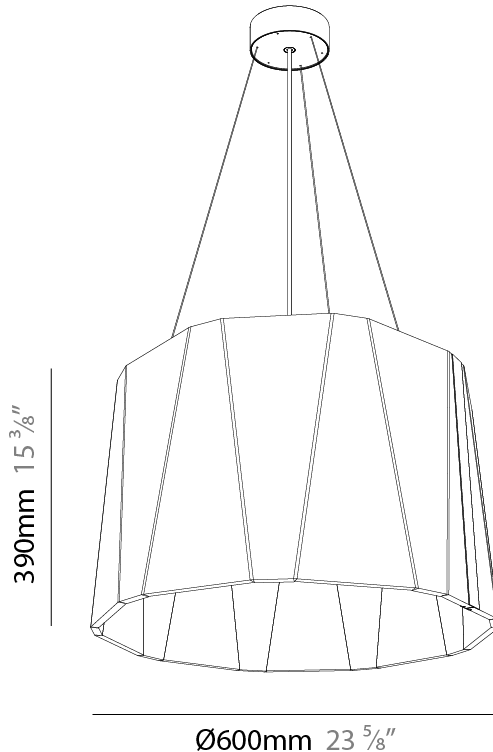

PHYSICAL

Shape: Drum
Diameter (mm): 600
Diameter (in): 23 ⁵/₈
Height (mm): 580
Height (in): 22 ¹³/₁₆
Weight (kg): 7.0

Diffuser: [Clear / Microprism / Clear Microprism](#)
Fixture Finish: [SSR / BKV / CWI / CRY / HAB / UFT / ITA / RUA / FTG / MYG / LOD / PUS / FRO / FUP / KIA / POP / BLS / SPG / MEY / GOH / CHC / COM / ABZ / JAG / OBR / MOS / ROR](#)
Holder Finish: [SSR / BKV / CWI / CRY / HAB / LAG / UFT / ITA / RUA / RUR / MIC / FTG / MYG / TWT / LOD / PUS / FRO / FUP / KIA / POP / BLS / SPG / MEY / GOH / GUM / CHC / COM / ABZ / JAG](#)
Acoustic Finish: [SFW / CYW / SEE / SYN / MTS / PMB / TTN / CYB / STO / DPE / BES / SHB / ARE / ANE / VRD / CRF](#)
Fixture Material: Aluminum
Primary Material: Acoustic
Cable Details: [2000mm/78 3/4" or 6000mm/236 1/4" Cable, - Black, Orange, Red, Transparent and White](#)

ELECTRICAL

Lamp Type: LED
Input Wattage (W): 72.3
Total Output Wattage (W): 65.4
Dimming: Tri-Mode (Non-Dimming and Phase Dimming (120Vac only) and 0-10V Dimming)
Driver Included: Yes
Driver Location: Integrated
Driver Type: Constant Current - Universal
Driver Class: Class 2
Input Voltage (V): 120
Constant Current (MA): 700mA
Upon Request: [MATTER Dimming / DALI Dimming (Remote)](#)

LED

Color Temperature (°K): [2700 / 3000 / 3500 / 4000](#)
Max. Delivered Lumen (lm): Max 9899
CRI: >90 CRI
Lamp Life (hrs): 50000

OPTICAL

RATINGS AND CERTIFICATIONS
Certified By: Certified for North American Standards
IP rating: IP20