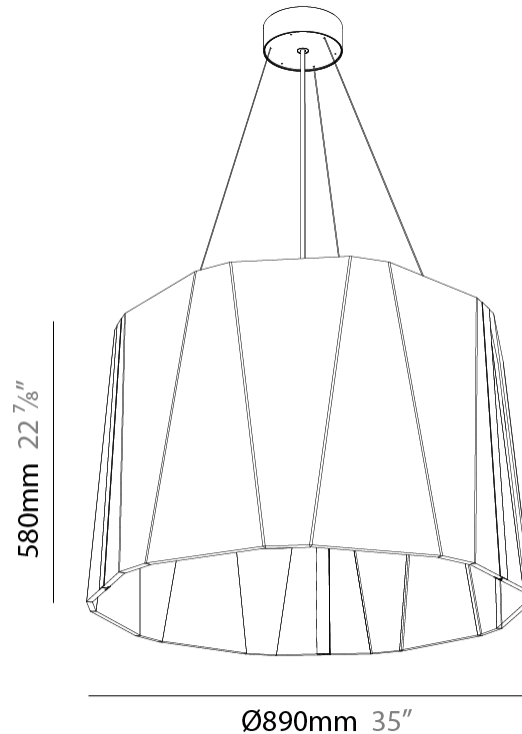

PHYSICAL

Shape: Drum
Diameter (mm): 890
Diameter (in): 35 1/8
Height (mm): 580
Height (in): 22 7/8
Weight (kg): 14.5

Diffuser: [Clear / Microprism / Clear Microprism](#)
Fixture Finish: [SSR / BKV / CWI / CRY / HAB / UFT / ITA / RUA / FTG / MYG / LOD / PUS / FRO / FUP / KIA / POP / BLS / SPG / MEY / GOH / CHC / COM / ABZ / JAG / OBR / MOS / ROR](#)
Holder Finish: [SSR / BKV / CWI / CRY / HAB / LAG / UFT / ITA / RUA / RUR / MIC / FTG / MYG / TWT / LOD / PUS / FRO / FUP / KIA / POP / BLS / SPG / MEY / GOH / GUM / CHC / COM / ABZ / JAG](#)
Acoustic Finish: [SFW / CYW / SEE / SYN / MTS / PMB / TTN / CYB / STO / DPE / BES / SHB / ARE / ANE / VRD / CRF](#)
Fixture Material: Aluminum
Primary Material: Acoustic
Cable Details: [2000mm/78 3/4" or 6000mm/236 1/4" Cable, - Black, Orange, Red, Transparent and White](#)

ELECTRICAL

Lamp Type: LED
Input Wattage (W): 125.3
Total Output Wattage (W): 113.6
Dimming: Tri-Mode (Non-Dimming and Phase Dimming (120Vac only) and 0-10V Dimming)
Driver Included: Yes
Driver Location: Integrated
Driver Type: Constant Current - Universal
Driver Class: Class 2
Input Voltage (V): 120
Constant Current (MA): 700mA & 1400mA
Upon Request: [MATTER Dimming / DALI Dimming (Remote)](#)

LED

Color Temperature (°K): [2700 / 3000 / 3500 / 4000](#)
Max. Delivered Lumen (lm): Max 17297
CRI: >90 CRI
Lamp Life (hrs): 50000

OPTICAL

RATINGS AND CERTIFICATIONS
Certified By: Certified for North American Standards
IP rating: IP20