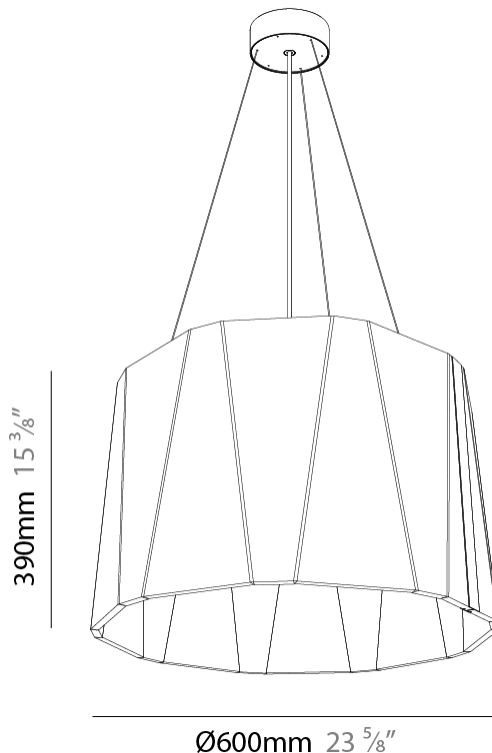

PHYSICAL

Shape: Drum
Diameter (mm): 600
Diameter (in): 23 ⁵/₈
Height (mm): 580
Height (in): 22 ¹³/₁₆
Weight (kg): 7.0

Diffuser: [Clear / Microprism / Clear Microprism](#)
Fixture Finish: [SSR / BKV / CWI / CRY / HAB / UFT / ITA / RUA / FTG / MYG / LOD / PUS / FRO / FUP / KIA / POP / BLS / SPG / MEY / GOH / CHC / COM / ABZ / JAG / OBR / MOS / ROR](#)
Holder Finish: [SSR / BKV / CWI / CRY / HAB / LAG / UFT / ITA / RUA / RUR / MIC / FTG / MYG / TWT / LOD / PUS / FRO / FUP / KIA / POP / BLS / SPG / MEY / GOH / GUM / CHC / COM / ABZ / JAG](#)
Acoustic Finish: [SFW / CYW / SEE / SYN / MTS / PMB / TTN / CYB / STO / DPE / BES / SHB / ARE / ANE / VRD / CRF](#)
Fixture Material: Aluminum
Primary Material: Acoustic
Cable Details: [2000mm/78 3/4" or 6000mm/236 1/4" Cable, - Black, Orange, Red, Transparent and White](#)

ELECTRICAL

Lamp Type: LED
Input Wattage (W): 72.3
Total Output Wattage (W): 65.4
Dimming: Tri-Mode (Non-Dimming and Phase Dimming (120Vac only) and 0-10V Dimming)
Driver Included: Yes
Driver Location: Integrated
Driver Type: Constant Current - Universal
Driver Class: Class 2
Input Voltage (V): 120
Constant Current (MA): 700mA
Upon Request: [MATTER Dimming / DALI Dimming (Remote)](#)

LED

Color Temperature (°K): [2700 / 3000 / 3500 / 4000](#)
Max. Delivered Lumen (lm): Max 9899
CRI: >90 CRI
Lamp Life (hrs): 50000

OPTICAL

RATINGS AND CERTIFICATIONS
Certified By: Certified for North American Standards
IP rating: IP20