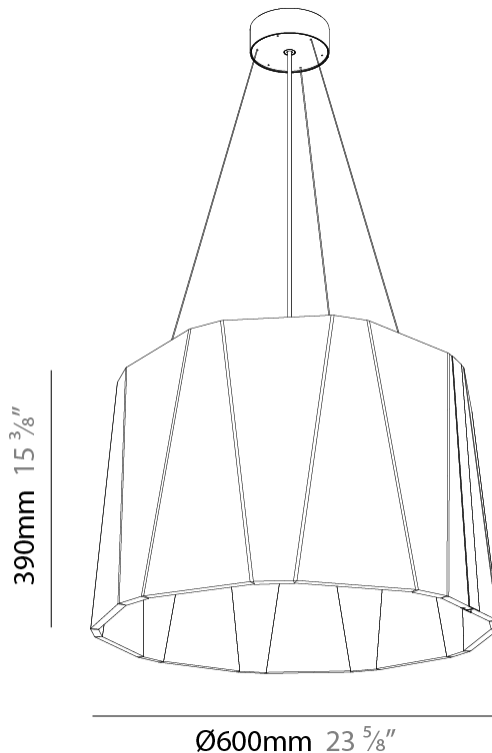

PHYSICAL

Shape: Drum
Diameter (mm): 600
Diameter (in): 23 5/8
Height (mm): 270
Height (in): 10 5/8
Weight (kg): 7.0

Diffuser: [Clear / Microprism / Clear Microprism](#)
Fixture Finish: [SSR / BKV / CWI / CRY / HAB / UFT / ITA / RUA / FTG / MYG / LOD / PUS / FRO / FUP / KIA / POP / BLS / SPG / MEY / GOH / CHC / COM / ABZ / JAG / OBR / MOS / ROR](#)
Holder Finish: [SSR / BKV / CWI / CRY / HAB / LAG / UFT / ITA / RUA / RUR / MIC / FTG / MYG / TWT / LOD / PUS / FRO / FUP / KIA / POP / BLS / SPG / MEY / GOH / GUM / CHC / COM / ABZ / JAG](#)
Acoustic Finish: [SFW / CYW / SEE / SYN / MTS / PMB / TTN / CYB / STO / DPE / BES / SHB / ARE / ANE / VRD / CRF](#)
Fixture Material: Aluminum
Primary Material: Acoustic
Cable Details: [2000mm/78 3/4" or 6000mm/236 1/4" Cable, - Black, Orange, Red, Transparent and White](#)

ELECTRICAL

Lamp Type: LED
Input Wattage (W): 53.1
Total Output Wattage (W): 48.2
Dimming: Tri-Mode (Non-Dimming and Phase Dimming (120Vac only) and 0-10V Dimming)
Driver Included: Yes
Driver Location: Integrated
Driver Type: Constant Current - Universal
Driver Class: Class 2
Input Voltage (V): 120 - 277
Constant Current (MA): 700mA
Upon Request: [MATTER Dimming / DALI Dimming (Remote)](#)

LED

Color Temperature (°K): [2700 / 3000 / 3500 / 4000](#)
Max. Delivered Lumen (lm): Max 6952
CRI: >90 CRI
Lamp Life (hrs): 50000

OPTICAL

RATINGS AND CERTIFICATIONS

Certified By: Certified for North American Standards
IP rating: IP20