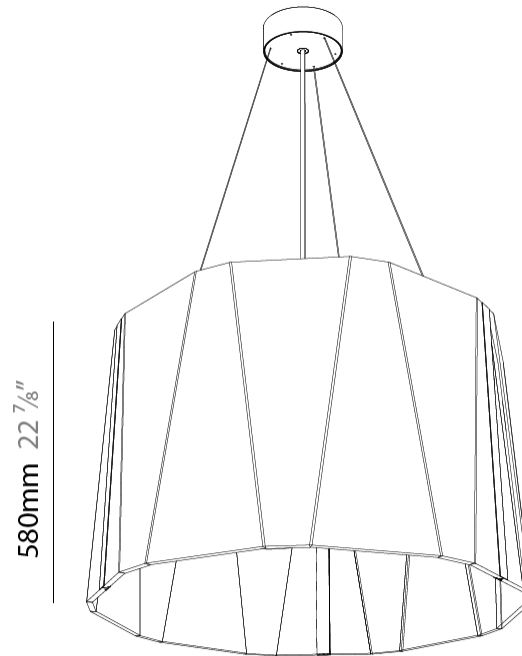

PHYSICAL

Shape: Drum
Diameter (mm): 890
Diameter (in): 35 7/16
Height (mm): 580
Height (in): 22 7/8
Weight (kg): 14.5

Diffuser: [Clear / Microprism / Clear Microprism](#)
Fixture Finish: [SSR / BKV / CWI / CRY / HAB / UFT / ITA / RUA / FTG / MYG / LOD / PUS / FRO / FUP / KIA / POP / BLS / SPG / MEY / GOH / CHC / COM / ABZ / JAG / OBR / MOS / ROR](#)
Holder Finish: [SSR / BKV / CWI / CRY / HAB / LAG / UFT / ITA / RUA / RUR / MIC / FTG / MYG / TWT / LOD / PUS / FRO / FUP / KIA / POP / BLS / SPG / MEY / GOH / GUM / CHC / COM / ABZ / JAG](#)
Acoustic Finish: [SFW / CYW / SEE / SYN / MTS / PMB / TTN / CYB / STO / DPE / BES / SHB / ARE / ANE / VRD / CRF](#)
Fixture Material: Aluminum
Primary Material: Acoustic
Cable Details: [2000mm/78 3/4" or 6000mm/236 1/4" Cable, - Black, Orange, Red, Transparent and White](#)

ELECTRICAL

Lamp Type: LED
Input Wattage (W): 89.5
Total Output Wattage (W): 80.9
Dimming: [Tri-Mode (Non-Dimming and Phase Dimming (120Vac only) and 0-10V Dimming)](#)
Driver Included: Yes
Driver Location: Integrated
Driver Type: Constant Current - Universal
Driver Class: Class 2
Input Voltage (V): 120
Constant Current (MA): 1400mA
Upon Request: [MATTER Dimming / DALI Dimming (Remote)](#)

LED

Color Temperature (°K): [2700 / 3000 / 3500 / 4000](#)
Max. Delivered Lumen (lm): Max 11940
CRI: >90 CRI
Lamp Life (hrs): 50000

OPTICAL

RATINGS AND CERTIFICATIONS
Certified By: Certified for North American Standards
IP rating: IP20