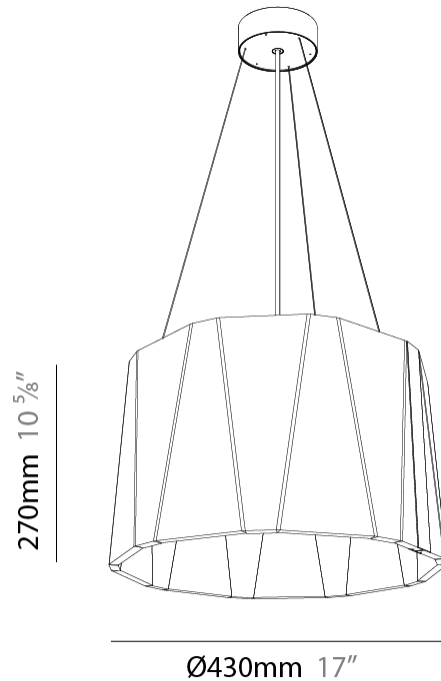

PHYSICAL

Shape: Drum
Diameter (mm): 430
Diameter (in): 16 ¹⁵/₁₆
Height (mm): 270
Height (in): 10 ⁵/₈
Weight (kg): 4.0

Diffuser: [Clear / Microprism / Clear Microprism](#)
Fixture Finish: [SSR / BKV / CWI / CRY / HAB / UFT / ITA / RUA / FTG / MYG / LOD / PUS / FRO / FUP / KIA / POP / BLS / SPG / MEY / GOH / CHC / COM / ABZ / JAG / OBR / MOS / ROR](#)
Holder Finish: [SSR / BKV / CWI / CRY / HAB / LAG / UFT / ITA / RUA / RUR / MIC / FTG / MYG / TWT / LOD / PUS / FRO / FUP / KIA / POP / BLS / SPG / MEY / GOH / GUM / CHC / COM / ABZ / JAG](#)
Acoustic Finish: [SFW / CYW / SEE / SYN / MTS / PMB / TTN / CYB / STO / DPE / BES / SHB / ARE / ANE / VRD / CRF](#)
Fixture Material: Aluminum
Primary Material: Acoustic
Cable Details: [2000mm/78 3/4" or 6000mm/236 1/4" Cable, - Black, Orange, Red, Transparent and White](#)

ELECTRICAL

Lamp Type: LED
Input Wattage (W): 33.8
Total Output Wattage (W): 30.9
Dimming: Tri-Mode (Non-Dimming and Phase Dimming (120Vac only) and 0-10V Dimming)
Driver Included: Yes
Driver Location: Integrated
Driver Type: Constant Current - Universal
Driver Class: Class 2
Input Voltage (V): 120 - 277
Constant Current (MA): 350mA & 700mA
Upon Request: [MATTER Dimming / DALI Dimming (Remote)](#)

LED

Color Temperature (°K): [2700 / 3000 / 3500 / 4000](#)
Max. Delivered Lumen (lm): Max 4459
CRI: >90 CRI
Lamp Life (hrs): 50000

OPTICAL

RATINGS AND CERTIFICATIONS
Certified By: Certified for North American Standards
IP rating: IP20