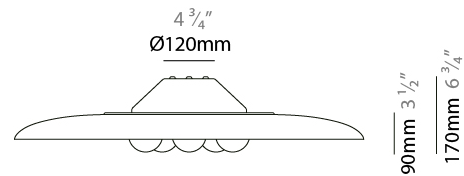

SONORA SURFACE

D112061- _____ - _____

base number   Color   Finish
Temperature   Options

1. To build a product code in our configurator select the specify button on the base model # product page
2. To build a manual product code on this datasheet choose from the options listed below in blue font and add the suffix to the base model #

GENERAL

Series: Sonora
Partner: Ole
Division: Design
Installation: Surface
Product Type: Acoustic
Mounting Location: Ceiling
Light Distribution: Direct

PHYSICAL

Shape: Disc
Diameter (mm): 820
Diameter (in): 32 1/4
Height (mm): 170
Height (in): 6 3/4
Diffuser: Matte Opal Glass
Fixture Finish: MBK
Holder Finish: MBK
Acoustic Finish: MGR / BEI / TER
Fixture Material: Acoustic / Aluminum
Primary Material: Acoustic

ELECTRICAL

Number of Lamps: 5
Lamp Type: LED Retrofit
Max. Wattage Per Lamp (W): 7
Lamp Base: G9
Dimming: Non-Dimmable
Driver Included: No
Input Voltage (V): 120Vac Direct Line

LED

Lamp Life (hrs): 50000

OPTICAL

RATINGS AND CERTIFICATIONS

Certified By: Certified for North American Standards
IP rating: IP20

PROJECT
TYPE
SPECIFIER
QUANTITY
DATE