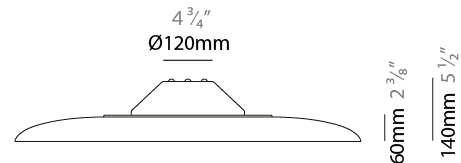

SONORA SURFACE

D112062- -

base number   Color   Finish
Temperature   Options

1. To build a product code in our configurator select the specify button on the base model # product page
2. To build a manual product code on this datasheet choose from the options listed below in blue font and add the suffix to the base model #

GENERAL

Series: Sonora
Partner: Ole
Division: Design
Installation: Surface
Product Type: Acoustic
Mounting Location: Ceiling
Light Distribution: Direct

PHYSICAL

Shape: Disc
Diameter (mm): 820
Diameter (in): 32 1/4
Height (mm): 140
Height (in): 5 1/2
Fixture Finish: MBK
Holder Finish: MBK
Acoustic Finish: MGR / BEI / TER
Fixture Material: Acoustic / Aluminum
Primary Material: Acoustic

ELECTRICAL

Lamp Type: LED
Input Wattage (W): 15
Dimming: Non-Dimming / DALI Dimming
Driver Included: No
Input Voltage (V): 120
Upon Request: 0-10V Dimming / Phase Dimming

LED

Color Temperature (°K): 3000 / 4000
Max. Delivered Lumen (lm): 1250 / 1310
CRI: >90 CRI
Lamp Life (hrs): 50000

OPTICAL

RATINGS AND CERTIFICATIONS

Certified By: Certified for North American Standards
IP rating: IP20

PROJECT
TYPE
SPECIFIER
QUANTITY
DATE