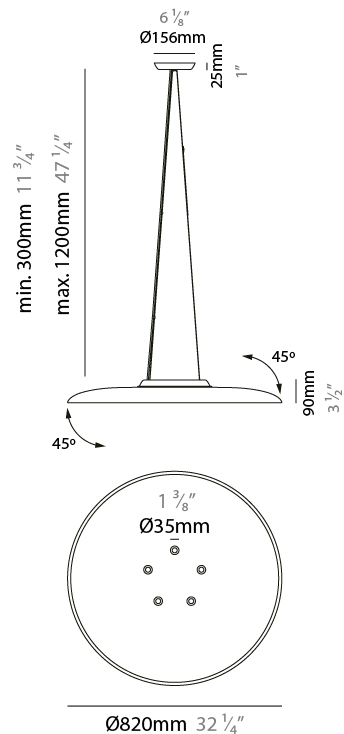

SONORA SUSPENSION

D111223- -

base number   Color   Finish
Temperature   Options

PROJECT
TYPE
SPECIFIER
QUANTITY
DATE

1. To build a product code in our configurator select the specify button on the base model # product page
2. To build a manual product code on this datasheet choose from the options listed below in blue font and add the suffix to the base model #

GENERAL

Series: Sonora
Partner: Ole
Division: Design
Installation: Suspension
Product Type: Acoustic
Mounting Location: Ceiling
Light Distribution: Adjustable

PHYSICAL

Shape: Disc
Diameter (mm): 820
Diameter (in): 32 1/4
Height (mm): 90
Height (in): 3 1/2
Max. Overall Height (mm): 1315
Max. Overall Height (in): 51 3/4
Fixture Finish: MBK
Holder Finish: MBK
Acoustic Finish: MGR / BEI / TER
Fixture Material: Acoustic / Aluminum
Primary Material: Acoustic
Cable Details: 3000mm / 118 1/8" Cable

ELECTRICAL

Lamp Type: LED
Input Wattage (W): 15
Dimming: Non-Dimming / DALI Dimming
Driver Included: No
Input Voltage (V): 120
Upon Request: 0-10V Dimming / Phase Dimming

LED

Color Temperature (°K): 3000 / 4000
Max. Delivered Lumen (lm): 1250 / 1310
CRI: >90 CRI
Lamp Life (hrs): 50000

OPTICAL

Adjustability: Tilt ±45°

RATINGS AND CERTIFICATIONS

Certified By: Certified for North American Standards
IP rating: IP20