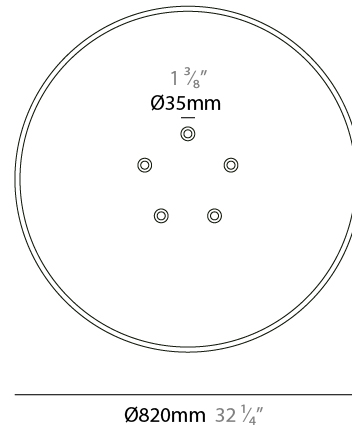

SONORA SURFACE

D112062- -

base number   Color   Finish
Temperature   Options

1. To build a product code in our configurator select the specify button on the base model # product page
2. To build a manual product code on this datasheet choose from the options listed below in blue font and add the suffix to the base model #

GENERAL

Series: Sonora
Partner: Ole
Division: Design
Installation: Surface
Product Type: Acoustic
Mounting Location: Ceiling
Light Distribution: Direct

PHYSICAL

Shape: Disc
Diameter (mm): 820
Diameter (in): 32 1/4
Height (mm): 140
Height (in): 5 1/2
Fixture Finish: MBK
Holder Finish: MBK
Acoustic Finish: MGR / BEI / TER
Fixture Material: Acoustic / Aluminum
Primary Material: Acoustic

ELECTRICAL

Lamp Type: LED
Input Wattage (W): 15
Dimming: Non-Dimming / DALI Dimming
Driver Included: No
Input Voltage (V): 120
Upon Request: 0-10V Dimming / Phase Dimming

LED

Color Temperature (°K): 3000 / 4000
Max. Delivered Lumen (lm): 1250 / 1310
CRI: >90 CRI
Lamp Life (hrs): 50000

OPTICAL

RATINGS AND CERTIFICATIONS

Certified By: Certified for North American Standards
IP rating: IP20

PROJECT
TYPE
SPECIFIER
QUANTITY
DATE