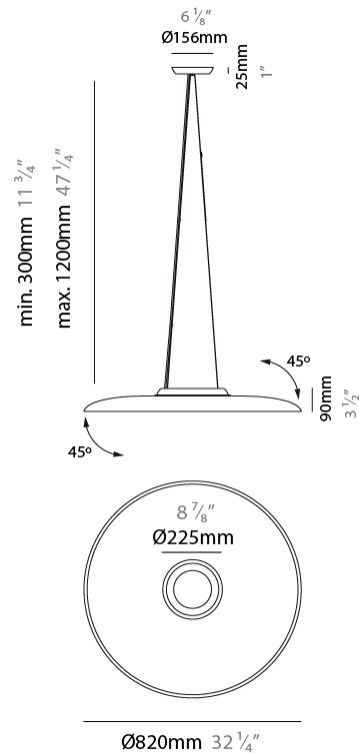

SONORA SUSPENSION

D111221- -

base number   Color   Finish
Temperature   Options

1. To build a product code in our configurator select the specify button on the base model # product page
2. To build a manual product code on this datasheet choose from the options listed below in blue font and add the suffix to the base model #

GENERAL

Series: Sonora
Partner: Ole
Division: Design
Installation: Suspension
Product Type: Acoustic
Mounting Location: Ceiling
Light Distribution: Adjustable

PHYSICAL

Shape: Disc
Diameter (mm): 820
Diameter (in): 32 ³/₁₆
Height (mm): 90
Height (in): 3 ¹/₂
Max. Overall Height (mm): 1315
Max. Overall Height (in): 51 ³/₄
Fixture Finish: MBK
Holder Finish: MBK
Acoustic Finish: MGR / BEI / TER
Fixture Material: Acoustic / Aluminum
Primary Material: Fabric - Recycled
Cable Details: 3000mm / 118 1/8" Cable

ELECTRICAL

Lamp Type: LED
Input Wattage (W): 20
Dimming: Non-Dimming / Phase Dimming (120vac Only)
Driver Included: No
Driver Location: Remote
Driver Type: Constant Current - Universal
Driver Class: Class 2
Input Voltage (V): 120
Constant Current (MA): 700mA
Upon Request: 0-10V Dimming / Casambi

LED

Color Temperature (°K): 3000 / 4000
Max. Delivered Lumen (lm): 1413 / 1478
CRI: >82 CRI
Lamp Life (hrs): 50000

OPTICAL

Adjustability: Tilt ±45°

RATINGS AND CERTIFICATIONS

Certified By: Certified for North American Standards
IP rating: IP20

PROJECT	
TYPE	
SPECIFIER	
QUANTITY	
DATE