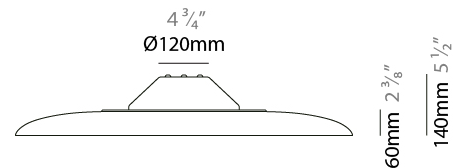

SONORA SURFACE

D112060- -

base number   Color   Finish
Temperature   Options

1. To build a product code in our configurator select the specify button on the base model # product page
2. To build a manual product code on this datasheet choose from the options listed below in blue font and add the suffix to the base model #

GENERAL

Series: Sonora
Partner: Ole
Division: Design
Installation: Surface
Product Type: Acoustic
Mounting Location: Ceiling
Light Distribution: Direct

PHYSICAL

Shape: Disc
Diameter (mm): 820
Diameter (in): 32 1/4
Height (mm): 140
Height (in): 5 1/2
[Fixture Finish: MBK](#)
Holder Finish: MBK
Acoustic Finish: MGR / BEI / TER
Fixture Material: Acoustic / Aluminum
Primary Material: Acoustic

ELECTRICAL

Lamp Type: LED
Input Wattage (W): 20
Dimming: Non-Dimming / Phase Dimming (120vac Only)
Driver Included: No
Driver Location: Remote
Driver Type: Constant Current - Universal
Driver Class: Class 2
Input Voltage (V): 120
Constant Current (MA): 700mA
Upon Request: 0-10V Dimming / Casambi

LED

[Color Temperature (°K): 3000 / 4000](#)
Max. Delivered Lumen (lm): 1413 / 1478
CRI: >82 CRI
Lamp Life (hrs): 50000

OPTICAL

RATINGS AND CERTIFICATIONS

Certified By: Certified for North American Standards
IP rating: IP20

PROJECT
TYPE
SPECIFIER
QUANTITY
DATE