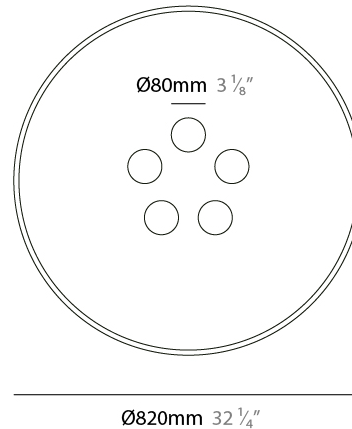

SONORA SURFACE

D112061- _____ - _____

base number   Color   Finish
Temperature   Options

1. To build a product code in our configurator select the specify button on the base model # product page
2. To build a manual product code on this datasheet choose from the options listed below in blue font and add the suffix to the base model #

GENERAL

Series: Sonora
Partner: Ole
Division: Design
Installation: Surface
Product Type: Acoustic
Mounting Location: Ceiling
Light Distribution: Direct

PHYSICAL

Shape: Disc
Diameter (mm): 820
Diameter (in): 32 1/4
Height (mm): 170
Height (in): 6 3/4
Diffuser: Matte Opal Glass
Fixture Finish: MBK
Holder Finish: MBK
Acoustic Finish: MGR / BEI / TER
Fixture Material: Acoustic / Aluminum
Primary Material: Acoustic

ELECTRICAL

Number of Lamps: 5
Lamp Type: LED Retrofit
Max. Wattage Per Lamp (W): 7
Lamp Base: G9
Dimming: Non-Dimmable
Driver Included: No
Input Voltage (V): 120Vac Direct Line

LED

Lamp Life (hrs): 50000

OPTICAL

RATINGS AND CERTIFICATIONS

Certified By: Certified for North American Standards
IP rating: IP20

PROJECT
TYPE
SPECIFIER
QUANTITY
DATE