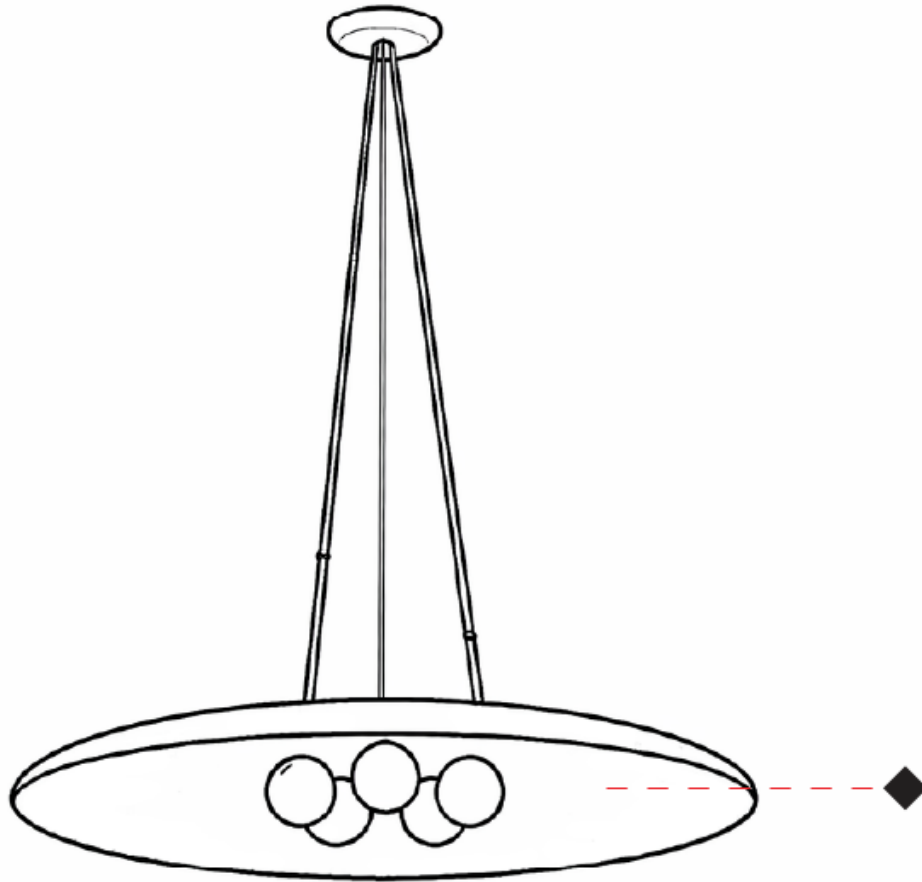

D111222-

PROJECT _____

TYPE _____

SPECIFIER _____

QUANTITY _____

DATE _____

D