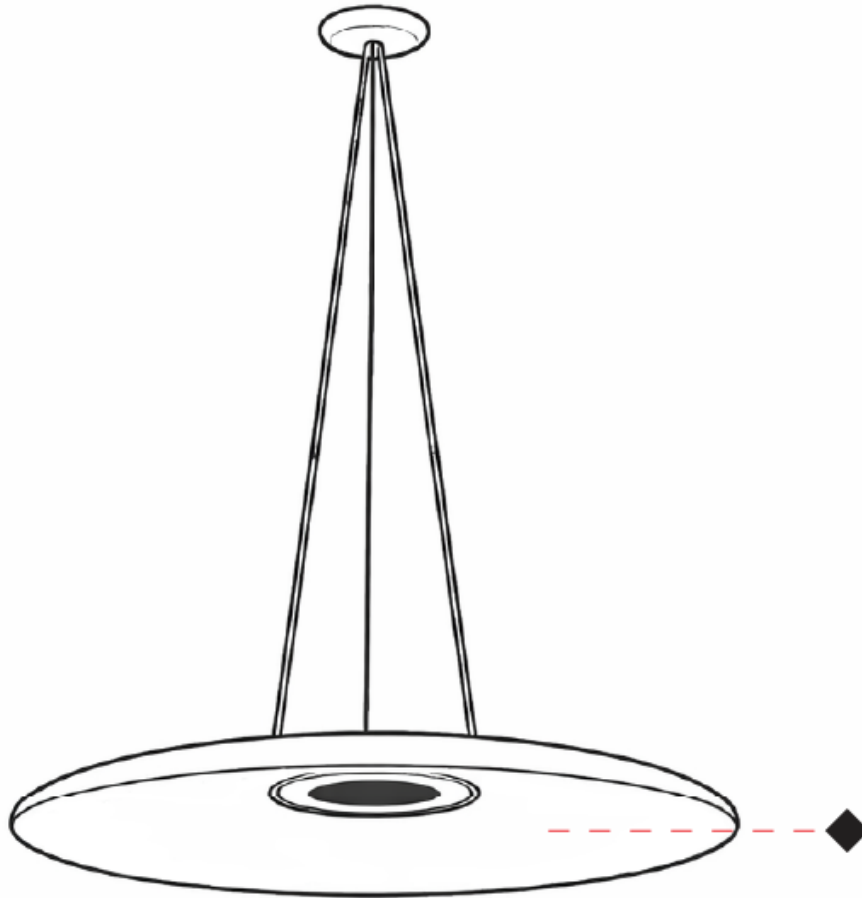

D111221-

PROJECT _____

TYPE _____

SPECIFIER _____

QUANTITY _____

DATE _____

D