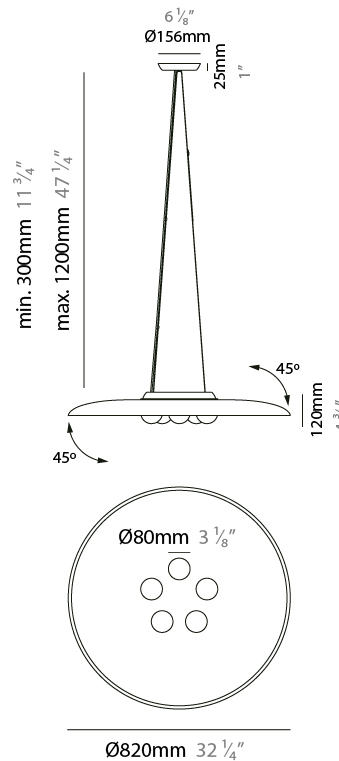

SONORA SUSPENSION

D111222- -

base number   Color   Finish
Temperature   Options

PROJECT
TYPE
SPECIFIER
QUANTITY
DATE

1. To build a product code in our configurator select the specify button on the base model # product page
2. To build a manual product code on this datasheet choose from the options listed below in blue font and add the suffix to the base model #

GENERAL

Series: Sonora
Partner: Ole
Division: Design
Installation: Suspension
Product Type: Acoustic
Mounting Location: Ceiling
Light Distribution: Adjustable

PHYSICAL

Shape: Disc
Diameter (mm): 820
Diameter (in): 32 1/4
Height (mm): 120
Height (in): 4 3/4
Max. Overall Height (mm): 1345
Max. Overall Height (in): 52
Diffuser: Matte Opal Glass
Fixture Finish: MBK
Holder Finish: MBK
Acoustic Finish: MGR / BEI / TER
Fixture Material: Acoustic / Aluminum
Primary Material: Acoustic
Cable Details: 3000mm / 118 1/8" Cable

ELECTRICAL

Number of Lamps: 5
Lamp Type: LED Retrofit
Max. Wattage Per Lamp (W): 7
Lamp Base: G9
Dimming: Non-Dimmable
Driver Included: No
Input Voltage (V): 120Vac Direct Line

LED

Lamp Life (hrs): 50000

OPTICAL

Adjustability: Tilt ±45°

RATINGS AND CERTIFICATIONS

Certified By: Certified for North American Standards
IP rating: IP20