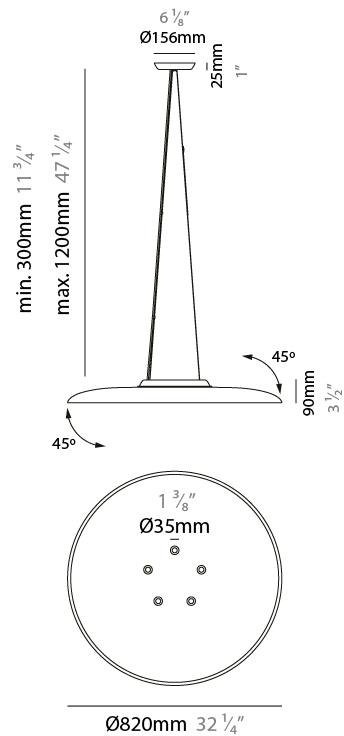

SONORA SUSPENSION

D111223- -

base number   Color   Finish
Temperature   Options

PROJECT
TYPE
SPECIFIER
QUANTITY
DATE

1. To build a product code in our configurator select the specify button on the base model # product page
2. To build a manual product code on this datasheet choose from the options listed below in blue font and add the suffix to the base model #

GENERAL

Series: Sonora
Partner: Ole
Division: Design
Installation: Suspension
Product Type: Acoustic
Mounting Location: Ceiling
Light Distribution: Adjustable

PHYSICAL

Shape: Disc
Diameter (mm): 820
Diameter (in): 32 1/4
Height (mm): 90
Height (in): 3 1/2
Max. Overall Height (mm): 1315
Max. Overall Height (in): 51 3/4
Fixture Finish: MBK
Holder Finish: MBK
Acoustic Finish: MGR / BEI / TER
Fixture Material: Acoustic / Aluminum
Primary Material: Acoustic
Cable Details: 3000mm / 118 1/8" Cable

ELECTRICAL

Lamp Type: LED
Input Wattage (W): 15
Dimming: Non-Dimming / DALI Dimming
Driver Included: No
Input Voltage (V): 120
Upon Request: 0-10V Dimming / Phase Dimming

LED

Color Temperature (°K): 3000 / 4000
Max. Delivered Lumen (lm): 1250 / 1310
CRI: >90 CRI
Lamp Life (hrs): 50000

OPTICAL

Adjustability: Tilt ±45°

RATINGS AND CERTIFICATIONS

Certified By: Certified for North American Standards
IP rating: IP20