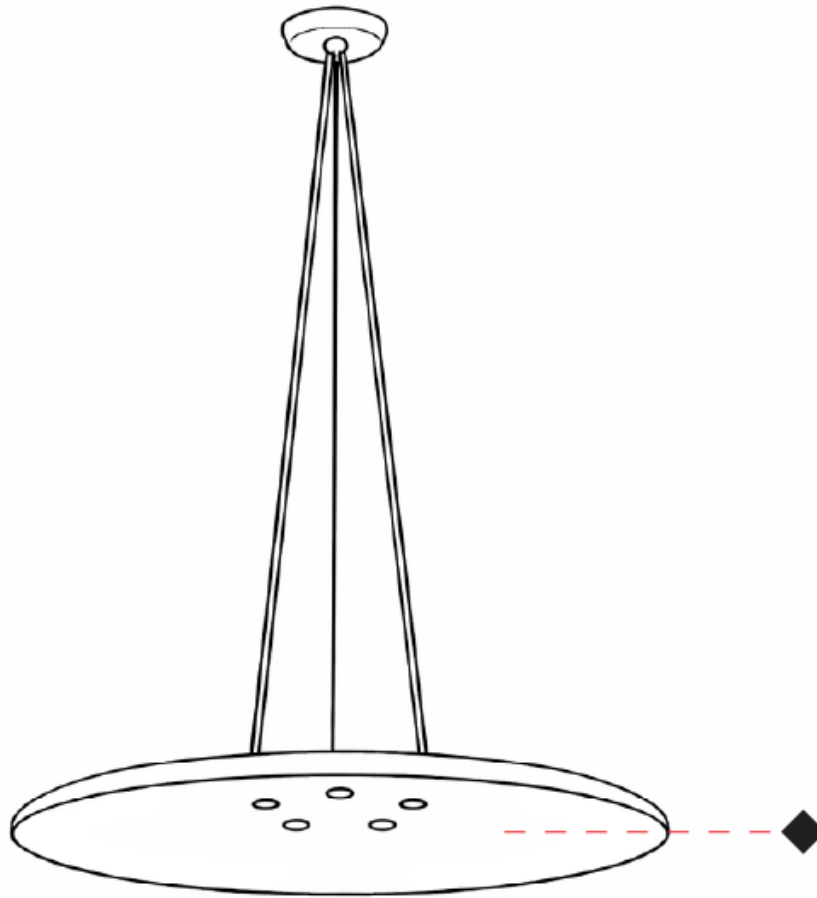

D111223-

PROJECT _____

TYPE _____

SPECIFIER _____

QUANTITY _____

DATE _____

D