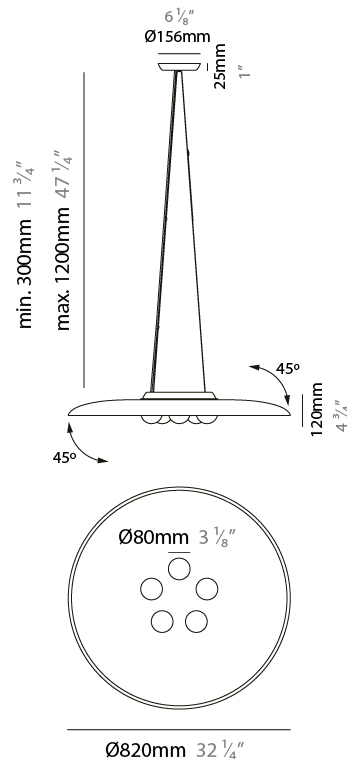

SONORA SUSPENSION

D111222- -

base number   Color   Finish
Temperature   Options

PROJECT
TYPE
SPECIFIER
QUANTITY
DATE

1. To build a product code in our configurator select the specify button on the base model # product page
2. To build a manual product code on this datasheet choose from the options listed below in blue font and add the suffix to the base model #

GENERAL

Series: Sonora
Partner: Ole
Division: Design
Installation: Suspension
Product Type: Acoustic
Mounting Location: Ceiling
Light Distribution: Adjustable

PHYSICAL

Shape: Disc
Diameter (mm): 820
Diameter (in): 32 1/4
Height (mm): 120
Height (in): 4 3/4
Max. Overall Height (mm): 1345
Max. Overall Height (in): 52
Diffuser: Matte Opal Glass
Fixture Finish: MBK
Holder Finish: MBK
Acoustic Finish: MGR / BEI / TER
Fixture Material: Acoustic / Aluminum
Primary Material: Acoustic
Cable Details: 3000mm / 118 1/8" Cable

ELECTRICAL

Number of Lamps: 5
Lamp Type: LED Retrofit
Max. Wattage Per Lamp (W): 7
Lamp Base: G9
Dimming: Non-Dimmable
Driver Included: No
Input Voltage (V): 120Vac Direct Line

LED

Lamp Life (hrs): 50000

OPTICAL

Adjustability: Tilt ±45°

RATINGS AND CERTIFICATIONS

Certified By: Certified for North American Standards
IP rating: IP20