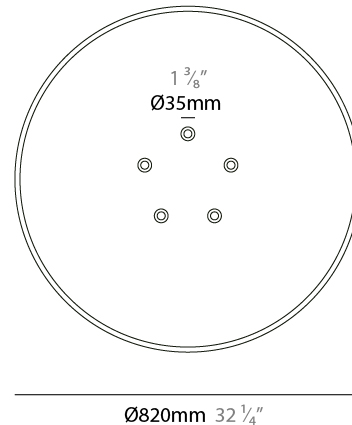

PROJECT	_____
TYPE	_____
SPECIFIER	_____
QUANTITY	_____
DATE	_____

SONORA SURFACE

D112062- _____ - _____

base number   Color   Finish
Temperature   Options

1. To build a product code in our configurator select the specify button on the base model # product page
2. To build a manual product code on this datasheet choose from the options listed below in blue font and add the suffix to the base model #

GENERAL

Series: Sonora
Partner: Ole
Division: Design
Installation: Surface
Product Type: Acoustic
Mounting Location: Ceiling
Light Distribution: Direct

PHYSICAL

Shape: Disc
Diameter (mm): 820
Diameter (in): 32 1/4
Height (mm): 140
Height (in): 5 1/2
Fixture Finish: MBK
Holder Finish: MBK
Acoustic Finish: MGR / BEI / TER
Fixture Material: Acoustic / Aluminum
Primary Material: Acoustic

ELECTRICAL

Lamp Type: LED
Input Wattage (W): 15
Dimming: Non-Dimming / DALI Dimming
Driver Included: No
Input Voltage (V): 120
Upon Request: 0-10V Dimming / Phase Dimming

LED

Color Temperature (°K): 3000 / 4000
Max. Delivered Lumen (lm): 1250 / 1310
CRI: >90 CRI
Lamp Life (hrs): 50000

OPTICAL

RATINGS AND CERTIFICATIONS

Certified By: Certified for North American Standards
IP rating: IP20