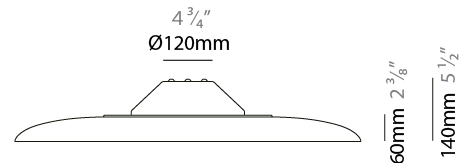

PROJECT	_____
TYPE	_____
SPECIFIER	_____
QUANTITY	_____
DATE	_____

SONORA SURFACE

D112062- _____ - _____

base number   Color   Finish
Temperature   Options

1. To build a product code in our configurator select the specify button on the base model # product page
2. To build a manual product code on this datasheet choose from the options listed below in blue font and add the suffix to the base model #

GENERAL

Series: Sonora
Partner: Ole
Division: Design
Installation: Surface
Product Type: Acoustic
Mounting Location: Ceiling
Light Distribution: Direct

PHYSICAL

Shape: Disc
Diameter (mm): 820
Diameter (in): 32 1/4
Height (mm): 140
Height (in): 5 1/2
Fixture Finish: MBK
Holder Finish: MBK
Acoustic Finish: MGR / BEI / TER
Fixture Material: Acoustic / Aluminum
Primary Material: Acoustic

ELECTRICAL

Lamp Type: LED
Input Wattage (W): 15
Dimming: Non-Dimming / DALI Dimming
Driver Included: No
Input Voltage (V): 120
Upon Request: 0-10V Dimming / Phase Dimming

LED

Color Temperature (°K): 3000 / 4000
Max. Delivered Lumen (lm): 1250 / 1310
CRI: >90 CRI
Lamp Life (hrs): 50000

OPTICAL

RATINGS AND CERTIFICATIONS

Certified By: Certified for North American Standards
IP rating: IP20