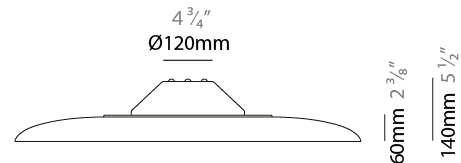

SONORA SURFACE

D112062- -

base number   Color   Finish
Temperature   Options

1. To build a product code in our configurator select the specify button on the base model # product page
2. To build a manual product code on this datasheet choose from the options listed below in blue font and add the suffix to the base model #

GENERAL

Series: Sonora
Partner: Ole
Division: Design
Installation: Surface
Product Type: Acoustic
Mounting Location: Ceiling
Light Distribution: Direct

PHYSICAL

Shape: Disc
Diameter (mm): 820
Diameter (in): 32 1/4
Height (mm): 140
Height (in): 5 1/2
[Fixture Finish: MBK](#)
Holder Finish: MBK
Acoustic Finish: MGR / BEI / TER
Fixture Material: Acoustic / Aluminum
Primary Material: Acoustic

ELECTRICAL

Lamp Type: LED
Input Wattage (W): 15
Dimming: Non-Dimming / DALI Dimming
Driver Included: No
Input Voltage (V): 120
Upon Request: 0-10V Dimming / Phase Dimming

LED

[Color Temperature (°K): 3000 / 4000](#)
Max. Delivered Lumen (lm): 1250 / 1310
CRI: >90 CRI
Lamp Life (hrs): 50000

OPTICAL

RATINGS AND CERTIFICATIONS

Certified By: Certified for North American Standards
IP rating: IP20

PROJECT
TYPE
SPECIFIER
QUANTITY
DATE