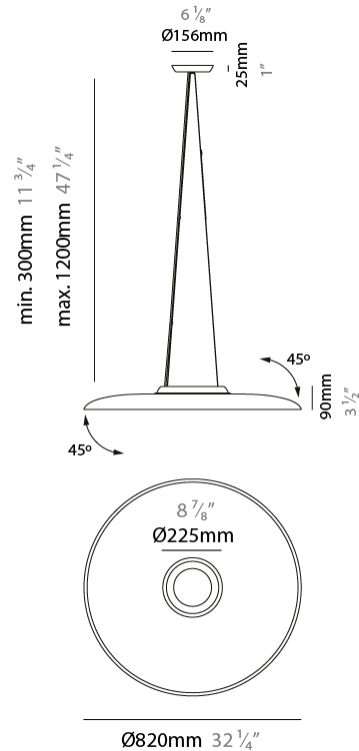

D111221- -

base number   Color   Finish
Temperature   Options

1. To build a product code in our configurator select the specify button on the base model # product page
2. To build a manual product code on this datasheet choose from the options listed below in blue font and add the suffix to the base model #

GENERAL

Series: Sonora
Partner: Ole
Division: Design
Installation: Suspension
Product Type: Acoustic
Mounting Location: Ceiling
Light Distribution: Adjustable

PHYSICAL

Shape: Disc
Diameter (mm): 820
Diameter (in): 32 ³/₁₆
Height (mm): 90
Height (in): 3 ¹/₂
Max. Overall Height (mm): 1315
Max. Overall Height (in): 51 ³/₄
Fixture Finish: MBK
Holder Finish: MBK
Acoustic Finish: MGR / BEI / TER
Fixture Material: Acoustic / Aluminum
Primary Material: Fabric - Recycled
Cable Details: 3000mm / 118 1/8" Cable

ELECTRICAL

Lamp Type: LED
Input Wattage (W): 20
Dimming: Non-Dimming / Phase Dimming (120vac Only)
Driver Included: No
Driver Location: Remote
Driver Type: Constant Current - Universal
Driver Class: Class 2
Input Voltage (V): 120
Constant Current (MA): 700mA
Upon Request: 0-10V Dimming / Casambi

LED

Color Temperature (°K): 3000 / 4000
Max. Delivered Lumen (lm): 1413 / 1478
CRI: >82 CRI
Lamp Life (hrs): 50000

OPTICAL

Adjustability: Tilt ±45°

RATINGS AND CERTIFICATIONS

Certified By: Certified for North American Standards
IP rating: IP20

PROJECT	_____
TYPE	_____
SPECIFIER	_____
QUANTITY	_____
DATE	_____