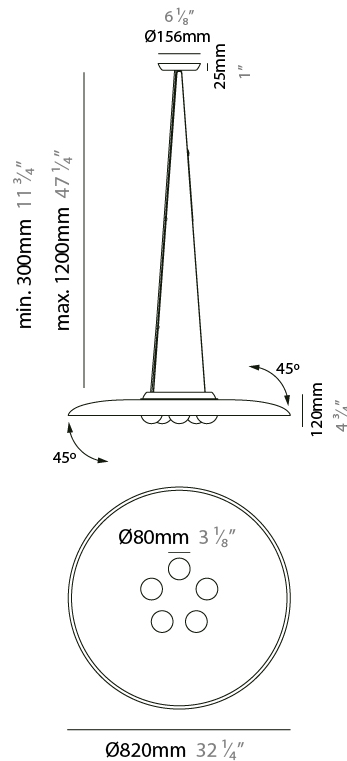

SONORA SUSPENSION

D111222- -

base number   Color   Finish
Temperature   Options

PROJECT
TYPE
SPECIFIER
QUANTITY
DATE

1. To build a product code in our configurator select the specify button on the base model # product page
2. To build a manual product code on this datasheet choose from the options listed below in blue font and add the suffix to the base model #

GENERAL

Series: Sonora
Partner: Ole
Division: Design
Installation: Suspension
Product Type: Acoustic
Mounting Location: Ceiling
Light Distribution: Adjustable

PHYSICAL

Shape: Disc
Diameter (mm): 820
Diameter (in): 32 1/4
Height (mm): 120
Height (in): 4 3/4
Max. Overall Height (mm): 1345
Max. Overall Height (in): 52
Diffuser: Matte Opal Glass
Fixture Finish: MBK
Holder Finish: MBK
Acoustic Finish: MGR / BEI / TER
Fixture Material: Acoustic / Aluminum
Primary Material: Acoustic
Cable Details: 3000mm / 118 1/8" Cable

ELECTRICAL

Number of Lamps: 5
Lamp Type: LED Retrofit
Max. Wattage Per Lamp (W): 7
Lamp Base: G9
Dimming: Non-Dimmable
Driver Included: No
Input Voltage (V): 120Vac Direct Line

LED

Lamp Life (hrs): 50000

OPTICAL

Adjustability: Tilt ±45°

RATINGS AND CERTIFICATIONS

Certified By: Certified for North American Standards
IP rating: IP20