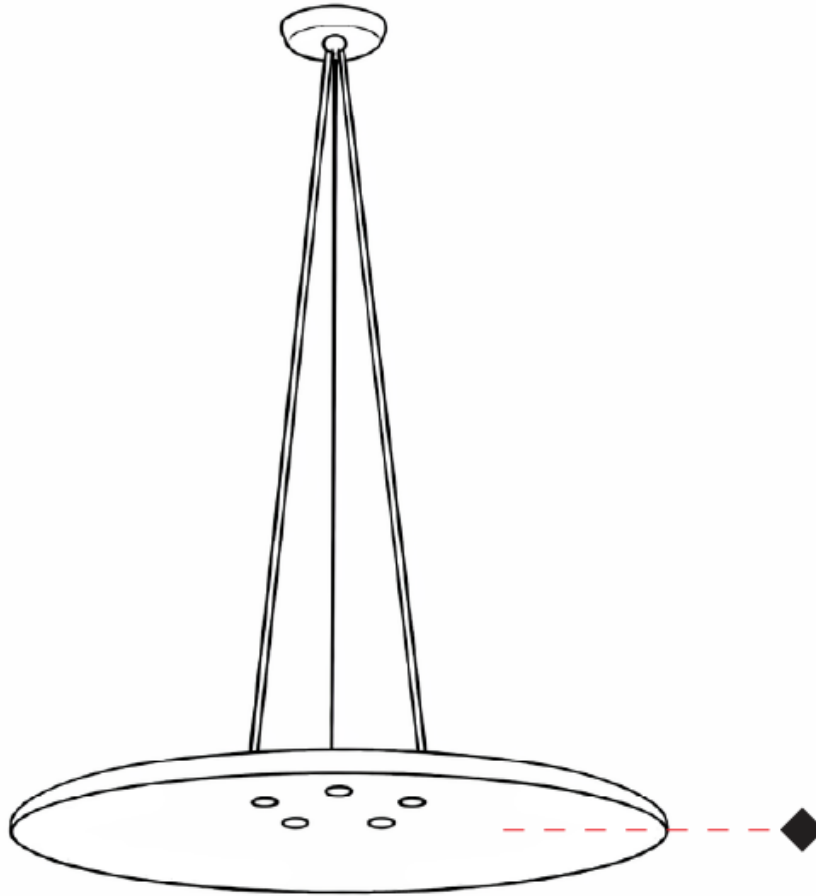

D111223-

PROJECT _____

TYPE _____

SPECIFIER _____

QUANTITY _____

DATE _____

D