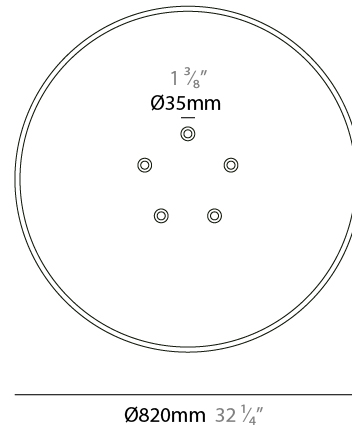

SONORA SURFACE

D112062- -

base number   Color   Finish
Temperature   Options

1. To build a product code in our configurator select the specify button on the base model # product page
2. To build a manual product code on this datasheet choose from the options listed below in blue font and add the suffix to the base model #

GENERAL

Series: Sonora
Partner: Ole
Division: Design
Installation: Surface
Product Type: Acoustic
Mounting Location: Ceiling
Light Distribution: Direct

PHYSICAL

Shape: Disc
Diameter (mm): 820
Diameter (in): 32 1/4
Height (mm): 140
Height (in): 5 1/2
[Fixture Finish: MBK](#)
Holder Finish: MBK
Acoustic Finish: MGR / BEI / TER
Fixture Material: Acoustic / Aluminum
Primary Material: Acoustic

ELECTRICAL

Lamp Type: LED
Input Wattage (W): 15
Dimming: Non-Dimming / DALI Dimming
Driver Included: No
Input Voltage (V): 120
Upon Request: 0-10V Dimming / Phase Dimming

LED

[Color Temperature (°K): 3000 / 4000](#)
Max. Delivered Lumen (lm): 1250 / 1310
CRI: >90 CRI
Lamp Life (hrs): 50000

OPTICAL

RATINGS AND CERTIFICATIONS

Certified By: Certified for North American Standards
IP rating: IP20

PROJECT
TYPE
SPECIFIER
QUANTITY
DATE