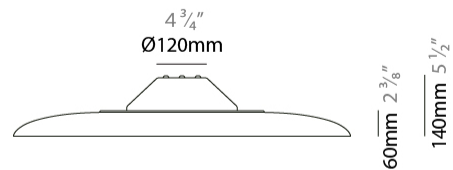

SONORA SURFACE

D112060- -

base number   Color   Finish
Temperature   Options

PROJECT
TYPE
SPECIFIER
QUANTITY
DATE

1. To build a product code in our configurator select the specify button on the base model # product page
2. To build a manual product code on this datasheet choose from the options listed below in blue font and add the suffix to the base model #

GENERAL

Series: Sonora
Partner: Ole
Division: Design
Installation: Surface
Product Type: Acoustic
Mounting Location: Ceiling
Light Distribution: Direct

PHYSICAL

Shape: Disc
Diameter (mm): 820
Diameter (in): 32 1/4
Height (mm): 140
Height (in): 5 1/2
Fixture Finish: MBK
Holder Finish: MBK
Acoustic Finish: MGR / BEI / TER
Fixture Material: Acoustic / Aluminum
Primary Material: Acoustic

ELECTRICAL

Lamp Type: LED
Input Wattage (W): 20
Dimming: Non-Dimming / Phase Dimming (120vac Only)
Driver Included: No
Driver Location: Remote
Driver Type: Constant Current - Universal
Driver Class: Class 2
Input Voltage (V): 120
Constant Current (MA): 700mA
Upon Request: 0-10V Dimming / Casambi

LED

Color Temperature (°K): 3000 / 4000
Max. Delivered Lumen (lm): 1413 / 1478
CRI: >82 CRI
Lamp Life (hrs): 50000

OPTICAL

RATINGS AND CERTIFICATIONS

Certified By: Certified for North American Standards
IP rating: IP20