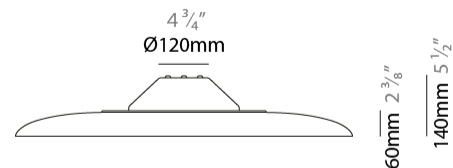

SONORA SURFACE

D112060- -

base number   Color   Finish
Temperature   Options

PROJECT
TYPE
SPECIFIER
QUANTITY
DATE

1. To build a product code in our configurator select the specify button on the base model # product page
2. To build a manual product code on this datasheet choose from the options listed below in blue font and add the suffix to the base model #

GENERAL

Series: Sonora
Partner: Ole
Division: Design
Installation: Surface
Product Type: Acoustic
Mounting Location: Ceiling
Light Distribution: Direct

PHYSICAL

Shape: Disc
Diameter (mm): 820
Diameter (in): 32 1/4
Height (mm): 140
Height (in): 5 1/2
Fixture Finish: MBK
Holder Finish: MBK
Acoustic Finish: MGR / BEI / TER
Fixture Material: Acoustic / Aluminum
Primary Material: Acoustic

ELECTRICAL

Lamp Type: LED
Input Wattage (W): 20
Dimming: Non-Dimming / Phase Dimming (120vac Only)
Driver Included: No
Driver Location: Remote
Driver Type: Constant Current - Universal
Driver Class: Class 2
Input Voltage (V): 120
Constant Current (MA): 700mA
Upon Request: 0-10V Dimming / Casambi

LED

Color Temperature (°K): 3000 / 4000
Max. Delivered Lumen (lm): 1413 / 1478
CRI: >82 CRI
Lamp Life (hrs): 50000

OPTICAL

RATINGS AND CERTIFICATIONS

Certified By: Certified for North American Standards
IP rating: IP20