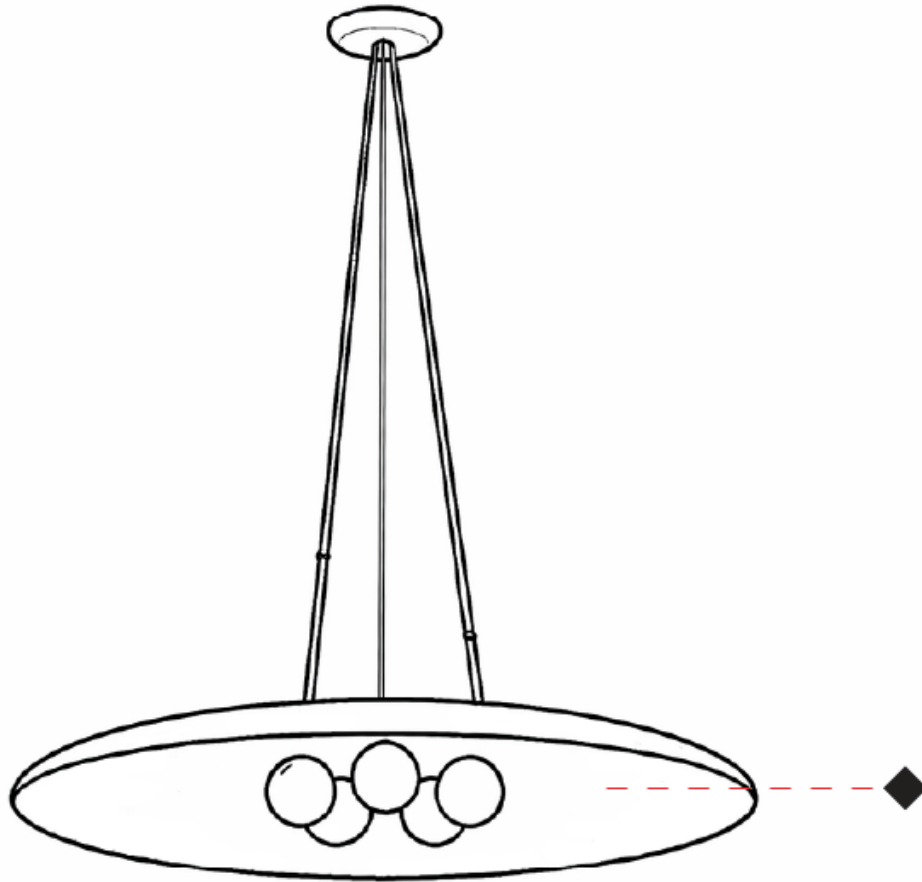

GENERAL

Series: Sonora
 Partner: Ole
 Division: Design
 Installation: Suspension
 Product Type: Acoustic
 Mounting Location: Ceiling
 Light Distribution: Adjustable

PHYSICAL

Shape: Disc
 Diameter (mm): 820
 Diameter (in): 32 ³/₁₆
 Height (mm): 90
 Height (in): 3 ¹/₂
 Max. Overall Height (mm): 1315
 Max. Overall Height (in): 51 ³/₄
 Fixture Finish: MBK
 Holder Finish: MBK
 Acoustic Finish: MGR / BEI / TER
 Fixture Material: Acoustic / Aluminum
 Primary Material: Fabric - Recycled
 Cable Details: 3000mm / 118 1/8" Cable

GENERAL

Series: Sonora
 Partner: Ole
 Division: Design
 Installation: Suspension
 Product Type: Acoustic
 Mounting Location: Ceiling
 Light Distribution: Adjustable

PHYSICAL

Shape: Disc
 Diameter (mm): 820
 Diameter (in): 32 1/4
 Height (mm): 120
 Height (in): 4 3/4
 Max. Overall Height (mm): 1345
 Max. Overall Height (in): 52
 Diffuser: Matte Opal Glass
 Fixture Finish: MBK
 Holder Finish: MBK
 Acoustic Finish: MGR / BEI / TER
 Fixture Material: Acoustic / Aluminum
 Primary Material: Acoustic
 Cable Details: 3000mm / 118 1/8" Cable

OPTICAL

Adjustability: Tilt ±45°

RATINGS AND CERTIFICATIONS

Certified By: Certified for North American Standards
 IP rating: IP20

PROJECT	_____
TYPE	_____
SPECIFIER	_____
QUANTITY	_____
DATE	_____

D111222-

GENERAL

Series: Sonora
 Partner: Ole
 Division: Design
 Installation: Suspension
 Product Type: Acoustic
 Mounting Location: Ceiling
 Light Distribution: Adjustable

PHYSICAL

Shape: Disc
 Diameter (mm): 820
 Diameter (in): 32 1/4
 Height (mm): 90
 Height (in): 3 1/2
 Max. Overall Height (mm): 1315
 Max. Overall Height (in): 51 3/4
 Fixture Finish: MBK
 Holder Finish: MBK
 Acoustic Finish: MGR / BEI / TER
 Fixture Material: Acoustic / Aluminum
 Primary Material: Acoustic
 Cable Details: 3000mm / 118 1/8" Cable