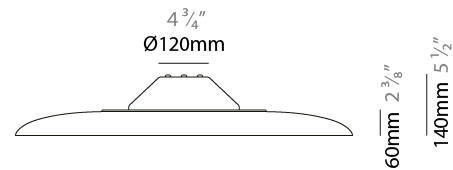

SONORA SURFACE

D112060- -

base number   Color   Finish
Temperature   Options

1. To build a product code in our configurator select the specify button on the base model # product page
2. To build a manual product code on this datasheet choose from the options listed below in blue font and add the suffix to the base model #

GENERAL

Series: Sonora
Partner: Ole
Division: Design
Installation: Surface
Product Type: Acoustic
Mounting Location: Ceiling
Light Distribution: Direct

PHYSICAL

Shape: Disc
Diameter (mm): 820
Diameter (in): 32 1/4
Height (mm): 140
Height (in): 5 1/2
Fixture Finish: MBK
Holder Finish: MBK
Acoustic Finish: MGR / BEI / TER
Fixture Material: Acoustic / Aluminum
Primary Material: Acoustic

ELECTRICAL

Lamp Type: LED
Input Wattage (W): 20
Dimming: Non-Dimming / Phase Dimming (120vac Only)
Driver Included: No
Driver Location: Remote
Driver Type: Constant Current - Universal
Driver Class: Class 2
Input Voltage (V): 120
Constant Current (MA): 700mA
Upon Request: 0-10V Dimming / Casambi

LED

Color Temperature (°K): 3000 / 4000
Max. Delivered Lumen (lm): 1413 / 1478
CRI: >82 CRI
Lamp Life (hrs): 50000

OPTICAL

RATINGS AND CERTIFICATIONS

Certified By: Certified for North American Standards
IP rating: IP20

PROJECT
TYPE
SPECIFIER
QUANTITY
DATE