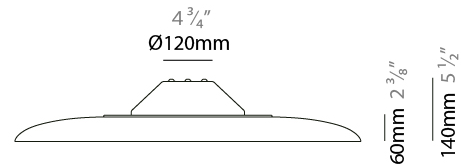

SONORA SURFACE

D112062- -

base number   Color   Finish
Temperature   Options

1. To build a product code in our configurator select the specify button on the base model # product page
2. To build a manual product code on this datasheet choose from the options listed below in blue font and add the suffix to the base model #

GENERAL

Series: Sonora
Partner: Ole
Division: Design
Installation: Surface
Product Type: Acoustic
Mounting Location: Ceiling
Light Distribution: Direct

PHYSICAL

Shape: Disc
Diameter (mm): 820
Diameter (in): 32 1/4
Height (mm): 140
Height (in): 5 1/2
[Fixture Finish: MBK](#)
Holder Finish: MBK
Acoustic Finish: MGR / BEI / TER
Fixture Material: Acoustic / Aluminum
Primary Material: Acoustic

ELECTRICAL

Lamp Type: LED
Input Wattage (W): 15
Dimming: Non-Dimming / DALI Dimming
Driver Included: No
Input Voltage (V): 120
Upon Request: 0-10V Dimming / Phase Dimming

LED

[Color Temperature (°K): 3000 / 4000](#)
Max. Delivered Lumen (lm): 1250 / 1310
CRI: >90 CRI
Lamp Life (hrs): 50000

OPTICAL

RATINGS AND CERTIFICATIONS

Certified By: Certified for North American Standards
IP rating: IP20

PROJECT
TYPE
SPECIFIER
QUANTITY
DATE