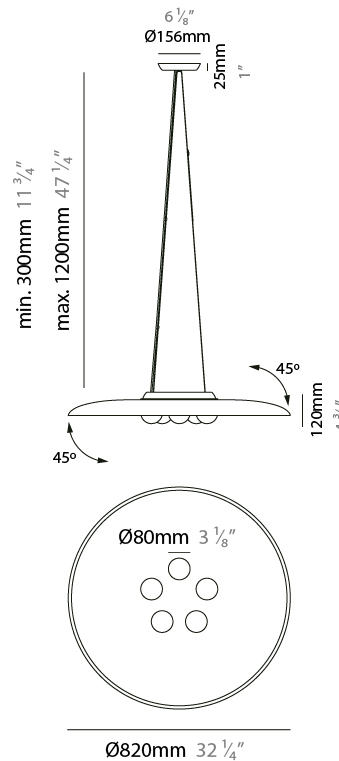

SONORA SUSPENSION

D111222- _____ - _____

base number   Color   Finish
Temperature   Options

1. To build a product code in our configurator select the specify button on the base model # product page
2. To build a manual product code on this datasheet choose from the options listed below in blue font and add the suffix to the base model #

GENERAL

Series: Sonora
Partner: Ole
Division: Design
Installation: Suspension
Product Type: Acoustic
Mounting Location: Ceiling
Light Distribution: Adjustable

PHYSICAL

Shape: Disc
Diameter (mm): 820
Diameter (in): 32 1/4
Height (mm): 120
Height (in): 4 3/4
Max. Overall Height (mm): 1345
Max. Overall Height (in): 52
Diffuser: Matte Opal Glass
Fixture Finish: MBK
Holder Finish: MBK
Acoustic Finish: MGR / BEI / TER
Fixture Material: Acoustic / Aluminum
Primary Material: Acoustic
Cable Details: 3000mm / 118 1/8" Cable

ELECTRICAL

Number of Lamps: 5
Lamp Type: LED Retrofit
Max. Wattage Per Lamp (W): 7
Lamp Base: G9
Dimming: Non-Dimmable
Driver Included: No
Input Voltage (V): 120Vac Direct Line

LED

Lamp Life (hrs): 50000

OPTICAL

Adjustability: Tilt ±45°

RATINGS AND CERTIFICATIONS

Certified By: Certified for North American Standards
IP rating: IP20

PROJECT	_____
TYPE	_____
SPECIFIER	_____
QUANTITY	_____
DATE	_____