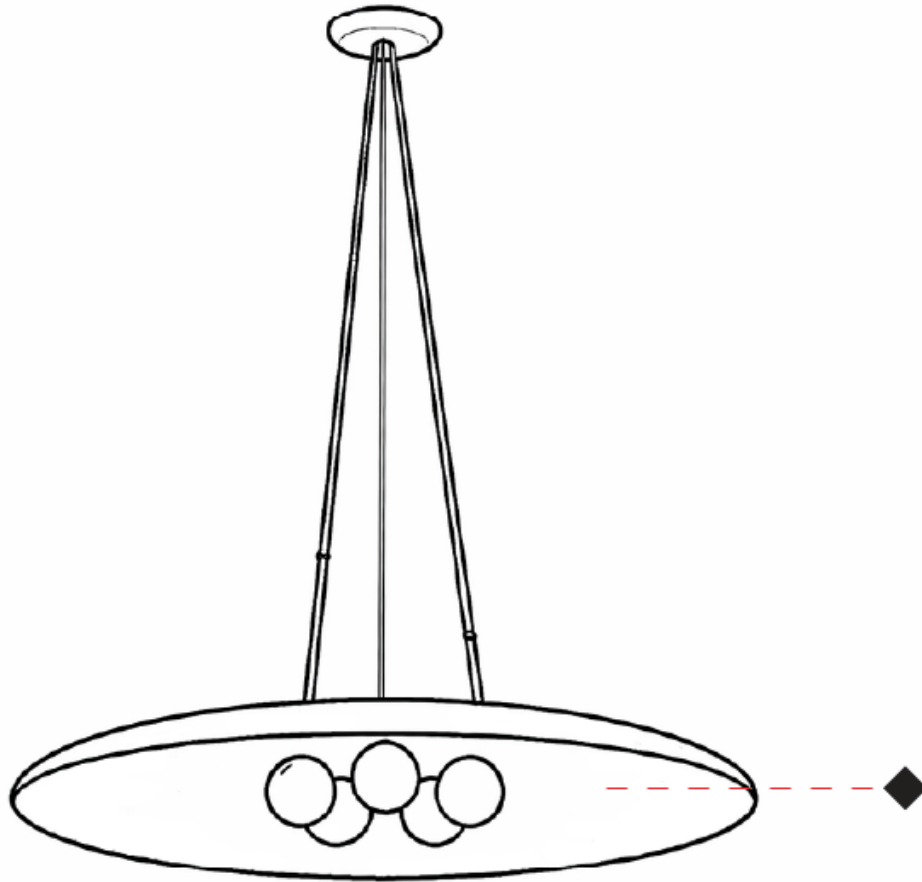

GENERAL

Series: Sonora
 Partner: Ole
 Division: Design
 Installation: Suspension
 Product Type: Acoustic
 Mounting Location: Ceiling
 Light Distribution: Adjustable

PHYSICAL

Shape: Disc
 Diameter (mm): 820
 Diameter (in): 32 ³/₁₆
 Height (mm): 90
 Height (in): 3 ¹/₂
 Max. Overall Height (mm): 1315
 Max. Overall Height (in): 51 ³/₄
 Fixture Finish: MBK
 Holder Finish: MBK
 Acoustic Finish: MGR / BEI / TER
 Fixture Material: Acoustic / Aluminum
 Primary Material: Fabric - Recycled
 Cable Details: 3000mm / 118 1/8" Cable

GENERAL

Series: Sonora
 Partner: Ole
 Division: Design
 Installation: Suspension
 Product Type: Acoustic
 Mounting Location: Ceiling
 Light Distribution: Adjustable

PHYSICAL

Shape: Disc
 Diameter (mm): 820
 Diameter (in): 32 1/4
 Height (mm): 120
 Height (in): 4 3/4
 Max. Overall Height (mm): 1345
 Max. Overall Height (in): 52
 Diffuser: Matte Opal Glass
 Fixture Finish: MBK
 Holder Finish: MBK
 Acoustic Finish: MGR / BEI / TER
 Fixture Material: Acoustic / Aluminum
 Primary Material: Acoustic
 Cable Details: 3000mm / 118 1/8" Cable

OPTICAL

Adjustability: Tilt ±45°

RATINGS AND CERTIFICATIONS

Certified By: Certified for North American Standards
 IP rating: IP20

D111222-

PROJECT	_____
TYPE	_____
SPECIFIER	_____
QUANTITY	_____
DATE	_____

GENERAL

Series: Sonora
 Partner: Ole
 Division: Design
 Installation: Suspension
 Product Type: Acoustic
 Mounting Location: Ceiling
 Light Distribution: Adjustable

PHYSICAL

Shape: Disc
 Diameter (mm): 820
 Diameter (in): 32 1/4
 Height (mm): 90
 Height (in): 3 1/2
 Max. Overall Height (mm): 1315
 Max. Overall Height (in): 51 3/4
 Fixture Finish: MBK
 Holder Finish: MBK
 Acoustic Finish: MGR / BEI / TER
 Fixture Material: Acoustic / Aluminum
 Primary Material: Acoustic
 Cable Details: 3000mm / 118 1/8" Cable