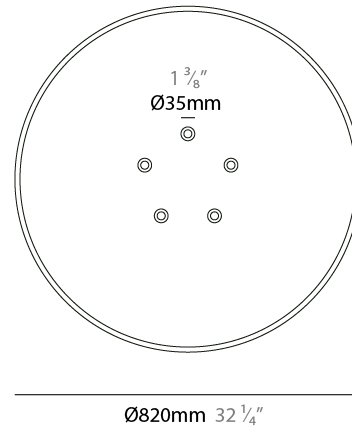

SONORA SURFACE

D112062- -

base number   Color   Finish
Temperature   Options

1. To build a product code in our configurator select the specify button on the base model # product page
2. To build a manual product code on this datasheet choose from the options listed below in blue font and add the suffix to the base model #

GENERAL

Series: Sonora
Partner: Ole
Division: Design
Installation: Surface
Product Type: Acoustic
Mounting Location: Ceiling
Light Distribution: Direct

PHYSICAL

Shape: Disc
Diameter (mm): 820
Diameter (in): 32 1/4
Height (mm): 140
Height (in): 5 1/2
[Fixture Finish: MBK](#)
Holder Finish: MBK
Acoustic Finish: MGR / BEI / TER
Fixture Material: Acoustic / Aluminum
Primary Material: Acoustic

ELECTRICAL

Lamp Type: LED
Input Wattage (W): 15
Dimming: Non-Dimming / DALI Dimming
Driver Included: No
Input Voltage (V): 120
Upon Request: 0-10V Dimming / Phase Dimming

LED

[Color Temperature (°K): 3000 / 4000](#)
Max. Delivered Lumen (lm): 1250 / 1310
CRI: >90 CRI
Lamp Life (hrs): 50000

OPTICAL

RATINGS AND CERTIFICATIONS

Certified By: Certified for North American Standards
IP rating: IP20

PROJECT
TYPE
SPECIFIER
QUANTITY
DATE