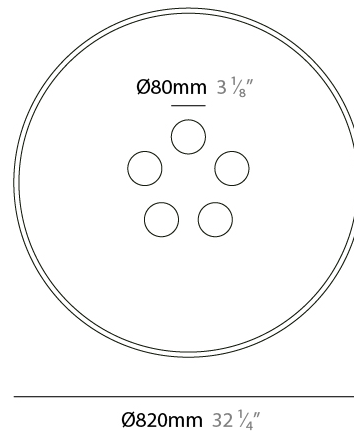

SONORA SURFACE

D112061- _____ - _____

base number   Color   Finish
Temperature   Options

1. To build a product code in our configurator select the specify button on the base model # product page
2. To build a manual product code on this datasheet choose from the options listed below in blue font and add the suffix to the base model #

GENERAL

Series: Sonora
Partner: Ole
Division: Design
Installation: Surface
Product Type: Acoustic
Mounting Location: Ceiling
Light Distribution: Direct

PHYSICAL

Shape: Disc
Diameter (mm): 820
Diameter (in): 32 1/4
Height (mm): 170
Height (in): 6 3/4
Diffuser: Matte Opal Glass
Fixture Finish: MBK
Holder Finish: MBK
Acoustic Finish: MGR / BEI / TER
Fixture Material: Acoustic / Aluminum
Primary Material: Acoustic

ELECTRICAL

Number of Lamps: 5
Lamp Type: LED Retrofit
Max. Wattage Per Lamp (W): 7
Lamp Base: G9
Dimming: Non-Dimmable
Driver Included: No
Input Voltage (V): 120Vac Direct Line

LED

Lamp Life (hrs): 50000

OPTICAL

RATINGS AND CERTIFICATIONS

Certified By: Certified for North American Standards
IP rating: IP20

PROJECT	_____
TYPE	_____
SPECIFIER	_____
QUANTITY	_____
DATE	_____