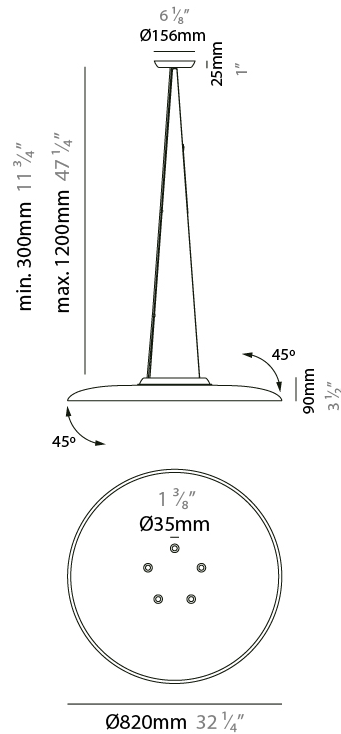

SONORA SUSPENSION

D111223- -

base number   Color   Finish
Temperature   Options

PROJECT
TYPE
SPECIFIER
QUANTITY
DATE

1. To build a product code in our configurator select the specify button on the base model # product page
2. To build a manual product code on this datasheet choose from the options listed below in blue font and add the suffix to the base model #

GENERAL

Series: Sonora
Partner: Ole
Division: Design
Installation: Suspension
Product Type: Acoustic
Mounting Location: Ceiling
Light Distribution: Adjustable

PHYSICAL

Shape: Disc
Diameter (mm): 820
Diameter (in): 32 1/4
Height (mm): 90
Height (in): 3 1/2
Max. Overall Height (mm): 1315
Max. Overall Height (in): 51 3/4
Fixture Finish: MBK
Holder Finish: MBK
Acoustic Finish: MGR / BEI / TER
Fixture Material: Acoustic / Aluminum
Primary Material: Acoustic
Cable Details: 3000mm / 118 1/8" Cable

ELECTRICAL

Lamp Type: LED
Input Wattage (W): 15
Dimming: Non-Dimming / DALI Dimming
Driver Included: No
Input Voltage (V): 120
Upon Request: 0-10V Dimming / Phase Dimming

LED

Color Temperature (°K): 3000 / 4000
Max. Delivered Lumen (lm): 1250 / 1310
CRI: >90 CRI
Lamp Life (hrs): 50000

OPTICAL

Adjustability: Tilt ±45°

RATINGS AND CERTIFICATIONS

Certified By: Certified for North American Standards
IP rating: IP20