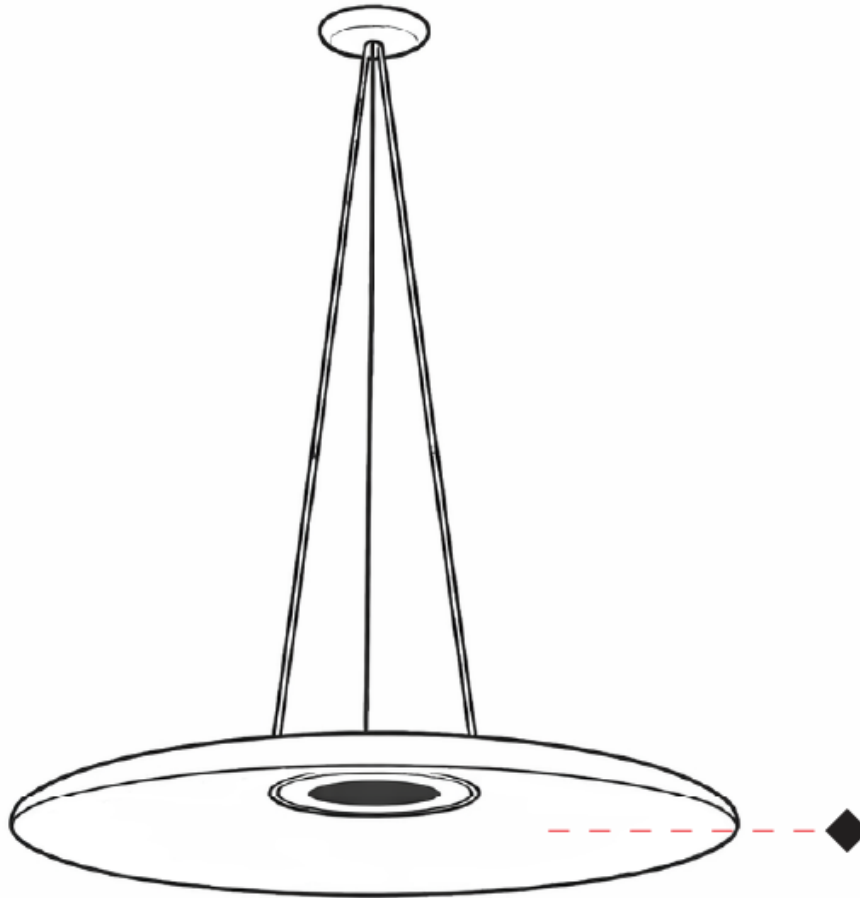

D111221-

PROJECT _____

TYPE _____

SPECIFIER _____

QUANTITY _____

DATE _____

D