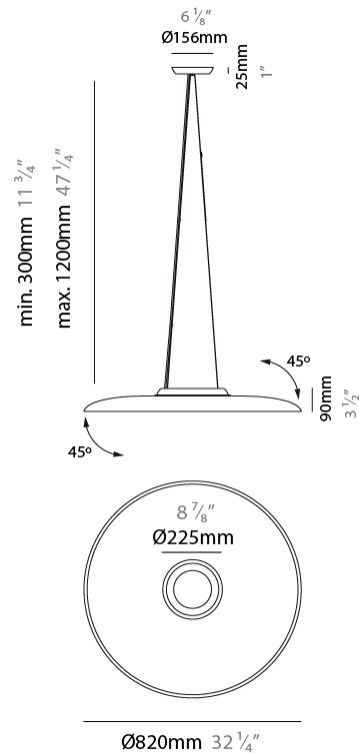

SONORA SUSPENSION

D111221- -

base number   Color   Finish
Temperature   Options

1. To build a product code in our configurator select the specify button on the base model # product page
2. To build a manual product code on this datasheet choose from the options listed below in blue font and add the suffix to the base model #

GENERAL

Series: Sonora
Partner: Ole
Division: Design
Installation: Suspension
Product Type: Acoustic
Mounting Location: Ceiling
Light Distribution: Adjustable

PHYSICAL

Shape: Disc
Diameter (mm): 820
Diameter (in): 32 ³/₁₆
Height (mm): 90
Height (in): 3 ¹/₂
Max. Overall Height (mm): 1315
Max. Overall Height (in): 51 ³/₄
Fixture Finish: MBK
Holder Finish: MBK
Acoustic Finish: MGR / BEI / TER
Fixture Material: Acoustic / Aluminum
Primary Material: Fabric - Recycled
Cable Details: 3000mm / 118 1/8" Cable

ELECTRICAL

Lamp Type: LED
Input Wattage (W): 20
Dimming: Non-Dimming / Phase Dimming (120vac Only)
Driver Included: No
Driver Location: Remote
Driver Type: Constant Current - Universal
Driver Class: Class 2
Input Voltage (V): 120
Constant Current (MA): 700mA
Upon Request: 0-10V Dimming / Casambi

LED

Color Temperature (°K): 3000 / 4000
Max. Delivered Lumen (lm): 1413 / 1478
CRI: >82 CRI
Lamp Life (hrs): 50000

OPTICAL

Adjustability: Tilt ±45°

RATINGS AND CERTIFICATIONS

Certified By: Certified for North American Standards
IP rating: IP20

PROJECT
TYPE
SPECIFIER
QUANTITY
DATE