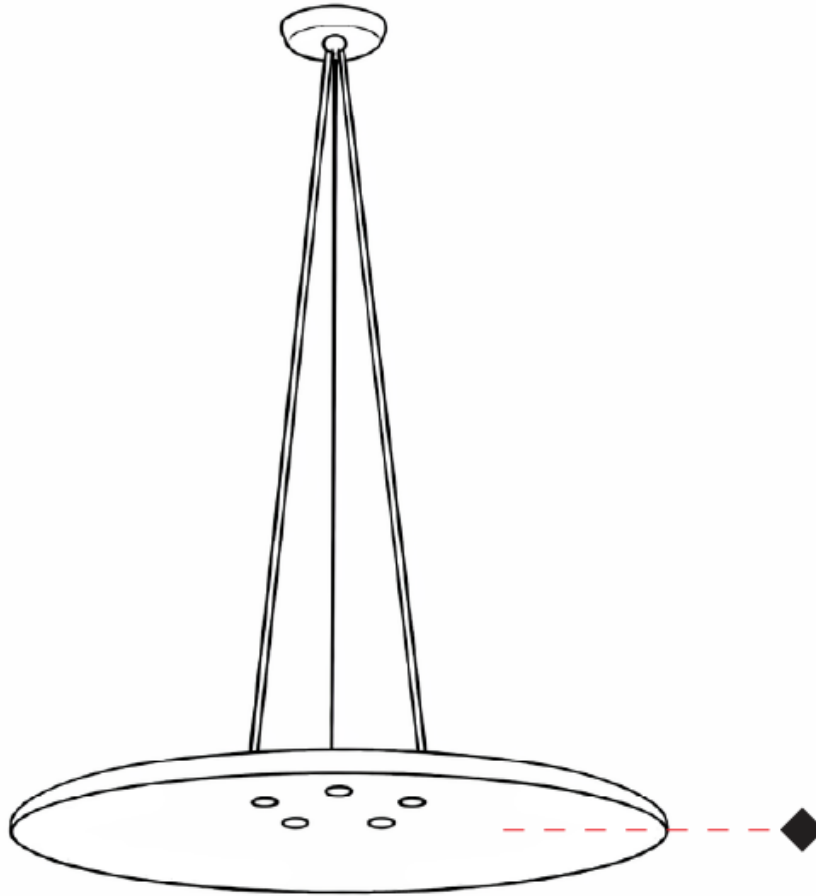

D111223-

PROJECT

TYPE

SPECIFIER

QUANTITY

DATE

D