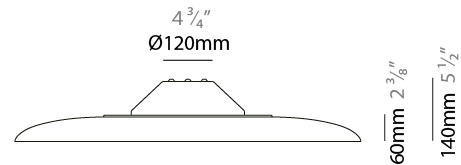

SONORA SURFACE

D112062- -

base number   Color   Finish
Temperature   Options

1. To build a product code in our configurator select the specify button on the base model # product page
2. To build a manual product code on this datasheet choose from the options listed below in blue font and add the suffix to the base model #

GENERAL

Series: Sonora
Partner: Ole
Division: Design
Installation: Surface
Product Type: Acoustic
Mounting Location: Ceiling
Light Distribution: Direct

PHYSICAL

Shape: Disc
Diameter (mm): 820
Diameter (in): 32 1/4
Height (mm): 140
Height (in): 5 1/2
[Fixture Finish: MBK](#)
Holder Finish: MBK
Acoustic Finish: MGR / BEI / TER
Fixture Material: Acoustic / Aluminum
Primary Material: Acoustic

ELECTRICAL

Lamp Type: LED
Input Wattage (W): 15
Dimming: Non-Dimming / DALI Dimming
Driver Included: No
Input Voltage (V): 120
Upon Request: 0-10V Dimming / Phase Dimming

LED

[Color Temperature (°K): 3000 / 4000](#)
Max. Delivered Lumen (lm): 1250 / 1310
CRI: >90 CRI
Lamp Life (hrs): 50000

OPTICAL

RATINGS AND CERTIFICATIONS

Certified By: Certified for North American Standards
IP rating: IP20

PROJECT
TYPE
SPECIFIER
QUANTITY
DATE

Ø820mm 32 1/4"