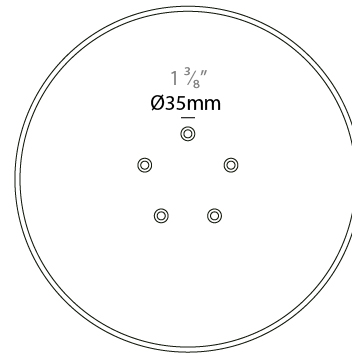

SONORA SURFACE

D112062- -

base number   Color   Finish
Temperature   Options

1. To build a product code in our configurator select the specify button on the base model # product page
2. To build a manual product code on this datasheet choose from the options listed below in blue font and add the suffix to the base model #

GENERAL

Series: Sonora
Partner: Ole
Division: Design
Installation: Surface
Product Type: Acoustic
Mounting Location: Ceiling
Light Distribution: Direct

PHYSICAL

Shape: Disc
Diameter (mm): 820
Diameter (in): 32 1/4
Height (mm): 140
Height (in): 5 1/2
[Fixture Finish: MBK](#)
Holder Finish: MBK
Acoustic Finish: MGR / BEI / TER
Fixture Material: Acoustic / Aluminum
Primary Material: Acoustic

ELECTRICAL

Lamp Type: LED
Input Wattage (W): 15
Dimming: Non-Dimming / DALI Dimming
Driver Included: No
Input Voltage (V): 120
Upon Request: 0-10V Dimming / Phase Dimming

LED

[Color Temperature (°K): 3000 / 4000](#)
Max. Delivered Lumen (lm): 1250 / 1310
CRI: >90 CRI
Lamp Life (hrs): 50000

OPTICAL

RATINGS AND CERTIFICATIONS

Certified By: Certified for North American Standards
IP rating: IP20

PROJECT
TYPE
SPECIFIER
QUANTITY
DATE

Ø820mm 32 1/4"