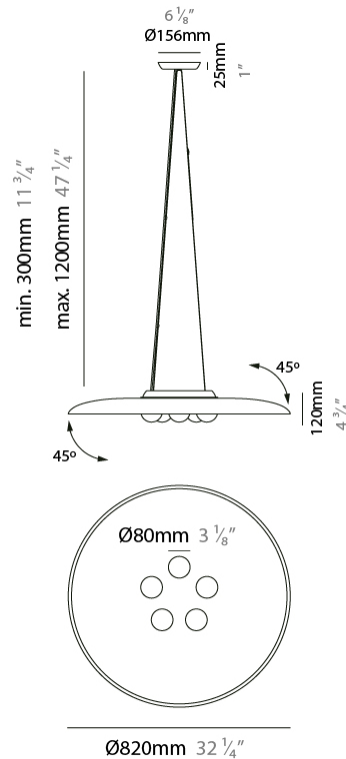

SONORA SUSPENSION

D111222- -

base number   Color   Finish
Temperature   Options

1. To build a product code in our configurator select the specify button on the base model # product page
2. To build a manual product code on this datasheet choose from the options listed below in blue font and add the suffix to the base model #

GENERAL

Series: Sonora
Partner: Ole
Division: Design
Installation: Suspension
Product Type: Acoustic
Mounting Location: Ceiling
Light Distribution: Adjustable

PHYSICAL

Shape: Disc
Diameter (mm): 820
Diameter (in): 32 1/4
Height (mm): 120
Height (in): 4 3/4
Max. Overall Height (mm): 1345
Max. Overall Height (in): 52
Diffuser: Matte Opal Glass
Fixture Finish: MBK
Holder Finish: MBK
Acoustic Finish: MGR / BEI / TER
Fixture Material: Acoustic / Aluminum
Primary Material: Acoustic
Cable Details: 3000mm / 118 1/8" Cable

ELECTRICAL

Number of Lamps: 5
Lamp Type: LED Retrofit
Max. Wattage Per Lamp (W): 7
Lamp Base: G9
Dimming: Non-Dimmable
Driver Included: No
Input Voltage (V): 120Vac Direct Line

LED

Lamp Life (hrs): 50000

OPTICAL

Adjustability: Tilt ±45°

RATINGS AND CERTIFICATIONS

Certified By: Certified for North American Standards
IP rating: IP20

PROJECT	
TYPE	
SPECIFIER	
QUANTITY	
DATE