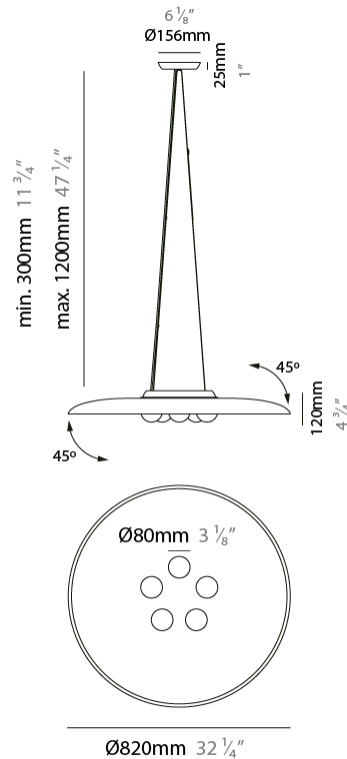

SONORA SUSPENSION

D111222- -

base number   Color   Finish
Temperature   Options

PROJECT
TYPE
SPECIFIER
QUANTITY
DATE

1. To build a product code in our configurator select the specify button on the base model # product page
2. To build a manual product code on this datasheet choose from the options listed below in blue font and add the suffix to the base model #

GENERAL

Series: Sonora
Partner: Ole
Division: Design
Installation: Suspension
Product Type: Acoustic
Mounting Location: Ceiling
Light Distribution: Adjustable

PHYSICAL

Shape: Disc
Diameter (mm): 820
Diameter (in): 32 1/4
Height (mm): 120
Height (in): 4 3/4
Max. Overall Height (mm): 1345
Max. Overall Height (in): 52
Diffuser: Matte Opal Glass
Fixture Finish: MBK
Holder Finish: MBK
Acoustic Finish: MGR / BEI / TER
Fixture Material: Acoustic / Aluminum
Primary Material: Acoustic
Cable Details: 3000mm / 118 1/8" Cable

ELECTRICAL

Number of Lamps: 5
Lamp Type: LED Retrofit
Max. Wattage Per Lamp (W): 7
Lamp Base: G9
Dimming: Non-Dimmable
Driver Included: No
Input Voltage (V): 120Vac Direct Line

LED

Lamp Life (hrs): 50000

OPTICAL

Adjustability: Tilt ±45°

RATINGS AND CERTIFICATIONS

Certified By: Certified for North American Standards
IP rating: IP20