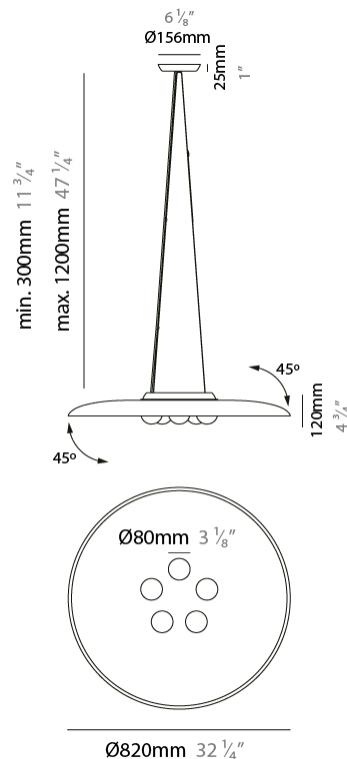

SONORA SUSPENSION

D111222- -

base number   Color   Finish
Temperature   Options

PROJECT
TYPE
SPECIFIER
QUANTITY
DATE

1. To build a product code in our configurator select the specify button on the base model # product page
2. To build a manual product code on this datasheet choose from the options listed below in blue font and add the suffix to the base model #

GENERAL

Series: Sonora
Partner: Ole
Division: Design
Installation: Suspension
Product Type: Acoustic
Mounting Location: Ceiling
Light Distribution: Adjustable

PHYSICAL

Shape: Disc
Diameter (mm): 820
Diameter (in): 32 1/4
Height (mm): 120
Height (in): 4 3/4
Max. Overall Height (mm): 1345
Max. Overall Height (in): 52
Diffuser: Matte Opal Glass
Fixture Finish: MBK
Holder Finish: MBK
Acoustic Finish: MGR / BEI / TER
Fixture Material: Acoustic / Aluminum
Primary Material: Acoustic
Cable Details: 3000mm / 118 1/8" Cable

ELECTRICAL

Number of Lamps: 5
Lamp Type: LED Retrofit
Max. Wattage Per Lamp (W): 7
Lamp Base: G9
Dimming: Non-Dimmable
Driver Included: No
Input Voltage (V): 120Vac Direct Line

LED

Lamp Life (hrs): 50000

OPTICAL

Adjustability: Tilt ±45°

RATINGS AND CERTIFICATIONS

Certified By: Certified for North American Standards
IP rating: IP20