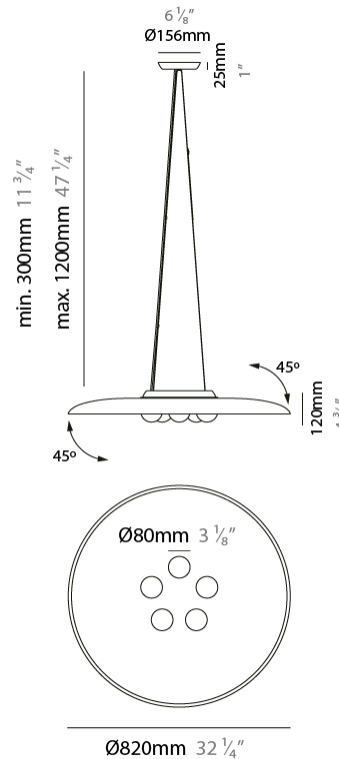

SONORA SUSPENSION

D111222- -

base number   Color   Finish
Temperature   Options

PROJECT
TYPE
SPECIFIER
QUANTITY
DATE

1. To build a product code in our configurator select the specify button on the base model # product page
2. To build a manual product code on this datasheet choose from the options listed below in blue font and add the suffix to the base model #

GENERAL

Series: Sonora
Partner: Ole
Division: Design
Installation: Suspension
Product Type: Acoustic
Mounting Location: Ceiling
Light Distribution: Adjustable

PHYSICAL

Shape: Disc
Diameter (mm): 820
Diameter (in): 32 1/4
Height (mm): 120
Height (in): 4 3/4
Max. Overall Height (mm): 1345
Max. Overall Height (in): 52
Diffuser: Matte Opal Glass
Fixture Finish: MBK
Holder Finish: MBK
Acoustic Finish: MGR / BEI / TER
Fixture Material: Acoustic / Aluminum
Primary Material: Acoustic
Cable Details: 3000mm / 118 1/8" Cable

ELECTRICAL

Number of Lamps: 5
Lamp Type: LED Retrofit
Max. Wattage Per Lamp (W): 7
Lamp Base: G9
Dimming: Non-Dimmable
Driver Included: No
Input Voltage (V): 120Vac Direct Line

LED

Lamp Life (hrs): 50000

OPTICAL

Adjustability: Tilt ±45°

RATINGS AND CERTIFICATIONS

Certified By: Certified for North American Standards
IP rating: IP20