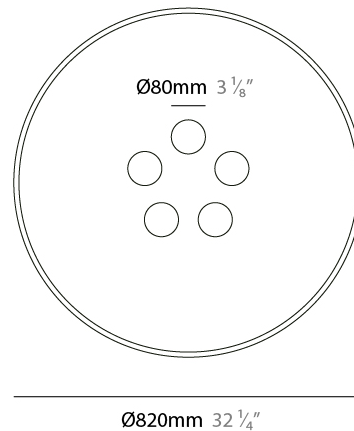

SONORA SURFACE

D112061- _____ - _____

base number   Color   Finish
Temperature   Options

1. To build a product code in our configurator select the specify button on the base model # product page
2. To build a manual product code on this datasheet choose from the options listed below in blue font and add the suffix to the base model #

GENERAL

Series: Sonora
Partner: Ole
Division: Design
Installation: Surface
Product Type: Acoustic
Mounting Location: Ceiling
Light Distribution: Direct

PHYSICAL

Shape: Disc
Diameter (mm): 820
Diameter (in): 32 1/4
Height (mm): 170
Height (in): 6 3/4
Diffuser: Matte Opal Glass
Fixture Finish: MBK
Holder Finish: MBK
Acoustic Finish: MGR / BEI / TER
Fixture Material: Acoustic / Aluminum
Primary Material: Acoustic

ELECTRICAL

Number of Lamps: 5
Lamp Type: LED Retrofit
Max. Wattage Per Lamp (W): 7
Lamp Base: G9
Dimming: Non-Dimmable
Driver Included: No
Input Voltage (V): 120Vac Direct Line

LED

Lamp Life (hrs): 50000

OPTICAL

RATINGS AND CERTIFICATIONS

Certified By: Certified for North American Standards
IP rating: IP20

PROJECT
TYPE
SPECIFIER
QUANTITY
DATE