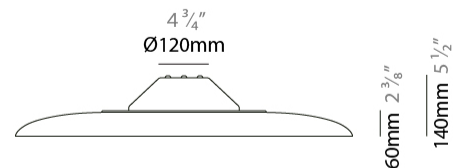

SONORA SURFACE

D112060- -

base number   Color   Finish
Temperature   Options

PROJECT
TYPE
SPECIFIER
QUANTITY
DATE

1. To build a product code in our configurator select the specify button on the base model # product page
2. To build a manual product code on this datasheet choose from the options listed below in blue font and add the suffix to the base model #

GENERAL

Series: Sonora
Partner: Ole
Division: Design
Installation: Surface
Product Type: Acoustic
Mounting Location: Ceiling
Light Distribution: Direct

PHYSICAL

Shape: Disc
Diameter (mm): 820
Diameter (in): 32 1/4
Height (mm): 140
Height (in): 5 1/2
Fixture Finish: MBK
Holder Finish: MBK
Acoustic Finish: MGR / BEI / TER
Fixture Material: Acoustic / Aluminum
Primary Material: Acoustic

ELECTRICAL

Lamp Type: LED
Input Wattage (W): 20
Dimming: Non-Dimming / Phase Dimming (120vac Only)
Driver Included: No
Driver Location: Remote
Driver Type: Constant Current - Universal
Driver Class: Class 2
Input Voltage (V): 120
Constant Current (MA): 700mA
Upon Request: 0-10V Dimming / Casambi

LED

Color Temperature (°K): 3000 / 4000
Max. Delivered Lumen (lm): 1413 / 1478
CRI: >82 CRI
Lamp Life (hrs): 50000

OPTICAL

RATINGS AND CERTIFICATIONS

Certified By: Certified for North American Standards
IP rating: IP20