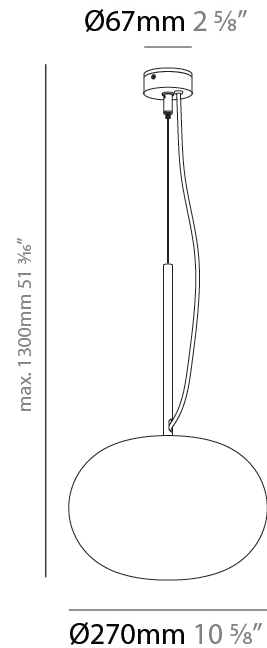

SPAN SUSPENSION

D91235

base number

1. To build a product code in our configurator select the specify button on the base model # product page
2. To build a manual product code on this datasheet choose from the options listed below in blue font and add the suffix to the base model #

GENERAL

Series: Span
Brand: Milan
Division: Design
Mounting Type: Suspension
Mounting Location: Ceiling
Subcategory: Pendant

PHYSICAL

Shape: Sphere
Diameter (mm): 270
Diameter (in): 10 ⁵/₈
Height (mm): 365
Height (in): 14 ³/₈
Max. Overall Height (mm): 3000
Max. Overall Height (in): 118 ¹/₈
Light Distribution: Direct / Indirect
Diffuser: Glass - Opal
Fixture Finish: MBQ
Fixture Material: Glass / Metal
Cable Details: 2635mm / 103 3/4" Cable

ELECTRICAL

Number of Lamps: 1
Lamp Type: LED Retrofit
Bulb Included: Bulb Not Included
Max. Wattage Per Lamp (W): 13
Lamp Base: E26
Input Voltage (V): 120
Upon Request: GU24 / 277Vac

LED

OPTICAL

RATINGS AND CERTIFICATIONS

Certified By: Certified for North American Standards
IP rating: IP20

PROJECT	
TYPE	
SPECIFIER	
QUANTITY	
DATE