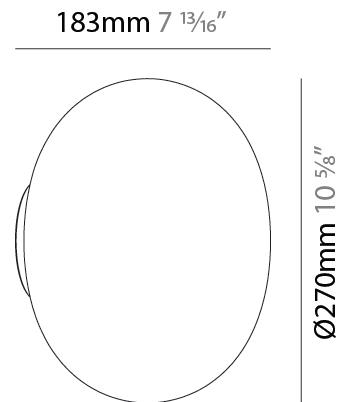

PROJECT	_____
TYPE	_____
SPECIFIER	_____
QUANTITY	_____
DATE	_____

SPAN SURFACE

D92268

base number

1. To build a product code in our configurator select the specify button on the base model # product page
2. To build a manual product code on this datasheet choose from the options listed below in blue font and add the suffix to the base model #

GENERAL

Series: Span _____
Brand: Milan _____
Division: Design _____
Mounting Type: Surface _____
Mounting Location: Wall / Ceiling _____
Subcategory: Pendant _____

PHYSICAL

Shape: Sphere _____
Diameter (mm): 270 _____
Diameter (in): 14 $\frac{3}{8}$ _____
Height (mm): 270 _____
Depth (mm): 183 _____
Height (in): 14 $\frac{3}{8}$ _____
Depth (in): 7 $\frac{3}{16}$ _____
Light Distribution: Direct / Indirect _____
Diffuser: Glass - Opal _____
Fixture Finish: MBQ _____
Fixture Material: Glass / Metal _____
Cable Details: 2635mm / 103 3/4" Cable _____

ELECTRICAL

Number of Lamps: 1 _____
Lamp Type: LED Retrofit _____
Bulb Included: Bulb Not Included _____
Max. Wattage Per Lamp (W): 13 _____
Lamp Base: E26 _____
Input Voltage (V): 120 _____
Upon Request: GU24 / 277Vac _____

LED

OPTICAL

RATINGS AND CERTIFICATIONS

Certified By: Certified for North American Standards _____
IP rating: IP20 _____