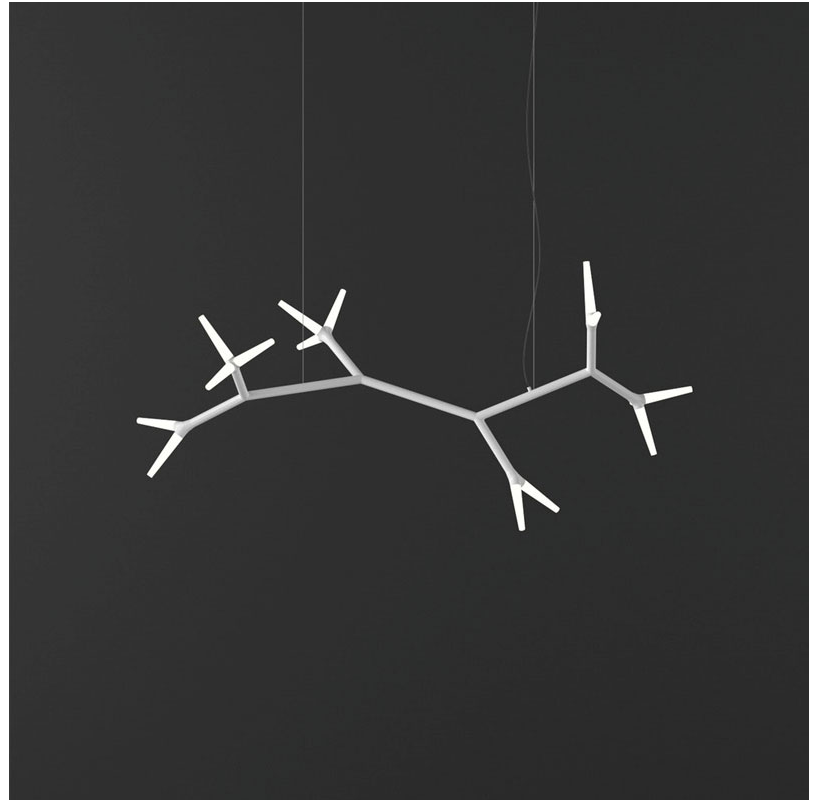

PROJECT	
TYPE	
SPECIFIER	
QUANTITY	
DATE	

SPARKS 6 SUSPENSION

D101692-

base number	LED Dimming	Finish Options
-------------	-------------	----------------

- To build a product code in our configurator select the specify button on the base model # product page
- To build a manual product code on this datasheet choose from the options listed below in blue font and add the suffix to the base model #

GENERAL

Series: Sparks
Subseries: Sparks 6
Partner: Quasar
Division: Design
Installation: Suspension
Product Type: Pendant
Mounting Location: Ceiling

PHYSICAL

Shape: Abstract
Length (mm): 1900
Length (in): 74 ¹³ / ₁₆
Width (mm): 870
Width (in): 34 ¹ / ₄
Height (mm): 860
Height (in): 33 ⁷ / ₈
Max. Overall Height (mm): 2860
Max. Overall Height (in): 112 ⁵ / ₈
Weight (kg): 7
Weight (lbs): 15.43
Fixture Finish: WHI / PAL
Fixture Material: Metal
Cable Details: 2000mm Cable

LED

Number of LEDs: 6
Color Temperature (°K): 2700
Max. Delivered Lumen (lm): 2256
CRI: >90 CRI
Lamp Life (hrs): 50000

OPTICAL

RATINGS AND CERTIFICATIONS

Certified By: Certified for North American Standards
IP rating: IP20