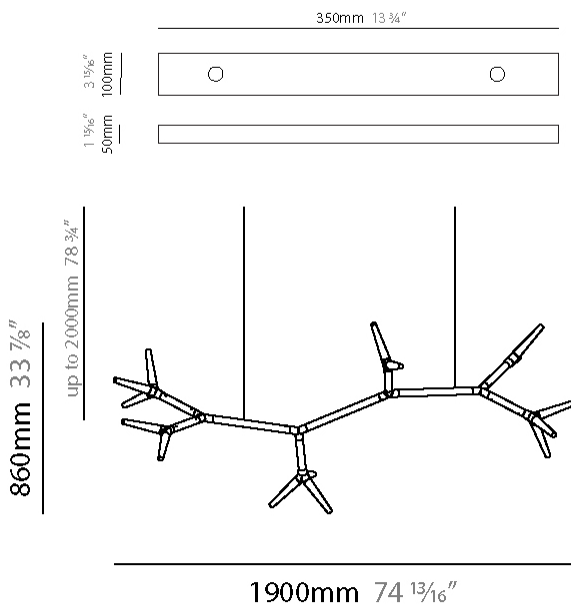

GENERAL

Series: Sparks
Subseries: Sparks 6
Partner: Quasar
Division: Design
Installation: Suspension
Product Type: Pendant
Mounting Location: Ceiling

PHYSICAL

Shape: Abstract
Length (mm): 1900
Length (in): 74 ¹³ / ₁₆
Width (mm): 870
Width (in): 34 ¹ / ₄
Height (mm): 860
Height (in): 33 ⁷ / ₈
Max. Overall Height (mm): 2860
Max. Overall Height (in): 112 ⁵ / ₈
Weight (kg): 7
Weight (lbs): 15.43
Fixture Finish: WHI / PAL
Fixture Material: Metal
Cable Details: 2000mm Cable

LED

Number of LEDs: 6
Color Temperature (°K): 2700
Max. Delivered Lumen (lm): 2256
CRI: >90 CRI
Lamp Life (hrs): 50000

OPTICAL

RATINGS AND CERTIFICATIONS

Certified By: Certified for North American Standards
IP rating: IP20

GENERAL

Series: Sparks
 Subseries: Sparks 15
 Partner: Quasar
 Division: Design
 Installation: Surface
 Product Type: Wall Surface
 Mounting Location: Wall

PHYSICAL

Shape: Abstract
 Length (mm): 1900
 Length (in): 74 ¹³/₁₆
 Height (mm): 3340
 Depth (mm): 900
 Height (in): 131 ¹/₂
 Depth (in): 35 ⁷/₁₆
 Weight (kg): 17
 Weight (lbs): 37.48
 Fixture Finish: WHI / PAL
 Fixture Material: Metal