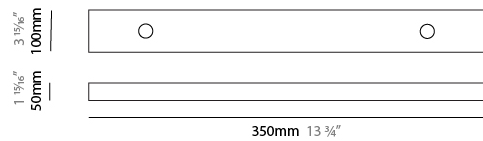

SPARKS 15 SURFACE

D103147- -

base number   LED Dimming   Finish Options

1. To build a product code in our configurator select the specify button on the base model # product page
2. To build a manual product code on this datasheet choose from the options listed below in blue font and add the suffix to the base model #

GENERAL

Series: Sparks
Subseries: Sparks 15
Partner: Quasar
Division: Design
Installation: Surface
Product Type: Wall Surface
Mounting Location: Wall

PHYSICAL

Shape: Abstract
Length (mm): 1900
Length (in): 74 ¹³/₁₆
Height (mm): 3340
Depth (mm): 900
Height (in): 131 ¹/₂
Depth (in): 35 ⁷/₁₆
Weight (kg): 17
Weight (lbs): 37.48
Fixture Finish: WHI / PAL
Fixture Material: Metal

ELECTRICAL

Lamp Type: LED
Input Wattage (W): 69
Total Output Wattage (W): 48
Dimming: Non-Dimming / Phase Dimming (120Vac only) / 0-10V Dimming
Driver Included: Yes
Driver Location: Integrated
Driver Type: Constant Voltage - Universal
Driver Class: Class 2
Input Voltage (V): 120 - 277
Output Voltage (V): 24

LED

Number of LEDs: 15
Color Temperature (°K): 2700
Max. Delivered Lumen (lm): 5640
CRI: >90 CRI
Lamp Life (hrs): 50000

OPTICAL

RATINGS AND CERTIFICATIONS

Certified By: Certified for North American Standards
IP rating: IP20