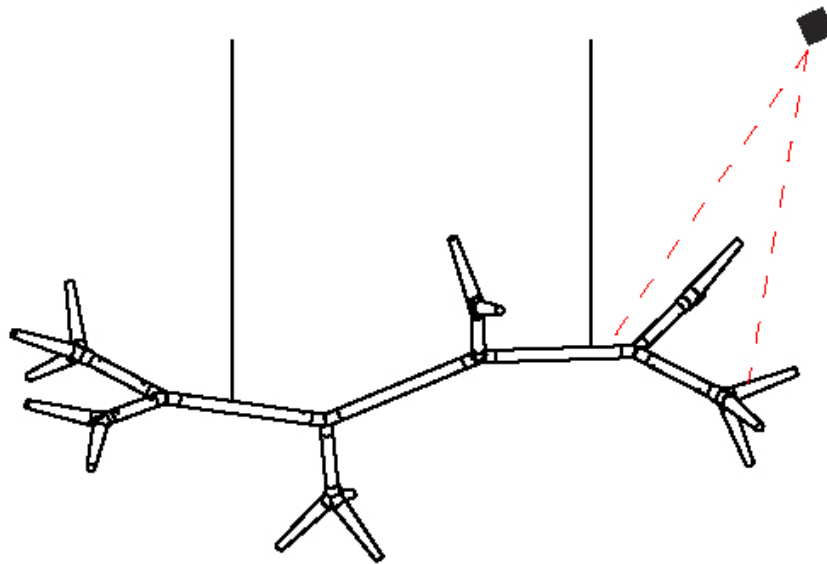

SPARKS 6 SUSPENSION

D101692-

PROJECT _____

TYPE _____

SPECIFIER _____

QUANTITY _____

DATE _____

D