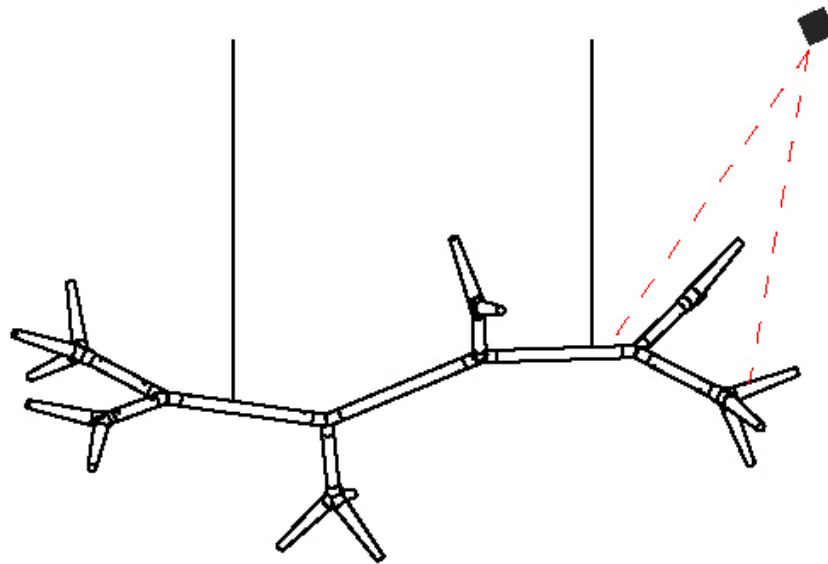

D101692-

PROJECT	_____
TYPE	_____
SPECIFIER	_____
QUANTITY	_____
DATE	_____

D