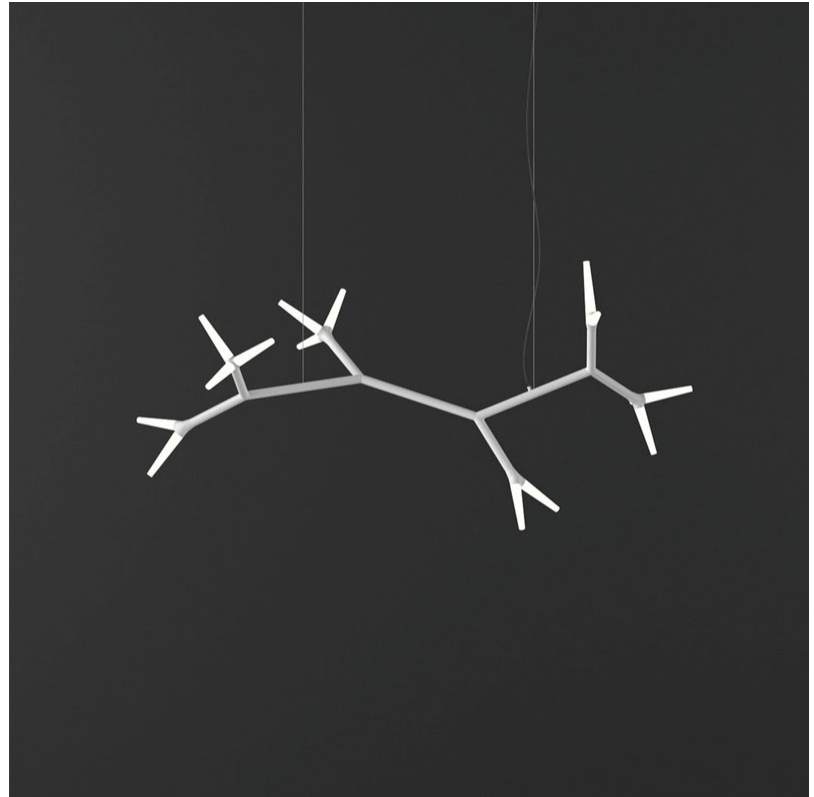

PROJECT	
TYPE	
SPECIFIER	
QUANTITY	
DATE	

SPARKS 6 SUSPENSION

D101692-

base number	LED Dimming	Finish Options

1. To build a product code in our configurator select the specify button on the base model # product page
2. To build a manual product code on this datasheet choose from the options listed below in blue font and add the suffix to the base model #

GENERAL

Series: Sparks
Subseries: Sparks 6
Partner: Quasar
Division: Design
Installation: Suspension
Product Type: Pendant
Mounting Location: Ceiling

PHYSICAL

Shape: Abstract
Length (mm): 1900
Length (in): 74 ¹³/₁₆
Width (mm): 870
Width (in): 34 ¹/₄
Height (mm): 860
Height (in): 33 ⁷/₈
Max. Overall Height (mm): 2860
Max. Overall Height (in): 112 ⁵/₈
Weight (kg): 7
Weight (lbs): 15.43
Fixture Finish: WHI / PAL
Fixture Material: Metal
Cable Details: 2000mm Cable

ELECTRICAL

Lamp Type: LED
Input Wattage (W): 27.6
Total Output Wattage (W): 19.2
Dimming: Non-Dimming / Phase Dimming (120Vac only) / 0-10V Dimming
Driver Included: Yes
Driver Location: Integrated
Driver Type: Constant Voltage - Universal
Driver Class: Class 2
Input Voltage (V): 120 - 277
Output Voltage (V): 24

LED

Number of LEDs: 6
Color Temperature (°K): 2700
Max. Delivered Lumen (lm): 2256
CRI: >90 CRI
Lamp Life (hrs): 50000

OPTICAL

RATINGS AND CERTIFICATIONS

Certified By: Certified for North American Standards
IP rating: IP20