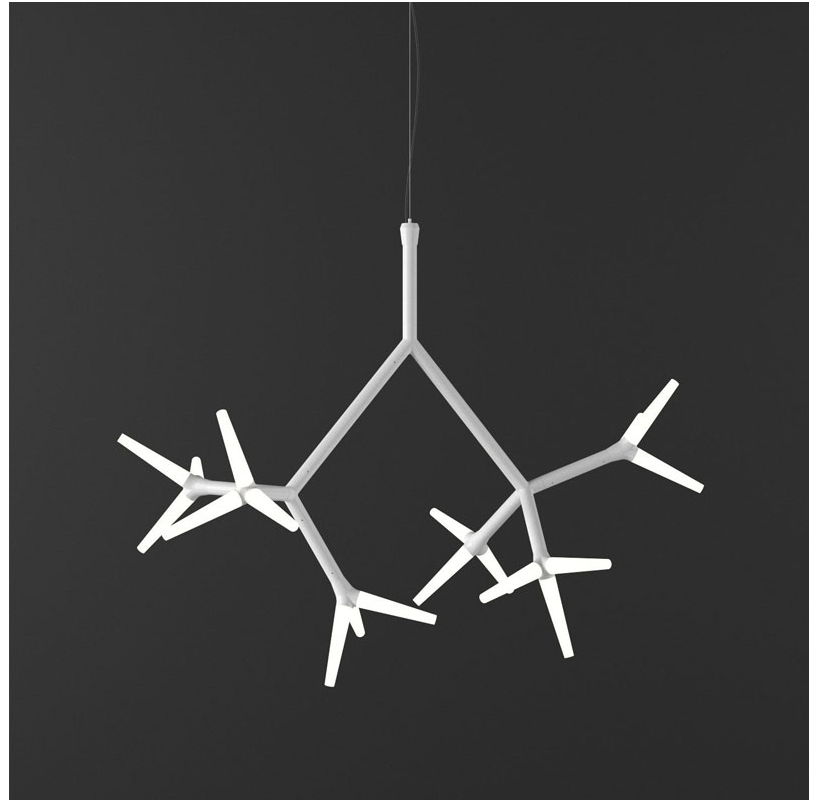

PROJECT	
TYPE	
SPECIFIER	
QUANTITY	
DATE	

SPARKS 6 SUSPENSION

D101688-

base number	LED Dimming	Finish Options

1. To build a product code in our configurator select the specify button on the base model # product page
2. To build a manual product code on this datasheet choose from the options listed below in blue font and add the suffix to the base model #

GENERAL

Series: Sparks
Subseries: Sparks 6
Partner: Quasar
Division: Design
Installation: Suspension
Product Type: Pendant
Mounting Location: Ceiling

PHYSICAL

Shape: Abstract
Length (mm): 1300
Length (in): 51 ³/₁₆
Width (mm): 730
Width (in): 28 ³/₄
Height (mm): 980
Height (in): 38 ⁹/₁₆
Max. Overall Height (mm): 2980
Max. Overall Height (in): 117 ⁵/₁₆
Weight (kg): 7
Weight (lbs): 15.43
Fixture Finish: WHI / PAL
Fixture Material: Metal
Cable Details: 2000mm Cable

ELECTRICAL

Lamp Type: LED
Input Wattage (W): 27.6
Total Output Wattage (W): 19.2
Dimming: Non-Dimming / Phase Dimming (120vac Only)
Driver Included: Yes
Driver Location: Integrated
Driver Type: Constant Voltage - Universal
Driver Class: Class 2
Input Voltage (V): 120 - 277
Output Voltage (V): 24
Upon Request: (Not included - see components) Remote: 0-10Vdc dimming

LED

Number of LEDs: 6
Color Temperature (°K): 2700
Max. Delivered Lumen (lm): 2256
CRI: >90 CRI
Lamp Life (hrs): 50000

OPTICAL

RATINGS AND CERTIFICATIONS

Certified By: Certified for North American Standards
IP rating: IP20