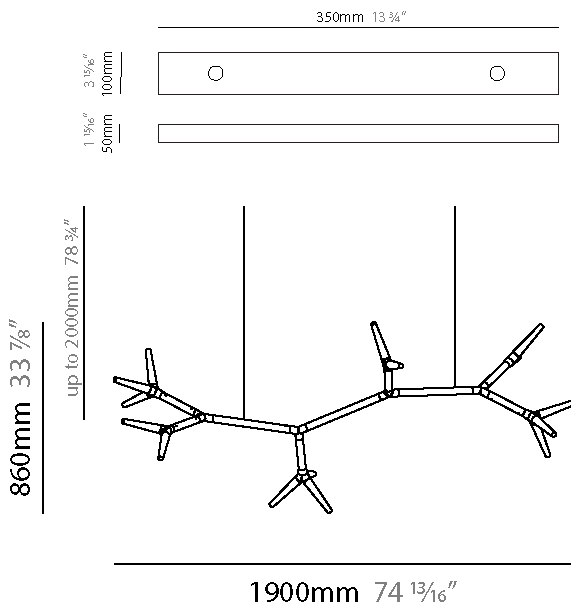

GENERAL

Series: Sparks
Subseries: Sparks 6
Partner: Quasar
Division: Design
Installation: Suspension
Product Type: Pendant
Mounting Location: Ceiling

PHYSICAL

Shape: Abstract
Length (mm): 1300
Length (in): 51 ³ / ₁₆
Width (mm): 730
Width (in): 28 ³ / ₄
Height (mm): 980
Height (in): 38 ⁹ / ₁₆
Max. Overall Height (mm): 2980
Max. Overall Height (in): 117 ⁵ / ₁₆
Weight (kg): 7
Weight (lbs): 15.43
Fixture Finish: WHI / PAL
Fixture Material: Metal
Cable Details: 2000mm Cable

GENERAL

Series: Sparks
Subseries: Sparks 6
Partner: Quasar
Division: Design
Installation: Suspension
Product Type: Pendant
Mounting Location: Ceiling

PHYSICAL

Shape: Abstract
Length (mm): 1900
Length (in): 74 ¹³ / ₁₆
Width (mm): 870
Width (in): 34 ¹ / ₄
Height (mm): 860
Height (in): 33 ⁷ / ₈
Max. Overall Height (mm): 2860
Max. Overall Height (in): 112 ⁵ / ₈
Weight (kg): 7
Weight (lbs): 15.43
Fixture Finish: WHI / PAL
Fixture Material: Metal
Cable Details: 2000mm Cable

LED

Number of LEDs: 6
Color Temperature (°K): 2700
Max. Delivered Lumen (lm): 2256
CRI: >90 CRI
Lamp Life (hrs): 50000

OPTICAL

RATINGS AND CERTIFICATIONS

Certified By: Certified for North American Standards
IP rating: IP20

D101692-

PROJECT	_____
TYPE	_____
SPECIFIER	_____
QUANTITY	_____
DATE	_____

D

SPARKS

COLOR FINISH CHART

PROJECT _____

TYPE _____

SPECIFIER _____