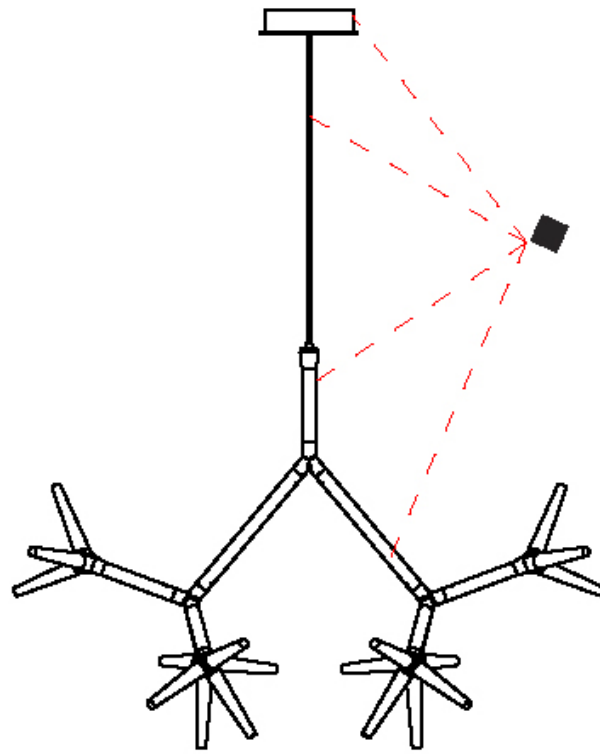

D101688-

PROJECT

TYPE

SPECIFIER

QUANTITY

DATE

D