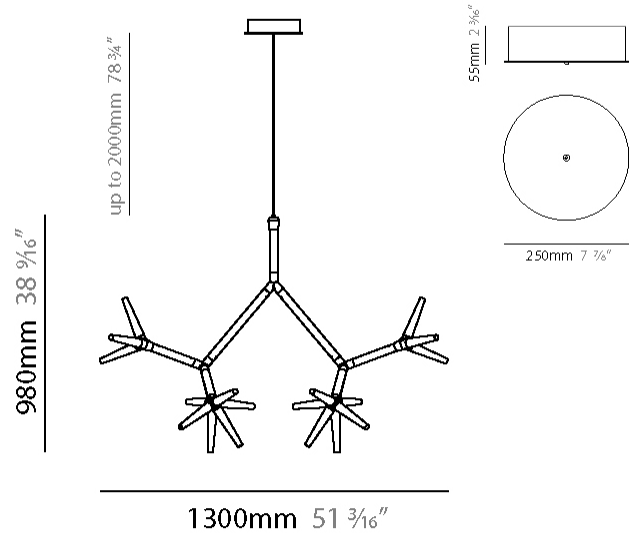

PROJECT	
TYPE	
SPECIFIER	
QUANTITY	
DATE	

SPARKS 6 SUSPENSION

D101688-

base number	LED Dimming	Finish Options

1. To build a product code in our configurator select the specify button on the base model # product page
2. To build a manual product code on this datasheet choose from the options listed below in blue font and add the suffix to the base model #

GENERAL

Series: Sparks
Subseries: Sparks 6
Partner: Quasar
Division: Design
Installation: Suspension
Product Type: Pendant
Mounting Location: Ceiling

PHYSICAL

Shape: Abstract
Length (mm): 1300
Length (in): 51 ³/₁₆
Width (mm): 730
Width (in): 28 ³/₄
Height (mm): 980
Height (in): 38 ⁹/₁₆
Max. Overall Height (mm): 2980
Max. Overall Height (in): 117 ⁵/₁₆
Weight (kg): 7
Weight (lbs): 15.43
Fixture Finish: WHI / PAL
Fixture Material: Metal
Cable Details: 2000mm Cable

ELECTRICAL

Lamp Type: LED
Input Wattage (W): 27.6
Total Output Wattage (W): 19.2
Dimming: Non-Dimming / Phase Dimming (120vac Only)
Driver Included: Yes
Driver Location: Integrated
Driver Type: Constant Voltage - Universal
Driver Class: Class 2
Input Voltage (V): 120 - 277
Output Voltage (V): 24
Upon Request: (Not included - see components) Remote: 0-10Vdc dimming

LED

Number of LEDs: 6
Color Temperature (°K): 2700
Max. Delivered Lumen (lm): 2256
CRI: >90 CRI
Lamp Life (hrs): 50000

OPTICAL

RATINGS AND CERTIFICATIONS

Certified By: Certified for North American Standards
IP rating: IP20