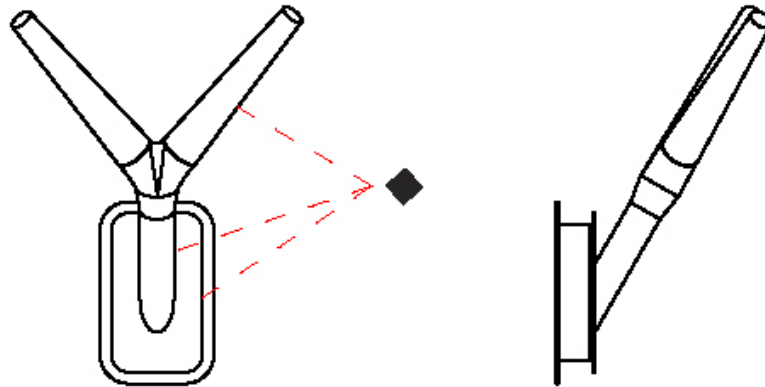

SPARKS DOUBLE HEAD SURFACE

D103134-

PROJECT _____

TYPE _____

SPECIFIER _____

QUANTITY _____

DATE _____