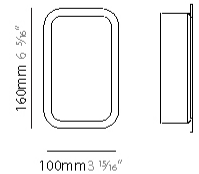

#### PHYSICAL

Shape: Abstract                       
 Length (mm): 225                       
 Length (in): 8 7/8                       
 Height (mm): 330                       
 Depth (mm): 190                       
 Height (in): 13                       
 Depth (in): 7 1/2                       
 Light Distribution: Omnidirectional                       
 Weight (kg): 3                       
 Weight (lbs): 6.6                       
 Fixture Finish: WHI / PAL                       
 Fixture Material: Metal                     

#### PHYSICAL

Shape: Abstract \_\_\_\_\_  
 Length (mm): 270 \_\_\_\_\_  
 Length (in): 10 <sup>5</sup>/<sub>8</sub> \_\_\_\_\_  
 Height (mm): 340 \_\_\_\_\_  
 Depth (mm): 290 \_\_\_\_\_  
 Height (in): 13 <sup>3</sup>/<sub>8</sub> \_\_\_\_\_  
 Depth (in): 11 <sup>1</sup>/<sub>16</sub> \_\_\_\_\_  
 Light Distribution: Omnidirectional \_\_\_\_\_  
 Weight (kg): 3 \_\_\_\_\_  
 Weight (lbs): 6.6 \_\_\_\_\_  
 Fixture Finish: WHI / PAL \_\_\_\_\_  
 Fixture Material: Metal \_\_\_\_\_

#### OPTICAL

#### RATINGS AND CERTIFICATIONS

Certified By: Certified for North American Standards \_\_\_\_\_  
 IP rating: IP20 \_\_\_\_\_

250mm 9 13/16"

100mm 3 15/16"

290mm 11 7/16"

340mm 13 3/8"

160mm 6 1/4"

100mm 3 15/16"