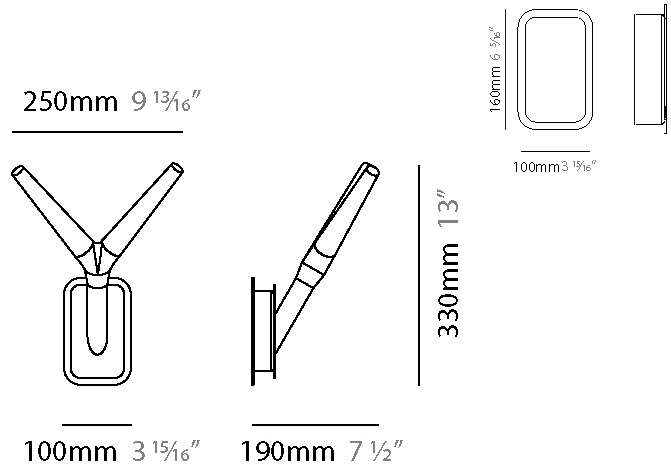

PROJECT	_____
TYPE	_____
SPECIFIER	_____
QUANTITY	_____
DATE	_____

SPARKS DOUBLE HEAD SURFACE

D103134-

base number   Finish
Options

1. To build a product code in our configurator select the specify button on the base model # product page
2. To build a manual product code on this datasheet choose from the options listed below in blue font and add the suffix to the base model #

GENERAL

Series: Sparks
Subseries: Sparks Double Head
Brand: Quasar
Division: Design
Mounting Type: Surface
Mounting Location: Wall
Subcategory: Ambient

PHYSICAL

Shape: Abstract
Length (mm): 225
Length (in): 8 7/8
Height (mm): 330
Depth (mm): 190
Height (in): 13
Depth (in): 7 1/2
Light Distribution: Omnidirectional
Weight (kg): 3
Weight (lbs): 6.6
Fixture Finish: WHI / PAL
Fixture Material: Metal

ELECTRICAL

Lamp Type: LED
Input Wattage (W): 4.2
Total Output Wattage (W): 3.2
Dimming: Non-Dimmable
Driver Included: Yes
Driver Location: Integrated
Driver Type: Constant Current - Universal
Driver Class: Class 2
Input Voltage (V): 120 - 277
Constant Current (MA): 350
Upon Request: (Not included - see components) Remote: 0-10Vdc dimming / Phase dimming @120Vac only

LED

Number of LEDs: 1
Color Temperature (°K): 2700
Max. Delivered Lumen (lm): 376
CRI: >90 CRI
Lamp Life (hrs): 50000

OPTICAL

RATINGS AND CERTIFICATIONS

Certified By: Certified for North American Standards
IP rating: IP20