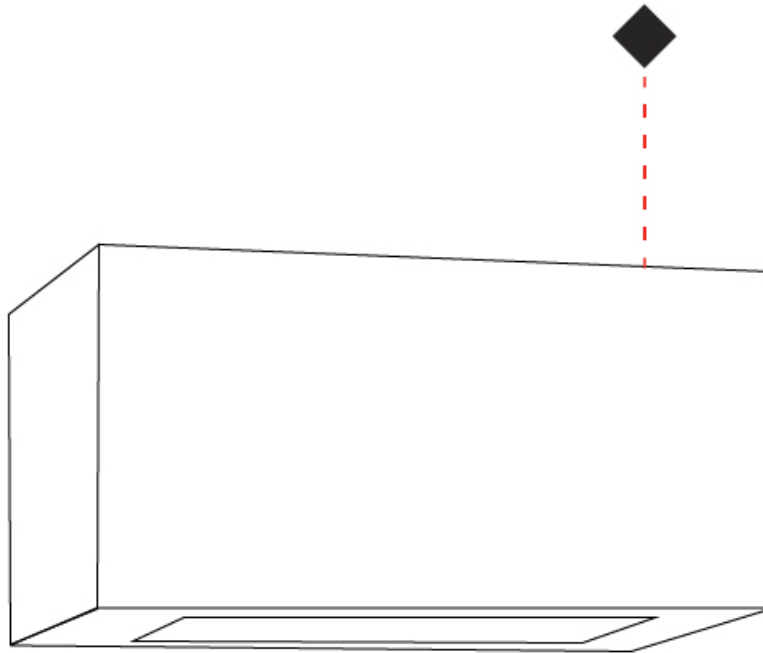

SPECIAL SURFACE

E9W072-

PROJECT

TYPE

SPECIFIER

QUANTITY

DATE