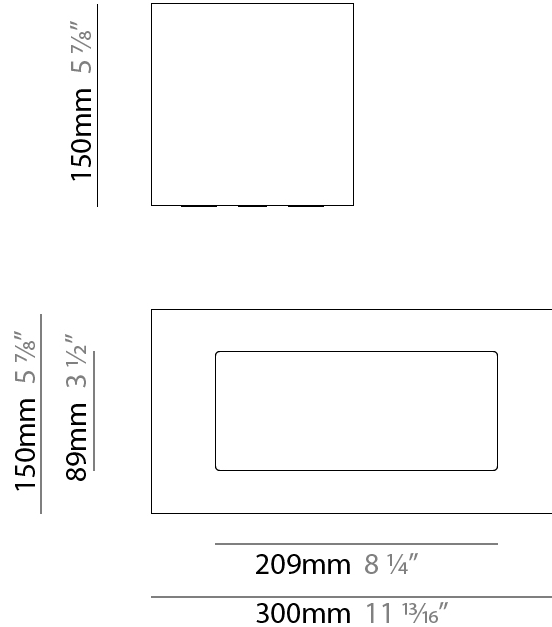

GENERAL

Series: Special
Brand: Platek
Division: Exterior
Mounting Type: Surface
Mounting Location: Wall
Subcategory: Wall Effect

PHYSICAL

Shape: Rectangle
Length (mm): 300
Length (in): 11 ¹³/₁₆
Height (mm): 150
Depth (mm): 150
Height (in): 5 ⁷/₈
Depth (in): 5 ⁷/₈
Light Distribution: Direct / Indirect
Screws: No visible screws
Diffuser: Clear tempered glass / Diffused Sandblasted Glass
Fixture Finish: BLK / WHI / GRY / COR / ANT / BRZ
Fixture Material: Aluminum Die Cast

ELECTRICAL

Lamp Type: LED
Input Wattage (W): 37
Total Output Wattage (W): 34
Dimming: Non-Dimmable
Driver Included: Yes
Driver Location: Integrated
Driver Type: Constant Current - Universal
Driver Class: Class 2
Input Voltage (V): 120 - 277
Constant Current (MA): 500
Upon Request: (Not included - see components [IP65 of higher enclosure to be supplied by others]) Remote: 0-10Vdc dimming / Phase dimming

LED

Color Temperature (°K): 3000 / 4000
Max. Delivered Lumen (lm): 3880 / 4040
Nominal Lumen (lm): 4800 / 4992
CRI: >80 CRI
Lamp Life (hrs): 60000

OPTICAL

Optic^o: 2 Openings
Beam Angle: Wide / Diffused

RATINGS AND CERTIFICATIONS

Certified By: Certified for North American Standards
IP rating: IP65
IK Rating: IK05
Bug Rating: B1 U5 G0