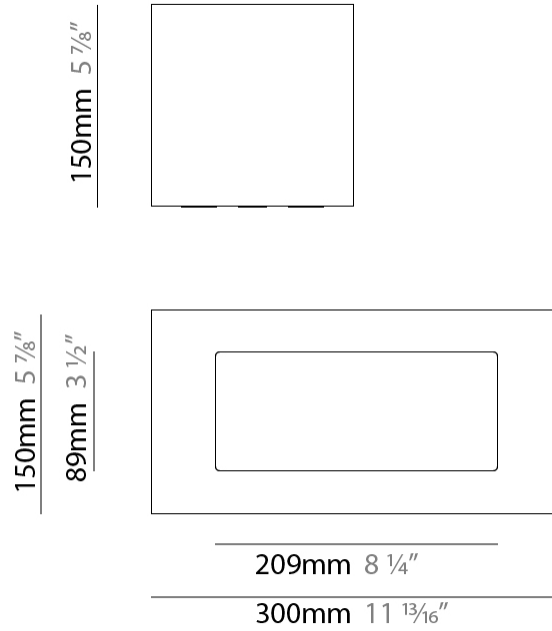

1. To build a product code in our configurator select the specify button on the base model # product page
2. To build a manual product code on this datasheet choose from the options listed below in blue font and add the suffix to the base model #

GENERAL

Series: Special
Brand: Platek
Division: Exterior
Mounting Type: Surface
Mounting Location: Wall
Subcategory: Wall Effect

PHYSICAL

Shape: Rectangle
Length (mm): 300
Length (in): 11 ¹³/₁₆
Height (mm): 150
Depth (mm): 150
Height (in): 5 ⁷/₈
Depth (in): 5 ⁷/₈
Light Distribution: Direct
Weight (kg): 4.1
Weight (lbs): 9.04
Screws: No visible screws
Diffuser: Clear tempered glass / Diffused Sandblasted Glass
Fixture Finish: [BLK](#) / [WHI](#) / [GRY](#) / [COR](#) / [ANT](#) / [BRZ](#)
Fixture Material: Aluminum Die Cast

ELECTRICAL

Lamp Type: LED
Input Wattage (W): 19.2
Total Output Wattage (W): 17
Dimming: Non-Dimmable
Driver Included: Yes
Driver Location: Integrated
Driver Type: Constant Current - Universal
Driver Class: Class 2
Input Voltage (V): 120 - 277
Constant Current (MA): 500
Upon Request: Remote: 0-10Vdc dimming / Integral: Phase dimming 120Vac

LED

Color Temperature (°K): [3000](#) / [4000](#)
Max. Delivered Lumen (lm): 1940 / 2015
Nominal Lumen (lm): 2400 / 2496
CRI: >80 CRI
Lamp Life (hrs): 60000

OPTICAL

Optic°: [1 Opening](#)
Beam Angle: Wide / Diffused

RATINGS AND CERTIFICATIONS

Certified By: Certified for North American Standards
IP rating: IP65
IK Rating: IK05
Bug Rating: B1 U0 G0