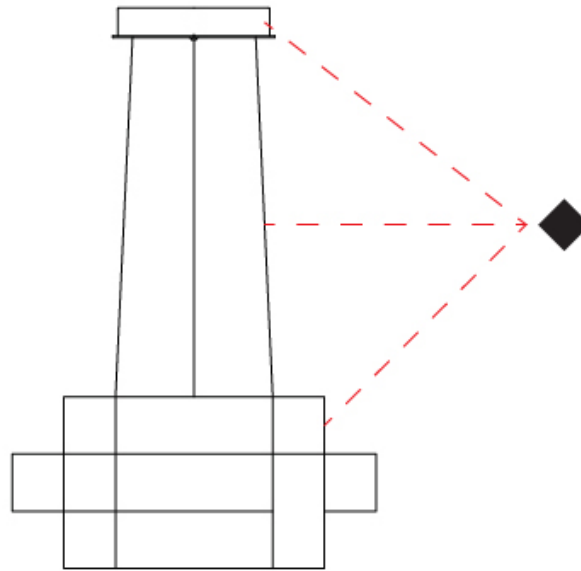

D101948-

PROJECT	_____
TYPE	_____
SPECIFIER	_____
QUANTITY	_____
DATE	_____

D