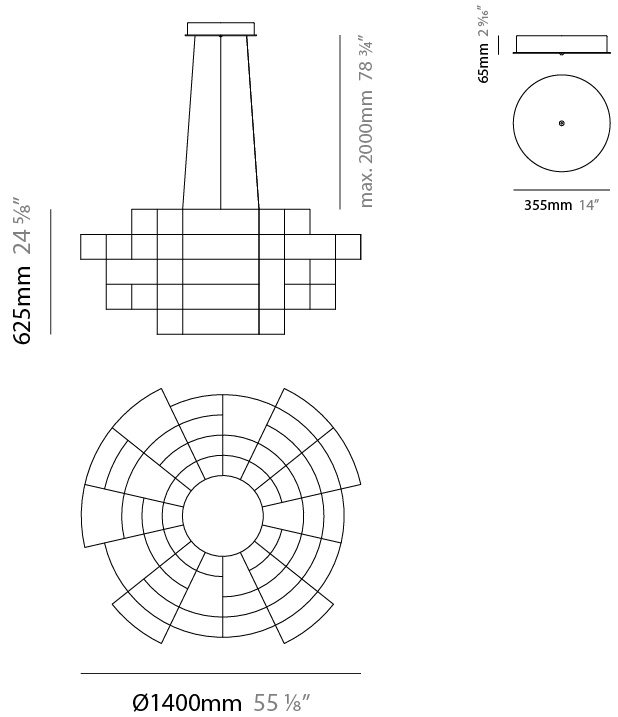

SPECTRE SUSPENSION

D101654-

base number   LED Dimming   Color Temperature   Finish Options

1. To build a product code in our configurator select the specify button on the base model # product page
2. To build a manual product code on this datasheet choose from the options listed below in blue font and add the suffix to the base model #

GENERAL

Series: Spectre
Brand: Quasar
Division: Design
Mounting Type: Suspension
Mounting Location: Ceiling
Subcategory: Ambient

PHYSICAL

Shape: Abstract
Diameter (mm): 1400
Diameter (in): 55 1/8
Height (mm): 625
Height (in): 24 7/16
Max. Overall Height (mm): 2625
Max. Overall Height (in): 103 3/8
Light Distribution: Omnidirectional
Weight (kg): 7
Weight (lbs): 15.43
Fixture Finish: [NIC / BRA / BBR](#)
Fixture Material: Metal
Cable Details: 2000mm Cable
Upon Request: Custom Sizes

ELECTRICAL

Lamp Type: LED
Input Wattage (W): 102.6
Dimming: [Non-Dimming / Phase Dimming (120vac Only)](#)
Driver Included: Yes
Driver Location: Integrated
Driver Type: Constant Voltage - 120/277Vac
Driver Class: Class 2
Input Voltage (V): 120 - 277
Output Voltage (V): 12
Upon Request: (Not included - see components) Integral: 0-10Vdc dimming

LED

Number of LEDs: 171
Color Temperature (°K): [2400 / 2800](#)
Max. Delivered Lumen (lm): 6060 (2800K)
CRI: >90 CRI
Lamp Life (hrs): 50000

OPTICAL

RATINGS AND CERTIFICATIONS

Certified By: Certified for North American Standards
IP rating: IP20