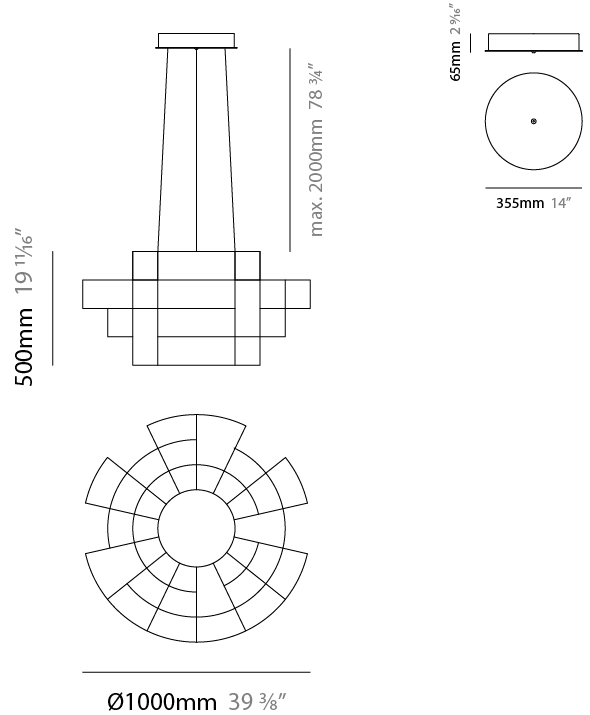

SPECTRE SUSPENSION

D101949-

base number   LED Dimming   Color Temperature   Finish Options

1. To build a product code in our configurator select the specify button on the base model # product page
2. To build a manual product code on this datasheet choose from the options listed below in blue font and add the suffix to the base model #

GENERAL

Series: Spectre
Brand: Quasar
Division: Design
Mounting Type: Suspension
Mounting Location: Ceiling
Subcategory: Ambient

PHYSICAL

Shape: Abstract
Diameter (mm): 1000
Diameter (in): 39 3/8
Height (mm): 500
Height (in): 19 11/16
Max. Overall Height (mm): 2500
Max. Overall Height (in): 98 7/16
Light Distribution: Omnidirectional
Weight (kg): 5
Weight (lbs): 11.02
Fixture Finish: [NIC / BRA / BBR](#)
Fixture Material: Metal
Cable Details: 2000mm Cable
Upon Request: Custom Sizes

ELECTRICAL

Lamp Type: LED
Input Wattage (W): 76.8
Dimming: [0-10V Dimming / Phase Dimming (120Vac Only)](#)
Driver Included: Yes
Driver Location: Integrated
Driver Type: Constant Voltage - Universal
Driver Class: Class 2
Input Voltage (V): 120 - 277
Output Voltage (V): 12

LED

Number of LEDs: 128
Color Temperature (°K): [2400 / 2800](#)
Max. Delivered Lumen (lm): 3840 (2800K)
CRI: >90 CRI
Lamp Life (hrs): 50000

OPTICAL

RATINGS AND CERTIFICATIONS

Certified By: Certified for North American Standards
IP rating: IP20

PROJECT	_____
TYPE	_____
SPECIFIER	_____
QUANTITY	_____
DATE	_____