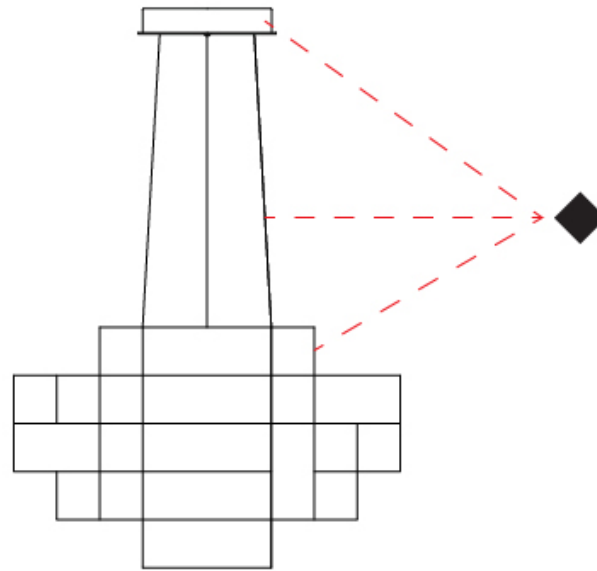

D101653-

PROJECT	_____
TYPE	_____
SPECIFIER	_____
QUANTITY	_____
DATE	_____

D