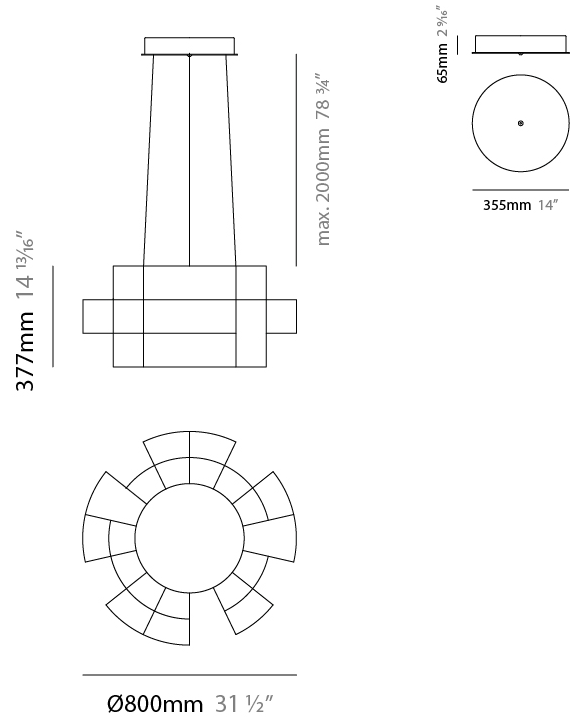

SPECTRE SUSPENSION

D101948-

base number   LED Dimming   Color Temperature   Finish Options

1. To build a product code in our configurator select the specify button on the base model # product page
2. To build a manual product code on this datasheet choose from the options listed below in blue font and add the suffix to the base model #

GENERAL

Series: Spectre
Brand: Quasar
Division: Design
Mounting Type: Suspension
Mounting Location: Ceiling
Subcategory: Ambient

PHYSICAL

Shape: Abstract
Diameter (mm): 800
Diameter (in): 31 1/2"
Height (mm): 377
Height (in): 14 13/16"
Max. Overall Height (mm): 2375
Max. Overall Height (in): 93 1/2"
Light Distribution: Omnidirectional
Weight (kg): 3.5
Weight (lbs): 7.72
Fixture Finish: [NIC / BRA / BBR](#)
Fixture Material: Metal
Cable Details: 2000mm Cable
Upon Request: Custom Sizes

ELECTRICAL

Lamp Type: LED
Input Wattage (W): 53.4
Dimming: [0-10V Dimming / Phase Dimming (120Vac Only)](#)
Driver Included: Yes
Driver Location: Integrated
Driver Type: Constant Voltage - Universal
Driver Class: Class 2
Input Voltage (V): 120 - 277
Output Voltage (V): 12

LED

Number of LEDs: 89
Color Temperature (°K): [2400 / 2800](#)
Max. Delivered Lumen (lm): 2670 (2800K)
CRI: >90 CRI
Lamp Life (hrs): 50000

OPTICAL

RATINGS AND CERTIFICATIONS

Certified By: Certified for North American Standards
IP rating: IP20

PROJECT _____
TYPE _____
SPECIFIER _____
QUANTITY _____
DATE _____