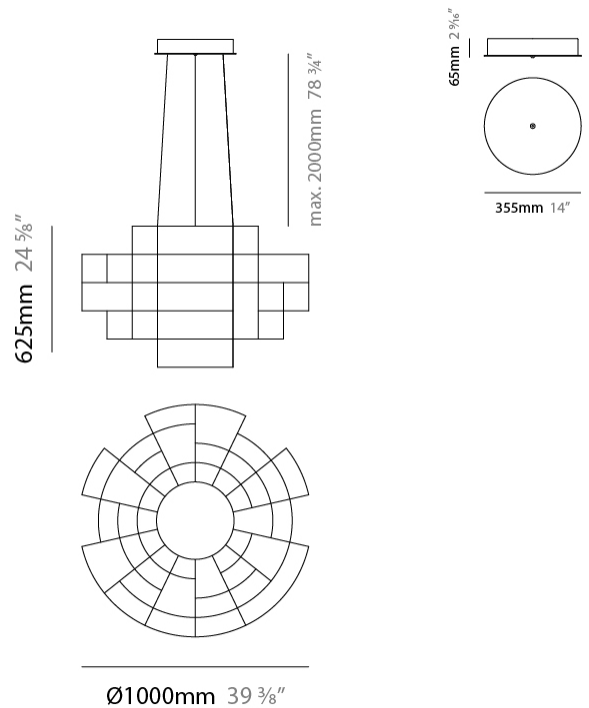

SPECTRE SUSPENSION

D101653-

base number   LED   Color   Finish
Dimming   Temperature   Options

1. To build a product code in our configurator select the specify button on the base model # product page
2. To build a manual product code on this datasheet choose from the options listed below in blue font and add the suffix to the base model #

GENERAL

Series: Spectre
Brand: Quasar
Division: Design
Mounting Type: Suspension
Mounting Location: Ceiling
Subcategory: Ambient

PHYSICAL

Shape: Abstract
Diameter (mm): 1000
Diameter (in): 39 3/8
Height (mm): 625
Height (in): 24 5/8
Max. Overall Height (mm): 2000
Max. Overall Height (in): 103 3/8
Light Distribution: Omnidirectional
Weight (kg): 5
Weight (lbs): 11.02
Fixture Finish: [NIC / BRA / BBR](#)
Fixture Material: Metal
Upon Request: Custom Sizes

ELECTRICAL

Lamp Type: LED
Input Wattage (W): 85.2
Dimming: [0-10V Dimming / Phase Dimming (120Vac Only)](#)
Driver Included: Yes
Driver Location: Integrated
Driver Type: Constant Voltage - 120/277Vac
Driver Class: Class 2
Input Voltage (V): 120 - 277
Output Voltage (V): 12

LED

Number of LEDs: 142
Color Temperature (°K): [2400 / 2800](#)
Max. Delivered Lumen (lm): 4260 (2800K)
CRI: >90 CRI
Lamp Life (hrs): 50000

OPTICAL

RATINGS AND CERTIFICATIONS

Certified By: Certified for North American Standards
IP rating: IP20