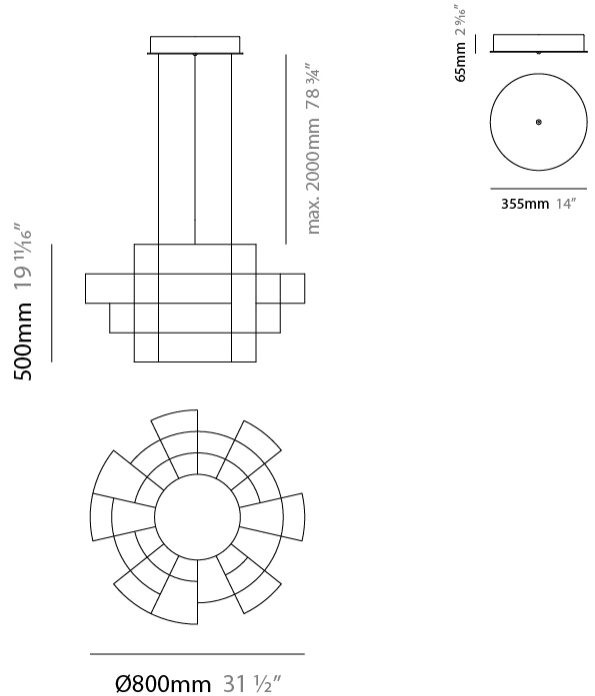

SPECTRE SUSPENSION

D101694-

base number   LED Dimming   Color Temperature   Finish Options

1. To build a product code in our configurator select the specify button on the base model # product page
2. To build a manual product code on this datasheet choose from the options listed below in blue font and add the suffix to the base model #

GENERAL

Series: Spectre
Partner: Quasar
Division: Design
Installation: Suspension
Product Type: Chandelier
Mounting Location: Ceiling

PHYSICAL

Shape: Abstract
Diameter (mm): 800
Diameter (in): 31 1/2"
Height (mm): 500
Height (in): 19 11/16"
Max. Overall Height (mm): 2500
Max. Overall Height (in): 98 7/16"
Weight (kg): 3.5
Weight (lbs): 7.72
[Fixture Finish: NIC / BRA / BBR](#)
Fixture Material: Metal
Upon Request: Custom Sizes

ELECTRICAL

Lamp Type: LED
Input Wattage (W): 61.8
[Dimming: Non-Dimming / Phase Dimming (120vac Only)](#)
Driver Included: Yes
Driver Location: Integrated
Driver Type: Constant Voltage - 120/277Vac
Driver Class: Class 2
Input Voltage (V): 120 - 277
Output Voltage (V): 12
Upon Request: (Not included - see components) Integral: 0-10Vdc dimming

LED

Number of LEDs: 71
[Color Temperature (°K): 2400 / 2800](#)
Max. Delivered Lumen (lm): 2130 (2800K)
CRI: >90 CRI
Lamp Life (hrs): 50000

OPTICAL

RATINGS AND CERTIFICATIONS

Certified By: Certified for North American Standards
IP rating: IP20