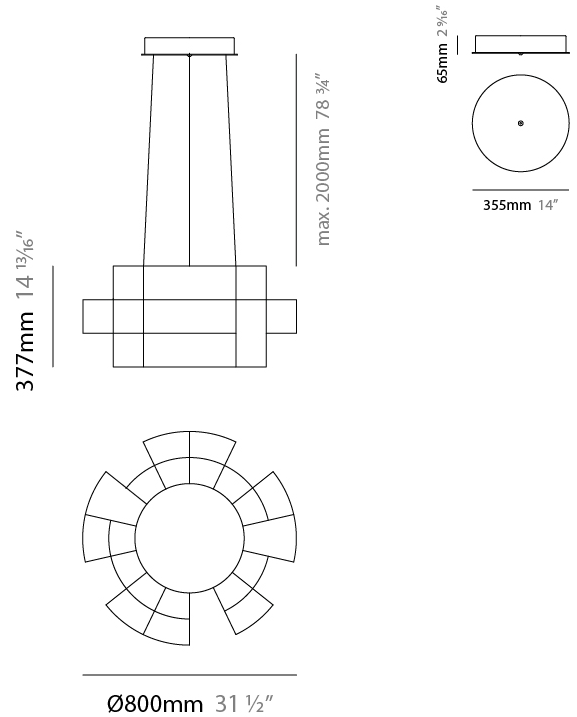

GENERAL

Series: Spectre
 Brand: Quasar
 Division: Design
 Mounting Type: Suspension
 Mounting Location: Ceiling
 Subcategory: Ambient

PHYSICAL

Shape: Abstract
 Diameter (mm): 800
 Diameter (in): 31 1/2
 Height (mm): 500
 Height (in): 19 11/16
 Max. Overall Height (mm): 2500
 Max. Overall Height (in): 98 7/16
 Light Distribution: Omnidirectional
 Weight (kg): 3.5
 Weight (lbs): 7.72
 Fixture Finish: [NIC / BRA / BBR](#)
 Fixture Material: Metal
 Upon Request: Custom Sizes

GENERAL

Series: Spectre
 Brand: Quasar
 Division: Design
 Mounting Type: Suspension
 Mounting Location: Ceiling
 Subcategory: Ambient

PHYSICAL

Shape: Abstract
 Diameter (mm): 800
 Diameter (in): 31 1/2"
 Height (mm): 377
 Height (in): 14 13/16"
 Max. Overall Height (mm): 2375
 Max. Overall Height (in): 93 1/2"
 Light Distribution: Omnidirectional
 Weight (kg): 3.5
 Weight (lbs): 7.72
 Fixture Finish: [NIC / BRA / BBR](#)
 Fixture Material: Metal
 Cable Details: 2000mm Cable
 Upon Request: Custom Sizes

PROJECT	_____
TYPE	_____
SPECIFIER	_____
QUANTITY	_____
DATE	_____

D101948-

PROJECT	_____
TYPE	_____
SPECIFIER	_____
QUANTITY	_____
DATE	_____

D

SPECTRE COLOR FINISH CHART

PROJECT

TYPE

SPECIFIER