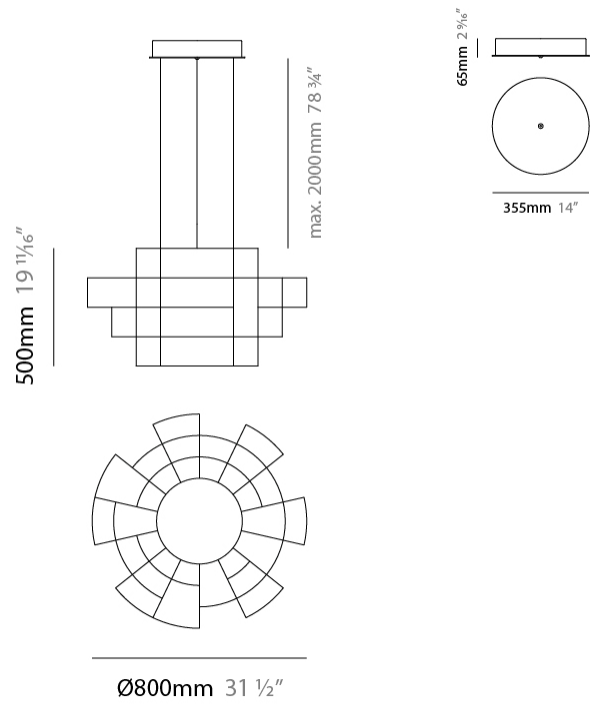

D101694-

base number   LED Dimming   Color Temperature   Finish Options

PROJECT	_____
TYPE	_____
SPECIFIER	_____
QUANTITY	_____
DATE	_____

1. To build a product code in our configurator select the specify button on the base model # product page
2. To build a manual product code on this datasheet choose from the options listed below in blue font and add the suffix to the base model #

GENERAL

Series: Spectre
Brand: Quasar
Division: Design
Mounting Type: Suspension
Mounting Location: Ceiling
Subcategory: Ambient

PHYSICAL

Shape: Abstract
Diameter (mm): 800
Diameter (in): 31 1/2"
Height (mm): 500
Height (in): 19 11/16"
Max. Overall Height (mm): 2500
Max. Overall Height (in): 98 7/16"
Light Distribution: Omnidirectional
Weight (kg): 3.5
Weight (lbs): 7.72
Fixture Finish: [NIC / BRA / BBR](#)
Fixture Material: Metal
Upon Request: Custom Sizes

ELECTRICAL

Lamp Type: LED
Input Wattage (W): 61.8
Dimming: [Non-Dimming / Phase Dimming (120vac Only)](#)
Driver Included: Yes
Driver Location: Integrated
Driver Type: Constant Voltage - 120/277Vac
Driver Class: Class 2
Input Voltage (V): 120 - 277
Output Voltage (V): 12
Upon Request: (Not included - see components) Integral: 0-10Vdc dimming

LED

Number of LEDs: 71
Color Temperature (°K): [2400 / 2800](#)
Max. Delivered Lumen (lm): 2130 (2800K)
CRI: >90 CRI
Lamp Life (hrs): 50000

OPTICAL

RATINGS AND CERTIFICATIONS

Certified By: Certified for North American Standards
IP rating: IP20