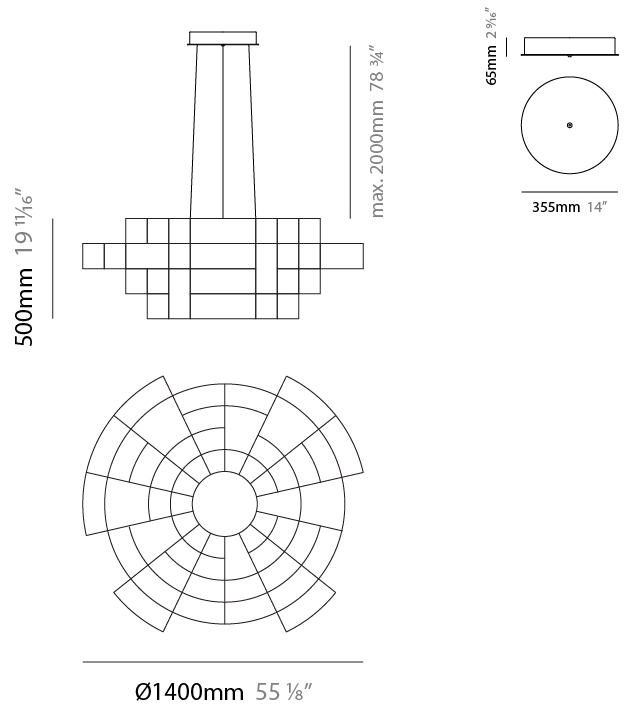

SPECTRE SUSPENSION

D101950-

base number   LED Dimming   Color Temperature   Finish Options

1. To build a product code in our configurator select the specify button on the base model # product page
2. To build a manual product code on this datasheet choose from the options listed below in blue font and add the suffix to the base model #

GENERAL

Series: Spectre
Partner: Quasar
Division: Design
Installation: Suspension
Product Type: Chandelier
Mounting Location: Ceiling

PHYSICAL

Shape: Abstract
Diameter (mm): 1400
Diameter (in): 55 1/8
Height (mm): 500
Height (in): 19 11/16
Max. Overall Height (mm): 2500
Max. Overall Height (in): 98 7/16
Weight (kg): 7
Weight (lbs): 15.43
Fixture Finish: [NIC / BRA / BBR](#)
Fixture Material: Metal
Cable Details: 2000mm Cable
Upon Request: Custom Sizes

ELECTRICAL

Lamp Type: LED
Input Wattage (W): 93
Dimming: [0-10V Dimming / Phase Dimming (120Vac Only)](#)
Driver Included: Yes
Driver Location: Integrated
Driver Type: Constant Voltage - Universal
Driver Class: Class 2
Input Voltage (V): 120 - 277
Output Voltage (V): 12

LED

Number of LEDs: 155
Color Temperature (°K): [2400 / 2800](#)
Max. Delivered Lumen (lm): 4650 (2800K)
CRI: >90 CRI
Lamp Life (hrs): 50000

OPTICAL

RATINGS AND CERTIFICATIONS

Certified By: Certified for North American Standards
IP rating: IP20