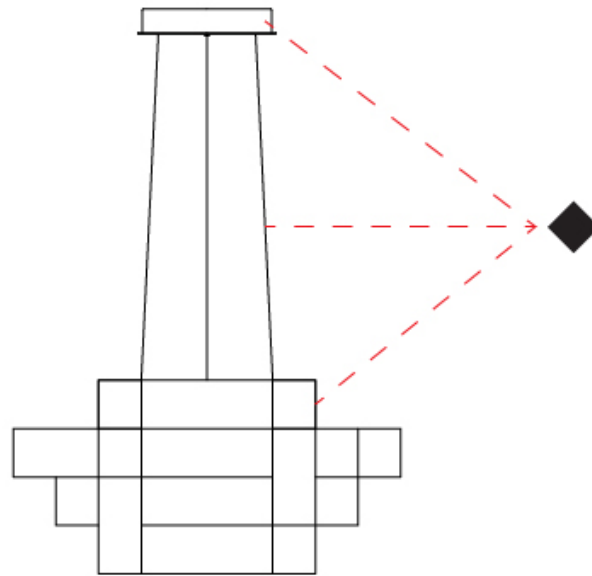

D101949-

PROJECT _____

TYPE _____

SPECIFIER _____

QUANTITY _____

DATE _____

D