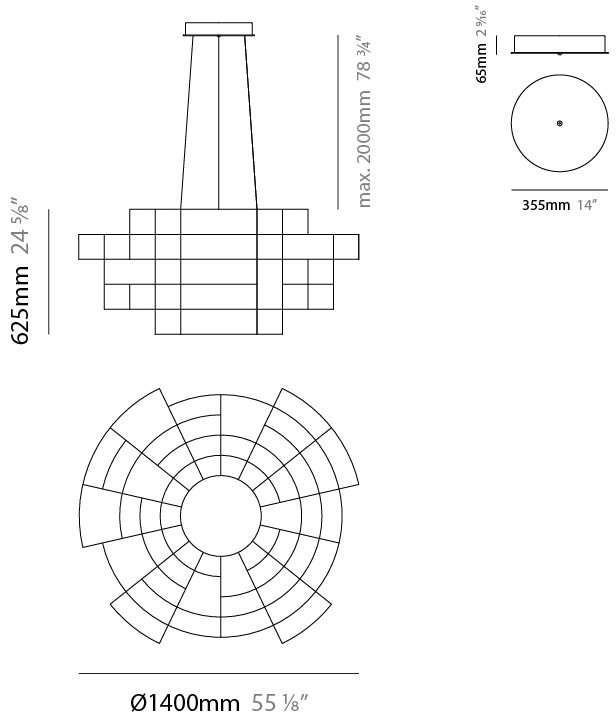

SPECTRE SUSPENSION

D101654-

base number   LED Dimming   Color Temperature   Finish Options

1. To build a product code in our configurator select the specify button on the base model # product page
2. To build a manual product code on this datasheet choose from the options listed below in blue font and add the suffix to the base model #

GENERAL

Series: Spectre
Brand: Quasar
Division: Design
Mounting Type: Suspension
Mounting Location: Ceiling
Subcategory: Ambient

PHYSICAL

Shape: Abstract
Diameter (mm): 1400
Diameter (in): 55 1/8
Height (mm): 625
Height (in): 24 7/16
Max. Overall Height (mm): 2625
Max. Overall Height (in): 103 3/8
Light Distribution: Omnidirectional
Weight (kg): 7
Weight (lbs): 15.43
Fixture Finish: [NIC / BRA / BBR](#)
Fixture Material: Metal
Cable Details: 2000mm Cable
Upon Request: Custom Sizes

ELECTRICAL

Lamp Type: LED
Input Wattage (W): 102.6
Dimming: [Non-Dimming / Phase Dimming (120vac Only)](#)
Driver Included: Yes
Driver Location: Integrated
Driver Type: Constant Voltage - 120/277Vac
Driver Class: Class 2
Input Voltage (V): 120 - 277
Output Voltage (V): 12
Upon Request: (Not included - see components) Integral: 0-10Vdc dimming

LED

Number of LEDs: 171
Color Temperature (°K): [2400 / 2800](#)
Max. Delivered Lumen (lm): 6060 (2800K)
CRI: >90 CRI
Lamp Life (hrs): 50000

OPTICAL

RATINGS AND CERTIFICATIONS

Certified By: Certified for North American Standards
IP rating: IP20