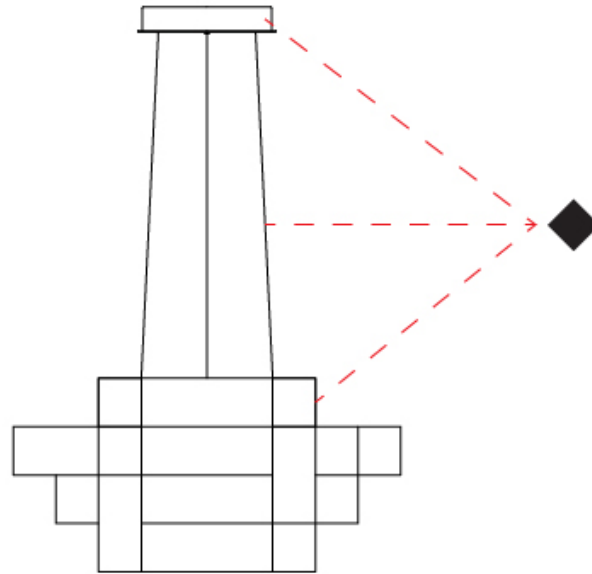

D101949-

PROJECT	_____
TYPE	_____
SPECIFIER	_____
QUANTITY	_____
DATE	_____

D