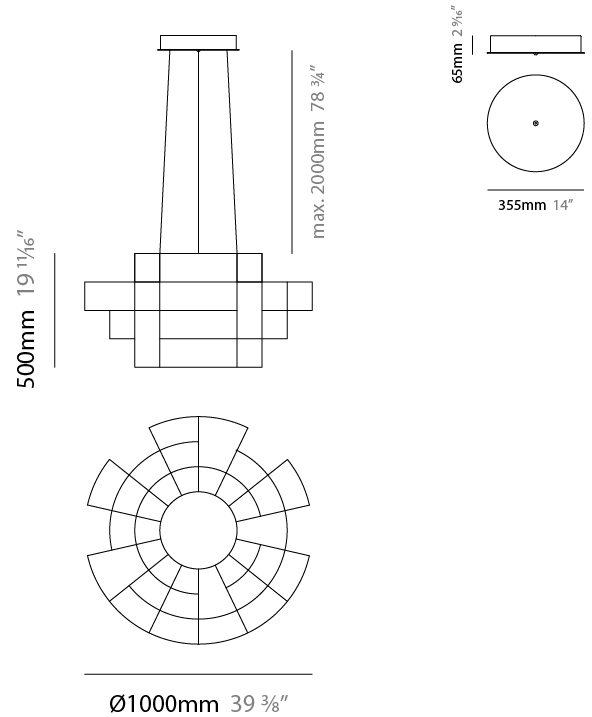

SPECTRE SUSPENSION

D101949-

base number   LED Dimming   Color Temperature   Finish Options

1. To build a product code in our configurator select the specify button on the base model # product page
2. To build a manual product code on this datasheet choose from the options listed below in blue font and add the suffix to the base model #

GENERAL

Series: Spectre
Brand: Quasar
Division: Design
Mounting Type: Suspension
Mounting Location: Ceiling
Subcategory: Ambient

PHYSICAL

Shape: Abstract
Diameter (mm): 1000
Diameter (in): 39 3/8
Height (mm): 500
Height (in): 19 11/16
Max. Overall Height (mm): 2500
Max. Overall Height (in): 98 7/16
Light Distribution: Omnidirectional
Weight (kg): 5
Weight (lbs): 11.02
Fixture Finish: [NIC / BRA / BBR](#)
Fixture Material: Metal
Cable Details: 2000mm Cable
Upon Request: Custom Sizes

ELECTRICAL

Lamp Type: LED
Input Wattage (W): 76.8
Dimming: [0-10V Dimming / Phase Dimming (120Vac Only)](#)
Driver Included: Yes
Driver Location: Integrated
Driver Type: Constant Voltage - Universal
Driver Class: Class 2
Input Voltage (V): 120 - 277
Output Voltage (V): 12

LED

Number of LEDs: 128
Color Temperature (°K): [2400 / 2800](#)
Max. Delivered Lumen (lm): 3840 (2800K)
CRI: >90 CRI
Lamp Life (hrs): 50000

OPTICAL

RATINGS AND CERTIFICATIONS

Certified By: Certified for North American Standards
IP rating: IP20

PROJECT
TYPE
SPECIFIER
QUANTITY
DATE