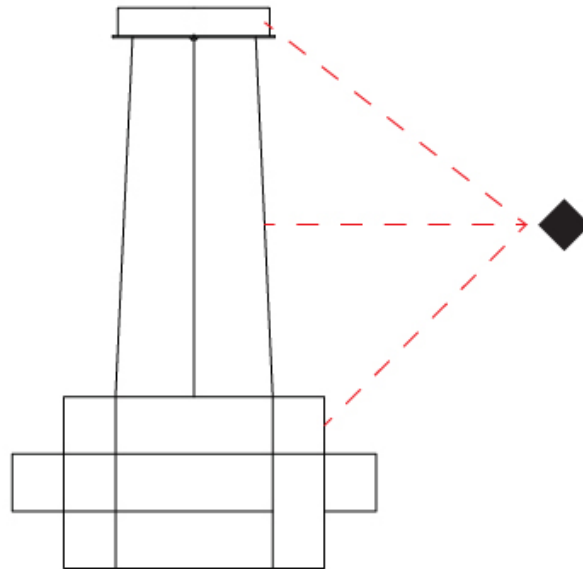

D101948-

PROJECT	_____
TYPE	_____
SPECIFIER	_____
QUANTITY	_____
DATE	_____

D