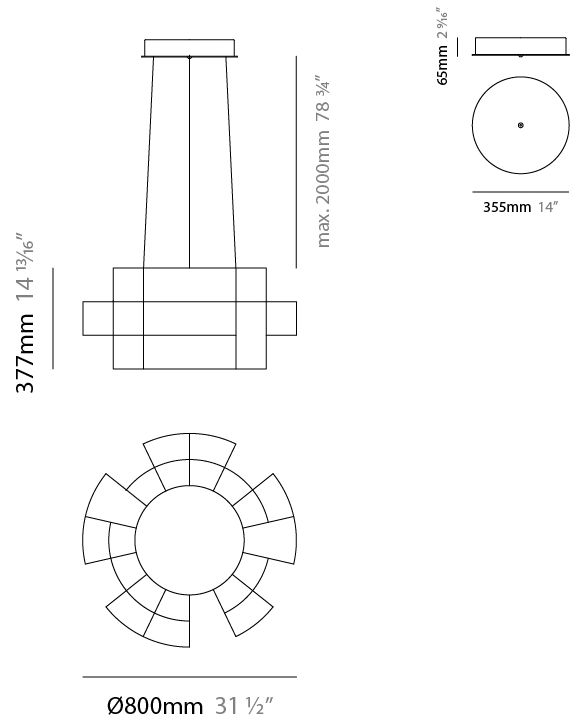

SPECTRE SUSPENSION

D101948-

base number   LED Dimming   Color Temperature   Finish Options

1. To build a product code in our configurator select the specify button on the base model # product page
2. To build a manual product code on this datasheet choose from the options listed below in blue font and add the suffix to the base model #

GENERAL

Series: Spectre
Brand: Quasar
Division: Design
Mounting Type: Suspension
Mounting Location: Ceiling
Subcategory: Ambient

PHYSICAL

Shape: Abstract
Diameter (mm): 800
Diameter (in): 31 1/2"
Height (mm): 377
Height (in): 14 13/16"
Max. Overall Height (mm): 2375
Max. Overall Height (in): 93 1/2"
Light Distribution: Omnidirectional
Weight (kg): 3.5
Weight (lbs): 7.72
Fixture Finish: [NIC / BRA / BBR](#)
Fixture Material: Metal
Cable Details: 2000mm Cable
Upon Request: Custom Sizes

ELECTRICAL

Lamp Type: LED
Input Wattage (W): 53.4
Dimming: [0-10V Dimming / Phase Dimming (120Vac Only)](#)
Driver Included: Yes
Driver Location: Integrated
Driver Type: Constant Voltage - Universal
Driver Class: Class 2
Input Voltage (V): 120 - 277
Output Voltage (V): 12

LED

Number of LEDs: 89
Color Temperature (°K): [2400 / 2800](#)
Max. Delivered Lumen (lm): 2670 (2800K)
CRI: >90 CRI
Lamp Life (hrs): 50000

OPTICAL

RATINGS AND CERTIFICATIONS

Certified By: Certified for North American Standards
IP rating: IP20

PROJECT
TYPE
SPECIFIER
QUANTITY
DATE