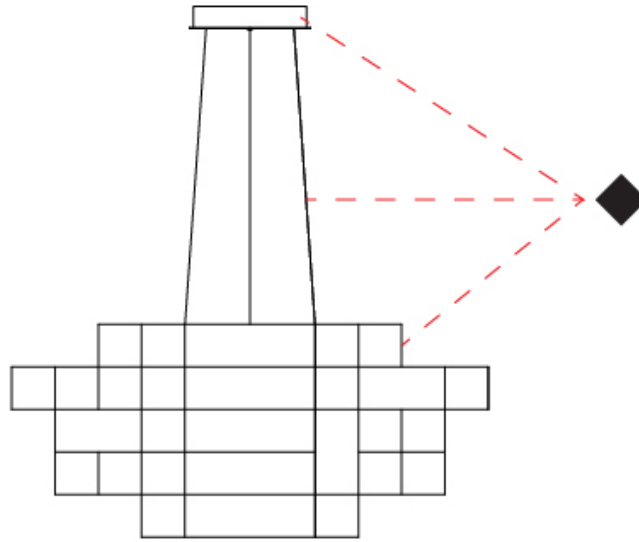

D101654-

PROJECT	_____
TYPE	_____
SPECIFIER	_____
QUANTITY	_____
DATE	_____

D