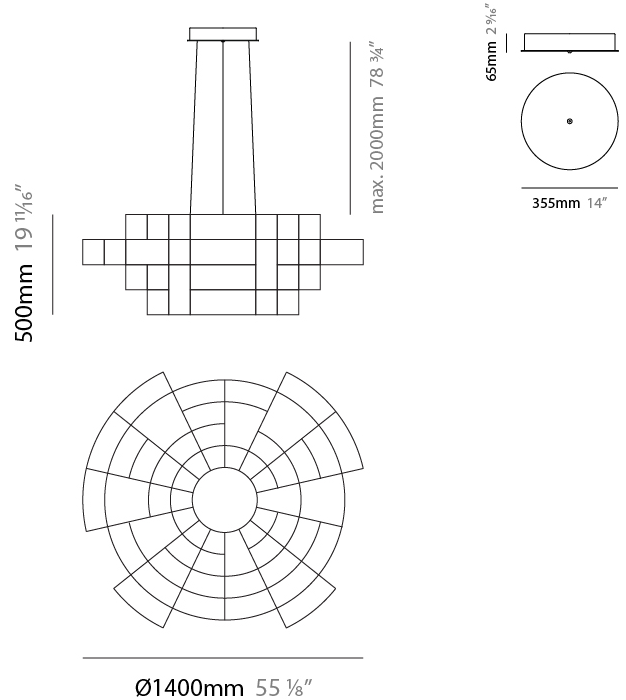

SPECTRE SUSPENSION

D101950-

base number   LED Dimming   Color Temperature   Finish Options

1. To build a product code in our configurator select the specify button on the base model # product page
2. To build a manual product code on this datasheet choose from the options listed below in blue font and add the suffix to the base model #

GENERAL

Series: Spectre
Brand: Quasar
Division: Design
Mounting Type: Suspension
Mounting Location: Ceiling
Subcategory: Ambient

PHYSICAL

Shape: Abstract
Diameter (mm): 1400
Diameter (in): 55 1/8
Height (mm): 500
Height (in): 19 11/16
Max. Overall Height (mm): 2500
Max. Overall Height (in): 98 7/16
Light Distribution: Omnidirectional
Weight (kg): 7
Weight (lbs): 15.43
Fixture Finish: [NIC / BRA / BBR](#)
Fixture Material: Metal
Cable Details: 2000mm Cable
Upon Request: Custom Sizes

ELECTRICAL

Lamp Type: LED
Input Wattage (W): 93
Dimming: [0-10V Dimming / Phase Dimming (120Vac Only)](#)
Driver Included: Yes
Driver Location: Integrated
Driver Type: Constant Voltage - Universal
Driver Class: Class 2
Input Voltage (V): 120 - 277
Output Voltage (V): 12

LED

Number of LEDs: 155
Color Temperature (°K): [2400 / 2800](#)
Max. Delivered Lumen (lm): 4650 (2800K)
CRI: >90 CRI
Lamp Life (hrs): 50000

OPTICAL

RATINGS AND CERTIFICATIONS

Certified By: Certified for North American Standards
IP rating: IP20

PROJECT _____
TYPE _____
SPECIFIER _____
QUANTITY _____
DATE _____