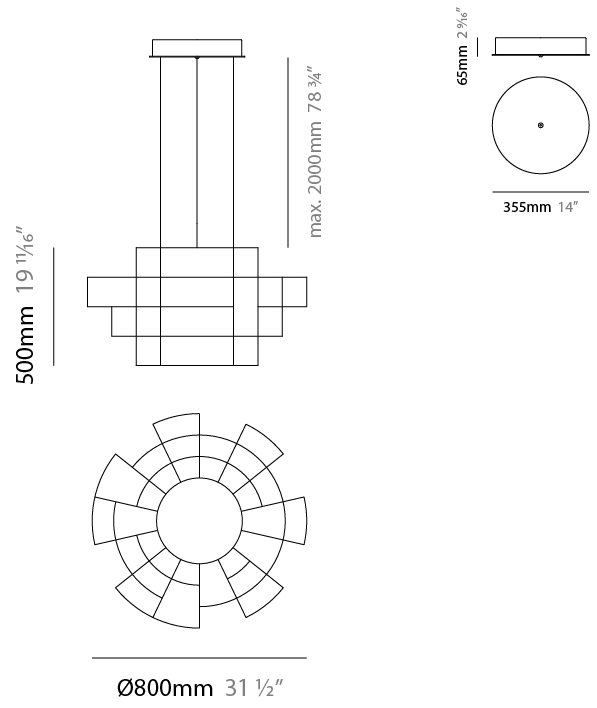

D101694-

base number   LED Dimming   Color Temperature   Finish Options

PROJECT	_____
TYPE	_____
SPECIFIER	_____
QUANTITY	_____
DATE	_____

1. To build a product code in our configurator select the specify button on the base model # product page
2. To build a manual product code on this datasheet choose from the options listed below in blue font and add the suffix to the base model #

GENERAL

Series: Spectre
Brand: Quasar
Division: Design
Mounting Type: Suspension
Mounting Location: Ceiling
Subcategory: Ambient

PHYSICAL

Shape: Abstract
Diameter (mm): 800
Diameter (in): 31 1/2"
Height (mm): 500
Height (in): 19 11/16"
Max. Overall Height (mm): 2500
Max. Overall Height (in): 98 7/16"
Light Distribution: Omnidirectional
Weight (kg): 3.5
Weight (lbs): 7.72
Fixture Finish: [NIC / BRA / BBR](#)
Fixture Material: Metal
Upon Request: Custom Sizes

ELECTRICAL

Lamp Type: LED
Input Wattage (W): 61.8
Dimming: [Non-Dimming / Phase Dimming (120vac Only)](#)
Driver Included: Yes
Driver Location: Integrated
Driver Type: Constant Voltage - 120/277Vac
Driver Class: Class 2
Input Voltage (V): 120 - 277
Output Voltage (V): 12
Upon Request: (Not included - see components) Integral: 0-10Vdc dimming

LED

Number of LEDs: 71
Color Temperature (°K): [2400 / 2800](#)
Max. Delivered Lumen (lm): 2130 (2800K)
CRI: >90 CRI
Lamp Life (hrs): 50000

OPTICAL

RATINGS AND CERTIFICATIONS

Certified By: Certified for North American Standards
IP rating: IP20