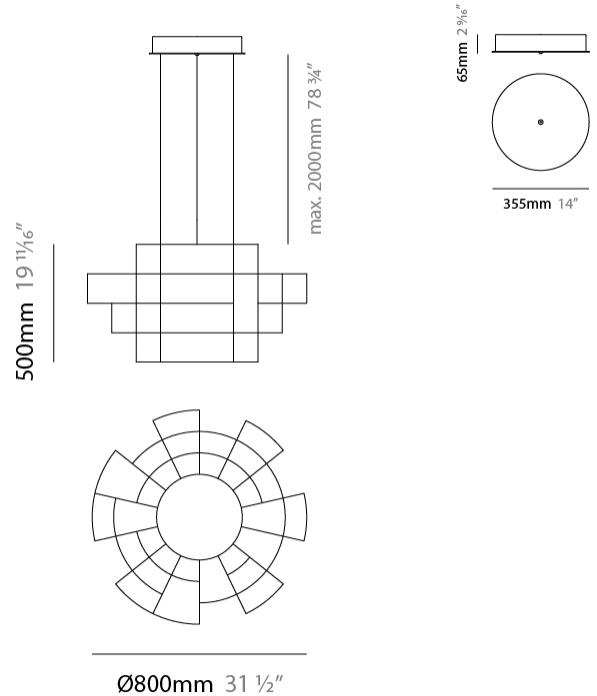

D101694-

base number   LED Dimming   Color Temperature   Finish Options

PROJECT	_____
TYPE	_____
SPECIFIER	_____
QUANTITY	_____
DATE	_____

1. To build a product code in our configurator select the specify button on the base model # product page
2. To build a manual product code on this datasheet choose from the options listed below in blue font and add the suffix to the base model #

GENERAL

Series: Spectre
Brand: Quasar
Division: Design
Mounting Type: Suspension
Mounting Location: Ceiling
Subcategory: Ambient

PHYSICAL

Shape: Abstract
Diameter (mm): 800
Diameter (in): 31 1/2"
Height (mm): 500
Height (in): 19 11/16"
Max. Overall Height (mm): 2500
Max. Overall Height (in): 98 7/16"
Light Distribution: Omnidirectional
Weight (kg): 3.5
Weight (lbs): 7.72
Fixture Finish: [NIC / BRA / BBR](#)
Fixture Material: Metal
Upon Request: Custom Sizes

ELECTRICAL

Lamp Type: LED
Input Wattage (W): 61.8
Dimming: [Non-Dimming / Phase Dimming (120vac Only)](#)
Driver Included: Yes
Driver Location: Integrated
Driver Type: Constant Voltage - 120/277Vac
Driver Class: Class 2
Input Voltage (V): 120 - 277
Output Voltage (V): 12
Upon Request: (Not included - see components) Integral: 0-10Vdc dimming

LED

Number of LEDs: 71
Color Temperature (°K): [2400 / 2800](#)
Max. Delivered Lumen (lm): 2130 (2800K)
CRI: >90 CRI
Lamp Life (hrs): 50000

OPTICAL

RATINGS AND CERTIFICATIONS

Certified By: Certified for North American Standards
IP rating: IP20