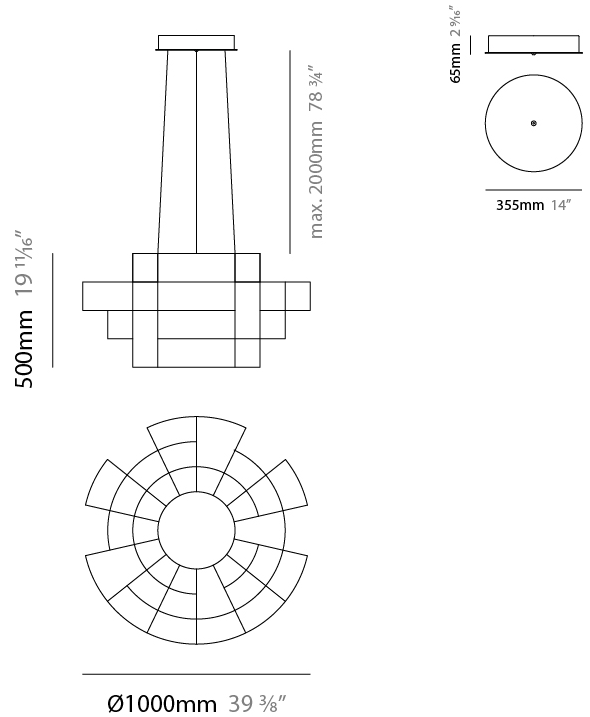

SPECTRE SUSPENSION

D101949-

base number   LED Dimming   Color Temperature   Finish Options

1. To build a product code in our configurator select the specify button on the base model # product page
2. To build a manual product code on this datasheet choose from the options listed below in blue font and add the suffix to the base model #

GENERAL

Series: Spectre
Brand: Quasar
Division: Design
Mounting Type: Suspension
Mounting Location: Ceiling
Subcategory: Ambient

PHYSICAL

Shape: Abstract
Diameter (mm): 1000
Diameter (in): 39 3/8
Height (mm): 500
Height (in): 19 11/16
Max. Overall Height (mm): 2500
Max. Overall Height (in): 98 7/16
Light Distribution: Omnidirectional
Weight (kg): 5
Weight (lbs): 11.02
Fixture Finish: [NIC / BRA / BBR](#)
Fixture Material: Metal
Cable Details: 2000mm Cable
Upon Request: Custom Sizes

ELECTRICAL

Lamp Type: LED
Input Wattage (W): 76.8
Dimming: [0-10V Dimming / Phase Dimming (120Vac Only)](#)
Driver Included: Yes
Driver Location: Integrated
Driver Type: Constant Voltage - Universal
Driver Class: Class 2
Input Voltage (V): 120 - 277
Output Voltage (V): 12

LED

Number of LEDs: 128
Color Temperature (°K): [2400 / 2800](#)
Max. Delivered Lumen (lm): 3840 (2800K)
CRI: >90 CRI
Lamp Life (hrs): 50000

OPTICAL

RATINGS AND CERTIFICATIONS

Certified By: Certified for North American Standards
IP rating: IP20

PROJECT	_____
TYPE	_____
SPECIFIER	_____
QUANTITY	_____
DATE	_____