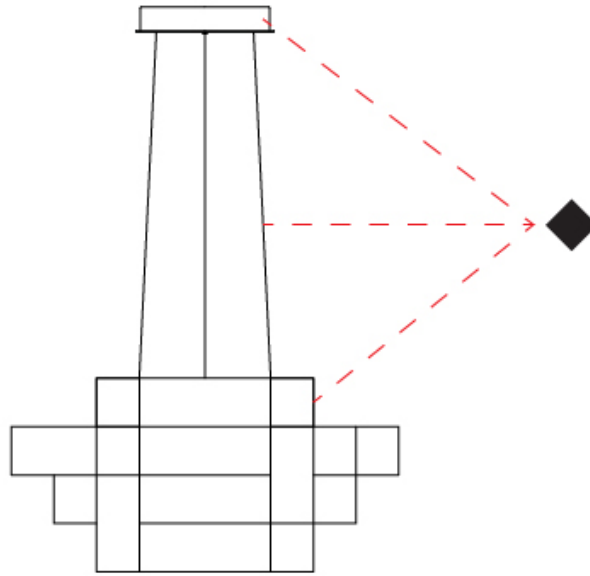

D101949-

PROJECT	_____
TYPE	_____
SPECIFIER	_____
QUANTITY	_____
DATE	_____

D