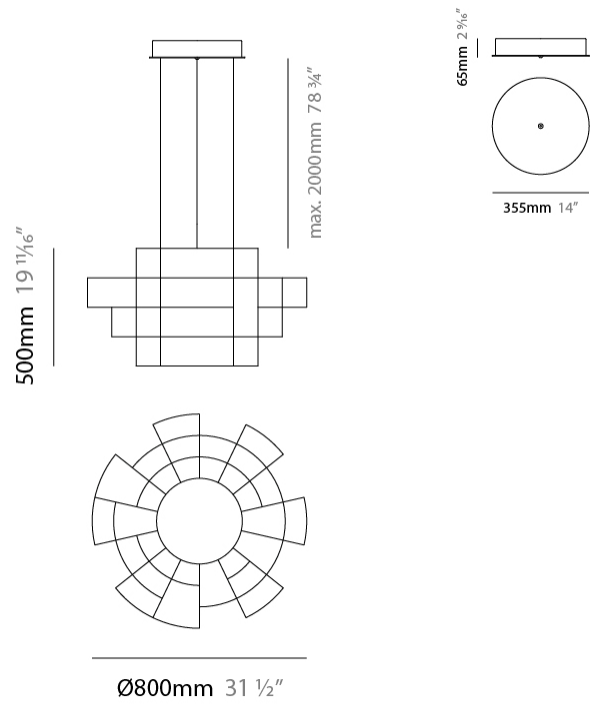

D101694-

base number   LED Dimming   Color Temperature   Finish Options

PROJECT	_____
TYPE	_____
SPECIFIER	_____
QUANTITY	_____
DATE	_____

1. To build a product code in our configurator select the specify button on the base model # product page
2. To build a manual product code on this datasheet choose from the options listed below in blue font and add the suffix to the base model #

GENERAL

Series: Spectre
Brand: Quasar
Division: Design
Mounting Type: Suspension
Mounting Location: Ceiling
Subcategory: Ambient

PHYSICAL

Shape: Abstract
Diameter (mm): 800
Diameter (in): 31 1/2
Height (mm): 500
Height (in): 19 11/16
Max. Overall Height (mm): 2500
Max. Overall Height (in): 98 7/16
Light Distribution: Omnidirectional
Weight (kg): 3.5
Weight (lbs): 7.72
Fixture Finish: [NIC / BRA / BBR](#)
Fixture Material: Metal
Upon Request: Custom Sizes

ELECTRICAL

Lamp Type: LED
Input Wattage (W): 61.8
Dimming: [Non-Dimming / Phase Dimming (120vac Only)](#)
Driver Included: Yes
Driver Location: Integrated
Driver Type: Constant Voltage - 120/277Vac
Driver Class: Class 2
Input Voltage (V): 120 - 277
Output Voltage (V): 12
Upon Request: (Not included - see components) Integral: 0-10Vdc dimming

LED

Number of LEDs: 71
Color Temperature (°K): [2400 / 2800](#)
Max. Delivered Lumen (lm): 2130 (2800K)
CRI: >90 CRI
Lamp Life (hrs): 50000

OPTICAL

RATINGS AND CERTIFICATIONS

Certified By: Certified for North American Standards
IP rating: IP20