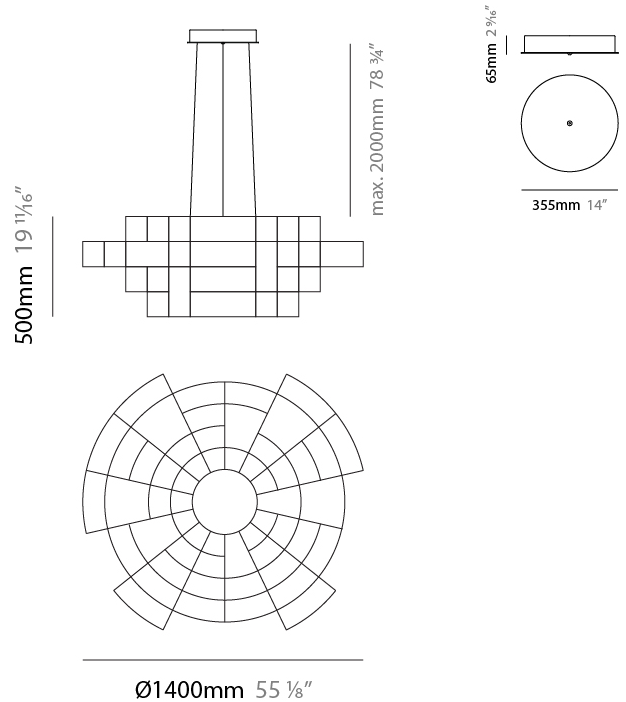

GENERAL

Series: Spectre
 Brand: Quasar
 Division: Design
 Mounting Type: Suspension
 Mounting Location: Ceiling
 Subcategory: Ambient

PHYSICAL

Shape: Abstract
 Diameter (mm): 800
 Diameter (in): 31 1/2
 Height (mm): 500
 Height (in): 19 11/16
 Max. Overall Height (mm): 2500
 Max. Overall Height (in): 98 7/16
 Light Distribution: Omnidirectional
 Weight (kg): 3.5
 Weight (lbs): 7.72
 Fixture Finish: [NIC / BRA / BBR](#)
 Fixture Material: Metal
 Upon Request: Custom Sizes

GENERAL

Series: Spectre
 Brand: Quasar
 Division: Design
 Mounting Type: Suspension
 Mounting Location: Ceiling
 Subcategory: Ambient

PHYSICAL

Shape: Abstract
 Diameter (mm): 1000
 Diameter (in): 39 3/8
 Height (mm): 500
 Height (in): 19 11/16
 Max. Overall Height (mm): 2500
 Max. Overall Height (in): 98 7/16
 Light Distribution: Omnidirectional
 Weight (kg): 5
 Weight (lbs): 11.02
 Fixture Finish: [NIC / BRA / BBR](#)
 Fixture Material: Metal
 Cable Details: 2000mm Cable
 Upon Request: Custom Sizes

GENERAL

Series: Spectre
 Brand: Quasar
 Division: Design
 Mounting Type: Suspension
 Mounting Location: Ceiling
 Subcategory: Ambient

PHYSICAL

Shape: Abstract
 Diameter (mm): 1400
 Diameter (in): 55 1/8
 Height (mm): 500
 Height (in): 19 11/16
 Max. Overall Height (mm): 2500
 Max. Overall Height (in): 98 7/16
 Light Distribution: Omnidirectional
 Weight (kg): 7
 Weight (lbs): 15.43
 Fixture Finish: [NIC / BRA / BBR](#)
 Fixture Material: Metal
 Cable Details: 2000mm Cable
 Upon Request: Custom Sizes

PROJECT
TYPE
SPECIFIER
QUANTITY
DATE

D101950-

PROJECT	_____
TYPE	_____
SPECIFIER	_____
QUANTITY	_____
DATE	_____

D

SPECTRE COLOR FINISH CHART

PROJECT

TYPE

SPECIFIER