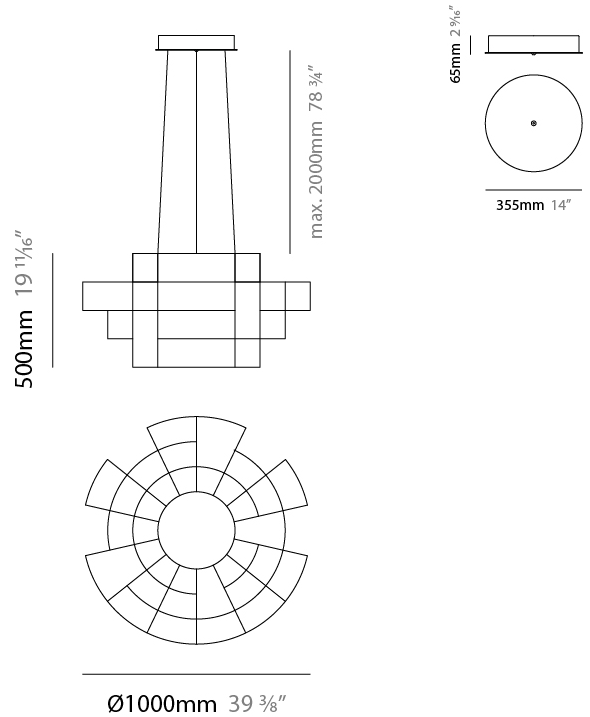

GENERAL

Series: Spectre
 Partner: Quasar
 Division: Design
 Installation: Suspension
 Product Type: Chandelier
 Mounting Location: Ceiling

PHYSICAL

Shape: Abstract
 Diameter (mm): 1000
 Diameter (in): 39 3/8
 Height (mm): 625
 Height (in): 24 5/8
 Max. Overall Height (mm): 2000
 Max. Overall Height (in): 103 3/8
 Weight (kg): 5
 Weight (lbs): 11.02
[Fixture Finish: NIC / BRA / BBR](#)
 Fixture Material: Metal
 Upon Request: Custom Sizes

GENERAL

Series: Spectre
 Partner: Quasar
 Division: Design
 Installation: Suspension
 Product Type: Chandelier
 Mounting Location: Ceiling

PHYSICAL

Shape: Abstract
 Diameter (mm): 1000
 Diameter (in): 39 ³/₈
 Height (mm): 500
 Height (in): 19 ¹¹/₁₆
 Max. Overall Height (mm): 2500
 Max. Overall Height (in): 98 ⁷/₁₆
 Weight (kg): 5
 Weight (lbs): 11.02
 Fixture Finish: [NIC / BRA / BBR](#)
 Fixture Material: Metal
 Cable Details: 2000mm Cable
 Upon Request: Custom Sizes

PROJECT
TYPE
SPECIFIER
QUANTITY
DATE

D101949-

PROJECT	_____
TYPE	_____
SPECIFIER	_____
QUANTITY	_____
DATE	_____

D

SPECTRE COLOR FINISH CHART

PROJECT	_____
TYPE	_____
SPECIFIER	_____
QUANTITY	_____
DATE	_____