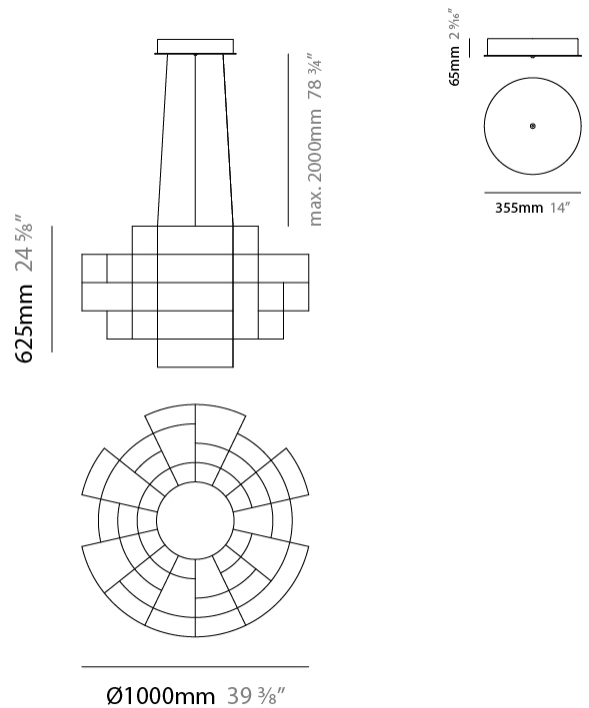

SPECTRE SUSPENSION

D101653-

base number   LED   Color   Finish
Dimming   Temperature   Options

1. To build a product code in our configurator select the specify button on the base model # product page
2. To build a manual product code on this datasheet choose from the options listed below in blue font and add the suffix to the base model #

GENERAL

Series: Spectre
Partner: Quasar
Division: Design
Installation: Suspension
Product Type: Chandelier
Mounting Location: Ceiling

PHYSICAL

Shape: Abstract
Diameter (mm): 1000
Diameter (in): 39 3/8
Height (mm): 625
Height (in): 24 5/8
Max. Overall Height (mm): 2000
Max. Overall Height (in): 103 3/8
Weight (kg): 5
Weight (lbs): 11.02
[Fixture Finish: NIC / BRA / BBR](#)
Fixture Material: Metal
Upon Request: Custom Sizes

ELECTRICAL

Lamp Type: LED
Input Wattage (W): 85.2
[Dimming: 0-10V Dimming / Phase Dimming (120Vac Only)](#)
Driver Included: Yes
Driver Location: Integrated
Driver Type: Constant Voltage - 120/277Vac
Driver Class: Class 2
Input Voltage (V): 120 - 277
Output Voltage (V): 12

LED

Number of LEDs: 142
[Color Temperature (°K): 2400 / 2800](#)
Max. Delivered Lumen (lm): 4260 (2800K)
CRI: >90 CRI
Lamp Life (hrs): 50000

OPTICAL

RATINGS AND CERTIFICATIONS

Certified By: Certified for North American Standards
IP rating: IP20