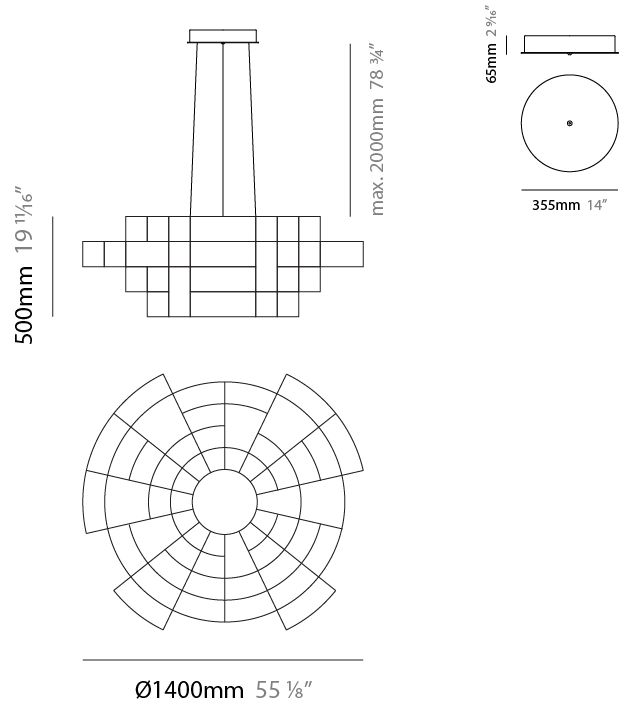

SPECTRE SUSPENSION

D101950-

base number   LED Dimming   Color Temperature   Finish Options

1. To build a product code in our configurator select the specify button on the base model # product page
2. To build a manual product code on this datasheet choose from the options listed below in blue font and add the suffix to the base model #

GENERAL

Series: Spectre
Partner: Quasar
Division: Design
Installation: Suspension
Product Type: Chandelier
Mounting Location: Ceiling

PHYSICAL

Shape: Abstract
Diameter (mm): 1400
Diameter (in): 55 1/8
Height (mm): 500
Height (in): 19 11/16
Max. Overall Height (mm): 2500
Max. Overall Height (in): 98 7/16
Weight (kg): 7
Weight (lbs): 15.43
Fixture Finish: [NIC / BRA / BBR](#)
Fixture Material: Metal
Cable Details: 2000mm Cable
Upon Request: Custom Sizes

ELECTRICAL

Lamp Type: LED
Input Wattage (W): 93
Dimming: [0-10V Dimming / Phase Dimming (120Vac Only)](#)
Driver Included: Yes
Driver Location: Integrated
Driver Type: Constant Voltage - Universal
Driver Class: Class 2
Input Voltage (V): 120 - 277
Output Voltage (V): 12

LED

Number of LEDs: 155
Color Temperature (°K): [2400 / 2800](#)
Max. Delivered Lumen (lm): 4650 (2800K)
CRI: >90 CRI
Lamp Life (hrs): 50000

OPTICAL

RATINGS AND CERTIFICATIONS

Certified By: Certified for North American Standards
IP rating: IP20

PROJECT _____
TYPE _____
SPECIFIER _____
QUANTITY _____
DATE _____