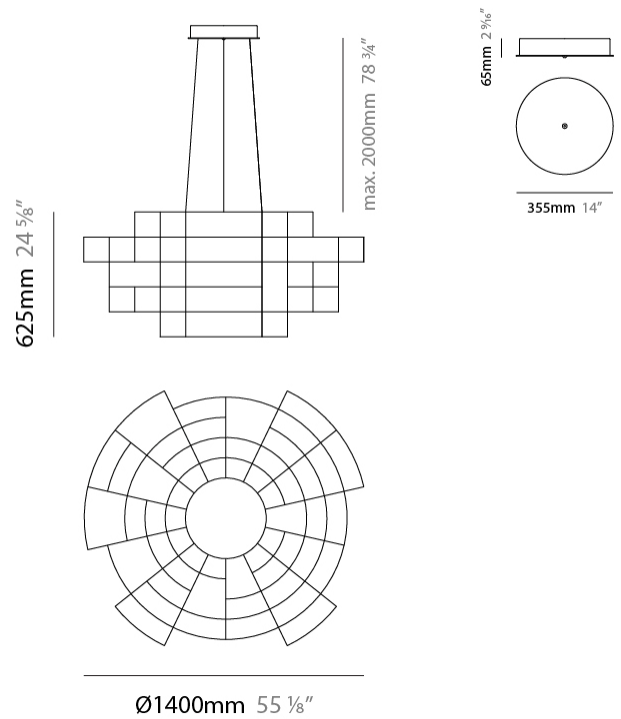

SPECTRE SUSPENSION

D101654-

base number   LED Dimming   Color Temperature   Finish Options

1. To build a product code in our configurator select the specify button on the base model # product page
2. To build a manual product code on this datasheet choose from the options listed below in blue font and add the suffix to the base model #

GENERAL

Series: Spectre
Partner: Quasar
Division: Design
Installation: Suspension
Product Type: Chandelier
Mounting Location: Ceiling

PHYSICAL

Shape: Abstract
Diameter (mm): 1400
Diameter (in): 55 1/8"
Height (mm): 625
Height (in): 24 7/16"
Max. Overall Height (mm): 2625
Max. Overall Height (in): 103 3/8"
Weight (kg): 7
Weight (lbs): 15.43
Fixture Finish: [NIC / BRA / BBR](#)
Fixture Material: Metal
Cable Details: 2000mm Cable
Upon Request: Custom Sizes

ELECTRICAL

Lamp Type: LED
Input Wattage (W): 102.6
Dimming: [Non-Dimming / Phase Dimming (120vac Only)](#)
Driver Included: Yes
Driver Location: Integrated
Driver Type: Constant Voltage - 120/277Vac
Driver Class: Class 2
Input Voltage (V): 120 - 277
Output Voltage (V): 12
Upon Request: (Not included - see components) Integral: 0-10Vdc dimming

LED

Number of LEDs: 171
Color Temperature (°K): [2400 / 2800](#)
Max. Delivered Lumen (lm): 6060 (2800K)
CRI: >90 CRI
Lamp Life (hrs): 50000

OPTICAL

RATINGS AND CERTIFICATIONS

Certified By: Certified for North American Standards
IP rating: IP20