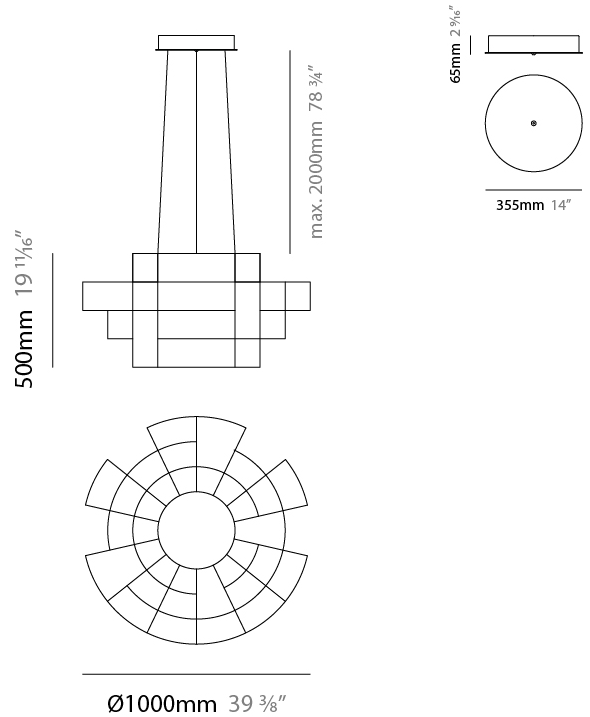

SPECTRE SUSPENSION

D101949-

base number   LED Dimming   Color Temperature   Finish Options

PROJECT
TYPE
SPECIFIER
QUANTITY
DATE

1. To build a product code in our configurator select the specify button on the base model # product page
2. To build a manual product code on this datasheet choose from the options listed below in blue font and add the suffix to the base model #

GENERAL

Series: Spectre
Partner: Quasar
Division: Design
Installation: Suspension
Product Type: Chandelier
Mounting Location: Ceiling

PHYSICAL

Shape: Abstract
Diameter (mm): 1000
Diameter (in): 39 3/8
Height (mm): 500
Height (in): 19 11/16
Max. Overall Height (mm): 2500
Max. Overall Height (in): 98 7/16
Weight (kg): 5
Weight (lbs): 11.02
Fixture Finish: [NIC / BRA / BBR](#)
Fixture Material: Metal
Cable Details: 2000mm Cable
Upon Request: Custom Sizes

ELECTRICAL

Lamp Type: LED
Input Wattage (W): 76.8
Dimming: [0-10V Dimming / Phase Dimming (120Vac Only)](#)
Driver Included: Yes
Driver Location: Integrated
Driver Type: Constant Voltage - Universal
Driver Class: Class 2
Input Voltage (V): 120 - 277
Output Voltage (V): 12

LED

Number of LEDs: 128
Color Temperature (°K): [2400 / 2800](#)
Max. Delivered Lumen (lm): 3840 (2800K)
CRI: >90 CRI
Lamp Life (hrs): 50000

OPTICAL

RATINGS AND CERTIFICATIONS

Certified By: Certified for North American Standards
IP rating: IP20