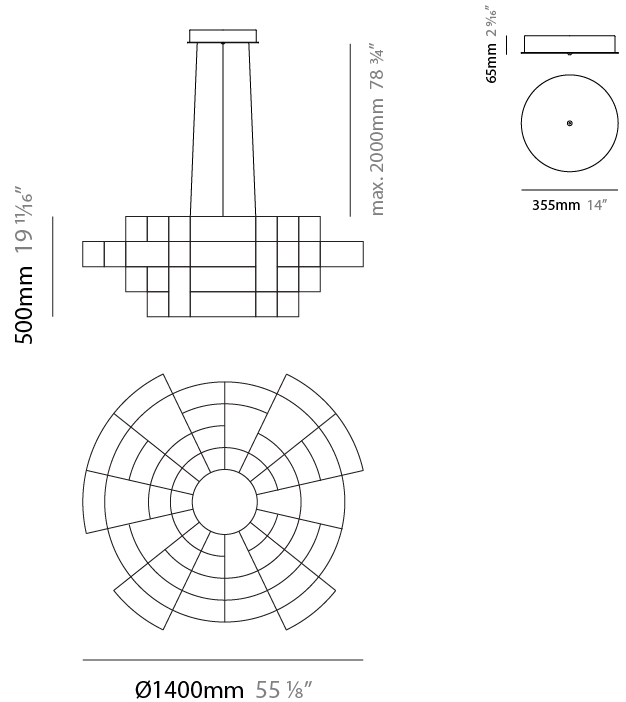

SPECTRE SUSPENSION

D101950-

base number   LED Dimming   Color Temperature   Finish Options

1. To build a product code in our configurator select the specify button on the base model # product page
2. To build a manual product code on this datasheet choose from the options listed below in blue font and add the suffix to the base model #

GENERAL

Series: Spectre
Partner: Quasar
Division: Design
Installation: Suspension
Product Type: Chandelier
Mounting Location: Ceiling

PHYSICAL

Shape: Abstract
Diameter (mm): 1400
Diameter (in): 55 1/8
Height (mm): 500
Height (in): 19 11/16
Max. Overall Height (mm): 2500
Max. Overall Height (in): 98 7/16
Weight (kg): 7
Weight (lbs): 15.43
Fixture Finish: [NIC / BRA / BBR](#)
Fixture Material: Metal
Cable Details: 2000mm Cable
Upon Request: Custom Sizes

ELECTRICAL

Lamp Type: LED
Input Wattage (W): 93
Dimming: [0-10V Dimming / Phase Dimming (120Vac Only)](#)
Driver Included: Yes
Driver Location: Integrated
Driver Type: Constant Voltage - Universal
Driver Class: Class 2
Input Voltage (V): 120 - 277
Output Voltage (V): 12

LED

Number of LEDs: 155
Color Temperature (°K): [2400 / 2800](#)
Max. Delivered Lumen (lm): 4650 (2800K)
CRI: >90 CRI
Lamp Life (hrs): 50000

OPTICAL

RATINGS AND CERTIFICATIONS

Certified By: Certified for North American Standards
IP rating: IP20

PROJECT _____
TYPE _____
SPECIFIER _____
QUANTITY _____
DATE _____